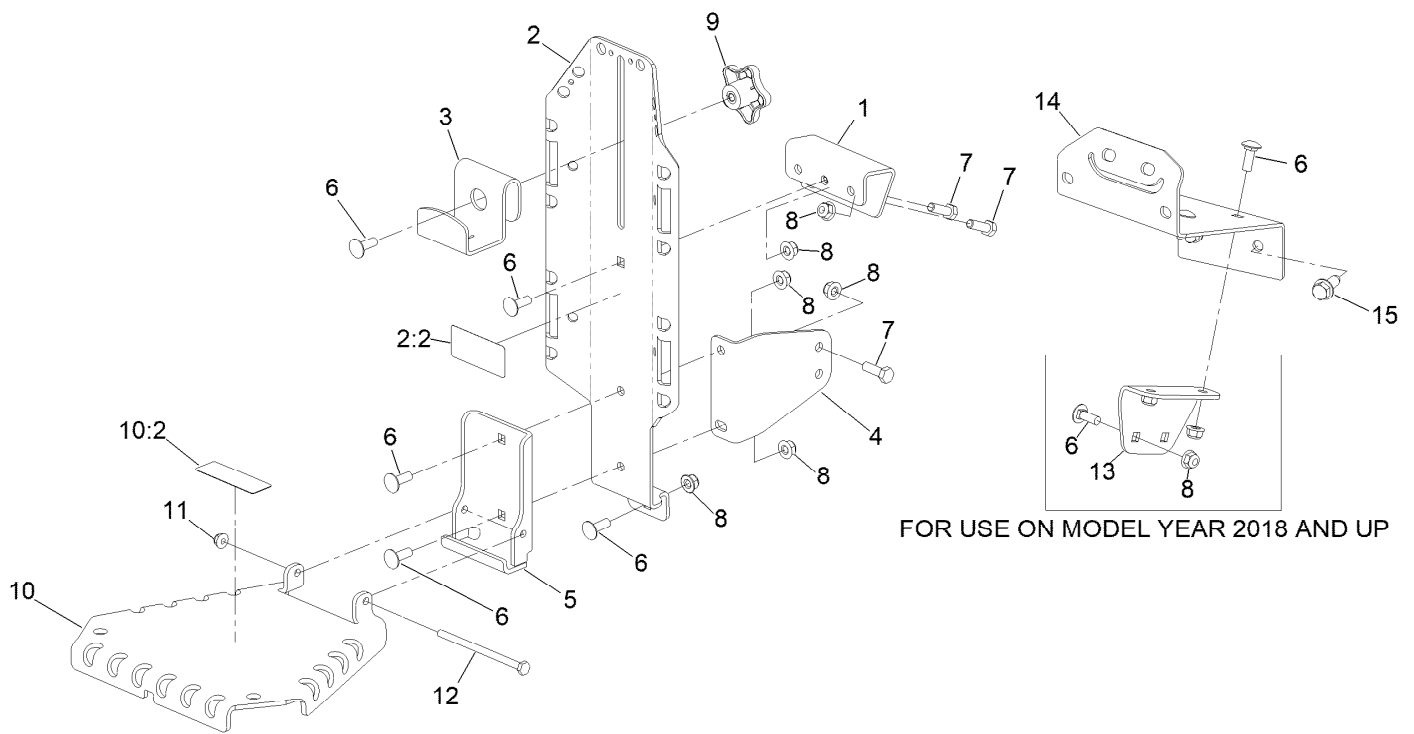

Count on it.

Parts Catalog

Universal Mount Kit

**Z Master® Professional 2000 Series Riding
Mower**

Model No. 145-3688

FOR USE ON MODEL YEAR 2018 AND UP

Universal Mount Assembly No. 145-3688

<i>Ref.</i>	<i>Part Number</i>	<i>Qty.</i>	<i>Description</i>	<i>Ref.</i>	<i>Part Number</i>	<i>Qty.</i>	<i>Description</i>
1	136-1653-03	1	Mount-Bucket, Upper	9	106-4161	1	Knob-Handle
2	136-1692	1	Mount Bracket ASM	10	136-1693	1	Support Bracket ASM
2:2	136-1680	1	Decal-Weight, Maximum	10:2	136-1672	1	Decal-No Step/Riders
3	133-1897-03	1	Bracket-Top	11	104-7201	1	Nut-HF, NI
4	133-1888-03	1	Bracket-Support, Lower	12	321-34	1	Screw-HH
5	133-1894-03	1	Bracket-Support, Hinge	13	136-9031-03	1	Bracket-Support, Inner
6	3230-10	8	Bolt-CARR	14	136-9029-01	1	Bracket-Support, Pod (LH)
7	322-5	3	Screw-HH	15	126-1696	2	Screw-HWHTF
8	104-8300	9	Nut-HF, NI	99	3342-995	1	Strap-Ratchet, 3 Ft (Red) ●■