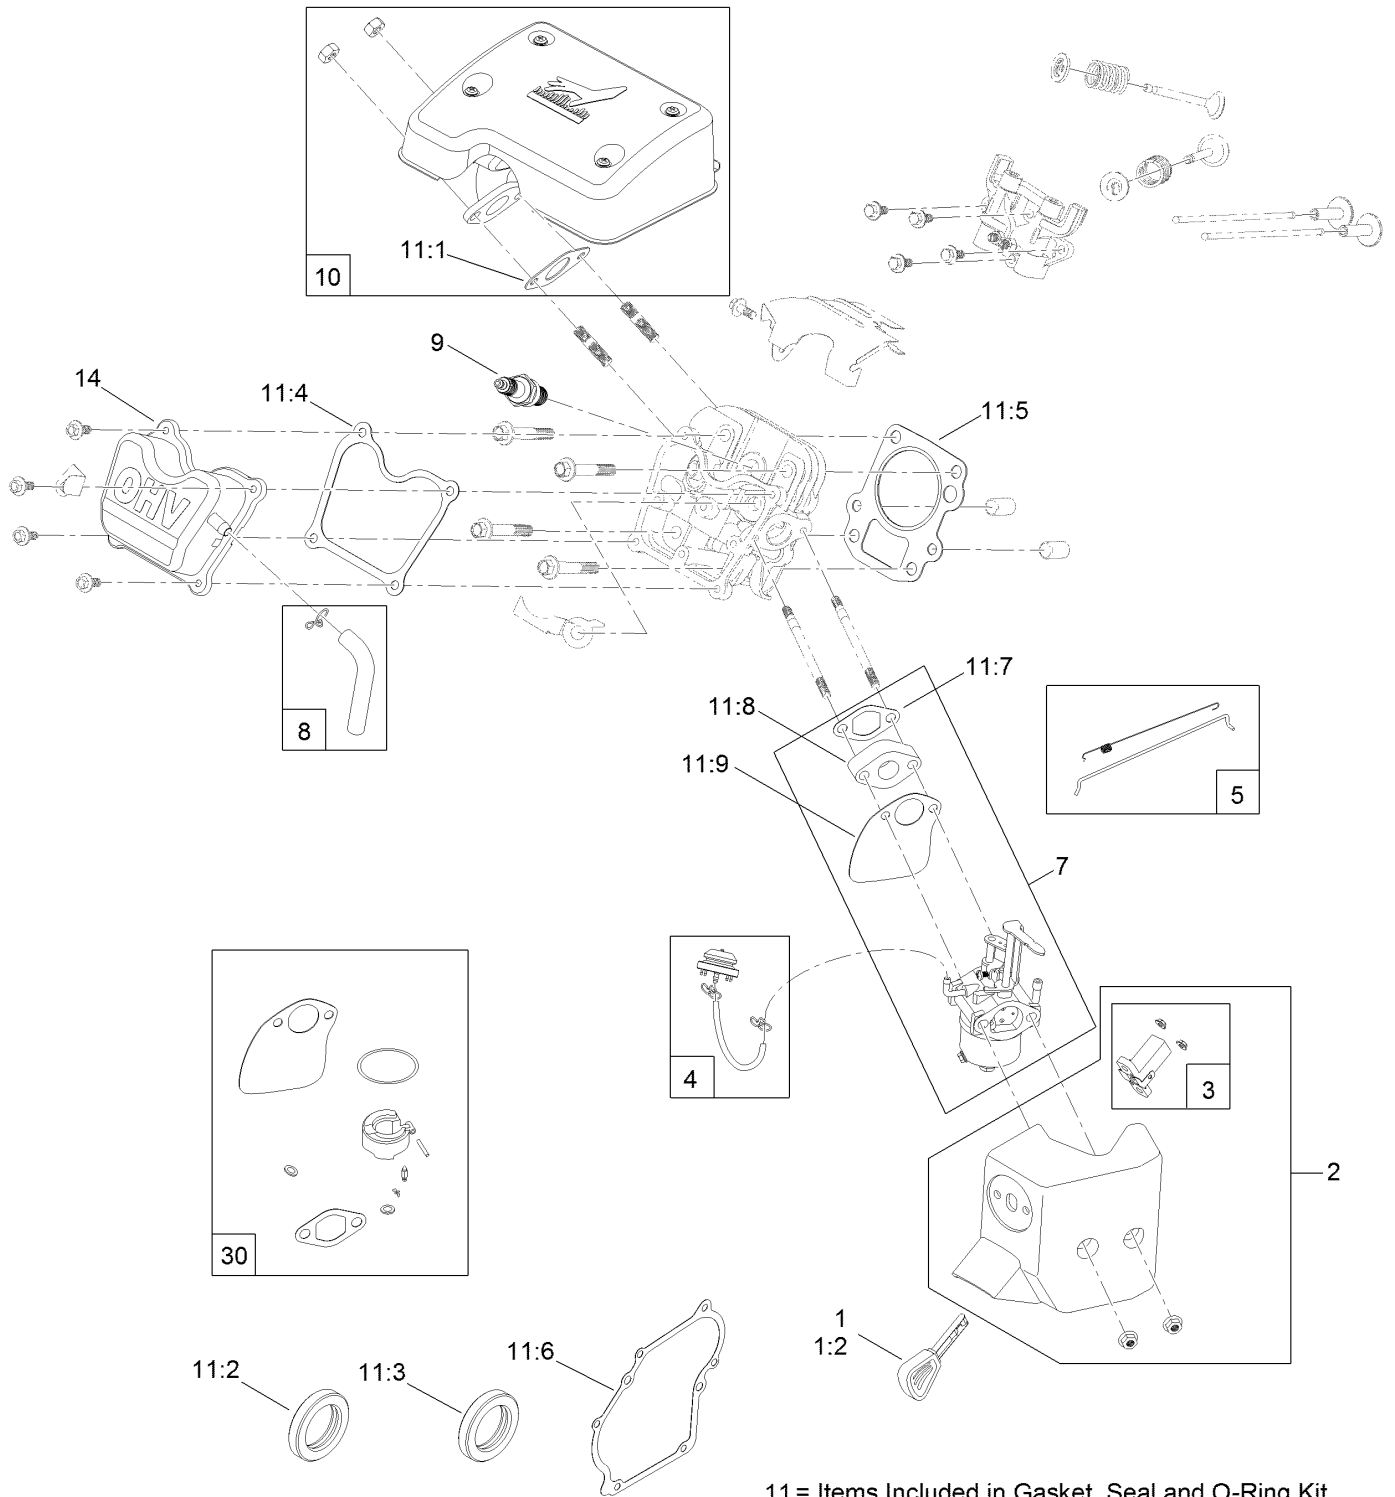

Engine Assembly No. 1

Engine Assembly No. 1 (continued)

<i>Ref.</i>	<i>Part Number</i>	<i>Qty.</i>	<i>Description</i>	<i>Ref.</i>	<i>Part Number</i>	<i>Qty.</i>	<i>Description</i>
1	119-1929	1	Key And Lanyard Kit	11:1		1	Gasket-Exhaust ●
1:2	117-7728	2	Key	11:2		1	Seal-Oil ●
2	119-1982	1	Heater Box Kit	11:3		1	Seal-Oil ●
3	119-1932	1	Switch Kit	11:4	121-0110	1	Gasket-Cover, Valve
4	119-1981	1	Primer Bulb Kit	11:5		1	Gasket-Head, Cylinder ●
5	127-9074	1	Governor Kit	11:6		1	Gasket-Cover, Crankcase ●
7	127-9053	1	Complete Carb Service Kit	11:7		1	Gasket-Insulator ●
8	119-1921	1	Breather Tube Kit	11:8		1	Insulator-Carburetor ●
9	119-1961	1	Spark Plug	11:9		1	Gasket-Carburetor ●
10	119-1938	1	Muffler Kit	14	121-0466	1	Valve Cover ASM
11	127-9073	1	Gasket, Seal And O-Ring Kit	30	127-9158	1	Carburetor Repair Kit

● Not serviced separately