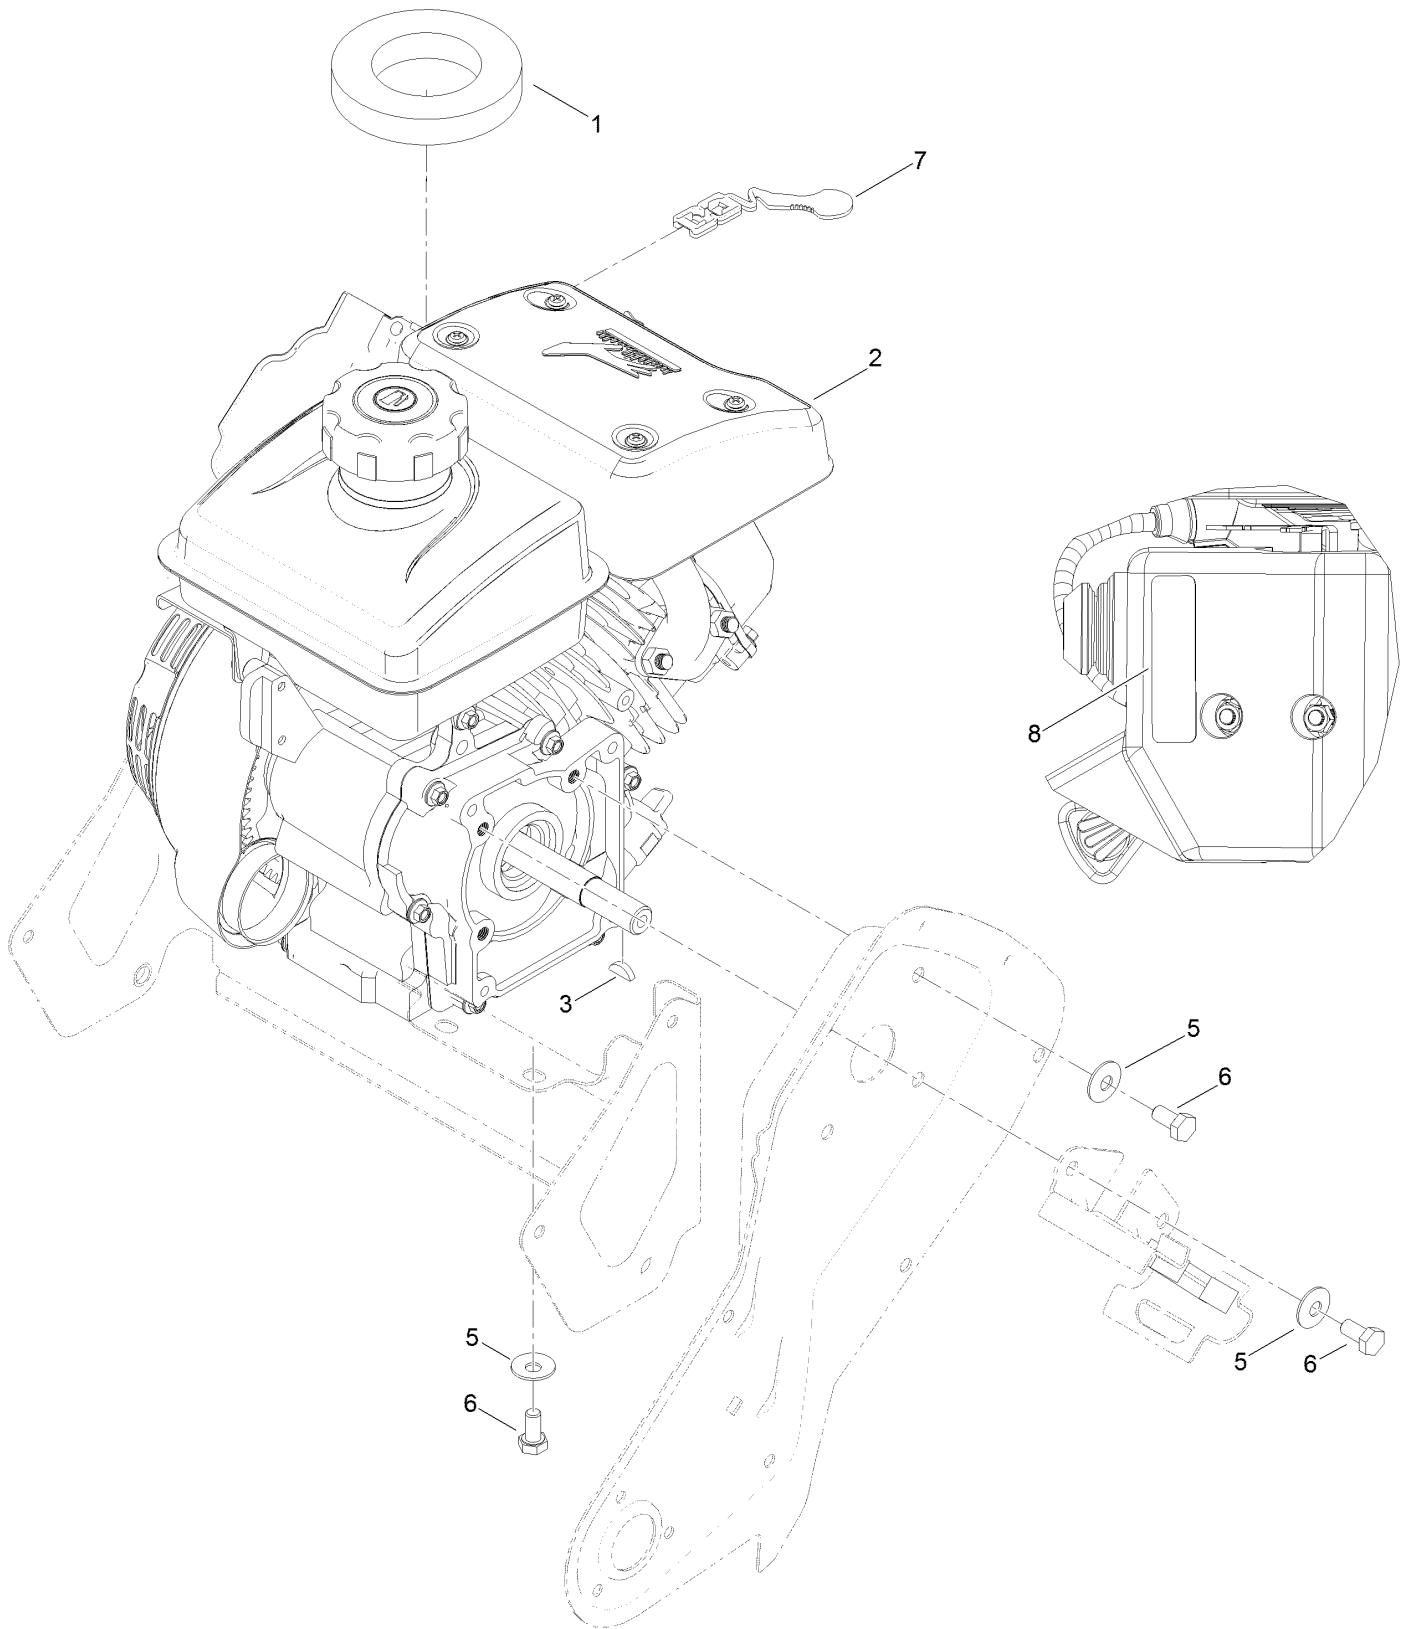

Engine Assembly

Engine Assembly (continued)

<i>Ref.</i>	<i>Part Number</i>	<i>Qty.</i>	<i>Description</i>	<i>Ref.</i>	<i>Part Number</i>	<i>Qty.</i>	<i>Description</i>
1	117-7723	1	Seal-Tank	6	33114-016	6	Screw-HH
2	121-4230	1	Engine-156Fs	7	117-7727	1	Lever-Choke
3	3257-3	1	Key-Woodruff	8	120-0149	1	Decal-Controls, Engine
5	3290-456	6	Washer-Belleville