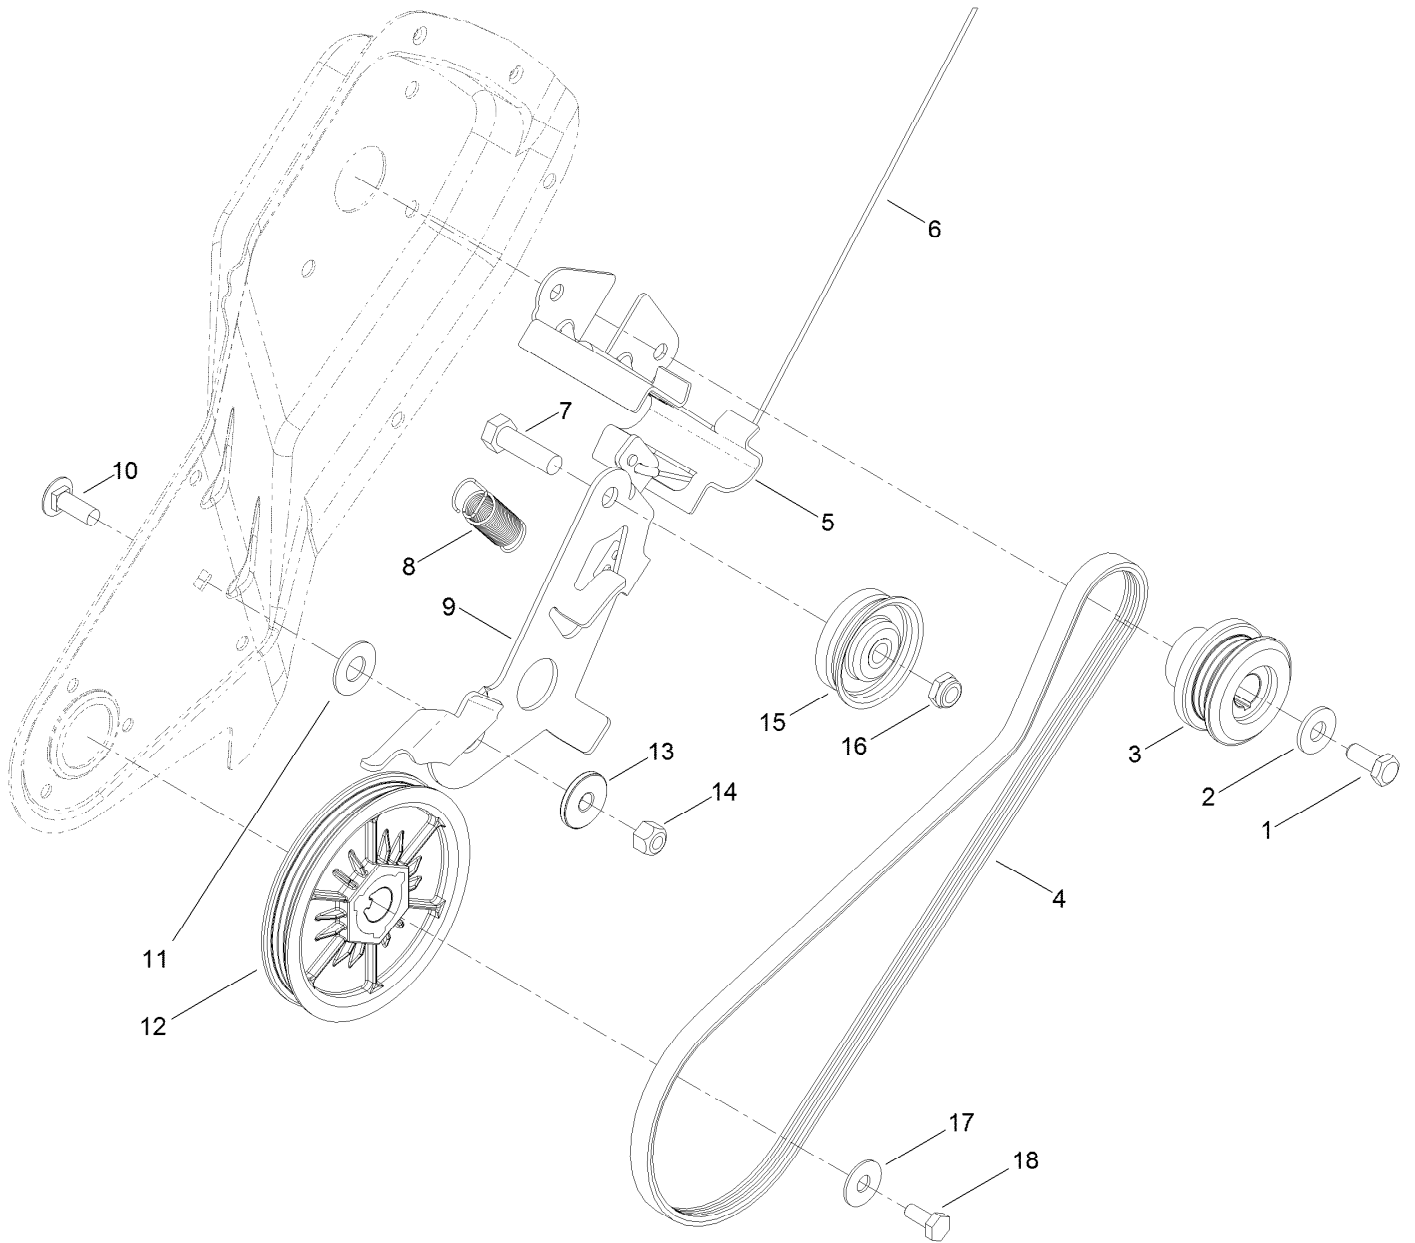

Belt and Drive Assembly

Belt and Drive Assembly (continued)

<i>Ref.</i>	<i>Part Number</i>	<i>Qty.</i>	<i>Description</i>	<i>Ref.</i>	<i>Part Number</i>	<i>Qty.</i>	<i>Description</i>
1	3235-6	1	Screw-HH	10	3230-10	1	Bolt-CARR
2	3256-71	1	Washer-Flat	11	25-5640	1	Washer
3	117-7734	1	Pulley-Engine	12	117-7732	1	Rotor Pulley ASM
4	117-7733	1	Belt-V, Ribbed	13	117-7711	1	Bushing-Idler
5	119-2907	1	Guide-Belt	14	3296-29	1	Nut-Lock, NI
6	117-7721	1	Cable-Clutch	15	117-9105	1	Pulley-Idler
7	323-44	1	Screw-HH	16	3296-59	1	Nut-Lock, NI
8	117-7715	1	Spring-Brake	17	3290-456	1	Washer-Belleville
9	117-7735	1	Arm-Idler	18	110-9381	1	Screw-HH