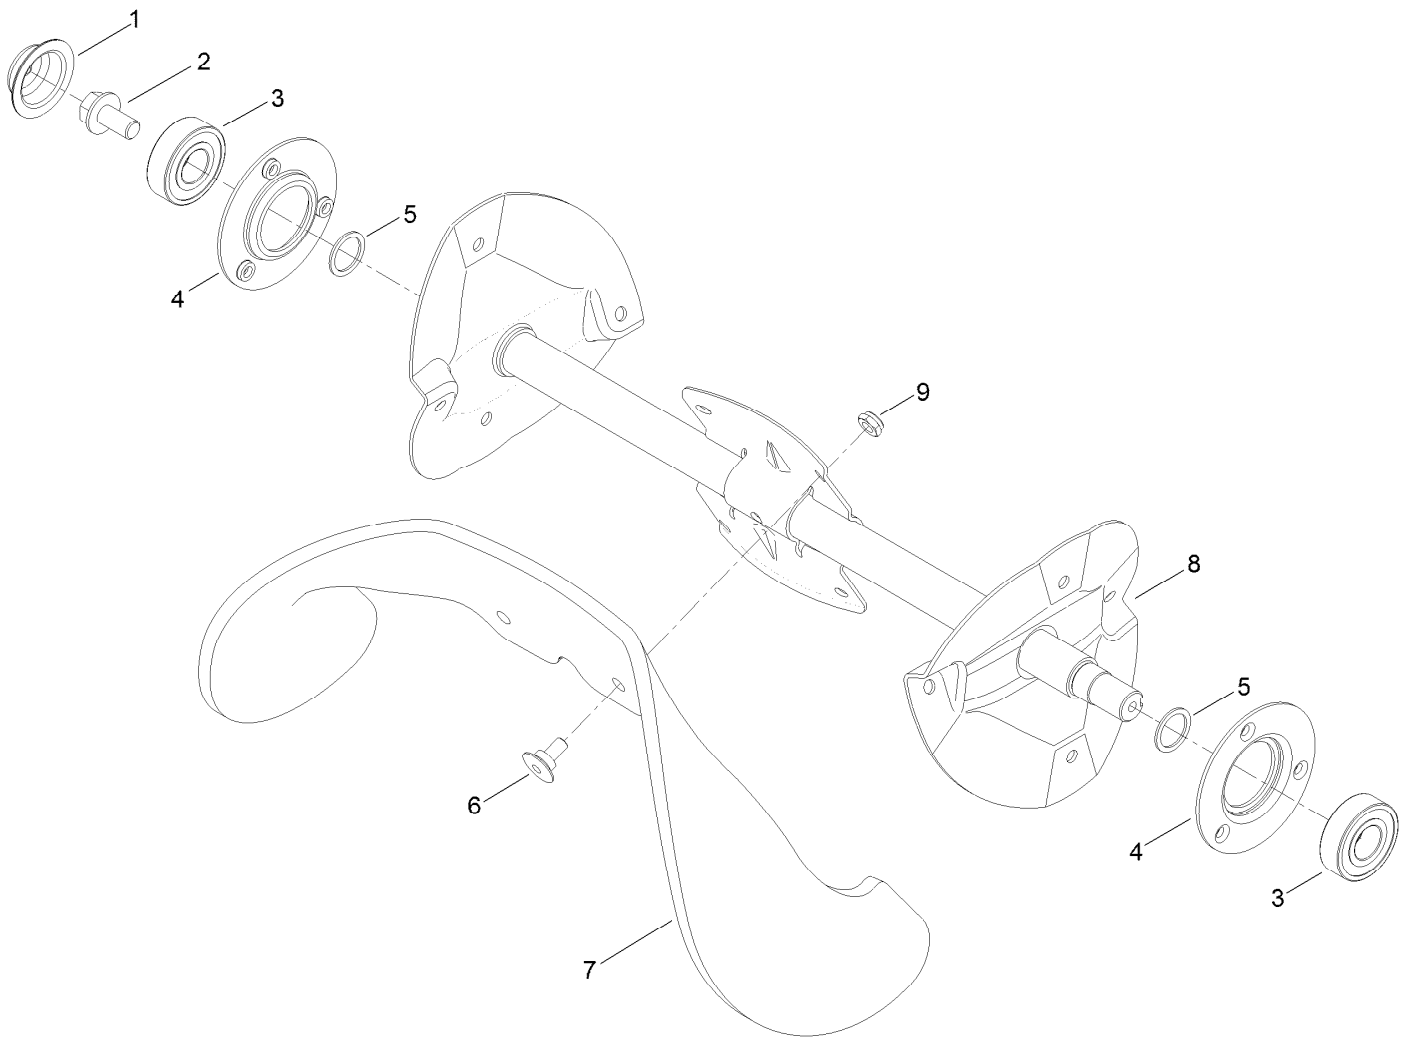

Rotor Drive Assembly

Rotor Drive Assembly (continued)

<i>Ref.</i>	<i>Part Number</i>	<i>Qty.</i>	<i>Description</i>	<i>Ref.</i>	<i>Part Number</i>	<i>Qty.</i>	<i>Description</i>
1	117-7720	1	Cap-Sideplate, RH	6	84-1970	12	Screw
2	110-9380	1	Screw-HWH	7	117-7700	2	Blade-Rotor
3	100-1048	2	Bearing-Ball	8	117-2315-03	1	Rotor ASM
4	112-8105	2	Flange-Bearing	9	3296-56	12	Nut-Lock, NI
5	52-7280	2	Washer-Thrust