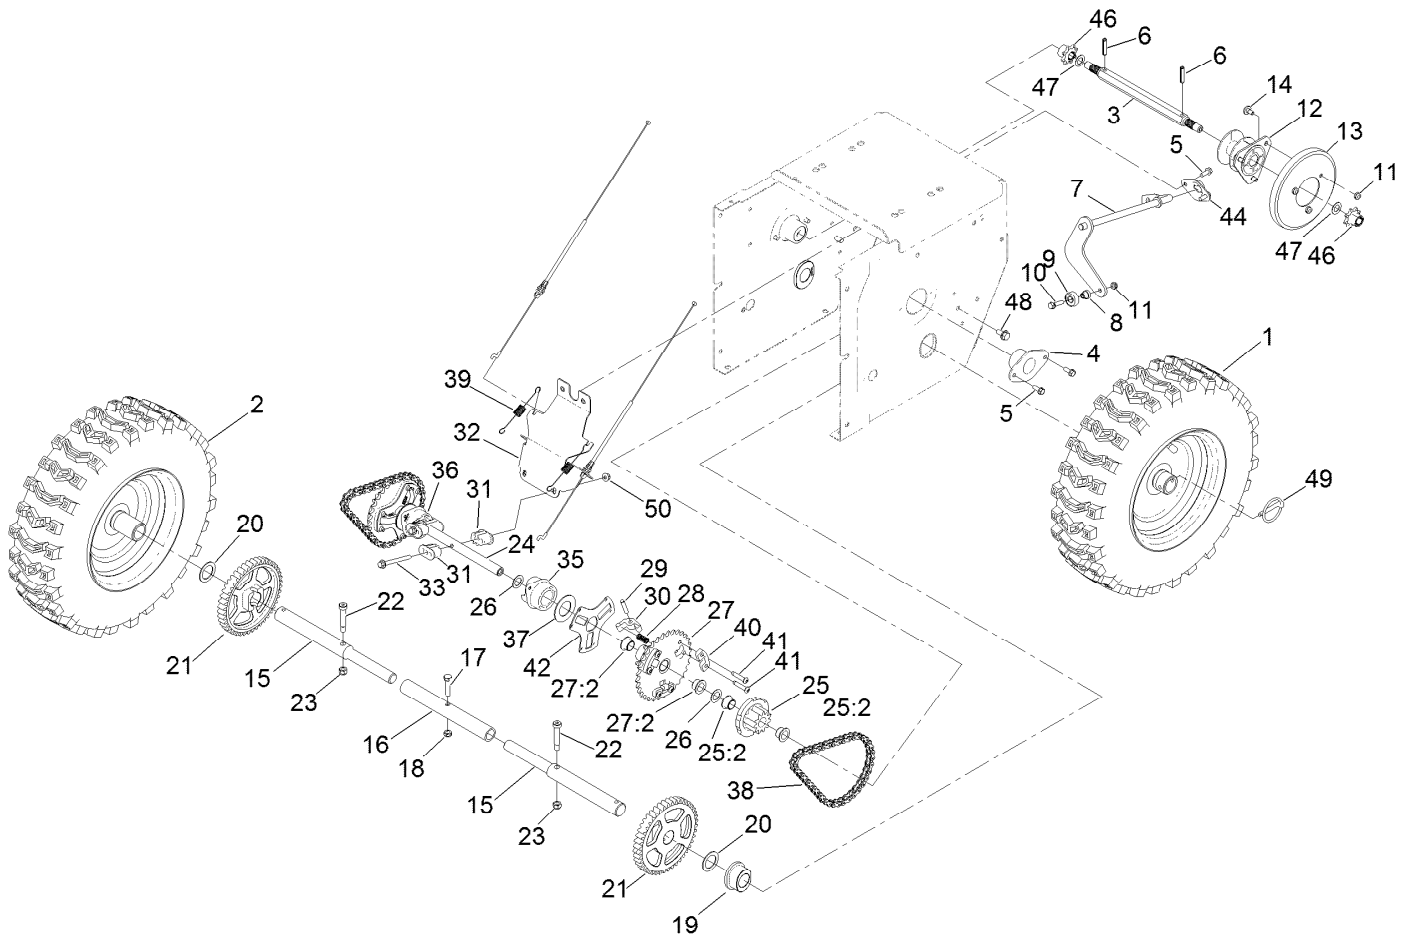

Traction Drive Assembly

Traction Drive Assembly (continued)

<i>Ref.</i>	<i>Part Number</i>	<i>Qty.</i>	<i>Description</i>	<i>Ref.</i>	<i>Part Number</i>	<i>Qty.</i>	<i>Description</i>
1	136-6668	1	LH Wheel And Tire ASM	25:2	108-2973	2	Bushing-Flange
2	136-6667	1	RH Wheel And Tire ASM	26	108-0015	4	Washer-Flat
3	125-1135	1	Shaft-Hex	27	107-8895	2	32T Sprocket ASM
4	108-7319	2	Retainer-Bearing	27:2	108-2973	2	Bushing-Flange
5	32144-85	6	Screw-HWH	28	107-8885	6	Spring-Compression
6	32121-9	2	Pin-Roll, Slotted	29	107-8899	6	Pin-Dowel
7	137-6162-03	1	Rod-Shift	30	107-8879	6	Pawl-Clutch
8	119-7684	1	Spacer-Plate, Shift	31	107-8889	4	Guide-Collar
9	121-6835	1	Bearing-Ball	32	136-6648-03	1	Brace-Shift, Collar
10	32144-86	1	Screw-HWHTF	33	138-3653	2	Screw-HHF
11	137-3091	4	Nut-Hex	35	107-8887	1	Collar-Shift, LH
12	119-7630	1	Trunnion	36	107-8888	1	Collar-Shift, RH
13	119-1567	1	Wheel-Friction	37	107-8891	2	Washer-Thrust
14	137-6246	3	Screw-Shoulder	38	108-0016	2	Chain-Roller
15	136-6640	2	Axle	39	107-8893	2	Spring-Extension
16	106-7259	1	Tube-Axle	40	107-8880	6	Support-Pawl
17	137-3051	1	Screw-HH	41	137-3010	12	Screw-BHCS
18	137-3089	1	Nut-Hex	42	136-7318	2	Retainer-Pawl, Pin
19	136-6641	2	Bushing-Axle	44	136-6647-03	1	Retainer-Rod, Shift
20	138-0725	2	Washer-Thrust	46	125-1134	2	Gear-Pinion, 8 Tooth
21	136-6642	2	Gear-Axle	47	36-4780	2	Washer-Plain
22	138-0720	2	Bolt-Shoulder, HSH	48	32144-14	2	Screw-HWHTF
23	137-3093	2	Nut-Hex	49	138-3642	2	Pin-Klik
24	107-8883	1	Shaft-Intermediate	50	119-4040	2	Nut-HF, NI
25	107-8894	2	11T Gear ASM