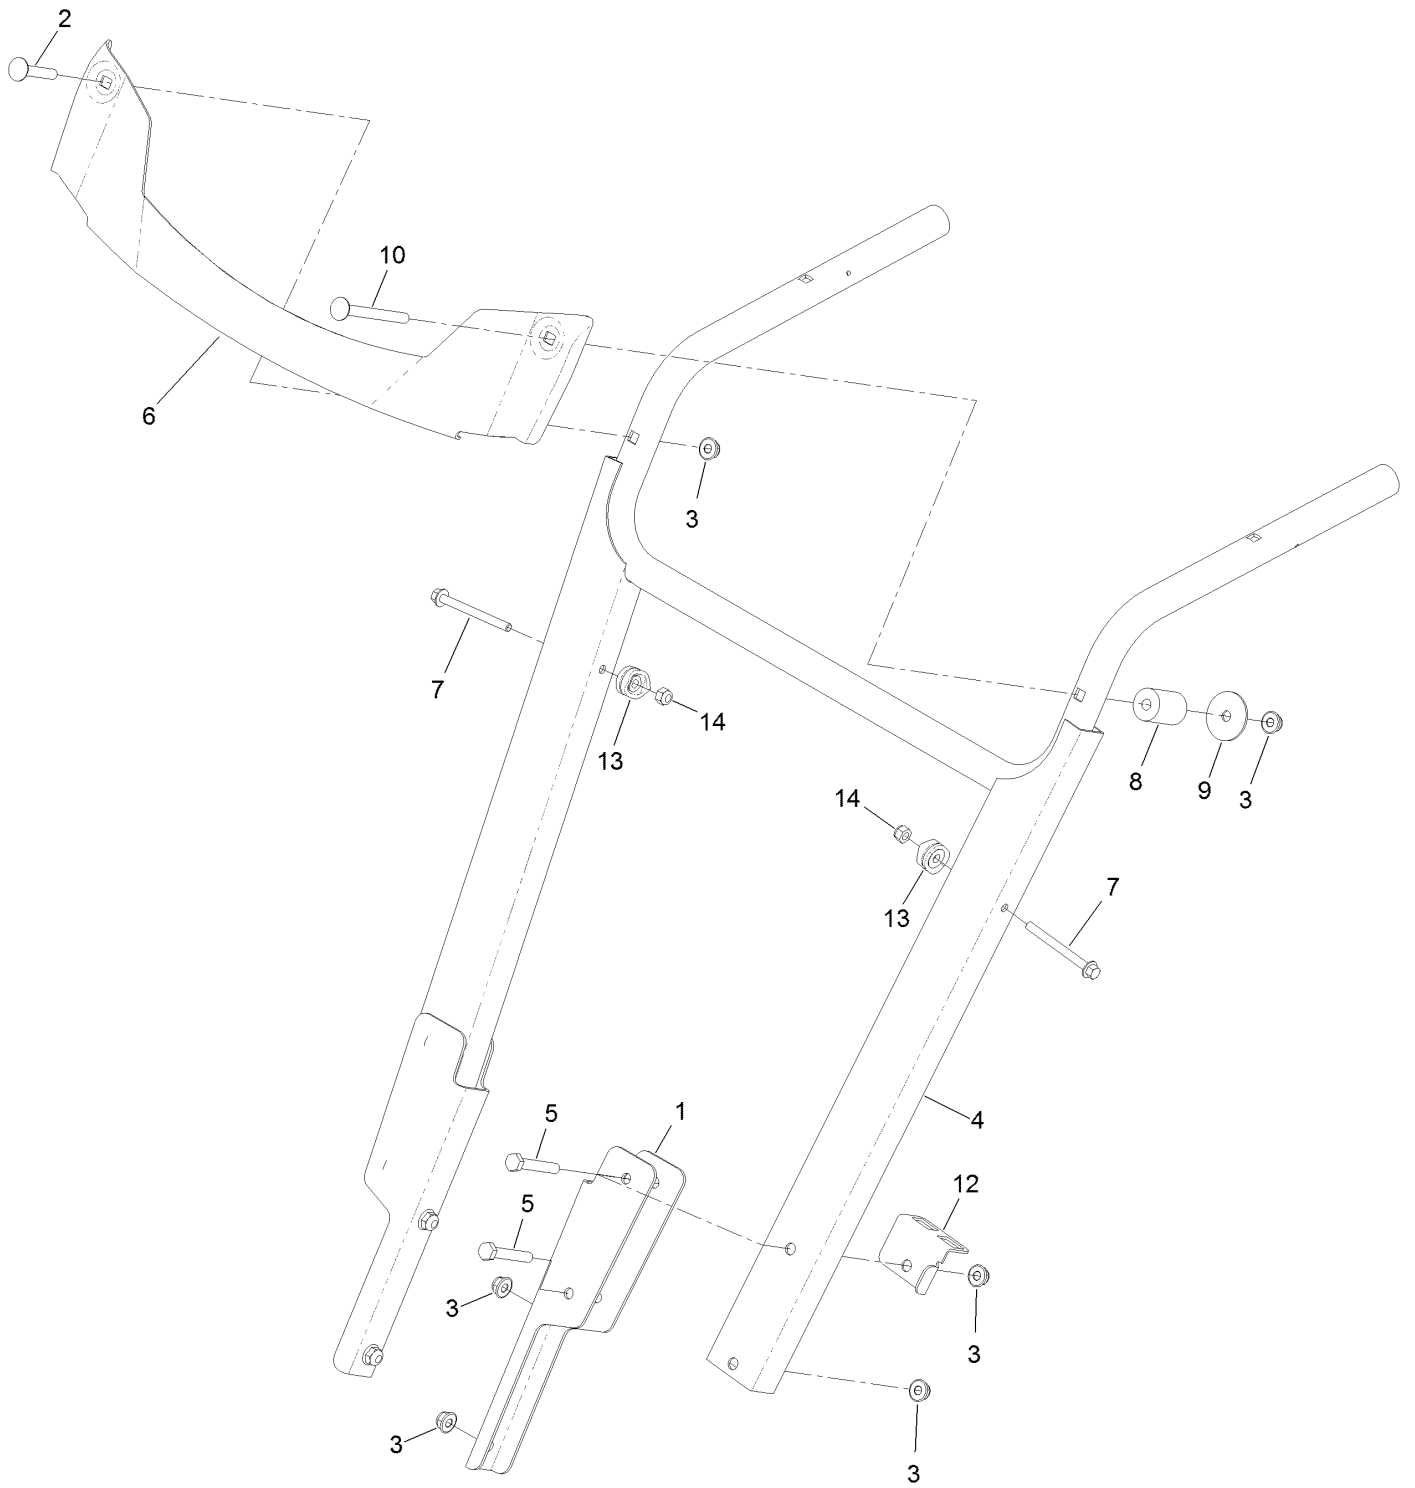

Handle Assembly

Handle Assembly (continued)

<i>Ref.</i>	<i>Part Number</i>	<i>Qty.</i>	<i>Description</i>	<i>Ref.</i>	<i>Part Number</i>	<i>Qty.</i>	<i>Description</i>
1	137-6221-03	2	Bracket-Handle, Lower	8	108-2301	1	Spacer
2	138-8402	1	Bolt-CARR	9	115-1151	1	Washer-Flat
3	138-8401	12	Nut-HF	10	138-0741	1	Screw-CARR
4	137-6224-03	1	HD Handle ASM	12	138-0724-03	1	Bracket-Stick, Cleanout
5	120-9686	4	Screw-HH	13	106-4509	2	Clamp-Cable
6	137-6233-01	1	Trim-Metal, HD	14	137-3094	2	Nut-Hex
7	138-3653	2	Screw-HHF