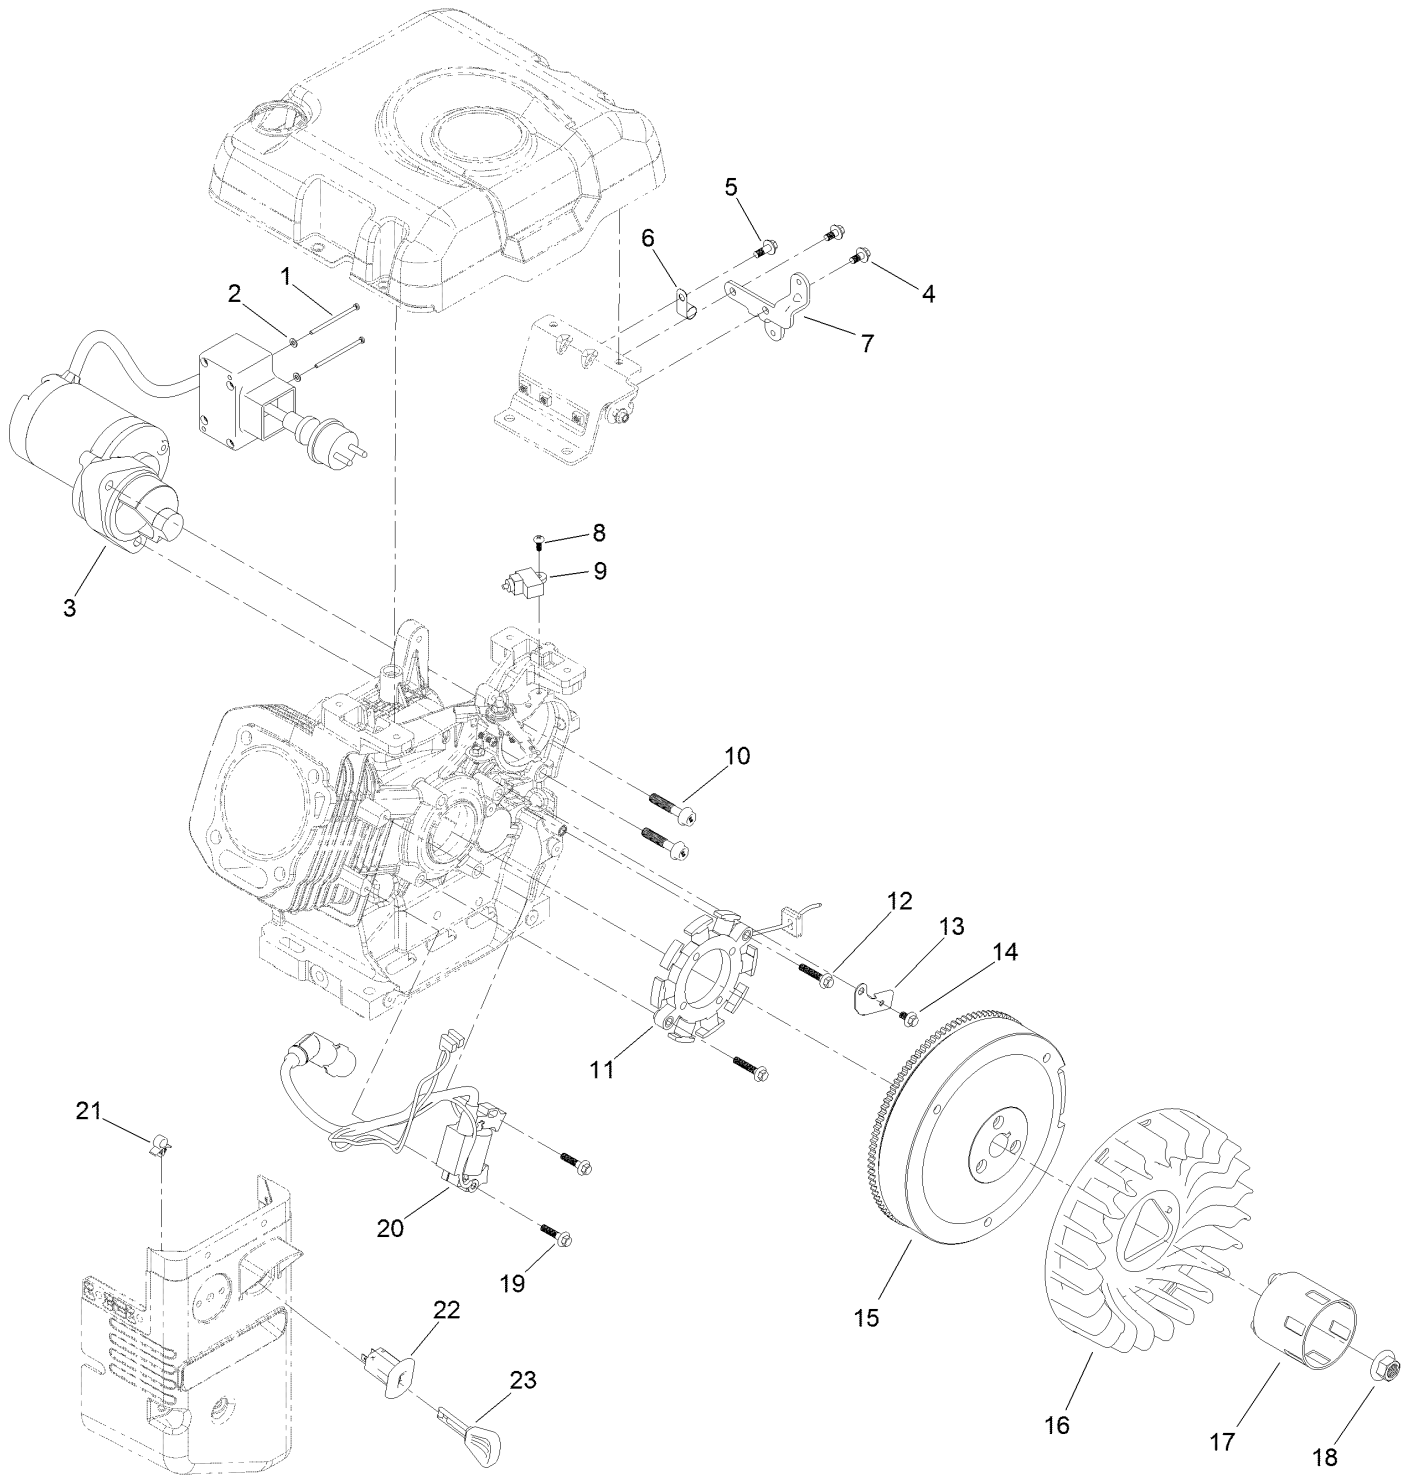

Intake and Exhaust Assembly (continued)

<i>Ref.</i>	<i>Part Number</i>	<i>Qty.</i>	<i>Description</i>	<i>Ref.</i>	<i>Part Number</i>	<i>Qty.</i>	<i>Description</i>
1	121-0297	2	Screw-HHF	6	121-0304	2	Stud-Mount, Muffler
2	139-0577	1	Shield-Muffler	7	121-0294	4	Screw-HHF
3	121-0199	2	Nut-HH	8	121-0303	2	Stud-Mount, Carburetor
4	139-0578	1	Muffler ASM	9	144-0962	1	Box-Heater
5	121-0272	1	Gasket-Exhaust	10	121-0308	2	Nut-Flange

Ignition and Electrical Assembly