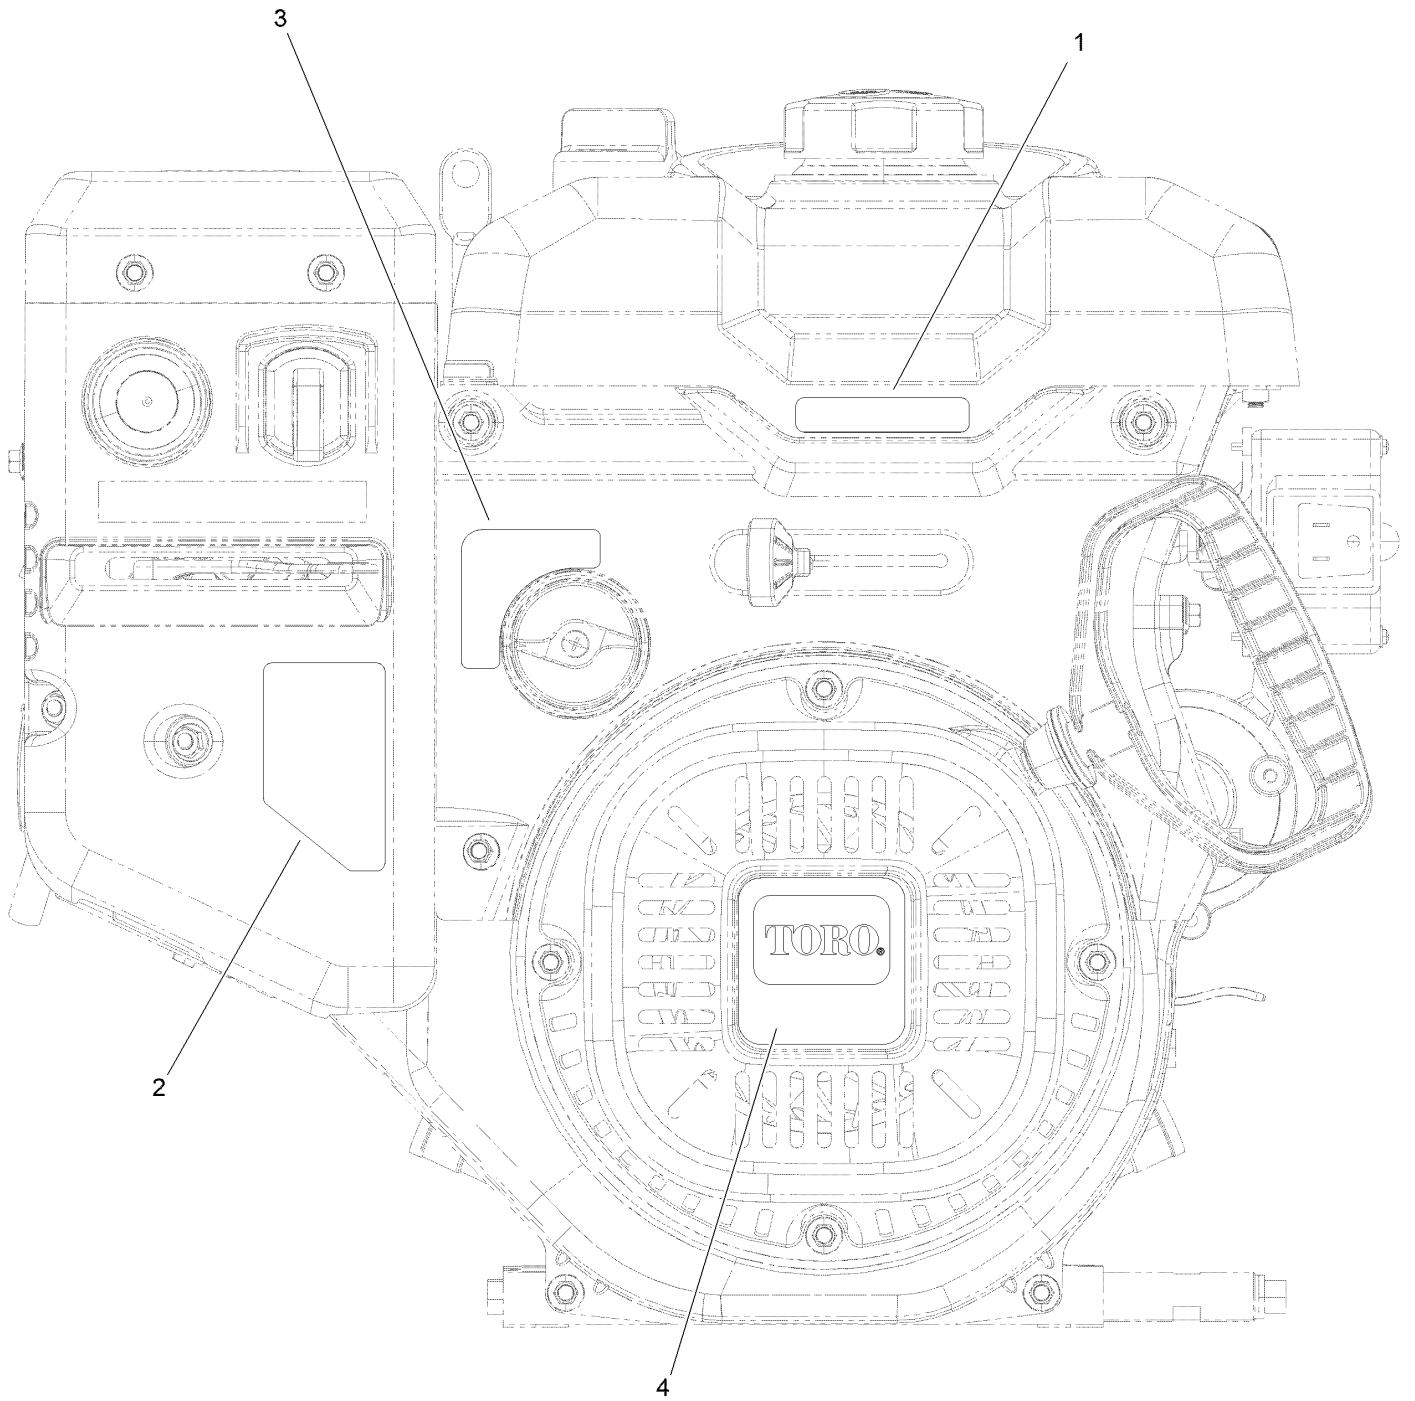

Engine Decal Assembly

Engine Decal Assembly (continued)

<i>Ref.</i>	<i>Part Number</i>	<i>Qty.</i>	<i>Description</i>	<i>Ref.</i>	<i>Part Number</i>	<i>Qty.</i>	<i>Description</i>
1	131-6487	1	Decal-Throttle	3	136-7825	1	Decal-Valve, Fuel
2	120-9805	1	Decal-Control, Engine	4	138-3622	1	Decal-Recoil