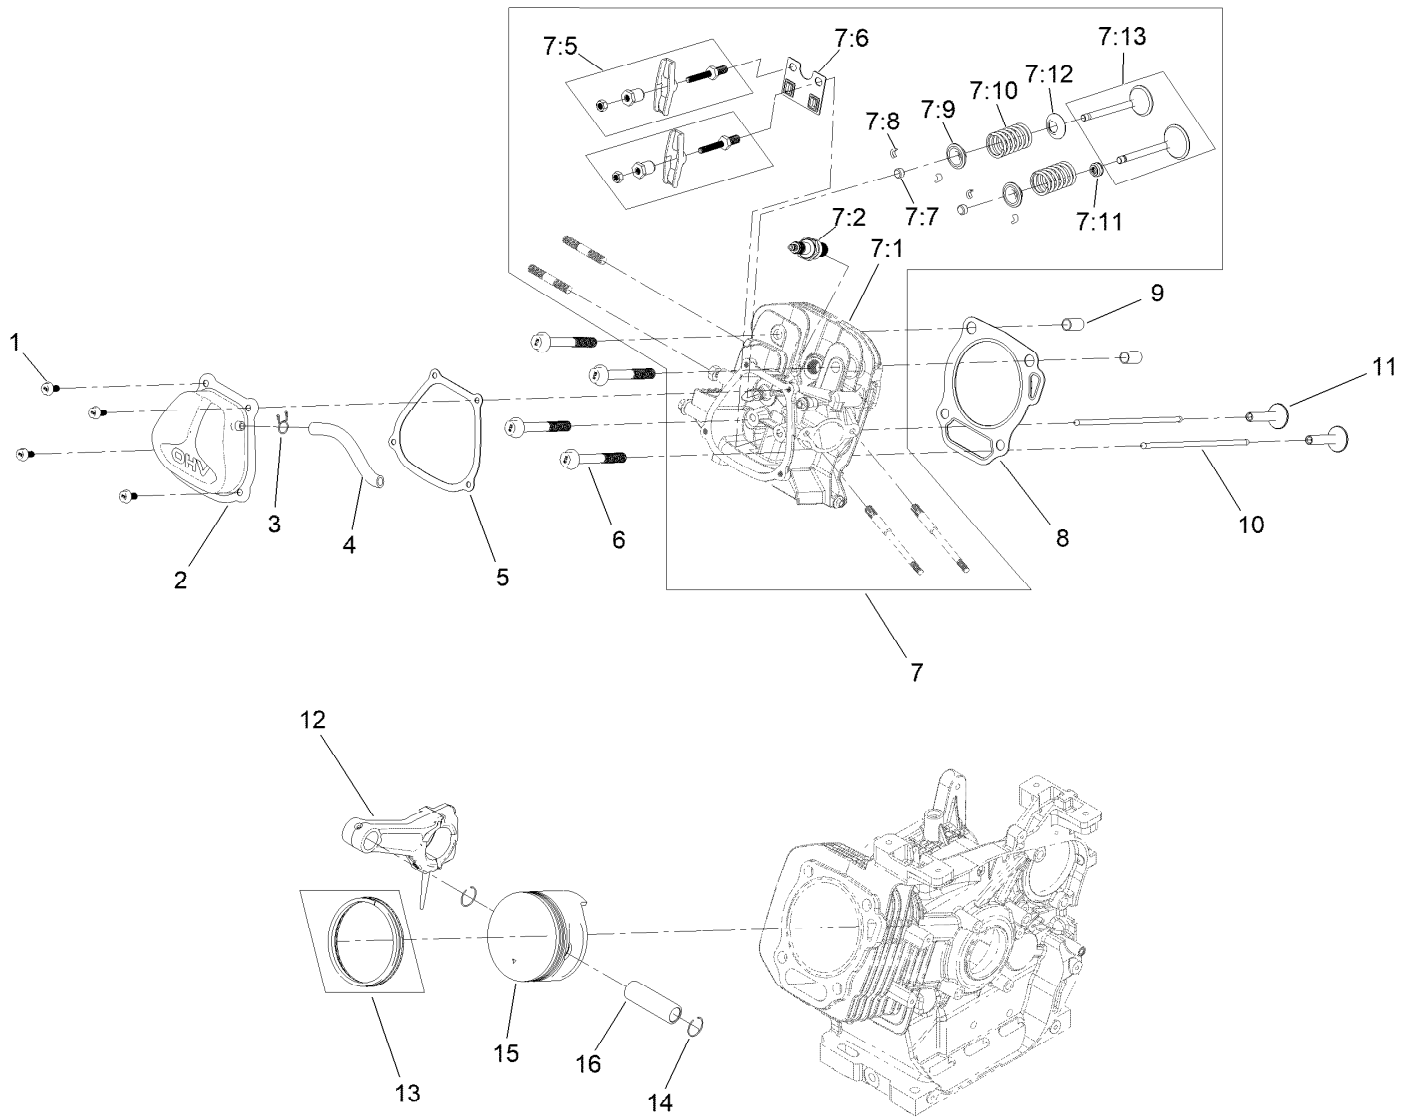

Governor Assembly (continued)

<i>Ref.</i>	<i>Part Number</i>	<i>Qty.</i>	<i>Description</i>	<i>Ref.</i>	<i>Part Number</i>	<i>Qty.</i>	<i>Description</i>
1	139-0564	1	Spring-Governor	8	139-0553	1	Shaft-Governor
2	139-0552	1	Nut-Flange	9	136-7944	1	Governor Gear ASM
3	139-0551	1	Arm-Governor	10	121-0261	1	Spring-Return, Throttle
4	120-4238	1	Bolt-Arm, Governor	11	139-0584	1	Rod-Governor
5	120-4257	1	Seal-Oil	12	121-0118	2	Screw-HHF
6	120-4256	1	Pin-Hair	13	139-0562	1	Throttle Control ASM
7	121-0311	1	Washer-Plain	14	121-0269	1	Knob-Control, Throttle

Piston and Head Assembly