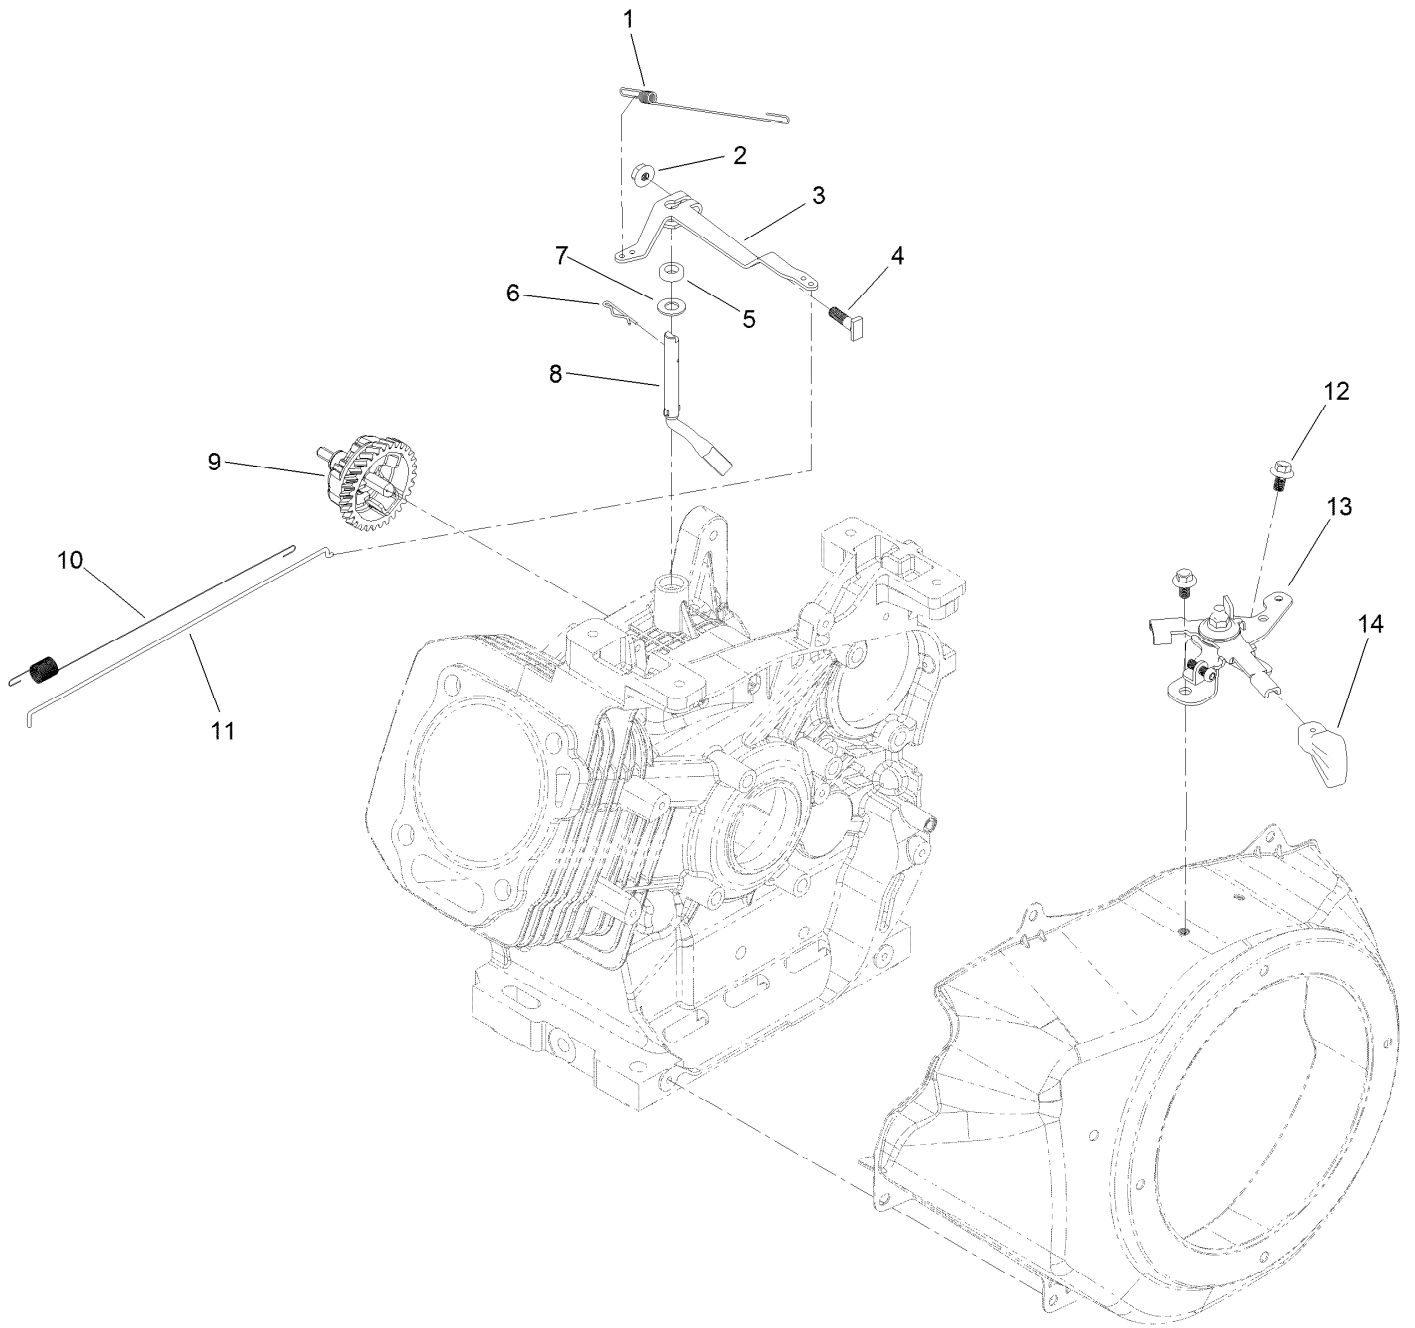

Crankcase Assembly (continued)

<i>Ref.</i>	<i>Part Number</i>	<i>Qty.</i>	<i>Description</i>	<i>Ref.</i>	<i>Part Number</i>	<i>Qty.</i>	<i>Description</i>
1	136-7941	1	Oil Fill ASM	10	136-7939	1	Camshaft ASM
2	127-9123	1	Screw-HHF	11	139-0586	1	Crankshaft ASM
3	121-0298	8	Screw-HHF	11:1	120-4320	1	Key-Woodruff
4	136-7942	1	Seal-Oil	11:2	120-4261	1	Bearing-Ball
5	133-9805	1	Plug-Drain	13	136-7949	1	Bearing-Ball
6	139-0611	1	Crankcase Cover ASM	16	121-0030	1	Screw-HHF
6:2	120-4261	1	Bearing-Ball	17	121-0048	1	Washer-Plain
6:3	136-7949	1	Bearing-Ball	18	121-0229	1	Tube-Drain, Oil
7	136-7945	1	Gasket-Cover, Case	19	139-0556	1	Seal-Oil
8	121-0314	2	Pin-Dowel	20	121-0222	1	Screw-HHF
9	139-0550	1	Shaft-Balance	21	121-0310	2	Washer-Plain

Governor Assembly