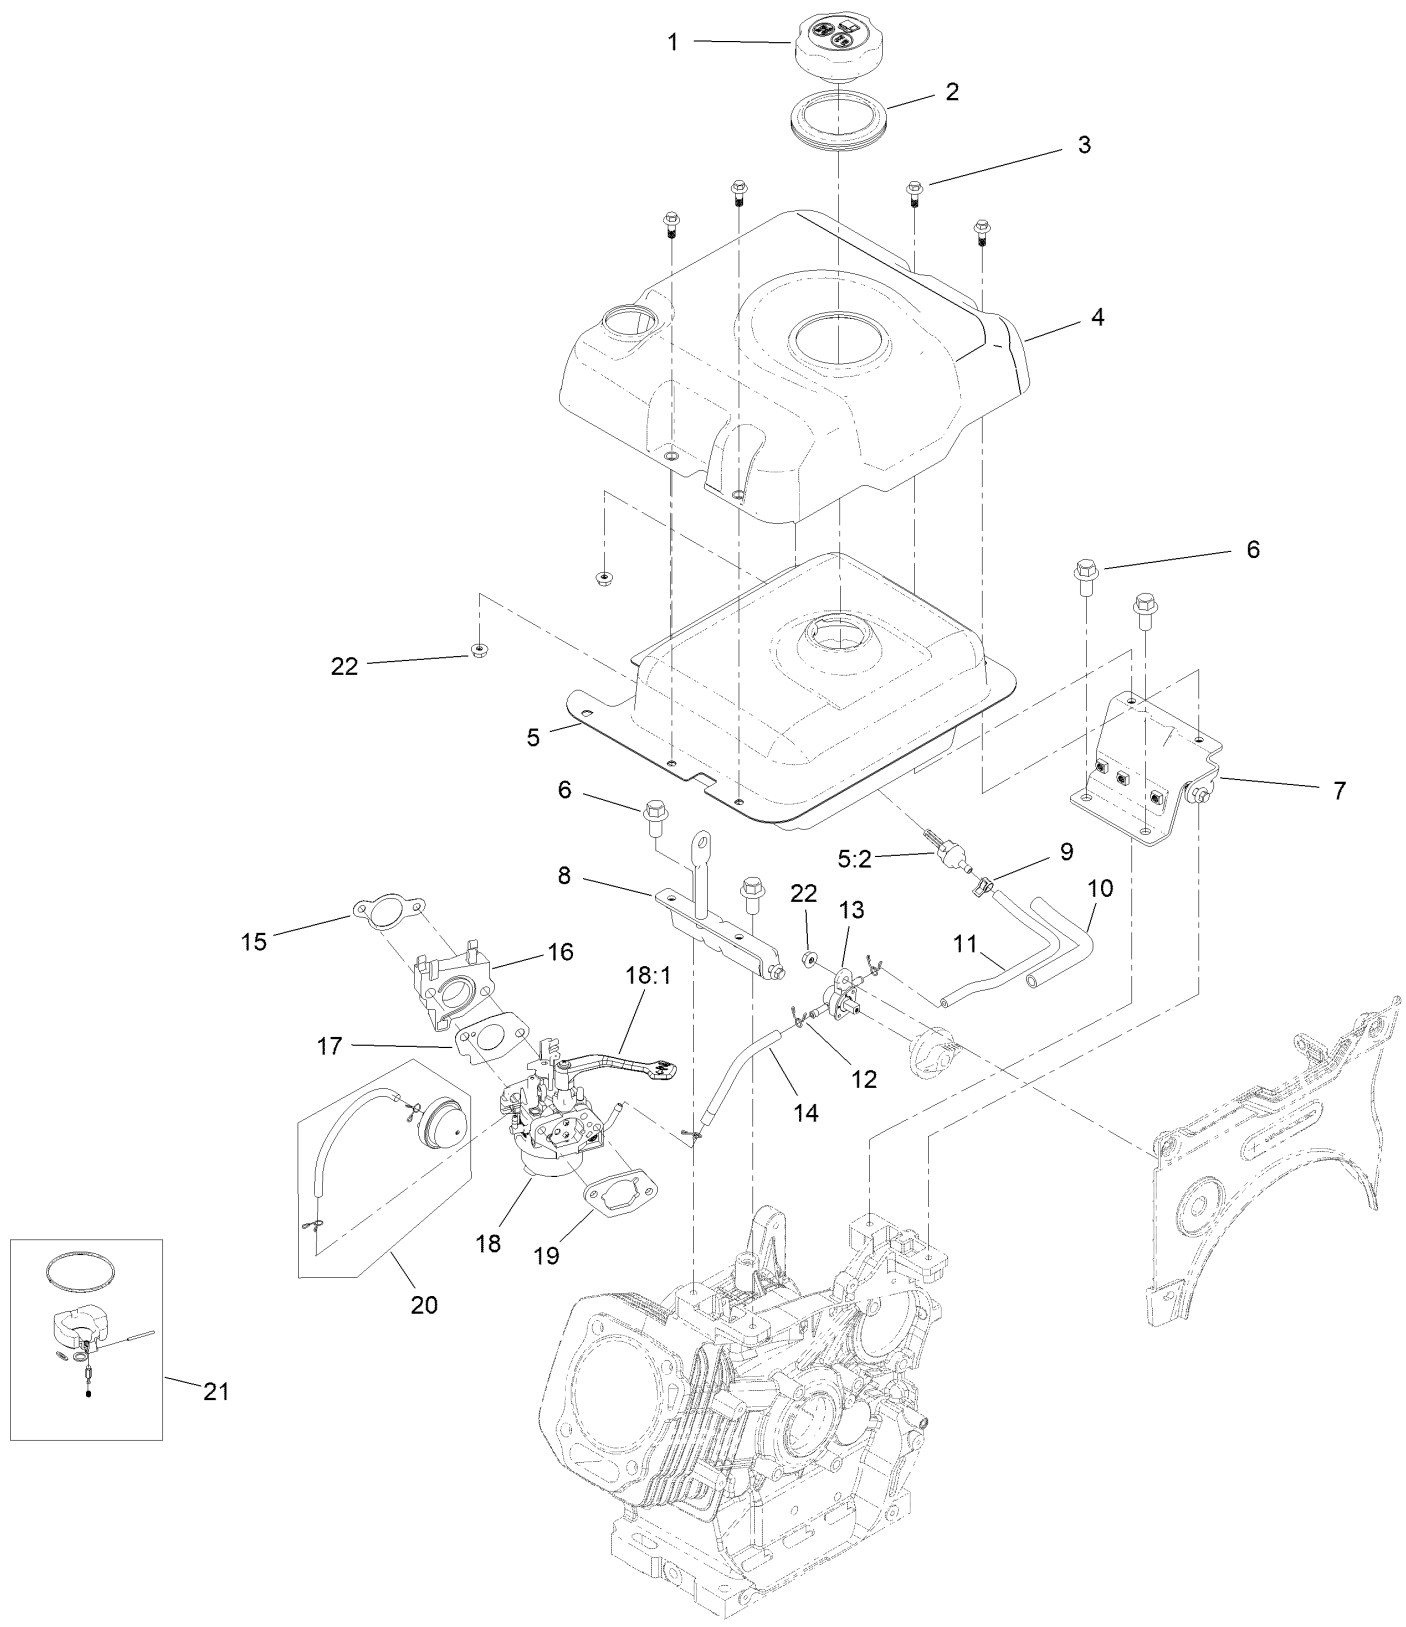

Engine Assembly (continued)

<i>Ref.</i>	<i>Part Number</i>	<i>Qty.</i>	<i>Description</i>	<i>Ref.</i>	<i>Part Number</i>	<i>Qty.</i>	<i>Description</i>
1	139-0732	1	Engine-Lc190Fds-1	9	138-0683-03	1	Bracket-Light
2	137-6165	1	Engine Plate ASM	10	32144-85	2	Screw-HWH
3	32144-70	4	Screw-HWHTF	11	121-4604	1	Screw-HH
4	136-8683	4	Nut-Lock	12	136-6606	1	Cover-Belt
5	136-6607	1	Belt Guide	13	3230-19	1	Bolt-CARR
6	138-0690	2	Screw-HH	14	137-3089	1	Nut-Hex
7	136-6644-03	1	Bracket-Control, Traction	15	137-3099	1	Screw-Plastite, HWH
8	138-0670	1	LED Light ASM				

Fuel Systems and Carburetor Assembly