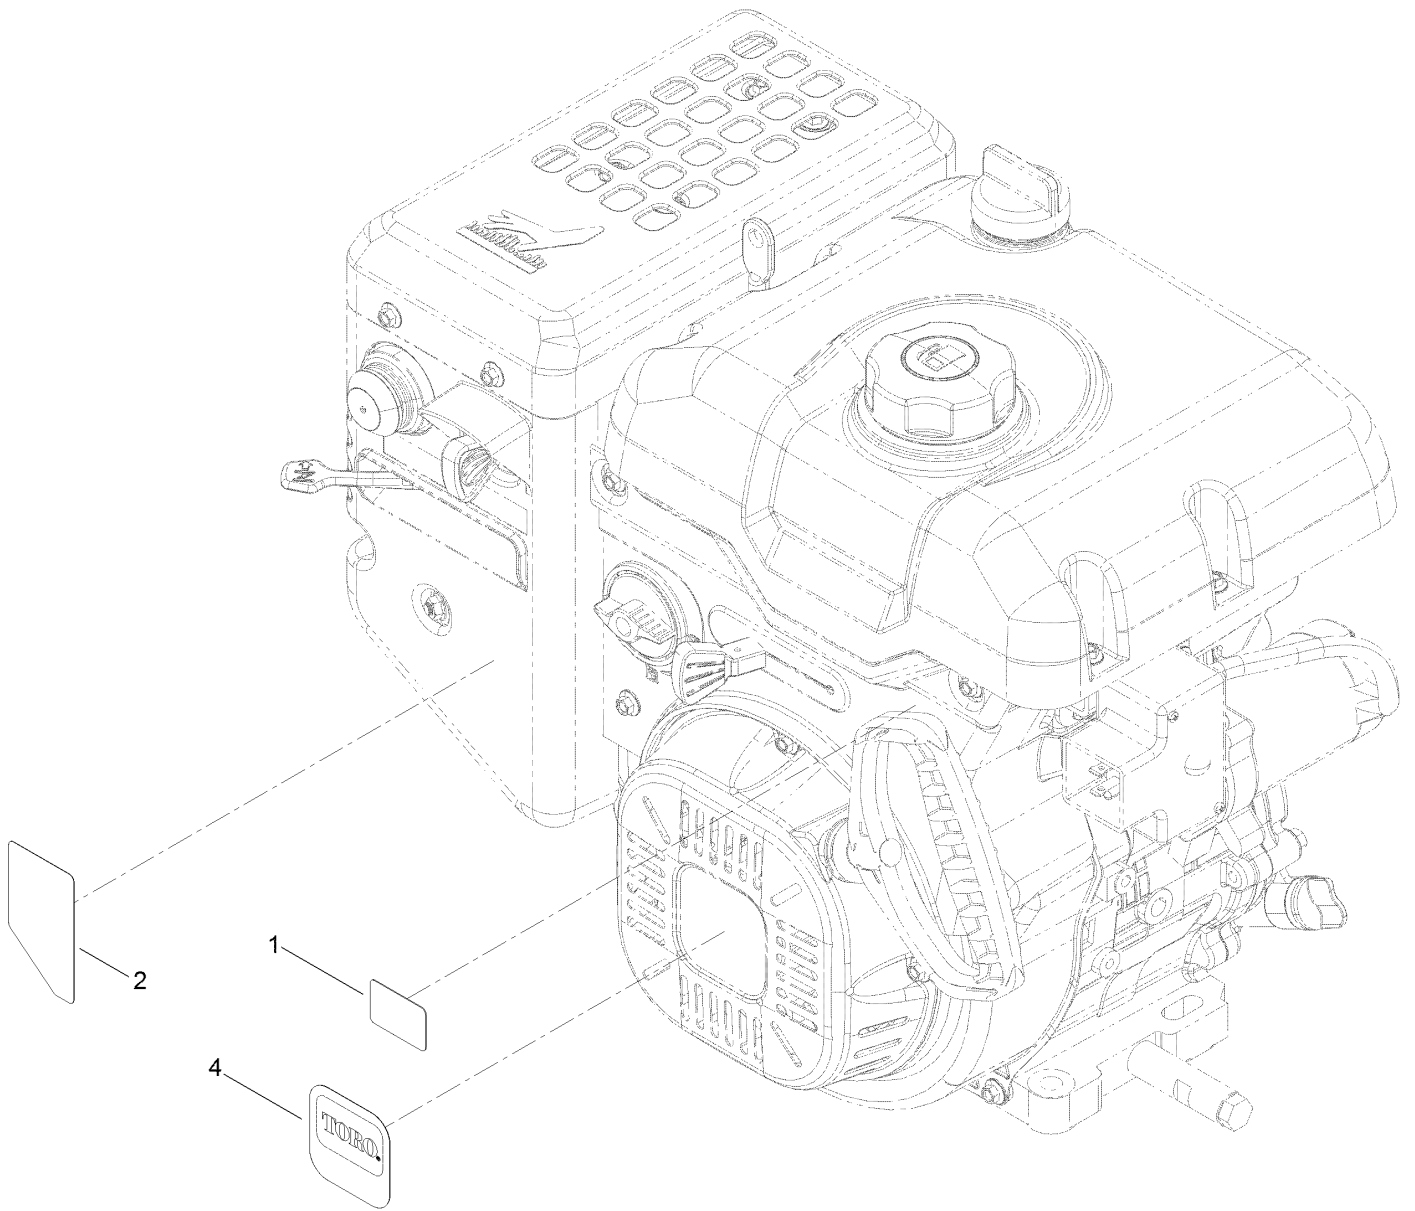

Engine Decal Assembly

Engine Decal Assembly (continued)

<i>Ref.</i>	<i>Part Number</i>	<i>Qty.</i>	<i>Description</i>
1	125-1102	1	Decal-Throttle
2	120-9805	1	Decal-Control, Engine
4	120-9810	1	Decal-Recoil