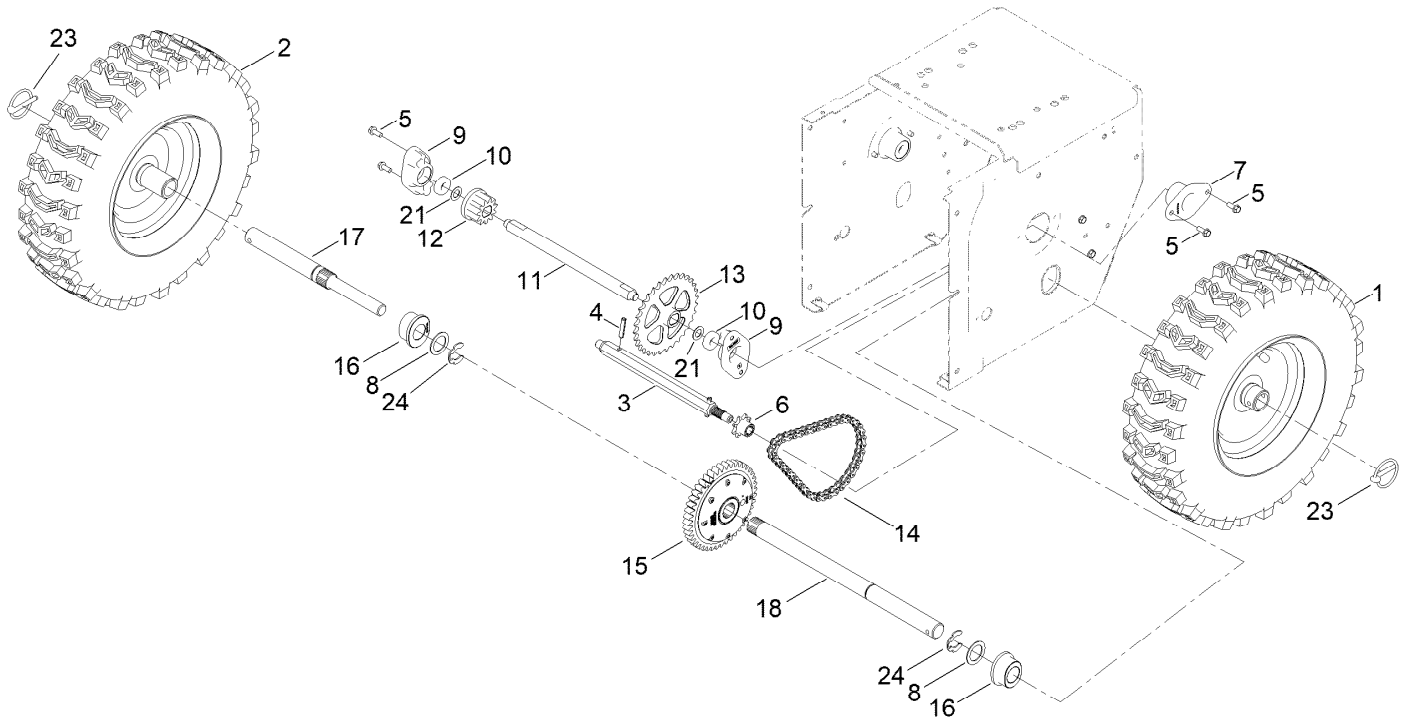

Autoturn Drive Assembly

Autoturn Drive Assembly (continued)

<i>Ref.</i>	<i>Part Number</i>	<i>Qty.</i>	<i>Description</i>	<i>Ref.</i>	<i>Part Number</i>	<i>Qty.</i>	<i>Description</i>
1	136-6668	1	LH Wheel And Tire ASM	11	136-6692	1	Shaft-Intermediate
2	136-6667	1	RH Wheel And Tire ASM	12	136-6699	1	Tooth-Gear, 11
3	138-0745	1	Shaft-Hex	13	136-6698	1	Sprocket-32T
4	32121-9	2	Pin-Roll, Slotted	14	108-0016	1	Chain-Roller
5	32144-85	8	Screw-HWH	15	140-3748	1	Transmission-Gt, Di300
6	125-1134	1	Gear-Pinion, 8 Tooth	16	136-6641	2	Bushing-Axle
7	108-7319	2	Retainer-Bearing	17	140-3711	1	Axle-Rt, HD
8	138-0725	2	Washer-Thrust	18	140-3736	1	Axle -Lt, HD
9	136-6697	2	Retainer-Bearing, Intermediate	21	36-4780	2	Washer-Plain
10	52-2450	2	Bearing-Wheel	23	138-3642	2	Pin-Klik
				24	32151-91	2	Ring-Retaining