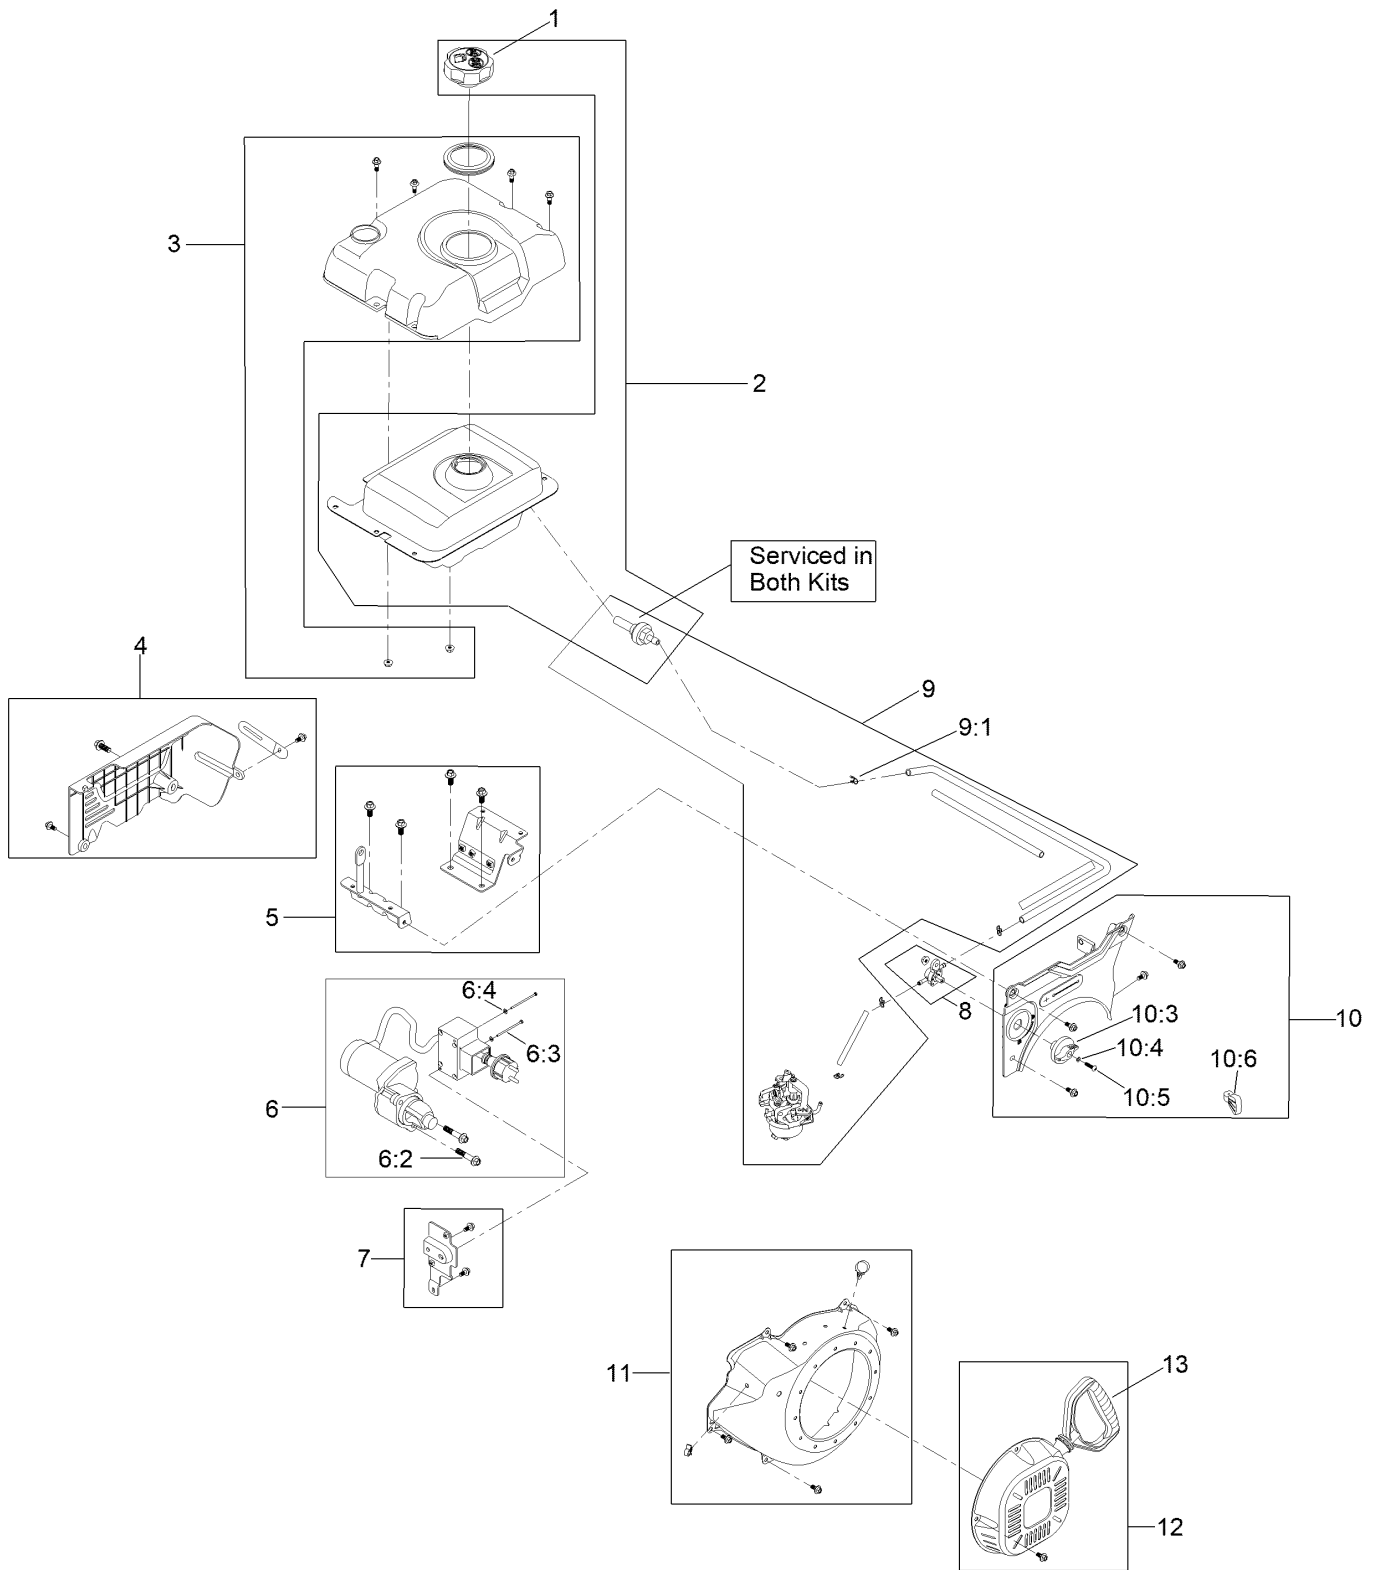

Engine Assembly (continued)

<i>Ref.</i>	<i>Part Number</i>	<i>Qty.</i>	<i>Description</i>	<i>Ref.</i>	<i>Part Number</i>	<i>Qty.</i>	<i>Description</i>
1	139-0730	1	Engine-Lc175Fds-1	9	138-0683-03	1	Bracket-Light
2	138-0695	1	Engine Plate ASM	10	32144-85	2	Screw-HWH
3	32144-70	4	Screw-HWHTF	11	121-4604	1	Screw-HH
4	136-8683	4	Nut-Lock	12	136-6606	1	Cover-Belt
5	136-8673	1	Guide-Belt	13	3230-19	1	Bolt-CARR
6	138-0690	2	Screw-HH	14	137-3089	1	Nut-Hex
7	136-6644-03	1	Bracket-Control, Traction	15	137-3099	1	Screw-Plastite, HWH
8	138-0670	1	LED Light ASM				

Engine Assembly No. 1