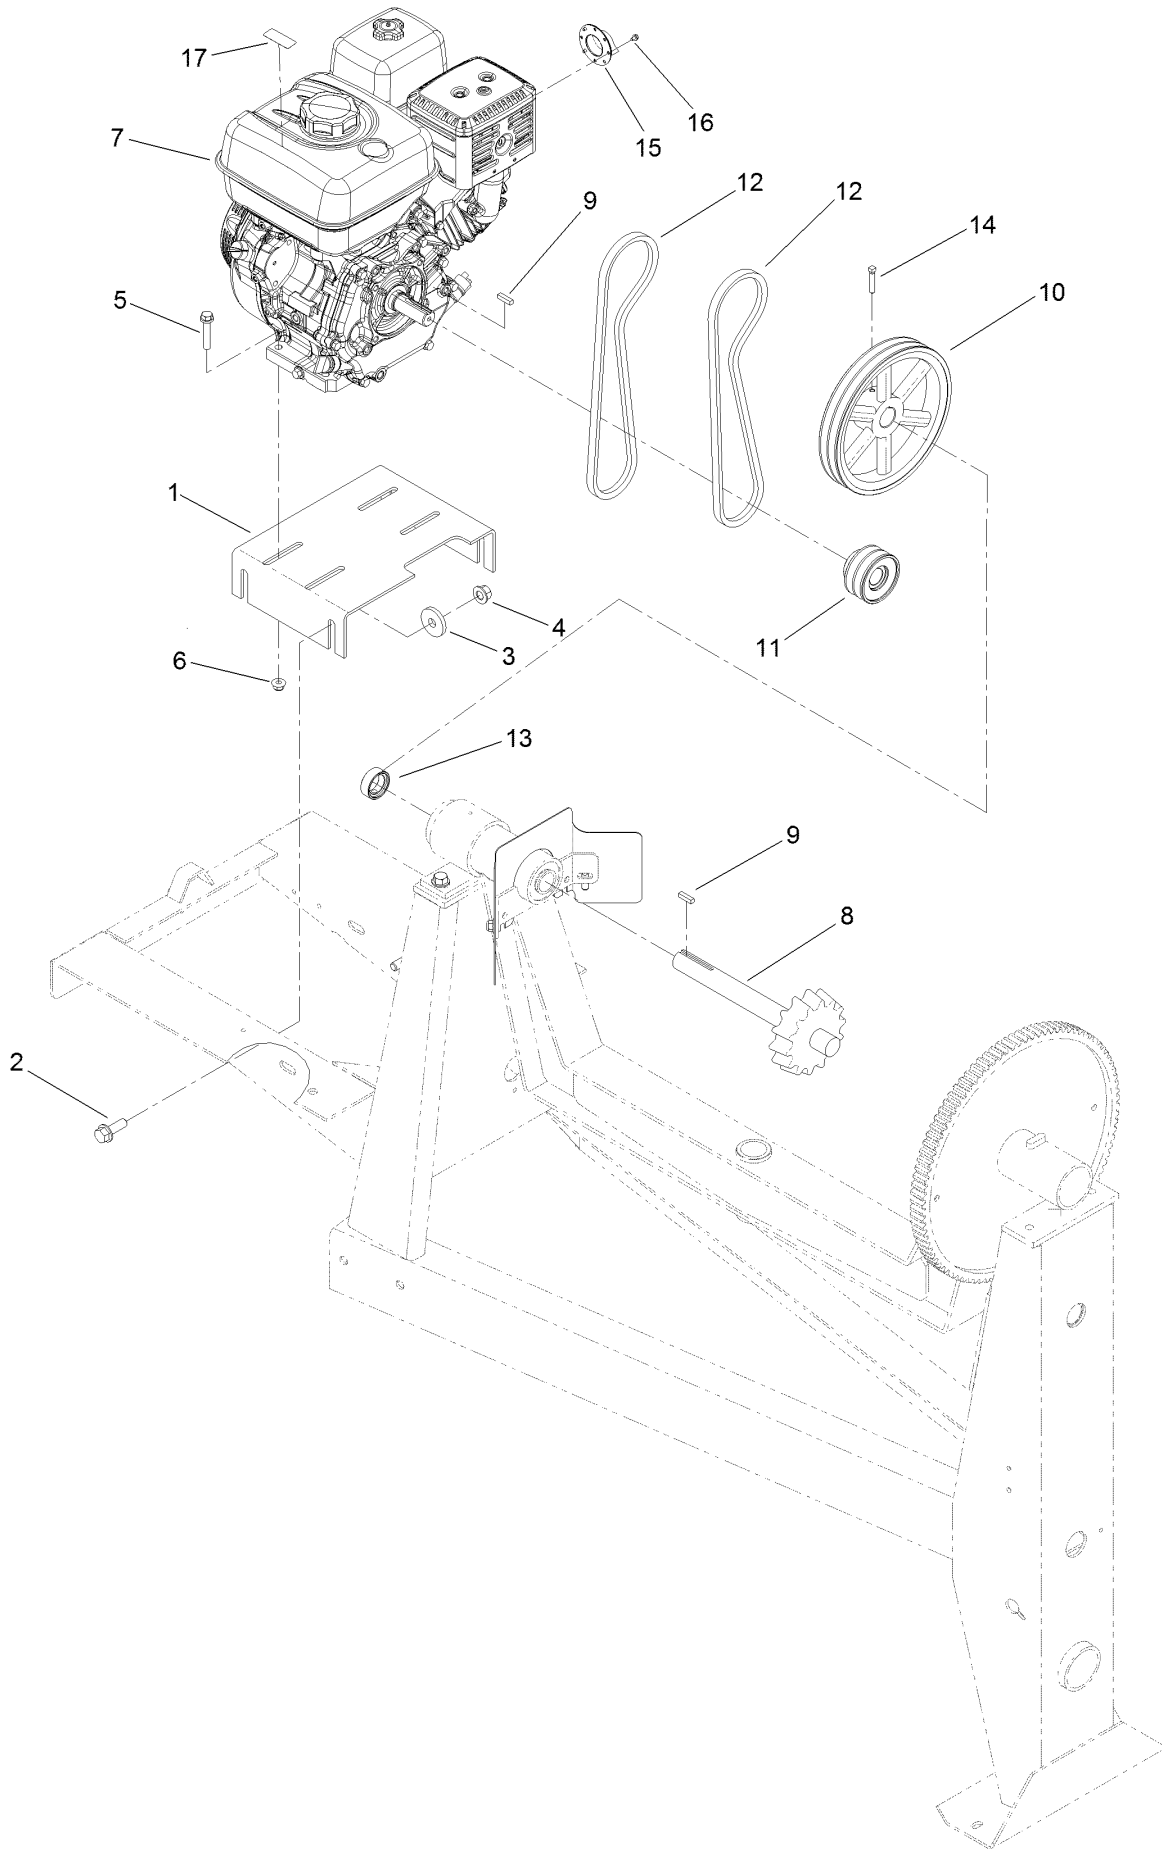

Engine Assembly

Engine Assembly (continued)

<i>Ref.</i>	<i>Part Number</i>	<i>Qty.</i>	<i>Description</i>	<i>Ref.</i>	<i>Part Number</i>	<i>Qty.</i>	<i>Description</i>
1	ST28040-03	1	Base-Motor	10	ST34986-03	1	Sheave
2	100-6116	4	Screw-HHF	11	ST34984	1	Sheave
3	ST26326	4	Washer-Flat	12	127-0075	2	Belt-V
4	99-5107	4	Nut-Lock	13	ST32176	1	Collar-Locking
5	108-3742	4	Screw-HHF	14	909546	2	Screw-Set
6	104-8301	4	Nut-HF, NI	15	120-1886	1	Deflector-Exhaust, Honda
7	125-4812	1	Engine-Honda, Gx240 ●	16	127-7578	3	Screw-HWH
8	ST21487	1	Shaft-Drive	17	130-8322	1	Decal-Warning, Ethanol
9	5-7280	2	Key				

● Obtain parts from www.honda-engines.com