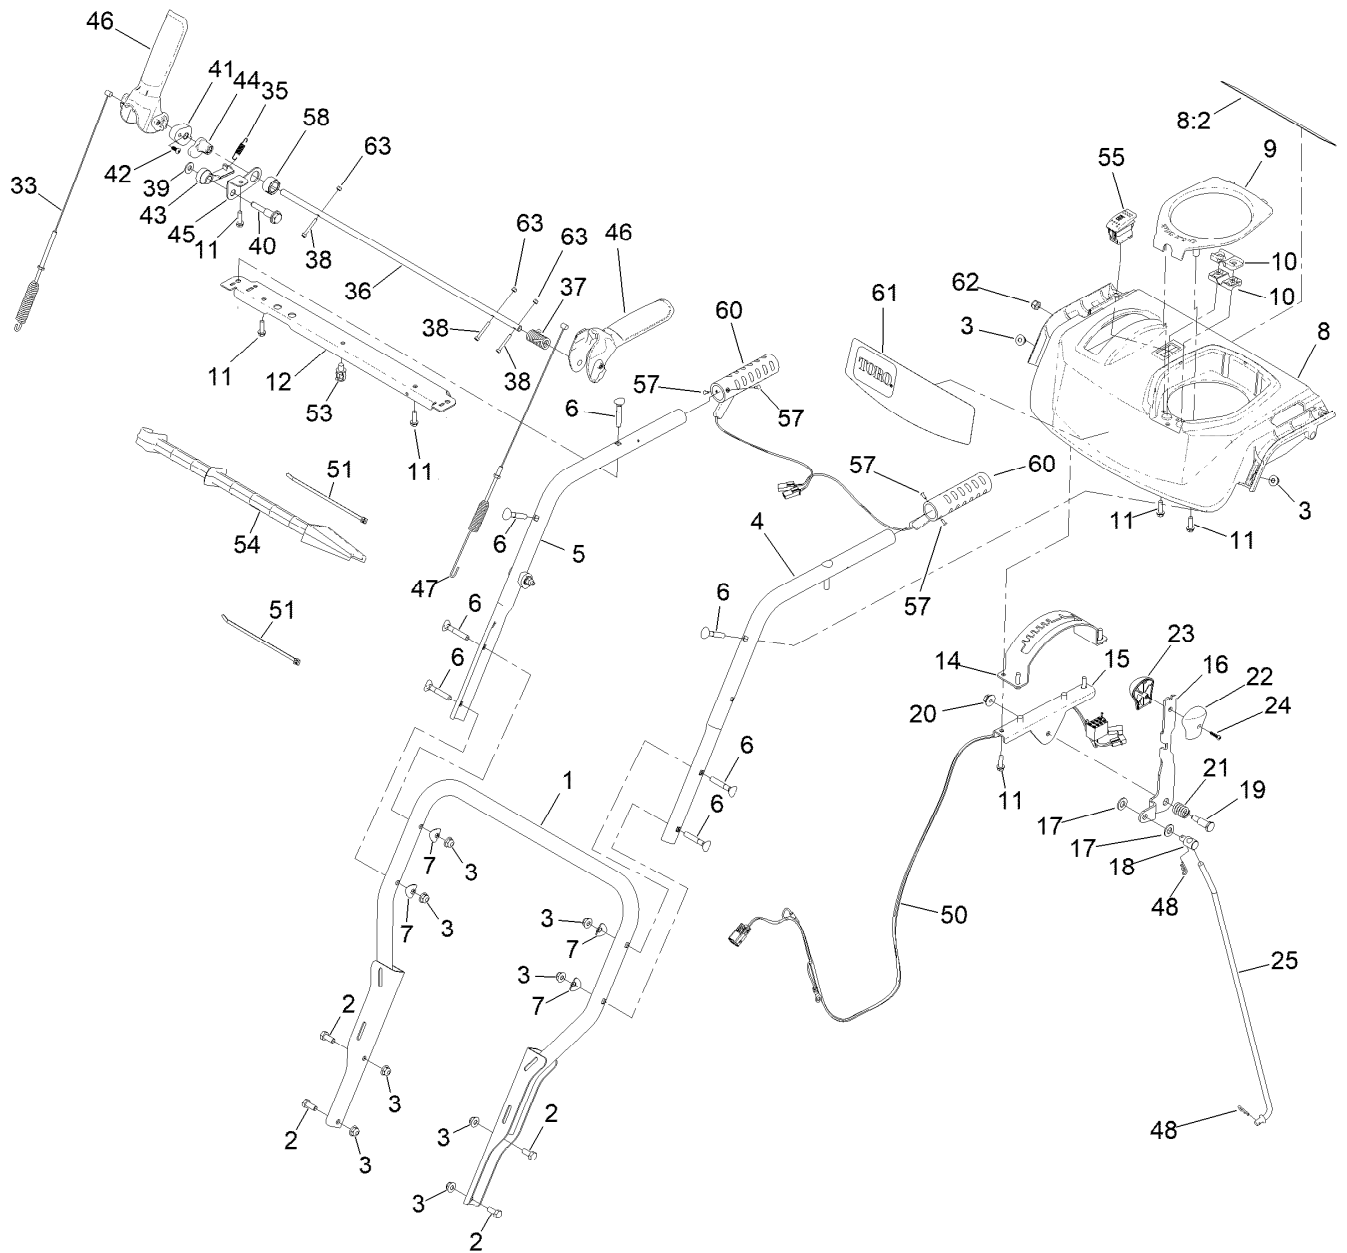

Handle Assembly

Handle Assembly (continued)

<i>Ref.</i>	<i>Part Number</i>	<i>Qty.</i>	<i>Description</i>	<i>Ref.</i>	<i>Part Number</i>	<i>Qty.</i>	<i>Description</i>
1	136-6682-03	1	Lower Handle ASM	36	137-6182	1	Rod-Lockout
2	137-3052	4	Screw-HH	37	138-0678	1	Spring-Torsion, Handle Return
3	138-8401	12	Nut-HF	38	145-0660	3	Screw-HSH,Spl
4	137-6206-03	1	Handle-Upper, LH	39	98-3499	1	Washer-Flat
5	137-6207-03	1	Handle-Upper, RH	40	138-0681	1	Screw-Shoulder
6	137-3107	8	Screw-Handle	41	144-0320	1	Handle Lock
7	137-3009	4	Washer-Cup	42	137-9137	1	Screw-PPH
8	145-0665	1	Control Panel Assembly	43	144-0321	1	Latch, Lockout
8:2	137-6249	1	Decal-Safety	44	138-8466	1	Cam-Lockout
9	137-6178	1	Cover-Quickstick	45	138-3652	1	Link-Lockout
10	105-9987	2	Support-Rod	46	137-6171	2	Lever-Control
11	137-3099	9	Screw-Plastite, HWH	47	138-0728	1	Cable-Traction
12	137-6197-01	1	Brace-Console	48	137-3083	2	Pin-Hair
14	137-6187-03	1	Gate-Shift	50	138-3644	1	Harness-Wire, LED And Hand Warmers
15	137-6188-03	1	Bracket-Shift	51	614249	2	Tie-Cable
16	137-6231-03	1	Selector-Speed	53	32180-030	1	Clip-Tie
17	115-1166	2	Washer-Flat	54	110-3408	1	Stick-Cleanout
18	136-7193	1	Trunnion-Rod	55	122-1124	1	Switch-Rocker, On-None-Off (Heater)
19	137-3103	1	Screw-Shoulder, HH	57	3290-271	4	Rivet-Pop
20	137-3038	1	Nut-HF	58	138-8467	1	Collar-Cam
21	136-7121	1	Spring-Compression	60	144-1602	1	Red Heated Grip
22	105-9999	1	Knob-Shift, LH	61	144-0309	1	Decal-Console
23	106-4423	1	Knob-Shift, RH	62	137-3093	1	Nut-Hex
24	94-4496	1	Screw-PPH	63	140-3749	3	Nut-Lock Rohs
25	137-6225	1	Rod-Shift				
33	138-3661	1	Cable-Auger				
35	136-7161	1	Spring-Lockout, Handle