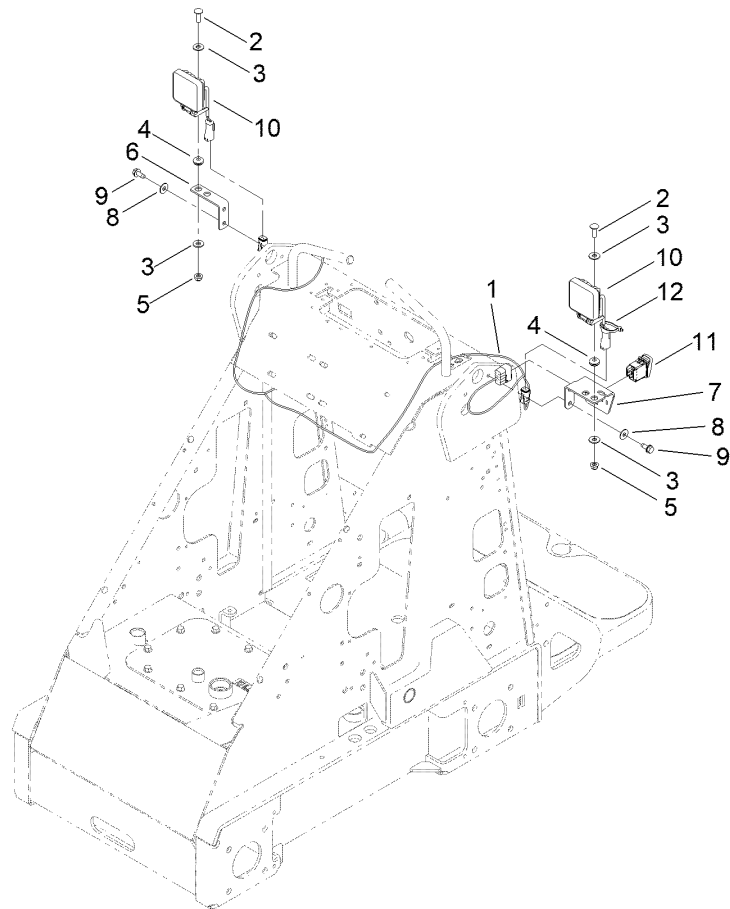

Count on it.

Parts Catalog

Light Kit
Dingo® Compact Tool Carrier

Model No. 144-7101

Light Kit Assembly No. 144-7101

TX427/TX525 Models
#8 Not needed when installed on TX units.
#99 only for TX Models.

323/320D Models

Light Kit Assembly No. 144-7101 (continued)

<i>Ref.</i>	<i>Part Number</i>	<i>Qty.</i>	<i>Description</i>	<i>Ref.</i>	<i>Part Number</i>	<i>Qty.</i>	<i>Description</i>
1	122-2196	1	Harness-Wire,Work Light	7	144-7102-03	1	Bracket, Light Switch
1:5	218-578	1	Fuse-Blade, 10 Amp ●	8	3290-456	2	Washer-Belleville
2	3230-28	2	Screw-CARR	9	32144-70	4	Screw-HWHTF
3	3256-3	4	Washer-Flat	10	140-6990	2	Light-Work, LED
4	237-141	2	Grommet-Rubber	11	112-9421	1	Switch
5	104-8300	2	Nut-HF, NI	12	3290-379	2	Tie-Cable
6	105-0304	1	Bracket-Light	99	218-578	1	Fuse-Blade, 10 Amp