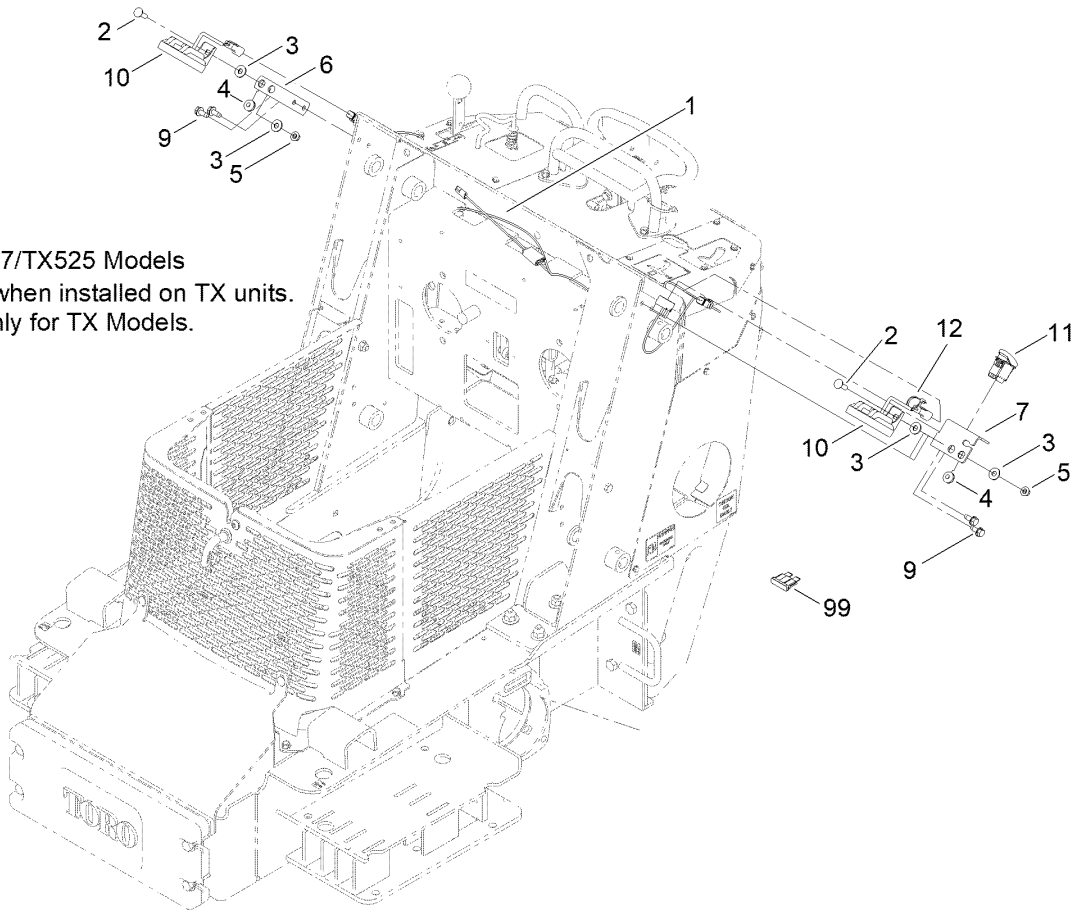

Count on it.

Parts Catalog

Light Kit
Dingo® Compact Tool Carrier

Model No. 144-7101

Light Kit Assembly No. 144-7101

TX427/TX525 Models
#8 Not needed when installed on TX units.
#99 only for TX Models.

323/320D Models

Light Kit Assembly No. 144-7101 (continued)

<i>Ref.</i>	<i>Part Number</i>	<i>Qty.</i>	<i>Description</i>	<i>Ref.</i>	<i>Part Number</i>	<i>Qty.</i>	<i>Description</i>
1	122-2196	1	Harness-Wire,Work Light	7	144-7102-03	1	Bracket, Light Switch
1:5	218-578	1	Fuse-Blade, 10 Amp ●	8	3290-456	2	Washer-Belleville
2	3230-28	2	Screw-CARR	9	32144-70	4	Screw-HWHTF
3	3256-3	4	Washer-Flat	10	140-6990	2	Light-Work, LED
4	237-141	2	Grommet-Rubber	11	112-9421	1	Switch
5	104-8300	2	Nut-HF, NI	12	3290-379	2	Tie-Cable
6	105-0304	1	Bracket-Light	99	218-578	1	Fuse-Blade, 10 Amp