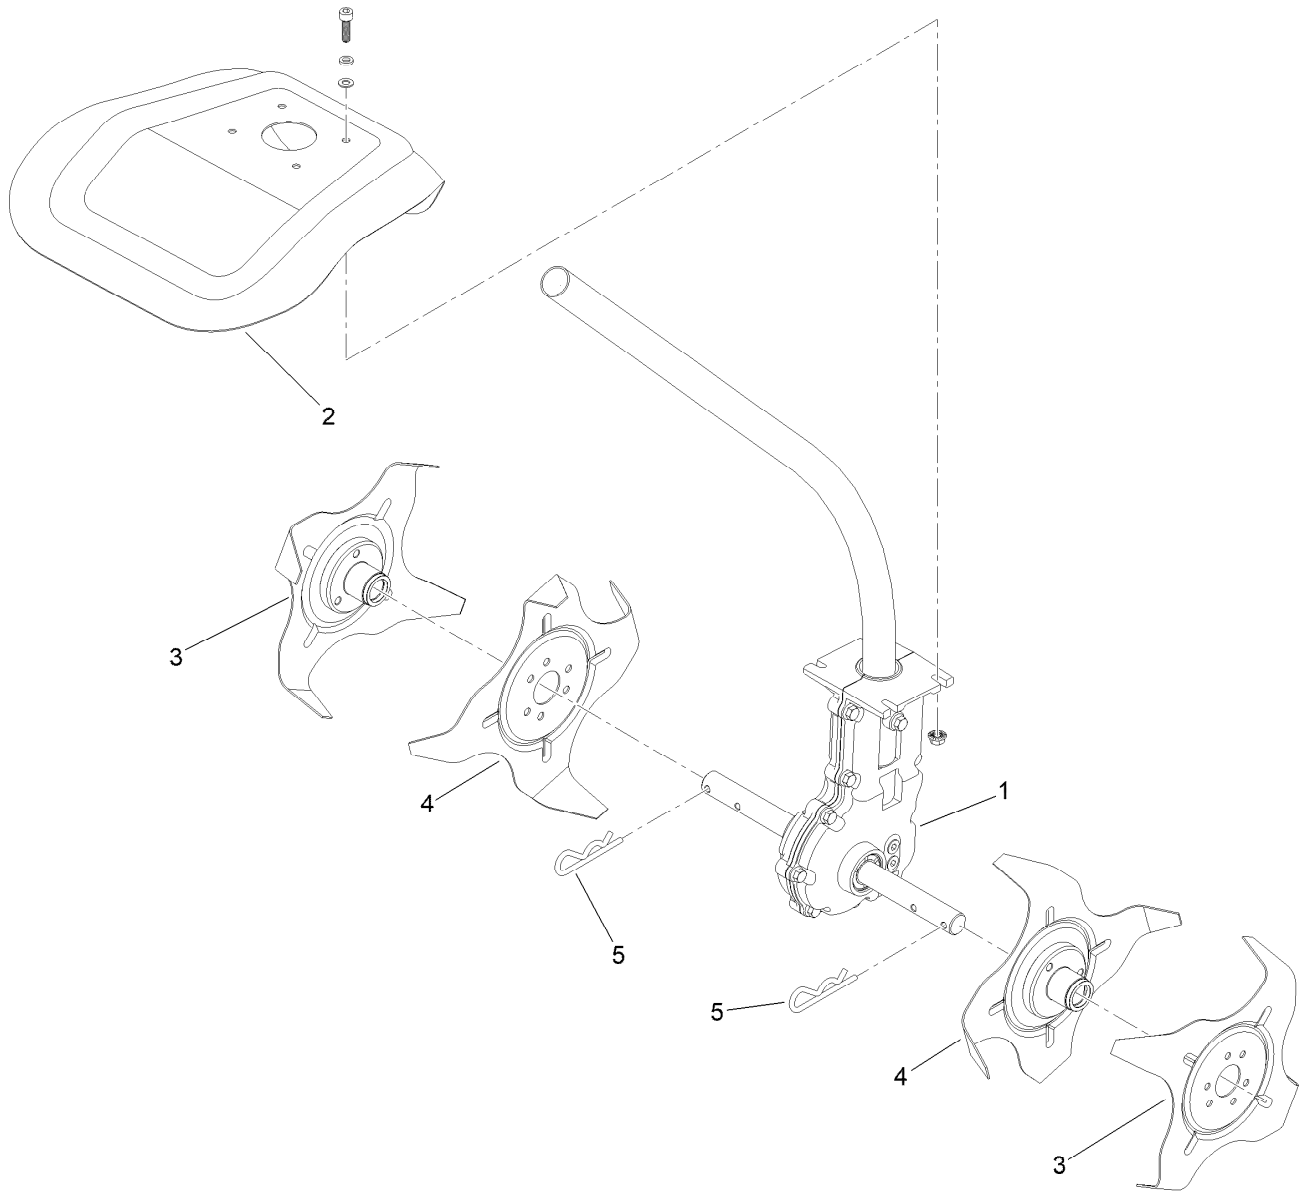

Count on it.

Parts Catalog

**Cultivator Attachment
Flex-Force Power System™ 60V MAX
Attachment**

Model No. 88715—Serial No. 322000001 and Up

Cultivator Attachment Assembly Flex-Force Power System 60V MAX

Ref.	Part Number	Qty.	Description
1		1	Gear Box ●
2	145-4871	1	Auger Cover
3	145-4869	1	Blade Set (Outer)
4	145-4870	1	Blade Set (Inner)
5	145-4872	1	Clevis Pin Set (2)

● Not serviced separately

Attachments and Accessories

For 88715 Cultivator Attachment Flex-Force Power System 60V MAX Attachment

Product Name	Model/Part
60V Battery Charger 2 AMP	88602
60V Rapid Battery Charger 5.4 AMP	88605
60V Battery Charger 1 AMP	88610
60V 2.0 AH Battery	88620
60V LI-ION Battery 2.5 AH.....	88625
60V LI-ION, Battery 4.0 AH	88640
60V LI-ION Battery 5.0 AH.....	88650
60V LI-ION Battery 6.0 AH.....	88660
60V LI-ION Battery 7.5 AH.....	88675