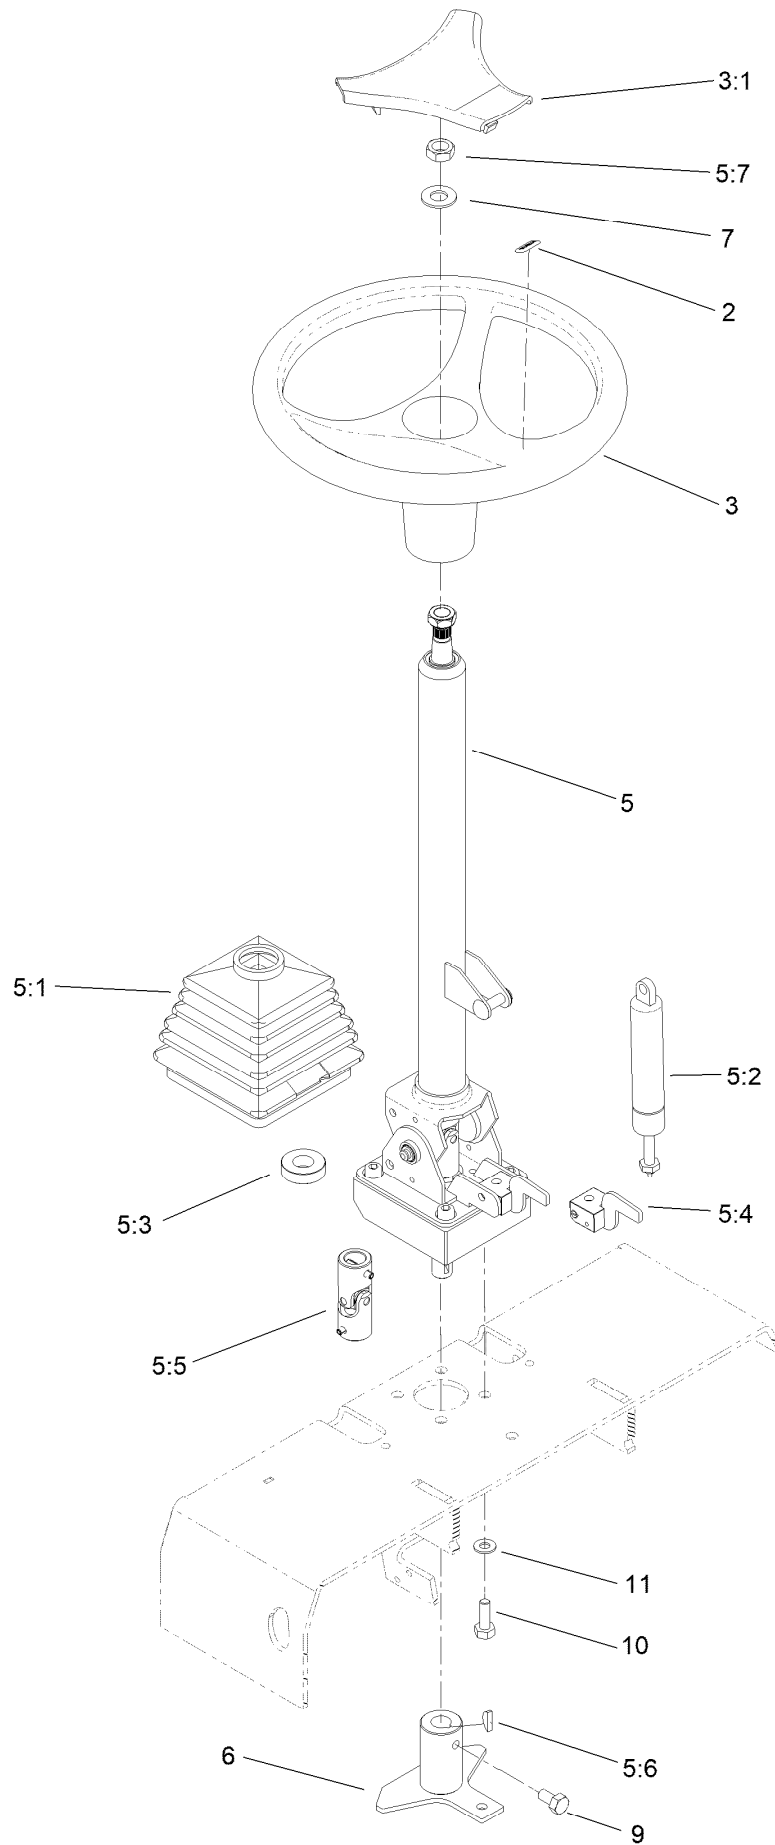

Seat Assembly (continued)

<i>Ref.</i>	<i>Part Number</i>	<i>Qty.</i>	<i>Description</i>	<i>Ref.</i>	<i>Part Number</i>	<i>Qty.</i>	<i>Description</i>
1	131-6449-03	1	Seat Support	26	3256-23	4	Washer-Plain
2	131-6447-03	1	Seat Pan	27	132-4750-03	1	Bracket-Seat, LH
3	133-8896	1	Seat Adjuster Lever ASM	28	3274-10	4	Screw-HSH
4	131-6448-03	1	Bracket-Seat, RH	29	120-2244	1	Hourmeter
5	133-1729	1	Seat Assembly	30	119-8355	1	Switch-Rocker
5:1	111-6564	1	Arm Rest Kit	31	HY3966	9	Tie-Cable
6	132-4751-01	1	Support-Frame, Rear	32	33104-016	4	Screw-HHF
7	09472	6	Washer-Plain	33	100-3524	1	Switch-Seat
8	ZBH1F025U	2	Bolt-HH	34	122-0423	1	Module-Ground, Magneto
9	88-7860	2	Spacer	35	32105-8	2	Screw-SHH
10	09475	5	Washer	36	110-3145	2	Nut-Lock
11	03469	4	Washer-Spring	37	122-2353	1	Harness-Wire, Greens Roller
12	03162	4	Screw-HH	38	132-4806-03	1	Light Mount
13	107-1865	2	R-Clamp	39	132-4805-03	1	Light Mount
14	104-7050	1	Tube-Manual	40	09263	2	Washer
15	104-7048	1	Cap-Housing	41	09363	2	Screw-HH
16	ZWP1F000U	4	Washer-Plain	42	133-8793	2	Light-LED
17	09438	8	Nut-Nyloc	43	133-2797	1	Disc-Plunger
18	09362	2	Screw-HH	44	122-1869	2	Harness-Wire, Jumper
19	92-8990	1	Adjuster-Seat, Non-Locking	45	99-7430	1	Relay-Mini
20	104-8300	10	Nut-HF, NI	46	119-4320	1	Regulator
21	68-3270	2	Bumper-Rubber	47	09363	2	Screw-HH
22	09441	1	Nut-Hex, NI	48	09472	2	Washer-Plain
23	33104-040	1	Screw-HHF	49	09438	2	Nut-Nyloc
24	66-2630	1	Latch-Seat	99	107-0342	1	Sealant-Electrical ●
25	09361	2	Screw-HH				

● Not illustrated

Steering Wheel Assembly