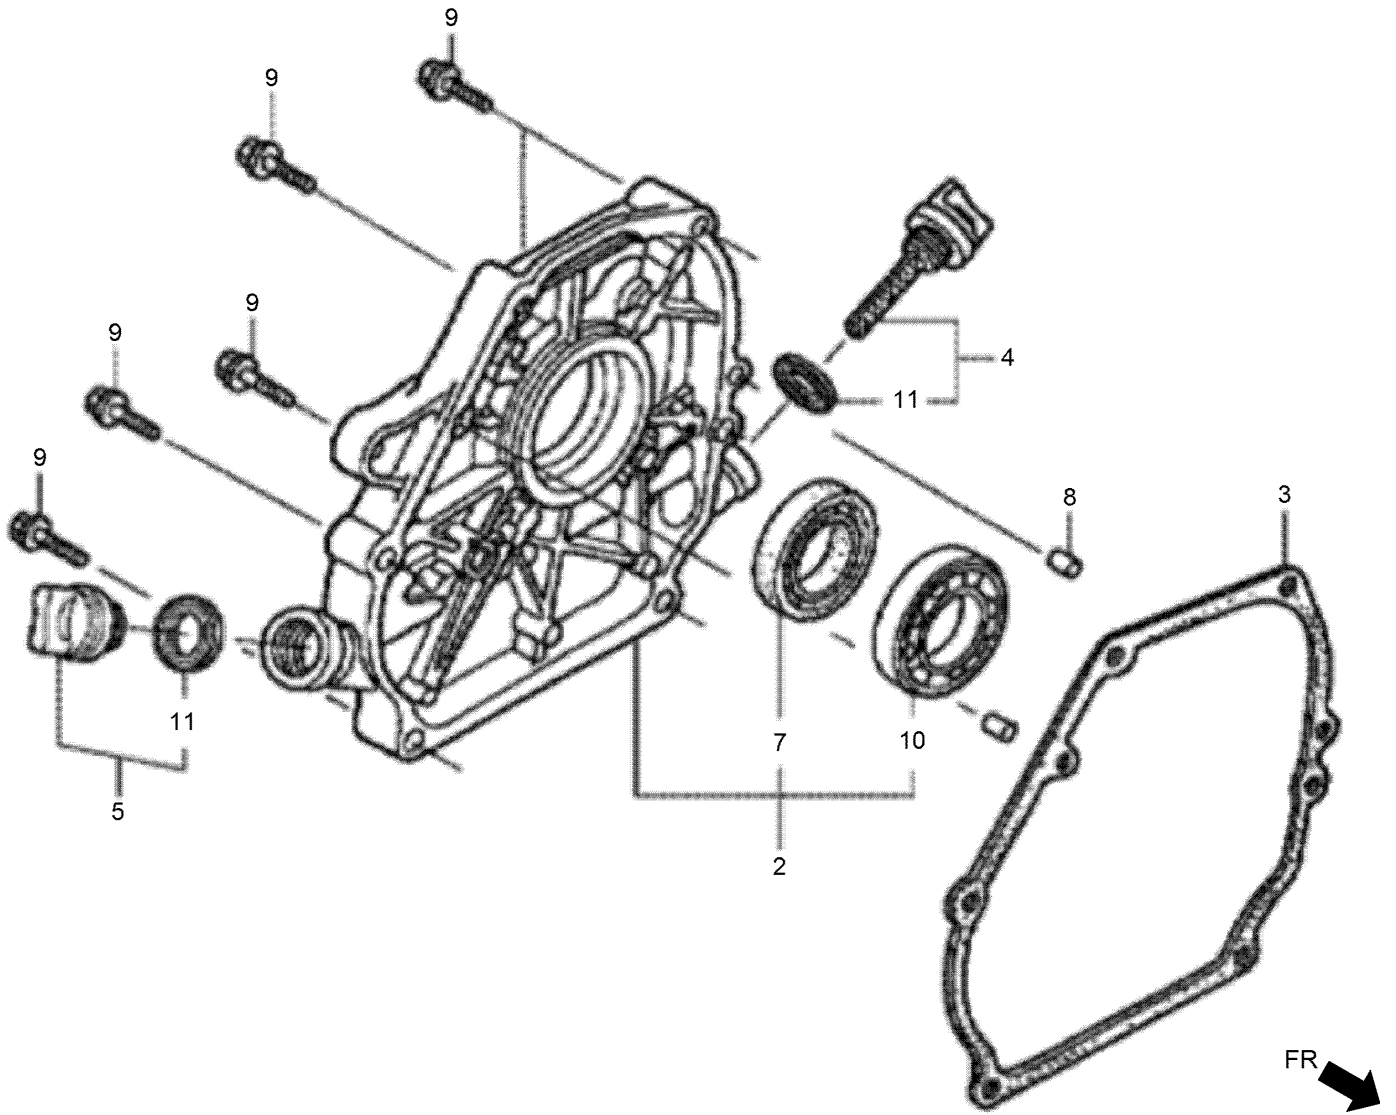

Crankcase Cover Assembly

Crankcase Cover Assembly (continued)

<i>Ref.</i>	<i>Part Number</i>	<i>Qty.</i>	<i>Description</i>	<i>Ref.</i>	<i>Part Number</i>	<i>Qty.</i>	<i>Description</i>
2	132-0103	1	Cover ASM-Crankcase	7	132-0658	1	Oil Seal-25X41.25X6
3	132-0108	1	Packing-Case Cover	8	132-0695	2	Dowel Pin-8X14
4	132-0220	1	Cap ASM-Oil Filler	9	131-8225	6	Bolt-Flange-8X32
5	132-0221	1	Cap ASM-Oil Filler	10	131-8227	1	Bearing-Radial Ball-6205
7	132-0654	1	Oil Seal-25X41X6	11	132-0224	2	Packing-Oil Filler Cap