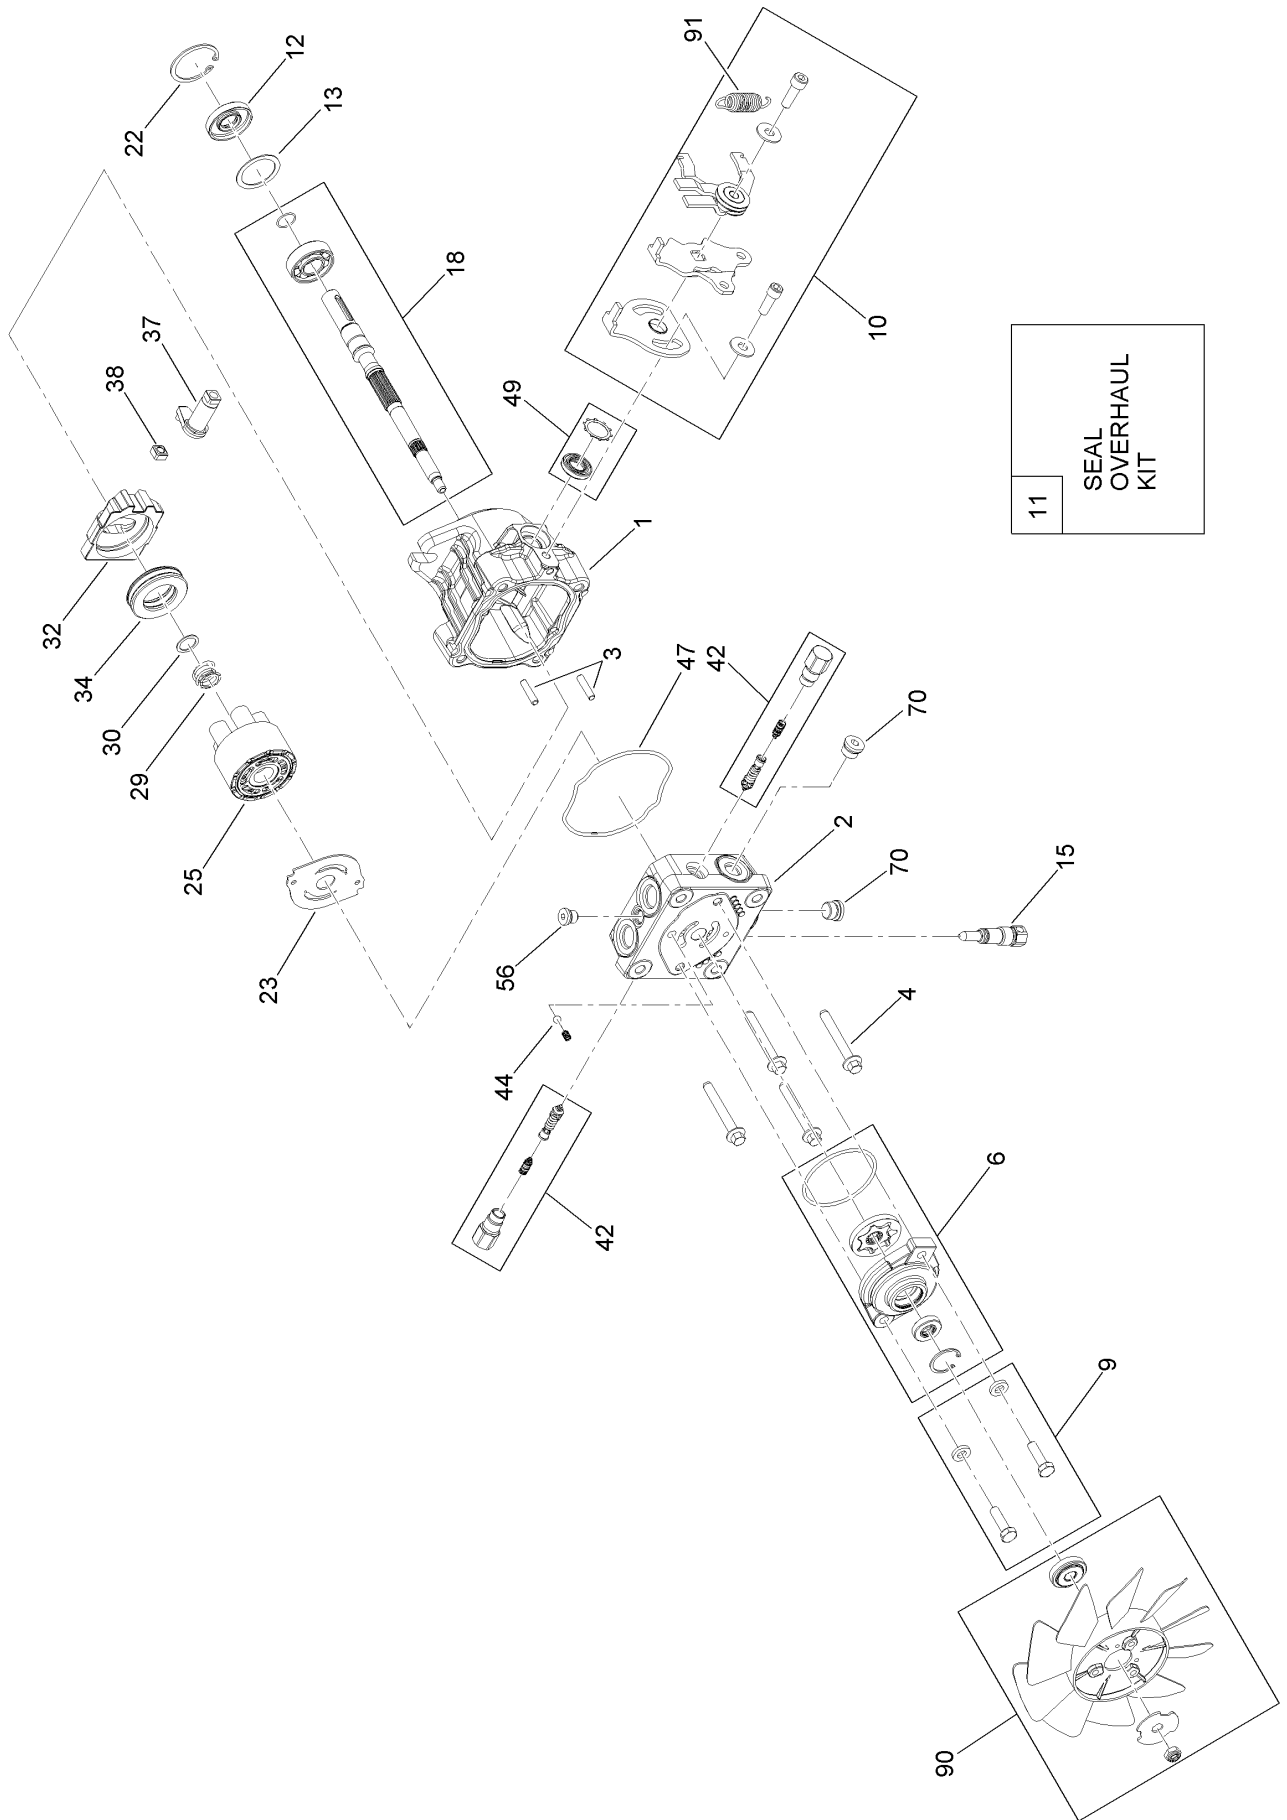

Hydraulic Pump Assembly No. 132-4797

Hydraulic Pump Assembly No. 132-4797 (continued)

<i>Ref.</i>	<i>Part Number</i>	<i>Qty.</i>	<i>Description</i>	<i>Ref.</i>	<i>Part Number</i>	<i>Qty.</i>	<i>Description</i>
1	133-1780	1	Housing Kit	30	133-1794	1	Washer-Flat
2	133-1781	1	Endcap Kit	32	133-1795	1	Swashplate-Coated, 10Cc
3	106-8753	2	Pin-Headless, Straight	34	121-3235	1	Bearing-Thrust, Plastic Cage
4	133-1783	4	Hex Flange Bolt	37	133-1797	1	Arm-Trunnion, Square (Taper)
6	133-1784	1	STD Charge Pump Kit	38	133-1798	1	Slot-Guide
9	133-1785	1	Charge Pump Bolt Kit	42	133-1799	2	Shock Valve 160 Bar Kit
10	115-4459	1	Return Kit	44	136-6150	1	Charge Relief Kit
11	105-6184	1	Seal Overhaul Kit ●	47	125-4682	1	O-Ring
12	104-5310	1	Seal-Lip	49	106-8761	1	Trunnion Seal / Retainer Kit
13	133-1787	1	Washer-Flat	56	106-8762	1	Plug-HSH
15	106-8759	1	Bypass Valve Kit	70	104-2189	2	Plug-Thread, Straight
18	133-1789	1	Shaft Kit	90	136-6154	1	Fan/Hub Kit
22	104-5309	1	Ring-Retaining	91	115-8307	1	Spring-Extension
23	105-6185	1	Plate-Valve				
25	103-2666	1	Cylinder Block Kit				
29	133-1793	1	Spring-Block				

● Not illustrated