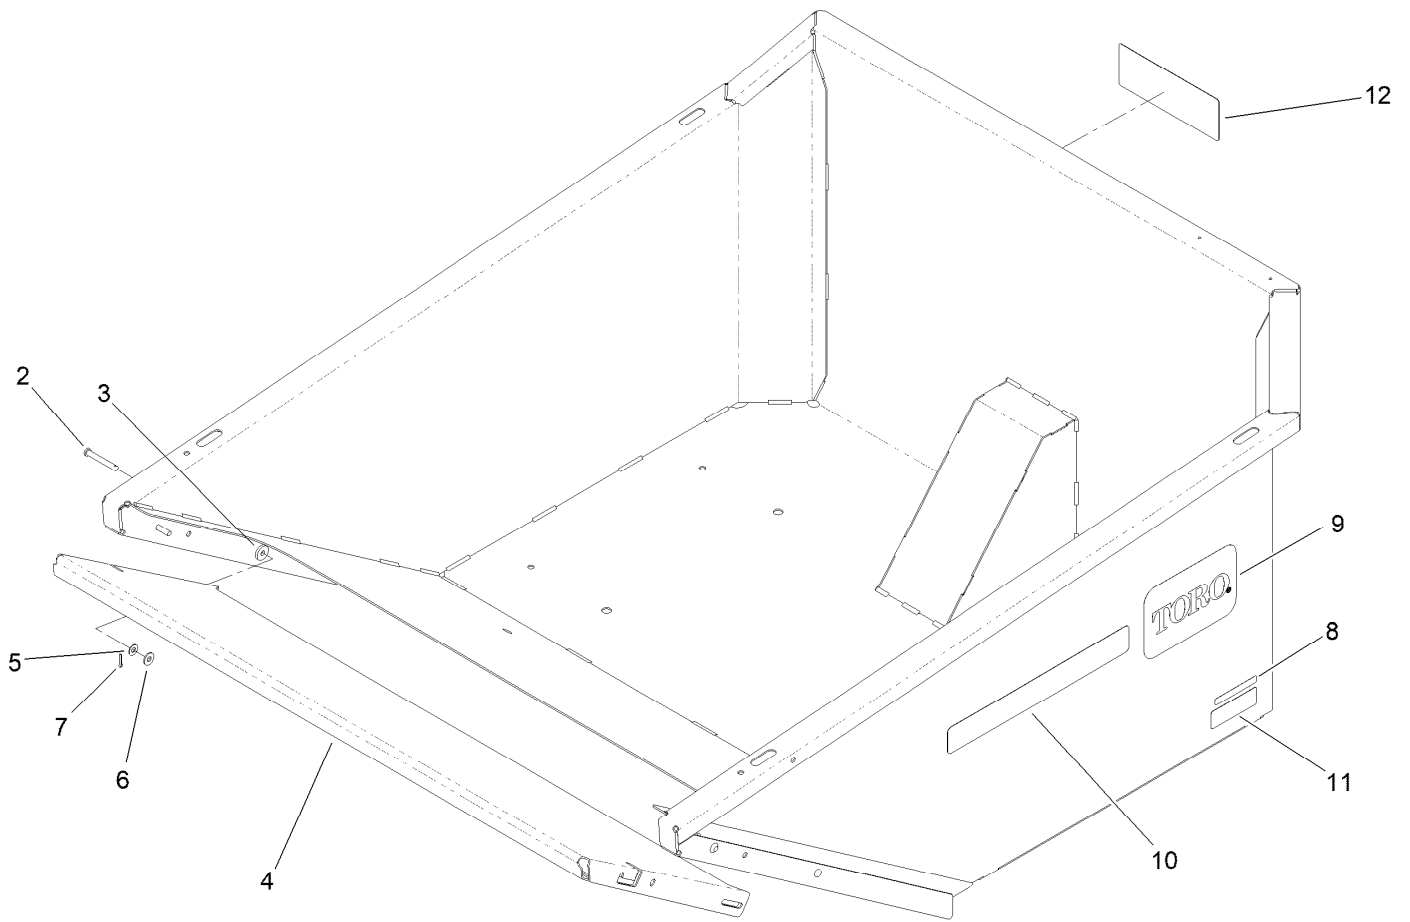

Count on it.

Parts Catalog

Mulch Force

GrandStand® Multi Force®

Model No. 78597—Serial No. 40000000 and Up

Mulch Dump Assembly

Ref.	Part Number	Qty.	Description	Ref.	Part Number	Qty.	Description
1	140-1934-03	1	Gs Dump Pin Mnt Wldmnt	19	140-4330-03	1	Gs Mulch Dump Strut Wldmnt
2	140-1936-03	1	Gs Dump Receiver Wldmnt	20	116-6302	1	Pin, Pivot
3	140-1923-03	1	Lift Plate Wldmnt	21	1-806005	1	Pin-Cotter
4	139-5872	2	Bearing-Flange	22	133-2021	1	Pin-Hitch
5	3230-2	1	Bolt-CARR	23	92-2762	1	Pin-Hair
6	140-7789	2	Gusset-Cover	25	116-4279	2	Bearing-Flange
7	104-8300	11	Nut-HF, NI	26	3231-9	4	Screw-CARR
8	3256-23	2	Washer-Plain	27	104-8301	4	Nut-HF, NI
9	240-14	2	Bumper-Rubber	28	133-2085	1	Pin-Attach
10	104-7201	2	Nut-HF	29	3290-343	1	Pin-Hair
11	93-6674	2	Decal-Warning	30	115-7211	2	Bushing-Flanged
12		1	Mulch Bucket ●	34	3269-32	2	Rivet-Pop
13	3256-35	6	Washer-Flat	35	120-7950	2	Screw-Torx
14	3274-104	6	Screw-HSBH	37	144-6948	2	Pin-Snap (1/4), Lanyard
15	120-0625	2	Decal-Warning	38	3230-3	4	Screw-CARR
17	114-0463	1	Washer-Friction, Composite	39	3296-56	2	Nut-Lock, NI
18	140-5426	1	Bracket-Lock, Kickstand				

● Not serviced separately

Mulch Bucket Assembly

<i>Ref.</i>	<i>Part Number</i>	<i>Qty.</i>	<i>Description</i>
2	283-57	2	Pin-Clevis
3	135-6341	2	Washer
4	144-3896-03	1	Mulch Door [black]
5	136-7288	2	Washer-Nylon
6	119-8952	2	Washer
7	3272-5	2	Pin-Cotter
8	133-8061	1	Decal-Warning
9	105-1217	2	Decal
10	144-6891	2	Decal - Mulch Force
11	120-0625	2	Decal-Warning
12	144-1450	1	Decal-Load Capacity