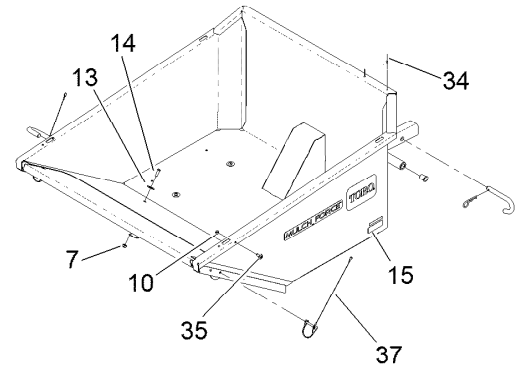

Count on it.

Parts Catalog

Mulch Force

GrandStand® Multi Force®

Model No. 78597—Serial No. 40000000 and Up

Mulch Dump Assembly

Ref.	Part Number	Qty.	Description	Ref.	Part Number	Qty.	Description
1	140-1934-03	1	Gs Dump Pin Mnt Wldmnt	19	140-4330-03	1	Gs Mulch Dump Strut Wldmnt
2	140-1936-03	1	Gs Dump Receiver Wldmnt	20	116-6302	1	Pin, Pivot
3	140-1923-03	1	Lift Plate Wldmnt	21	1-806005	1	Pin-Cotter
4	139-5872	2	Bearing-Flange	22	133-2021	1	Pin-Hitch
5	3230-2	1	Bolt-CARR	23	92-2762	1	Pin-Hair
6	140-7789	2	Gusset-Cover	25	116-4279	2	Bearing-Flange
7	104-8300	11	Nut-HF, NI	26	3231-9	4	Screw-CARR
8	3256-23	2	Washer-Plain	27	104-8301	4	Nut-HF, NI
9	240-14	2	Bumper-Rubber	28	133-2085	1	Pin-Attach
10	104-7201	2	Nut-HF	29	3290-343	1	Pin-Hair
11	93-6674	2	Decal-Warning	30	115-7211	2	Bushing-Flanged
12		1	Mulch Bucket ●	34	3269-32	2	Rivet-Pop
13	3256-35	6	Washer-Flat	35	120-7950	2	Screw-Torx
14	3274-104	6	Screw-HSBH	37	144-6948	2	Pin-Snap (1/4), Lanyard
15	120-0625	2	Decal-Warning	38	3230-3	4	Screw-CARR
17	114-0463	1	Washer-Friction, Composite	39	3296-56	2	Nut-Lock, NI
18	140-5426	1	Bracket-Lock, Kickstand				

● Not serviced separately

Mulch Bucket Assembly

<i>Ref.</i>	<i>Part Number</i>	<i>Qty.</i>	<i>Description</i>
2	283-57	2	Pin-Clevis
3	135-6341	2	Washer
4	144-3896-03	1	Mulch Door [black]
5	136-7288	2	Washer-Nylon
6	119-8952	2	Washer
7	3272-5	2	Pin-Cotter
8	133-8061	1	Decal-Warning
9	105-1217	2	Decal
10	144-6891	2	Decal - Mulch Force
11	120-0625	2	Decal-Warning
12	144-1450	1	Decal-Load Capacity