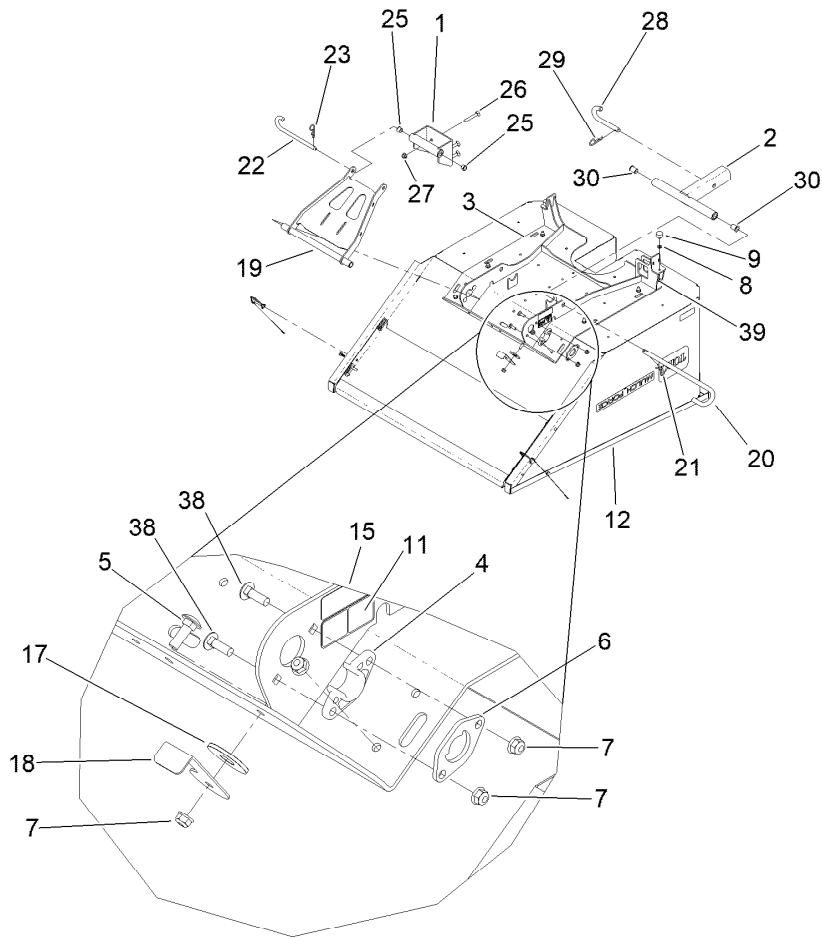

Count on it.

Parts Catalog

Mulch Force

GrandStand® Multi Force®

Model No. 78597—Serial No. 40000000 and Up

Mulch Dump Assembly

Ref.	Part Number	Qty.	Description	Ref.	Part Number	Qty.	Description
1	140-1934-03	1	Gs Dump Pin Mnt Wldmnt	19	140-4330-03	1	Gs Mulch Dump Strut Wldmnt
2	140-1936-03	1	Gs Dump Receiver Wldmnt	20	116-6302	1	Pin, Pivot
3	140-1923-03	1	Lift Plate Wldmnt	21	1-806005	1	Pin-Cotter
4	139-5872	2	Bearing-Flange	22	133-2021	1	Pin-Hitch
5	3230-2	1	Bolt-CARR	23	92-2762	1	Pin-Hair
6	140-7789	2	Gusset-Cover	25	116-4279	2	Bearing-Flange
7	104-8300	11	Nut-HF, NI	26	3231-9	4	Screw-CARR
8	3256-23	2	Washer-Plain	27	104-8301	4	Nut-HF, NI
9	240-14	2	Bumper-Rubber	28	133-2085	1	Pin-Attach
10	104-7201	2	Nut-HF	29	3290-343	1	Pin-Hair
11	93-6674	2	Decal-Warning	30	115-7211	2	Bushing-Flanged
12		1	Mulch Bucket ●	34	3269-32	2	Rivet-Pop
13	3256-35	6	Washer-Flat	35	120-7950	2	Screw-Torx
14	3274-104	6	Screw-HSBH	37	144-6948	2	Pin-Snap (1/4), Lanyard
15	120-0625	2	Decal-Warning	38	3230-3	4	Screw-CARR
17	114-0463	1	Washer-Friction, Composite	39	3296-56	2	Nut-Lock, NI
18	140-5426	1	Bracket-Lock, Kickstand				

● Not serviced separately

Mulch Bucket Assembly

<i>Ref.</i>	<i>Part Number</i>	<i>Qty.</i>	<i>Description</i>
2	283-57	2	Pin-Clevis
3	135-6341	2	Washer
4	144-3896-03	1	Mulch Door [black]
5	136-7288	2	Washer-Nylon
6	119-8952	2	Washer
7	3272-5	2	Pin-Cotter
8	133-8061	1	Decal-Warning
9	105-1217	2	Decal
10	144-6891	2	Decal - Mulch Force
11	120-0625	2	Decal-Warning
12	144-1450	1	Decal-Load Capacity