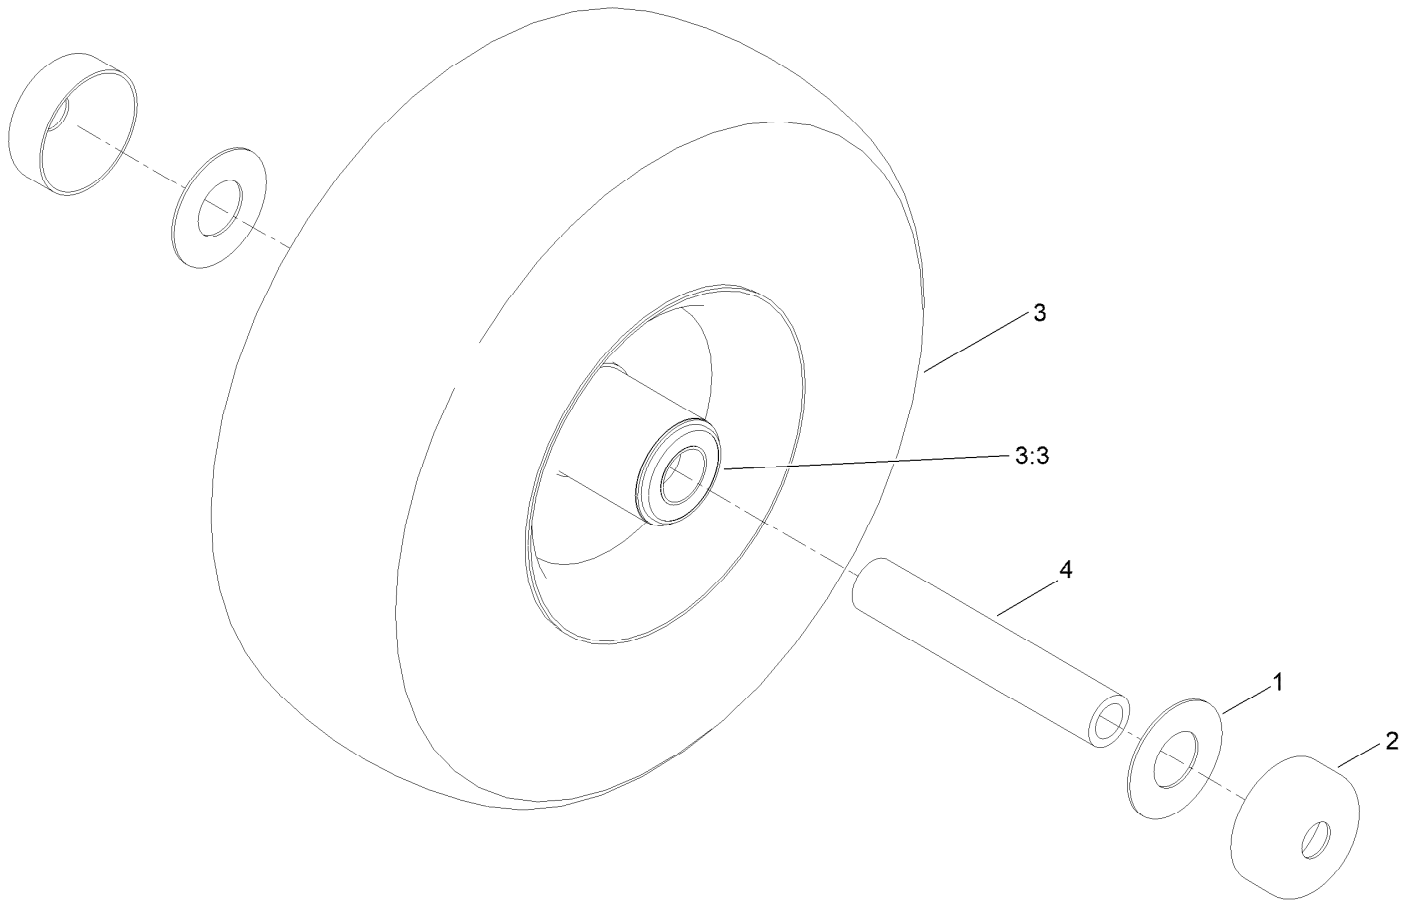

Parts Catalog

Caster Wheel Kit

Model No. 145-0475

Caster Wheel Kit Assembly No. 145-0475

<i>Ref.</i>	<i>Part Number</i>	<i>Qty.</i>	<i>Description</i>
1	136-5590	4	Washer
2	138-7208	4	Guard-Seal
3	145-0449	2	Tire And Wheel ASM
3:3	136-4190	2	Bearing
4	138-7240	2	Bushing-Spanner