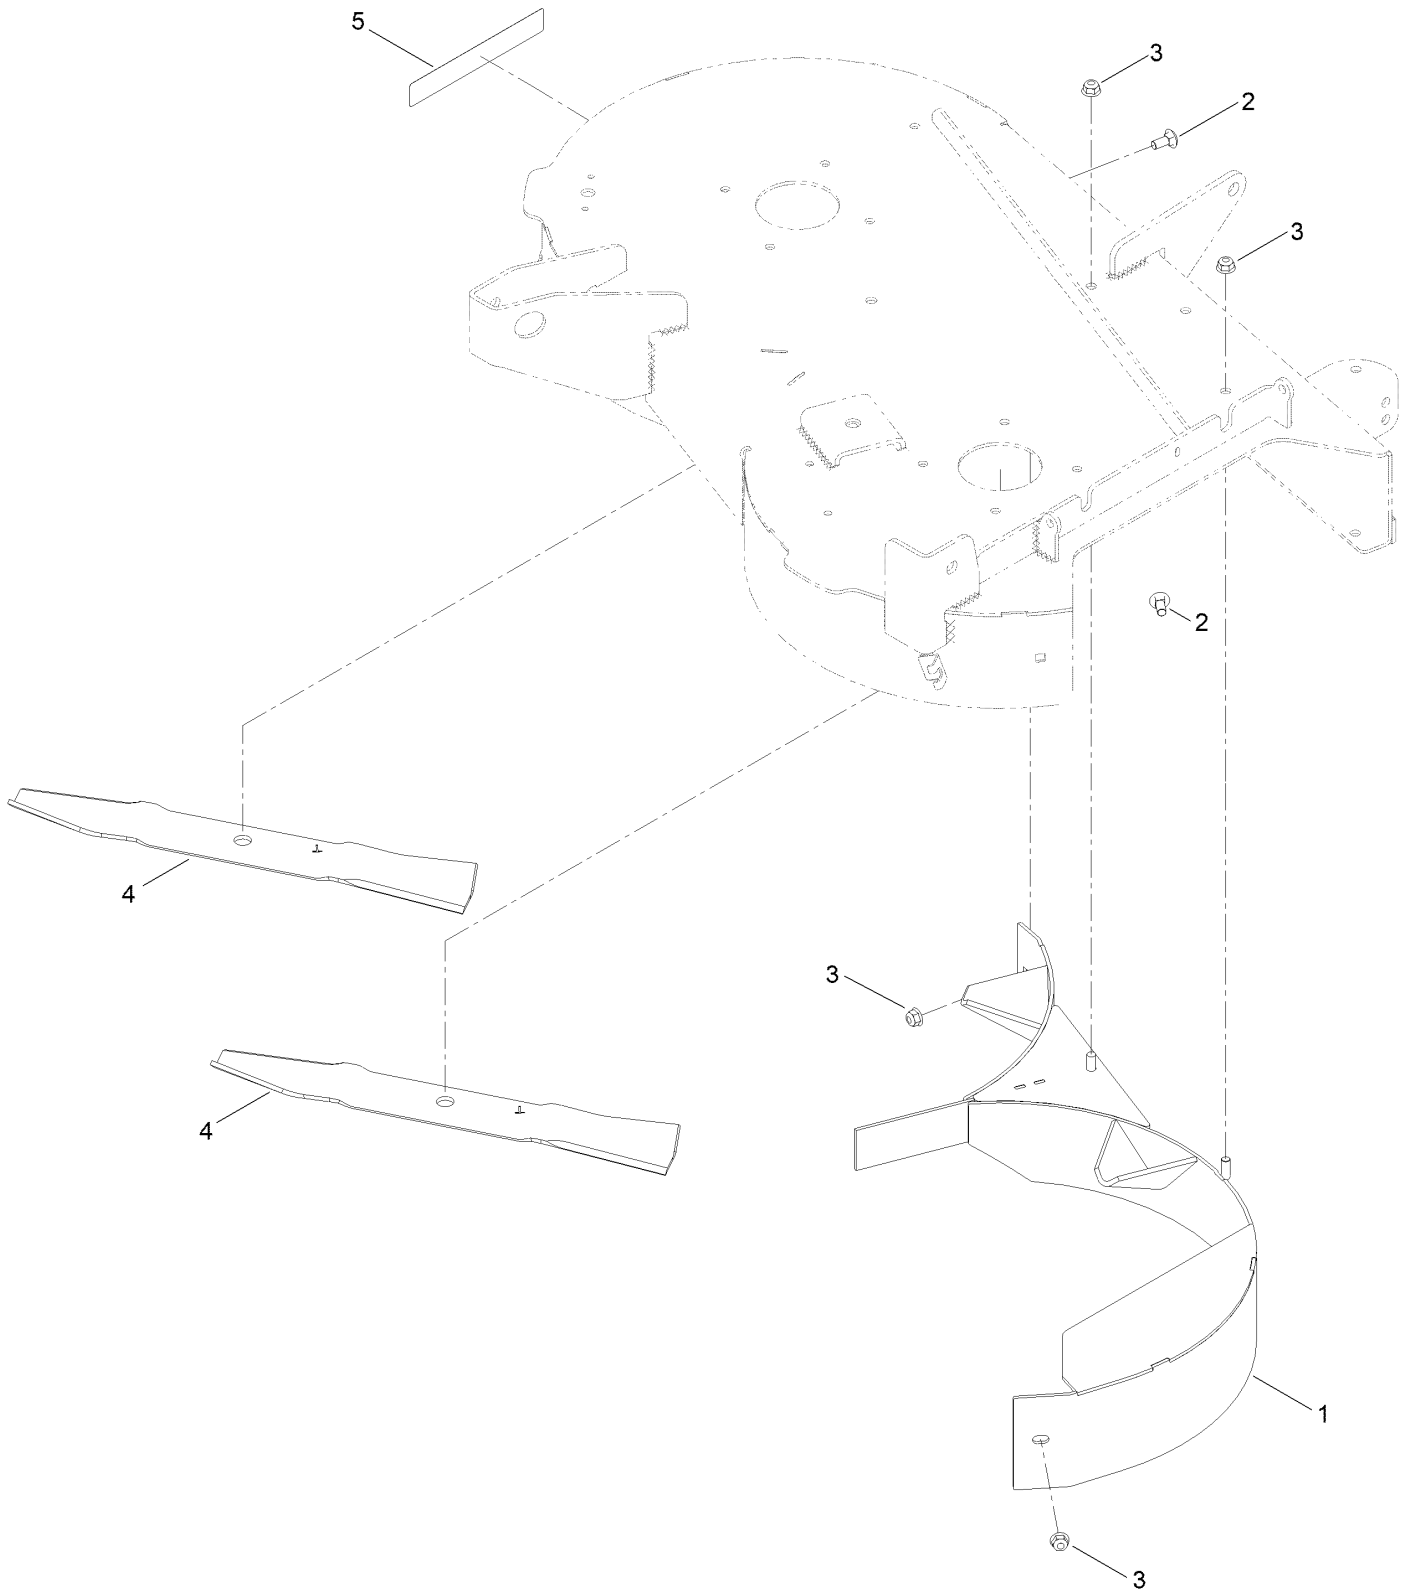

Count on it.

Parts Catalog

Recycling Kit
TimeCutter® 34in Riding Mower

Model No. 140-3536

34in Recycling Kit Assembly No. 140-3536

34in Recycling Kit Assembly No. 140-3536 (continued)

<i>Ref.</i>	<i>Part Number</i>	<i>Qty.</i>	<i>Description</i>
1	140-3537-01	1	Baffle-Recycling, 34 Fab
2	3230-1	2	Bolt-CARR
3	104-8300	4	Nut-HF, NI

<i>Ref.</i>	<i>Part Number</i>	<i>Qty.</i>	<i>Description</i>
4	115-5062-03	2	Blade-Mulch, 17.50 Inch
5	119-2368	1	Decal-Recycler

Count on it.