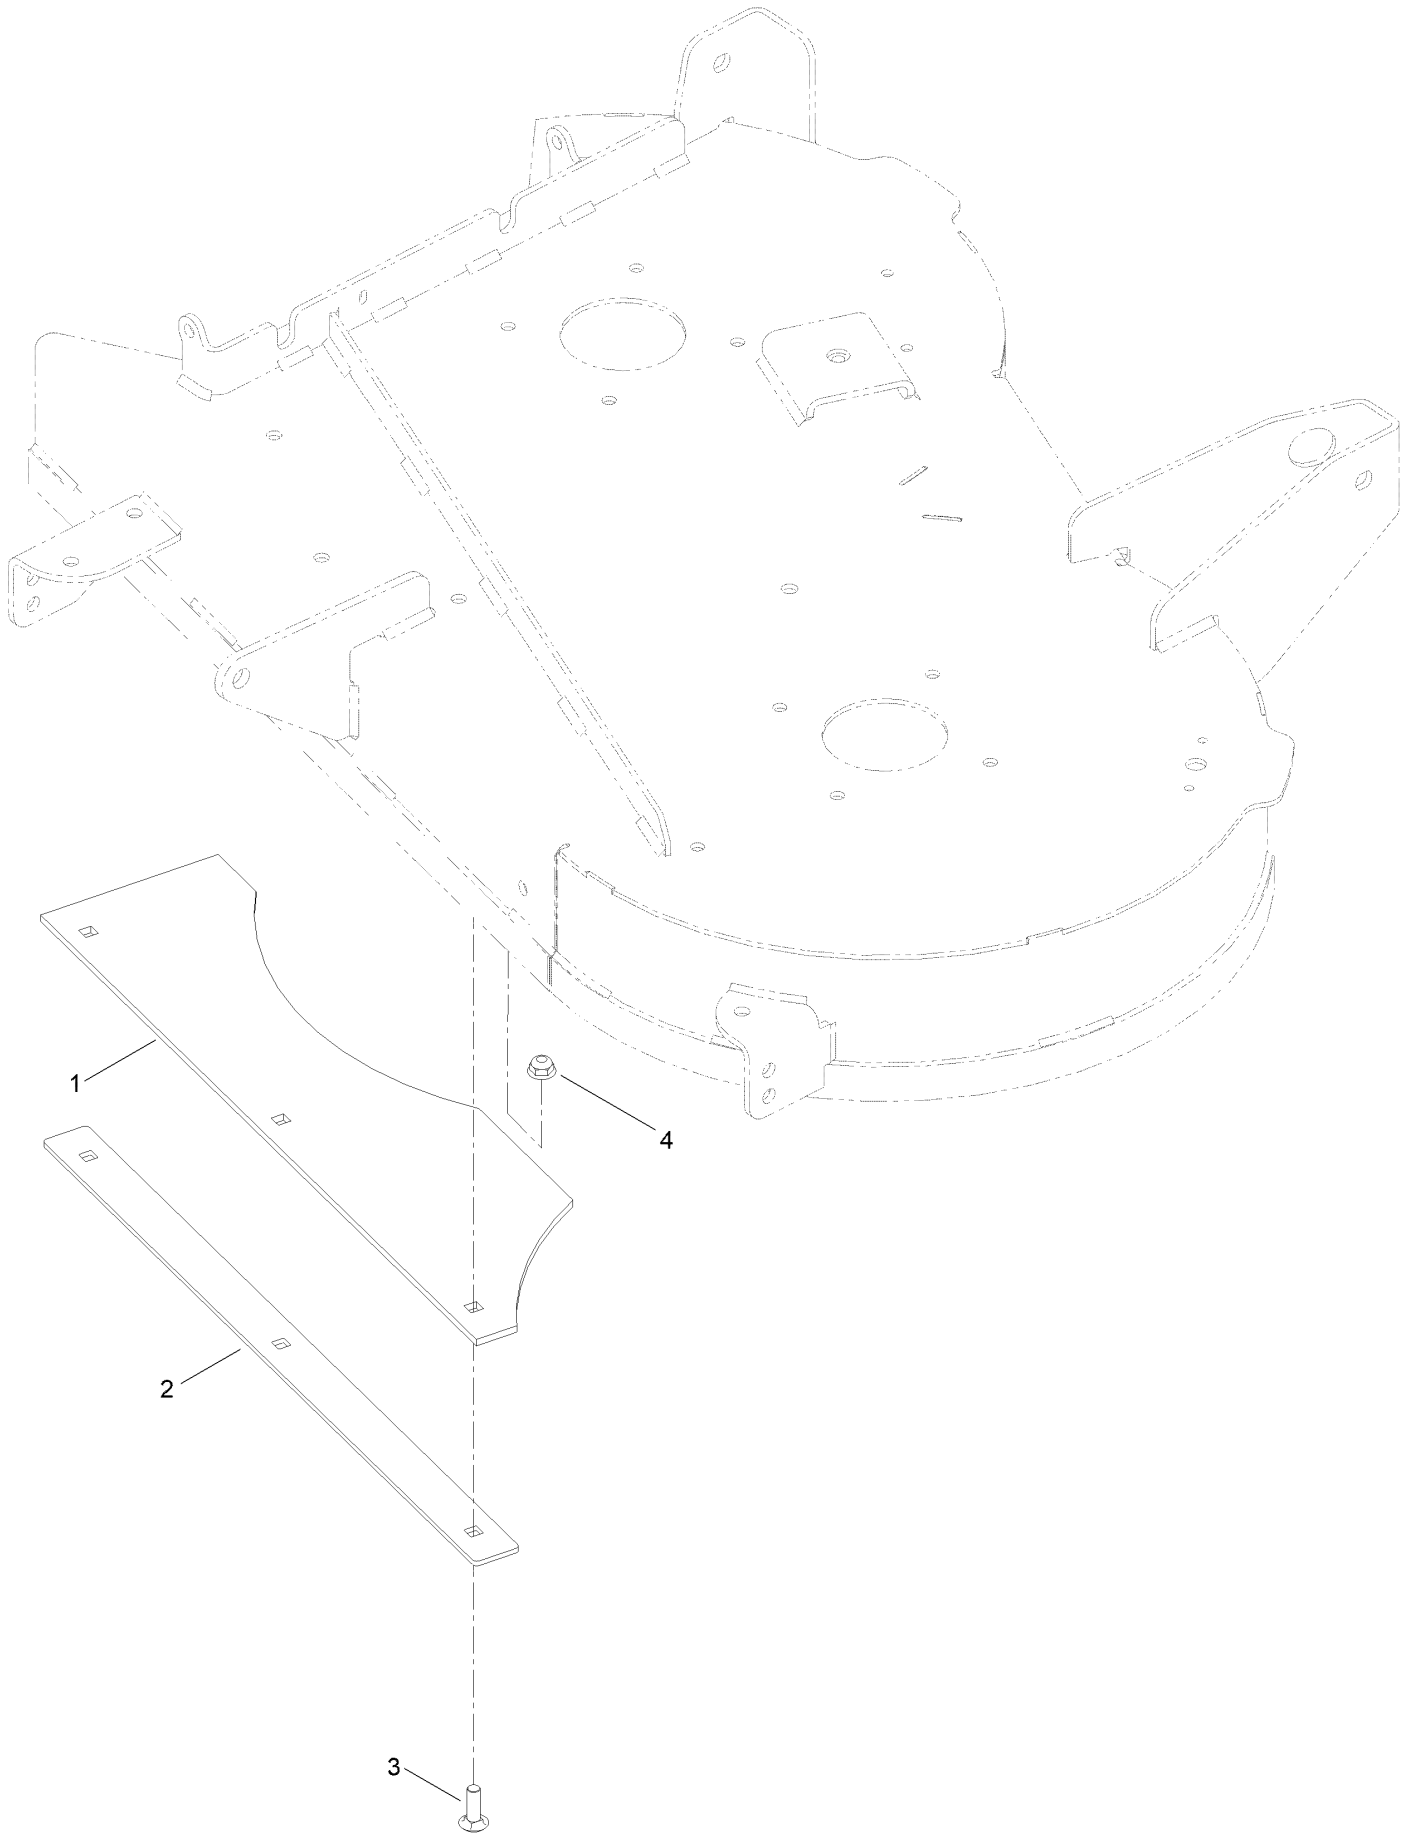

Count on it.

Parts Catalog

**34in Bagging Enhancement Kit
TimeCutter® Riding Mower**

Model No. 140-8369

Bagging Enhancement Kit Assembly No. 140-8369

Bagging Enhancement Kit

Assembly No. 140-8369 (continued)

<i>Ref.</i>	<i>Part Number</i>	<i>Qty.</i>	<i>Description</i>	<i>Ref.</i>	<i>Part Number</i>	<i>Qty.</i>	<i>Description</i>
1	140-8367	1	Skirt-Rubber	3	139-2587	3	Screw-CARR
2	140-8368-03	1	Plate-Skirt	4	119-4041	3	Nut-HF