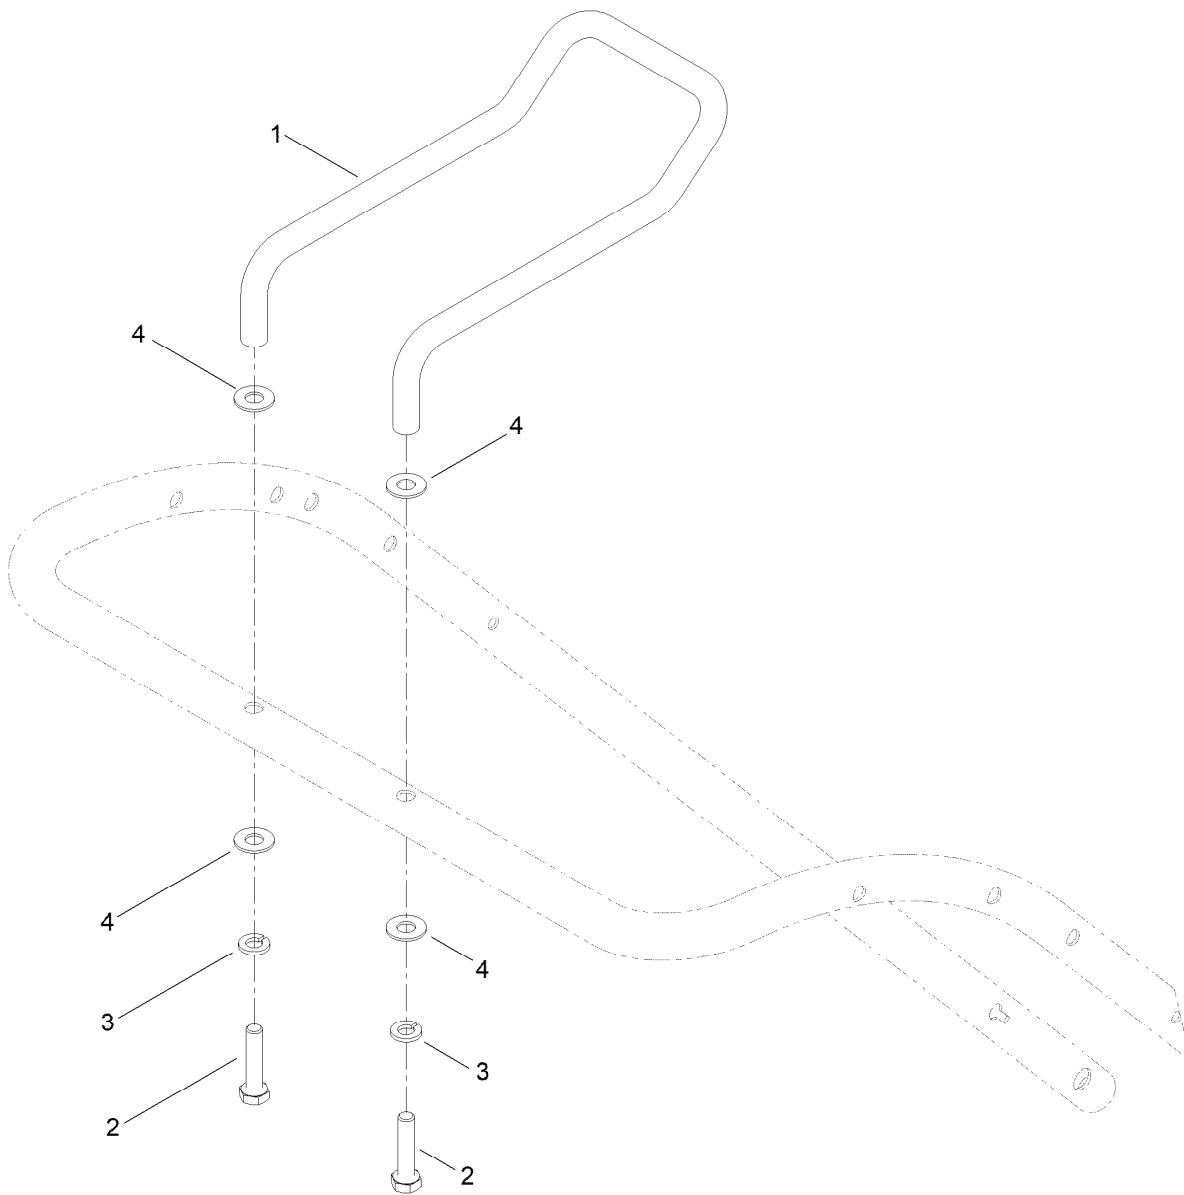

Count on it.

Parts Catalog

**Traction Assist Handle Kit
Recycler® Lawn Mower**

Model No. 144-6377

Traction Assist Handle Kit Assembly No. 144-6377

<i>Ref.</i>	<i>Part Number</i>	<i>Qty.</i>	<i>Description</i>
1	144-0249	1	Handle-Assist, Steel
2	137-3051	2	Screw-HH
3	136-8682	2	Washer-Lock
4	107-0279	4	Washer