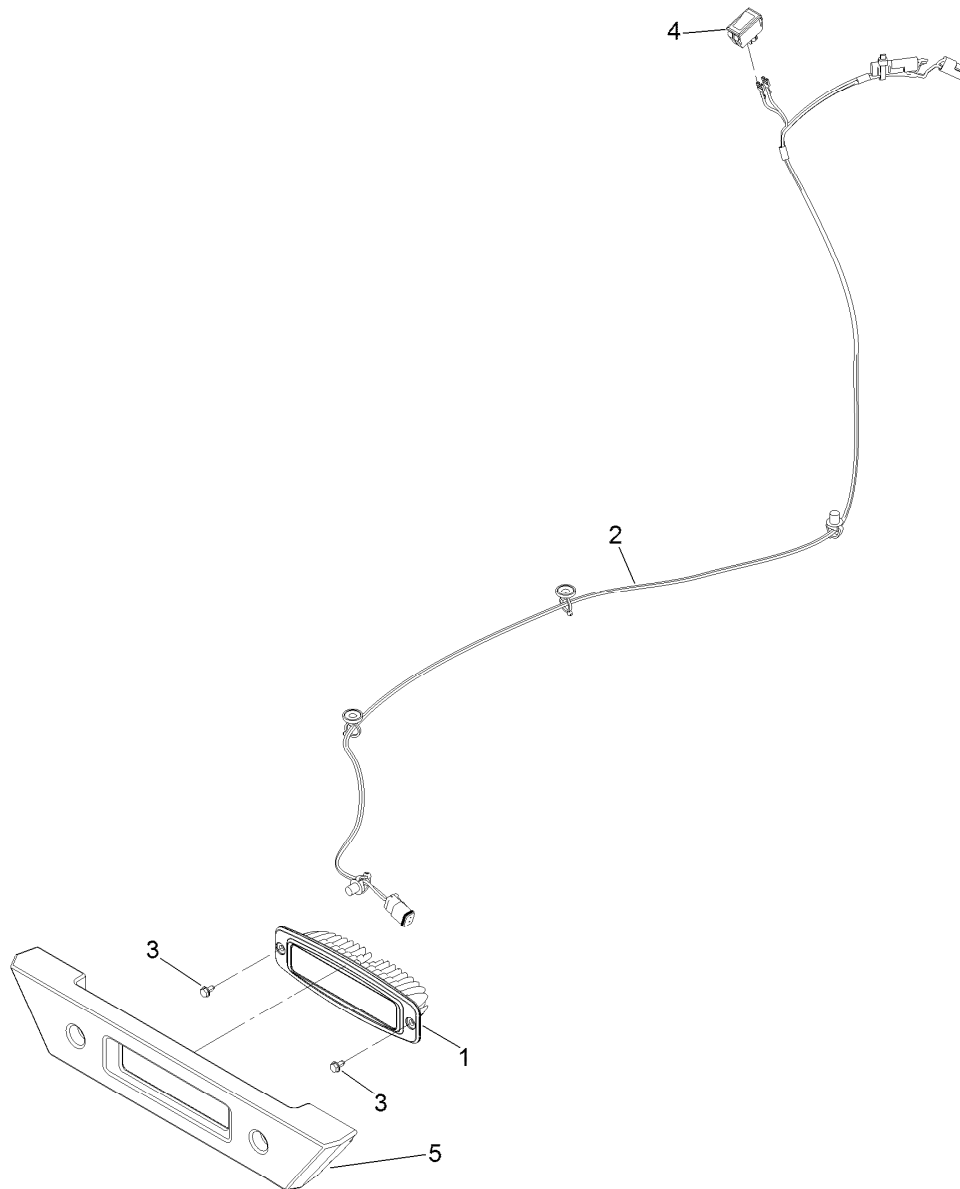

Count on it.

Parts Catalog

Base Light Kit
Z Master® 4000 Series Riding Mower

Model No. 144-0389

Base Light Assembly No. 144-0389

<i>Ref.</i>	<i>Part Number</i>	<i>Qty.</i>	<i>Description</i>
1	139-8089	1	Mount-Flush, Light
2	140-1213	1	Harness-Wire, Light Kit
3	104-2065	2	Screw-HWH
4	92-8875	1	Switch-Rocker
5	140-4993	1	Bumper-Front