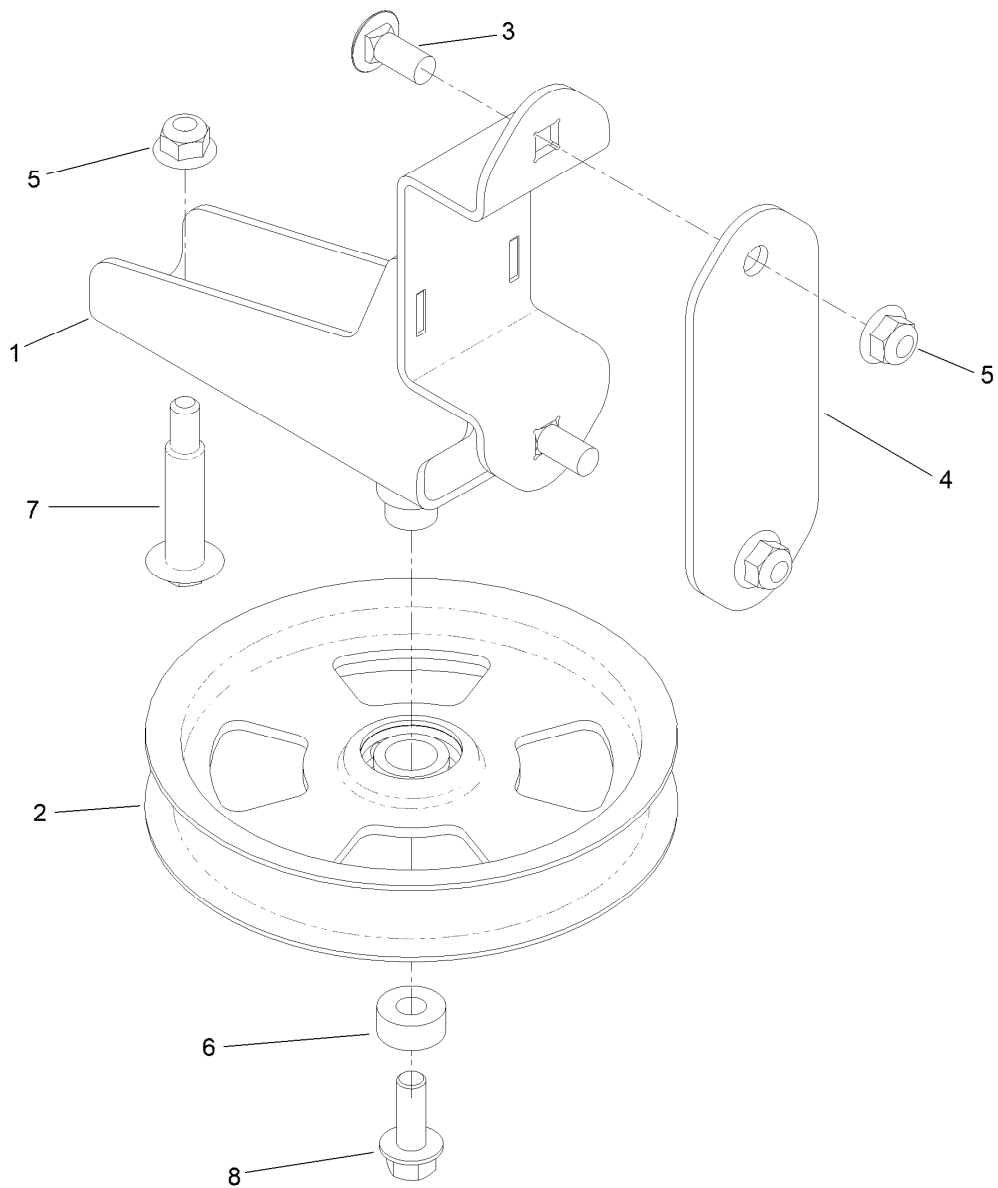

Count on it.

Parts Catalog

Idler Kit

**Blower Kit for GrandStand® Multi Force®
Mower**

Model No. 139-1546

Pulley and Bracket Assembly No. 139-1546

<i>Ref.</i>	<i>Part Number</i>	<i>Qty.</i>	<i>Description</i>
1	139-5524-03	1	Idler-Bracket
2	132-9424	1	Pulley-Idler, Flat
3	3231-27	2	Screw-CARR
4	139-5525-03	1	Plate
5	104-8301	3	Nut-HF, NI
6	104-8426	1	Spacer
7	92-1057	1	Bolt-Shoulder
8	3234-42	1	Screw-HHF