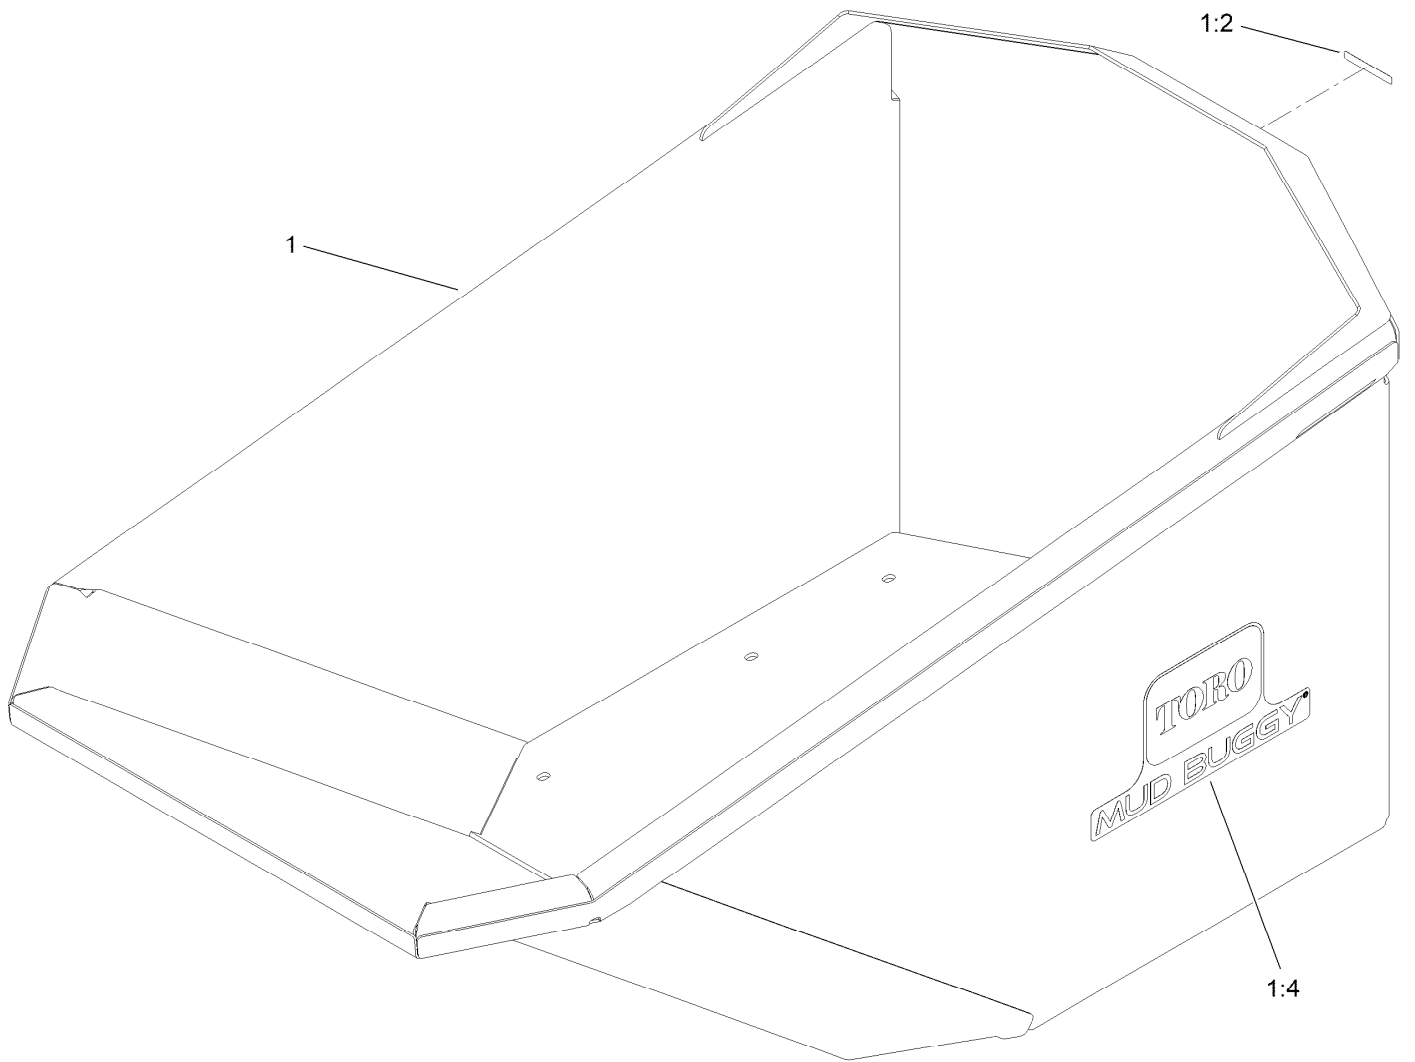

**Count on it.**

**Parts Catalog**

**Steel Tub  
Material Buggies**

Model No. 68101—Serial No. 321000001 and Up

## Steel Tub Assembly

<i>Ref.</i>	<i>Part Number</i>	<i>Qty.</i>	<i>Description</i>
1		1	Steel Tub - ●
1:2	133-8061	1	Decal-Warning
1:4	139-7234	2	Decal-Mud Buggy

● Not serviced separately