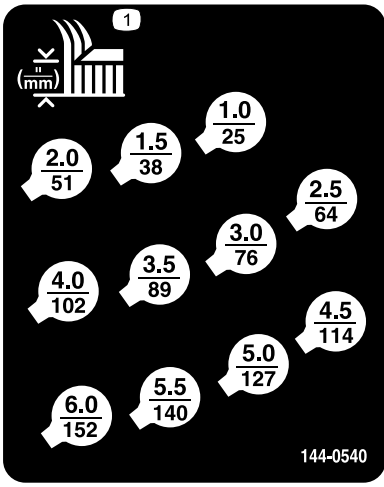

60in or 72in Rear Discharge Rotary Mower

Groundsmaster® 3200 or 3300 Series Traction Unit

Model No. 31971—Serial No. 400000000 and Up

Model No. 31973—Serial No. 400000000 and Up

Model No. 31974—Serial No. 400000000 and Up

Model No. 31975—Serial No. 400000000 and Up

Addendum

Replace the existing height-of-cut decals with the new decals shown in the table below:

Model	Existing Decals	New Decals
31971 and 31974	139-6348 and 139-6349	144-0542 and 144-0543
31973 and 31975	137-5945 and 137-5946	144-0540 and 144-0541

Cross out the existing height-of-cut decals in your *Operator's Manual* and replace them with the decals on the following page:

144-0540

decal144-0540

144-0542

decal144-0542

1. Height of cut

1. Height of cut

144-0541

decal144-0541

144-0543

decal144-0543

1. Height of cut

1. Height of cut