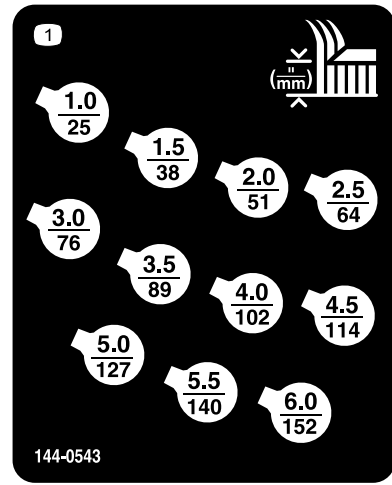

60in or 72in Rear Discharge Rotary Mower

Groundsmaster® 3200 or 3300 Series Traction Unit

Model No. 31971—Serial No. 400000000 and Up

Model No. 31973—Serial No. 400000000 and Up

Model No. 31974—Serial No. 400000000 and Up

Cross out the existing height-of-cut decals in your *Operator's Manual* and replace them with the decals on the following page:

144-0540

decal144-0540

144-0542

decal144-0542

1. Height of cut

1. Height of cut

144-0541

decal144-0541

144-0543

decal144-0543

1. Height of cut

1. Height of cut