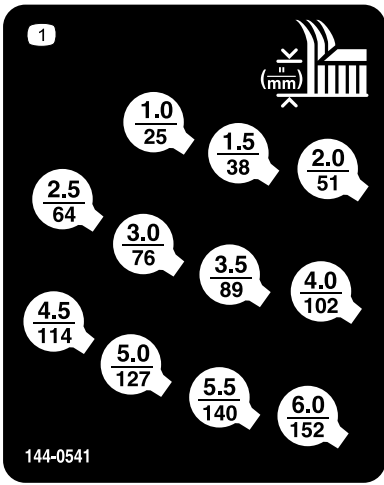

60in or 72in Rear Discharge Rotary Mower

Groundsmaster® 3200 or 3300 Series Traction Unit

Model No. 31971—Serial No. 400000000 and Up

Model No. 31973—Serial No. 400000000 and Up

Model No. 31974—Serial No. 400000000 and Up

Cross out the existing height-of-cut decals in your *Operator's Manual* and replace them with the decals on the following page:

144-0540

decal144-0540

144-0542

decal144-0542

1. Height of cut

1. Height of cut

144-0541

decal144-0541

144-0543

decal144-0543

1. Height of cut

1. Height of cut