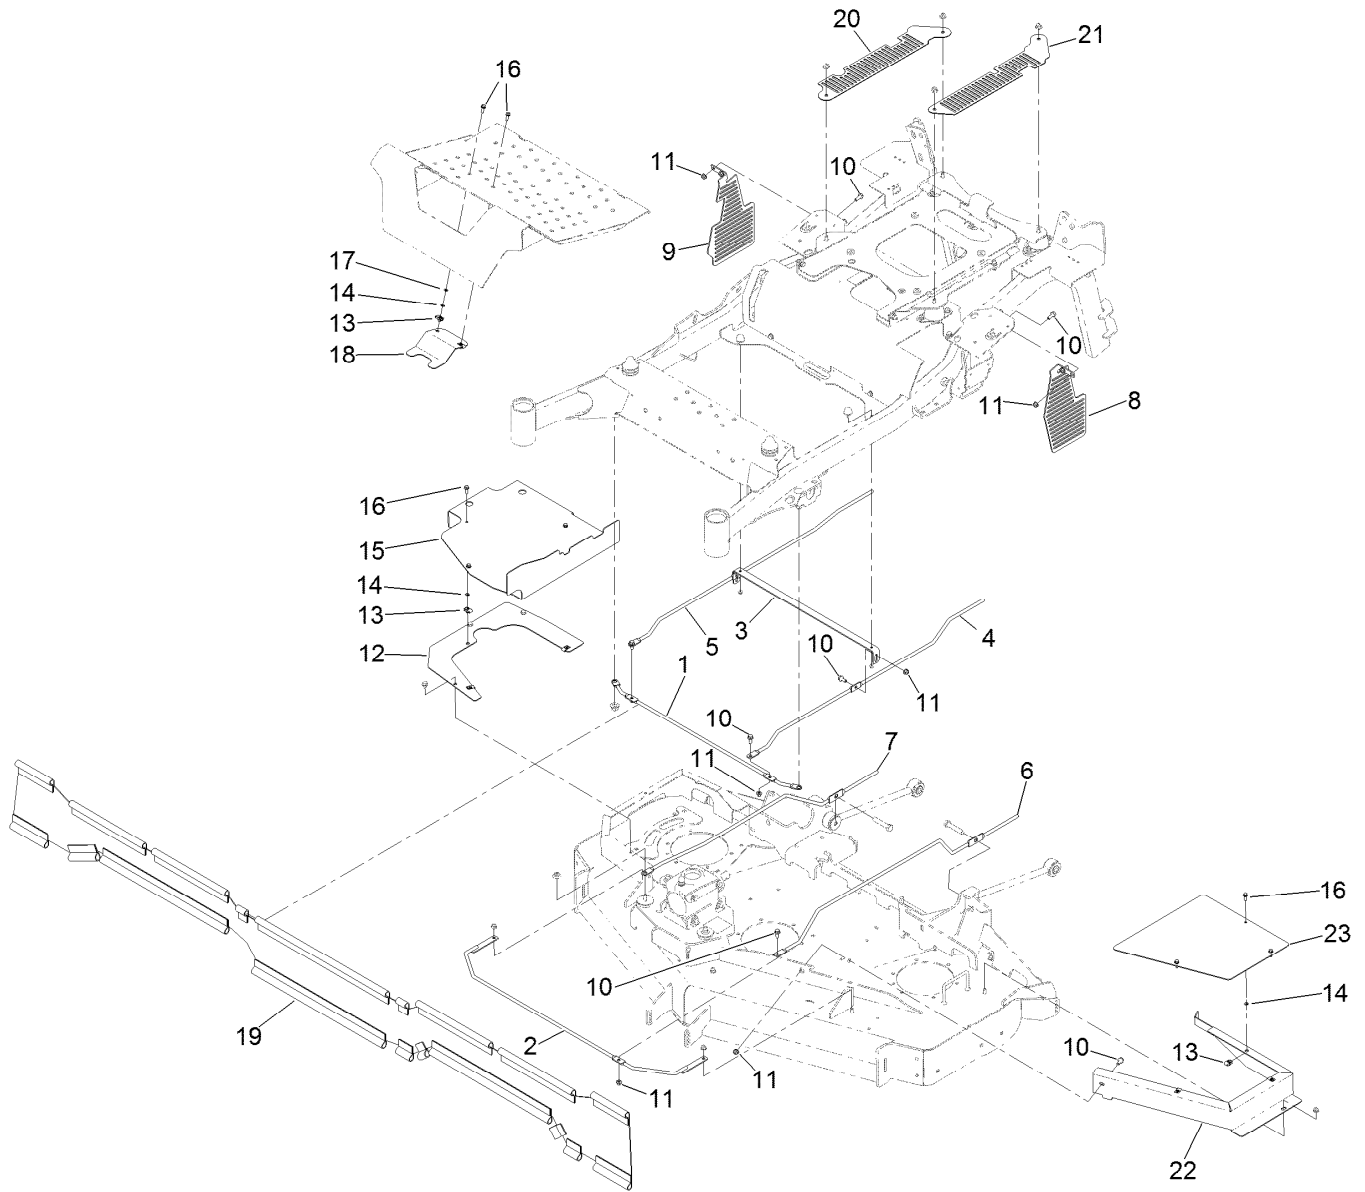

Count on it.

Parts Catalog

CE Kit

**Z Master® Professional 7500-D Series Riding
Mower With 60in TURBO FORCE® Rear
Discharge Mower**

Model No. 144-0378

CE Assembly No. 144-0378

<i>Ref.</i>	<i>Part Number</i>	<i>Qty.</i>	<i>Description</i>	<i>Ref.</i>	<i>Part Number</i>	<i>Qty.</i>	<i>Description</i>
1	144-0377	1	Rod-Support, Upper Front	13	107069	8	Clip
2	144-0362	1	Rod-Support, Lower ASM [welded]	14	32115-15	8	Nut-Push
3	144-0366-03	1	Bracket-Brace	15	144-0371-03	1	Guard-Pulley, RH [black]
4	144-0367	1	Rod-Support, Upper LH	16	3234-4	8	Screw-HHF
5	144-0368	1	Rod-Support, Upper RH	17	3256-60	2	Washer-Flat
6	144-0436	1	Rod-Support, Lower LH	18	144-0365-03	1	Adapter-Captive
7	144-0374	1	Rod-Support, Lower RH	19	140-8037	1	Guard-Skirt ASM
8	144-0372-03	1	Guard-Frame, LH	20	144-0363-03	1	Cover-CE, RH
9	144-0373-03	1	Guard-Frame, RH	21	144-0364-03	1	Cover-CE, LH
10	3234-47	10	Screw-HHF	22	144-0448-03	1	Guard-Pulley Mount, LH [black]
11	104-8300	10	Nut-HF, NI	23	144-0449-03	1	Guard-Pulley, LH [black]
12	144-0370-03	1	Guard-Pulley Mount, RH [black]				