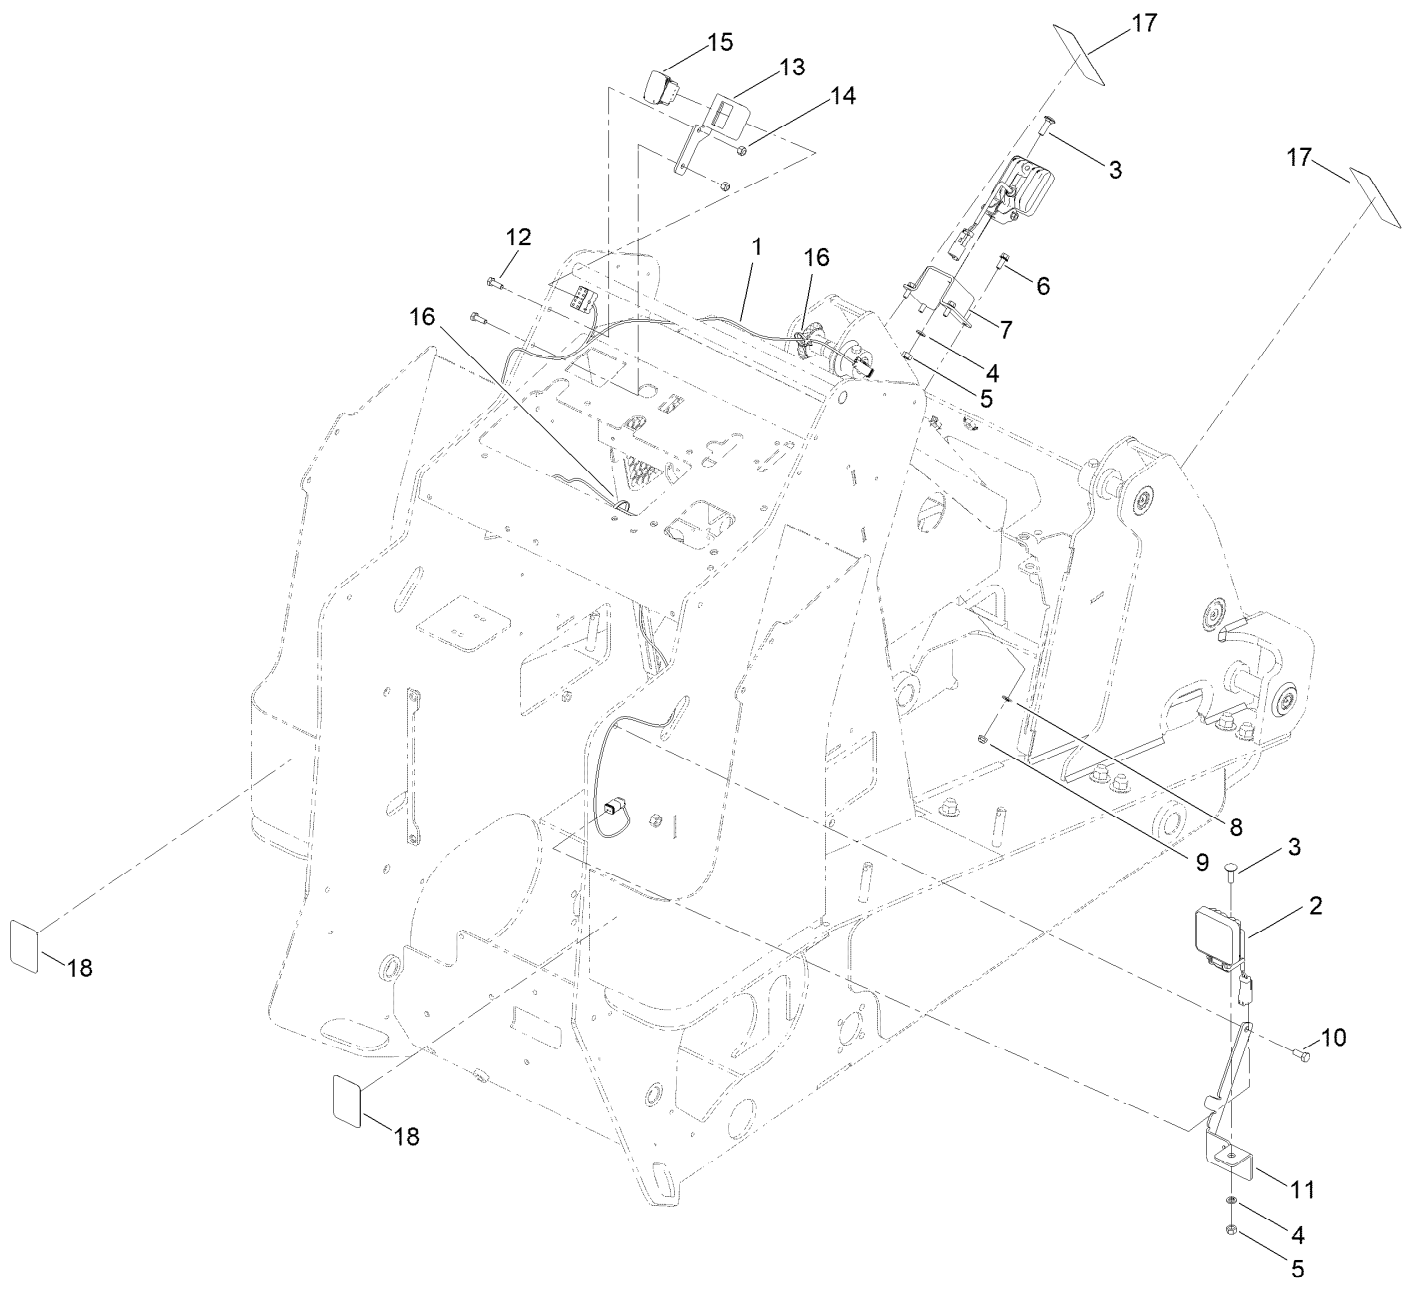

**Count on it.**

**Parts Catalog**

**Light Kit**

**Dingo® TX 1000 Compact Tool Carrier**

Model No. 144-7100

# Light Kit Assembly No. 144-7100

## Light Kit Assembly No. 144-7100 (continued)

<i>Ref.</i>	<i>Part Number</i>	<i>Qty.</i>	<i>Description</i>	<i>Ref.</i>	<i>Part Number</i>	<i>Qty.</i>	<i>Description</i>
1	122-2195	1	Harness-Wire, Work Light	10	322-3	1	Screw-HH
2	140-6990	2	Light-Work, LED	11	131-9243-03	1	Bracket-Light, LH
3	3230-28	2	Screw-CARR	12	321-4	2	Screw-HH
4	3253-33	2	Washer-Lock	13	144-2503-03	1	Bracket-Light, RH
5	3217-6	2	Nut-Hex	14	3296-42	2	Nut-Lock, NI
6	3234-33	4	Screw-HHF	15	112-9421	1	Switch
7	144-2502-03	1	Bracket-Light	16	3290-379	2	Tie-Cable
8	119-8952	4	Washer	17	131-9290	2	Tape-Reflective
9	104-7201	4	Nut-HF	18	100-4627	2	Reflector