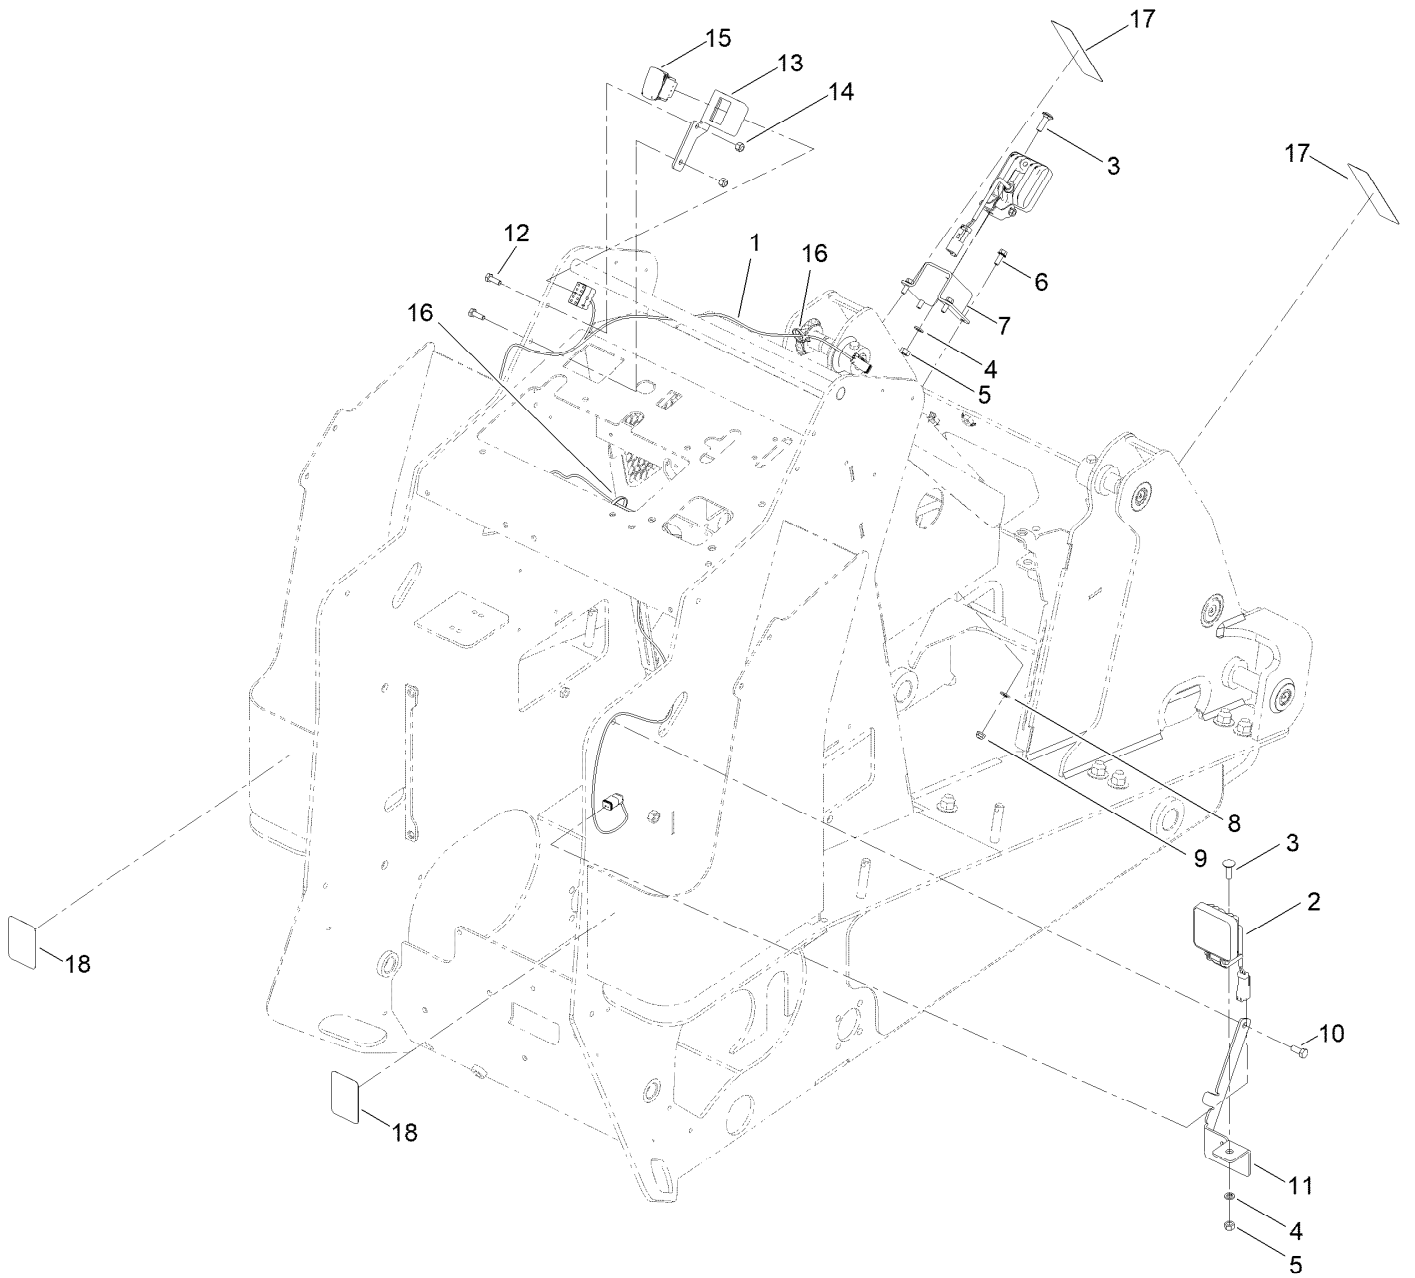

Count on it.

Parts Catalog

Light Kit

Dingo® TX 1000 Compact Tool Carrier

Model No. 144-7100

Light Kit Assembly No. 144-7100

Light Kit Assembly No. 144-7100 (continued)

<i>Ref.</i>	<i>Part Number</i>	<i>Qty.</i>	<i>Description</i>	<i>Ref.</i>	<i>Part Number</i>	<i>Qty.</i>	<i>Description</i>
1	122-2195	1	Harness-Wire, Work Light	10	322-3	1	Screw-HH
2	140-6990	2	Light-Work, LED	11	131-9243-03	1	Bracket-Light, LH
3	3230-28	2	Screw-CARR	12	321-4	2	Screw-HH
4	3253-33	2	Washer-Lock	13	144-2503-03	1	Bracket-Light, RH
5	3217-6	2	Nut-Hex	14	3296-42	2	Nut-Lock, NI
6	3234-33	4	Screw-HHF	15	112-9421	1	Switch
7	144-2502-03	1	Bracket-Light	16	3290-379	2	Tie-Cable
8	119-8952	4	Washer	17	131-9290	2	Tape-Reflective
9	104-7201	4	Nut-HF	18	100-4627	2	Reflector