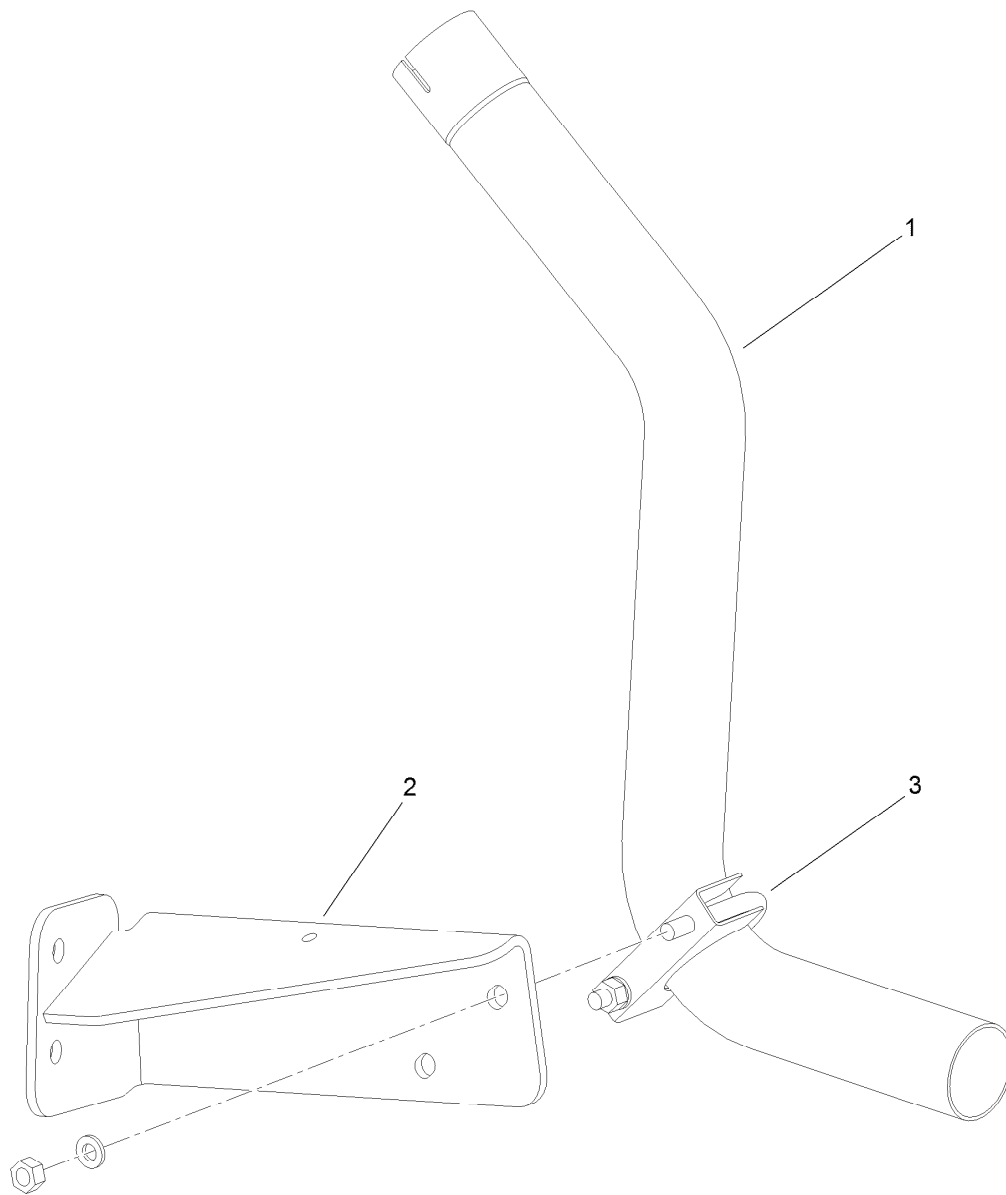

Count on it.

Parts Catalog

Exhaust Kit

Groundsmaster® 3200 Series Traction Unit

Model No. 144-0488

Exhaust Kit Assembly No. 144-0488

<i>Ref.</i>	<i>Part Number</i>	<i>Qty.</i>	<i>Description</i>
1	144-0570	1	Pipe-Exhaust
2	144-0515-03	1	Support-Tailpipe
3	18-2130	1	Clamp