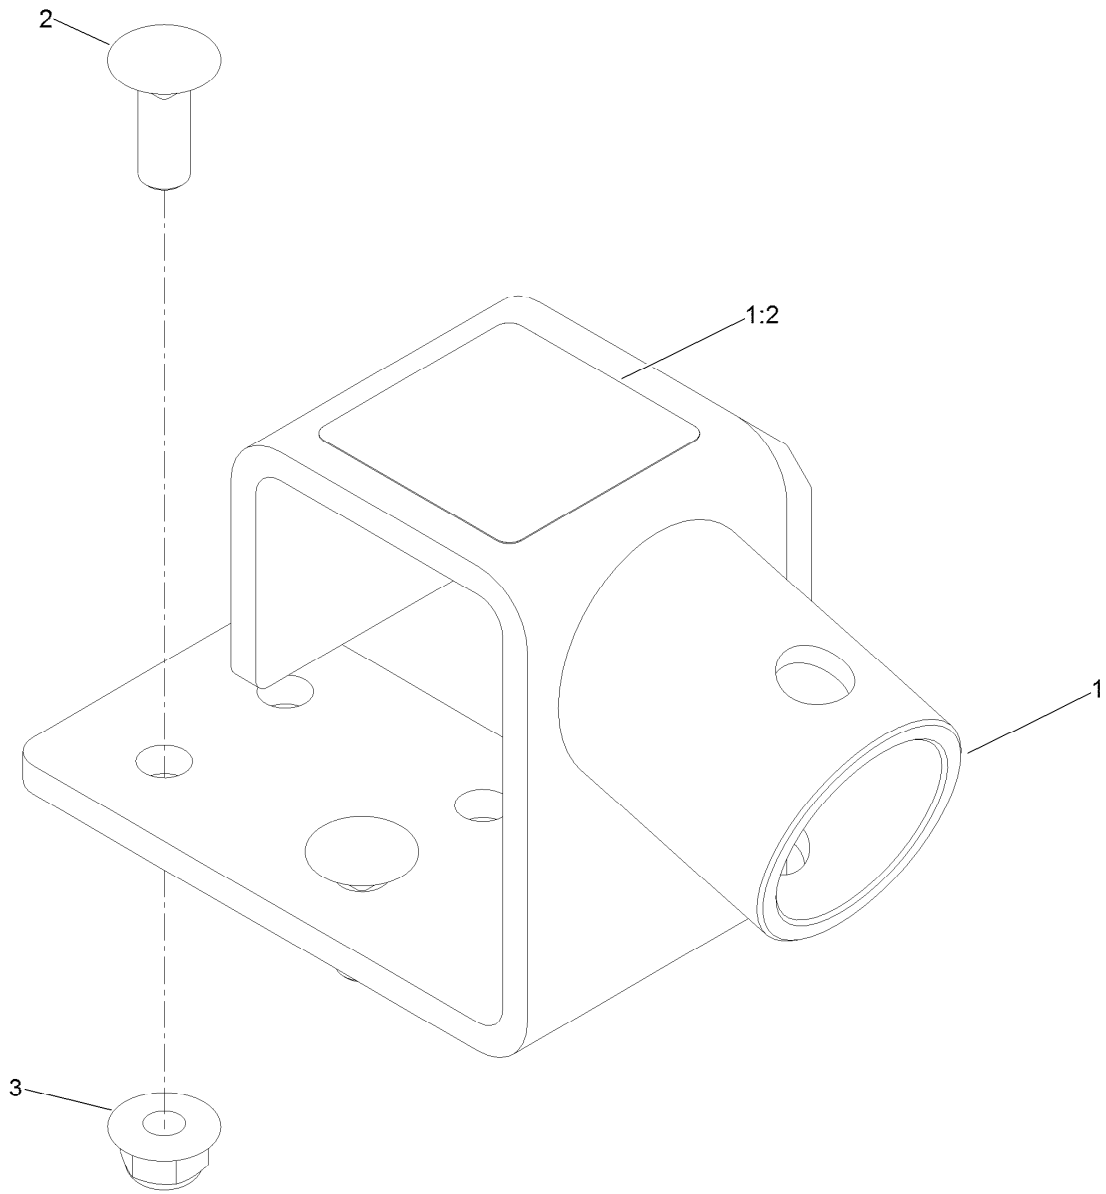

Count on it.

Parts Catalog

Jack Mount Kit
Z Master® 4000 Series Riding Mower

Model No. 144-2676

Jack Mount Assembly No. 144-2676

<i>Ref.</i>	<i>Part Number</i>	<i>Qty.</i>	<i>Description</i>
1	144-2677	1	Mount, Jack W/Decal
1:2	127-6663	1	Decal-Warning, Jack
2	3231-22	2	Screw-CARR
3	104-8301	2	Nut-HF, NI