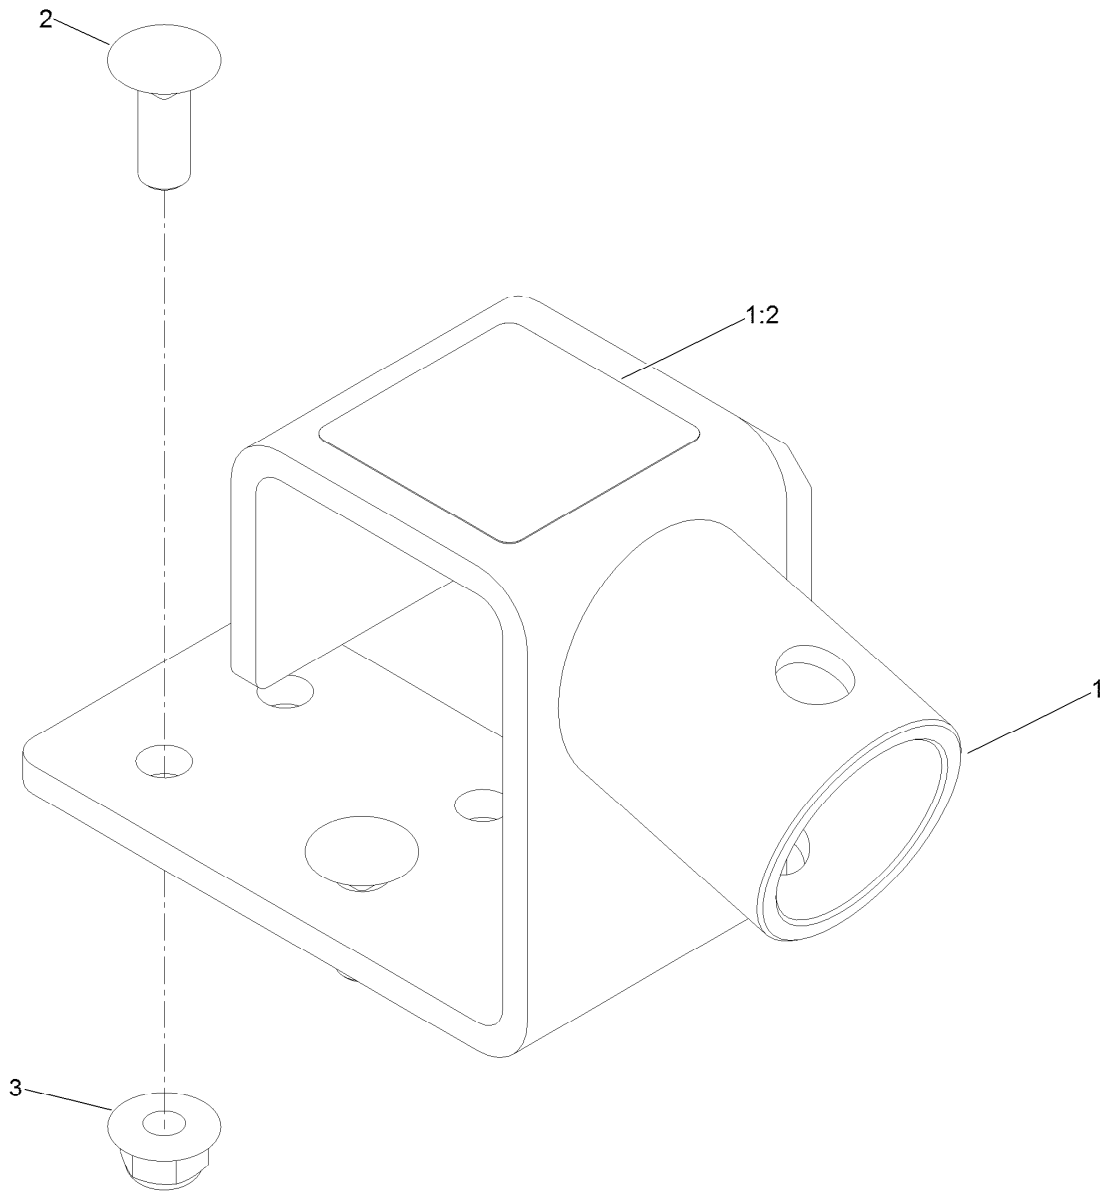

**Count on it.**

**Parts Catalog**

**Jack Mount Kit**  
**Z Master® 4000 Series Riding Mower**

Model No. 144-2676

## Jack Mount Assembly No. 144-2676

<i>Ref.</i>	<i>Part Number</i>	<i>Qty.</i>	<i>Description</i>
1	144-2677	1	Mount, Jack W/Decal
1:2	127-6663	1	Decal-Warning, Jack
2	3231-22	2	Screw-CARR
3	104-8301	2	Nut-HF, NI