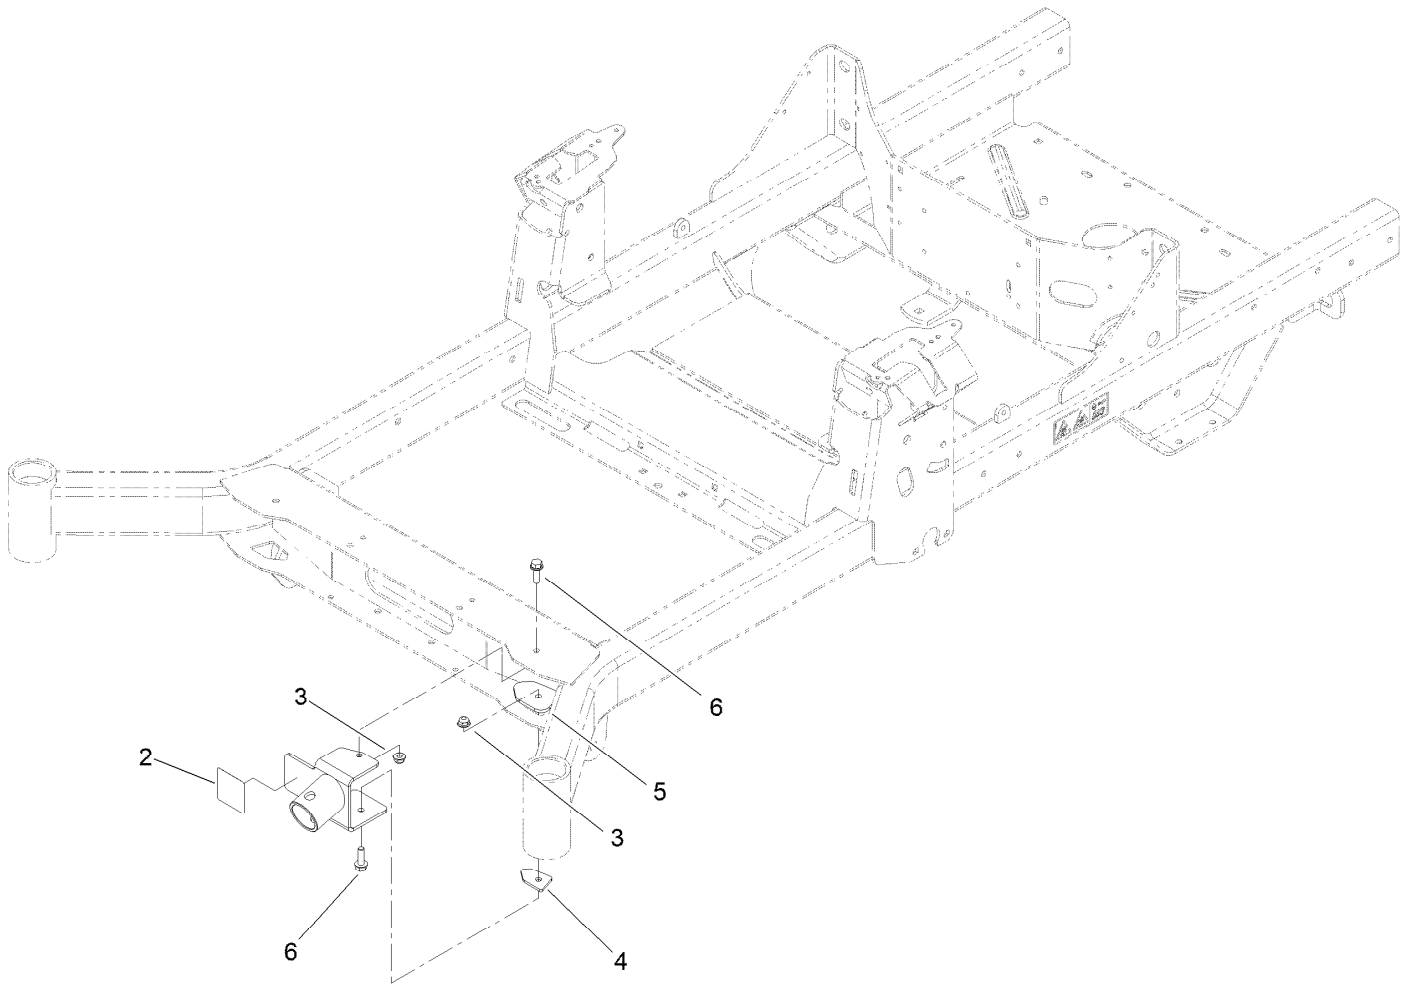

Parts Catalog

Jack Mount Kit

Zero-Turn-Radius Side-Discharge or
Rear-Discharge Riding Mower

Model No. 144-1993

Jack Mount Kit Assembly No. 144-1993

| <i>Ref.</i> | <i>Part Number</i> | <i>Qty.</i> | <i>Description</i> |
|-------------|--------------------|-------------|-------------------------|
| 2 | 127-6663 | 1 | Decal-Warning, Jack |
| 3 | 138-8401 | 2 | Nut-HF |
| 4 | 144-1994 | 1 | Plate-Pilot, Jack Mount |
| 5 | 144-1997 | 1 | Plate-Backer |
| 6 | 139-2596 | 2 | Screw-HHF |