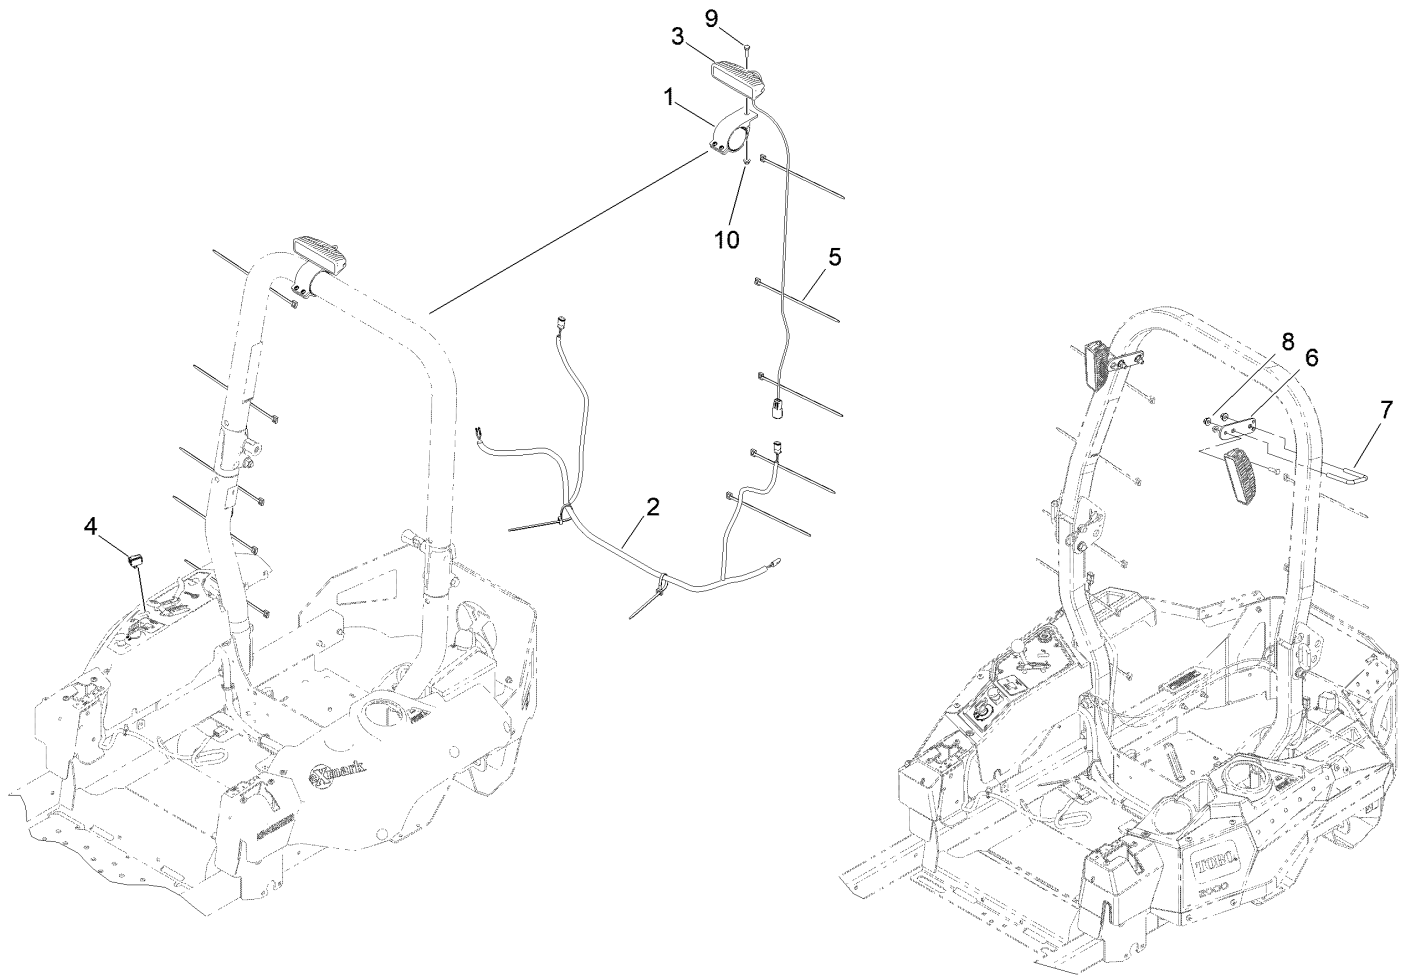

Parts Catalog

Kit-Light Mid-Mount ZRT Mower

Model No. 144-1992

Light Kit Assembly No. 144-1992

Ref.	Part Number	Qty.	Description
1	126-8076	2	Clamp-Tube
2	126-8132	1	Harness-Wire
3	126-7839	2	Light-LED
4	92-8875	1	Switch-Rocker
5	1-643115	14	Tie-Plastic
6	135-1757-03	2	Plate-Light Mount
7	104-9082	2	U-Bolt
8	104-8301	4	Nut-HF, NI
9	126-0683	2	Screw-HH
10	135-6109	2	Nut-Hex Flange