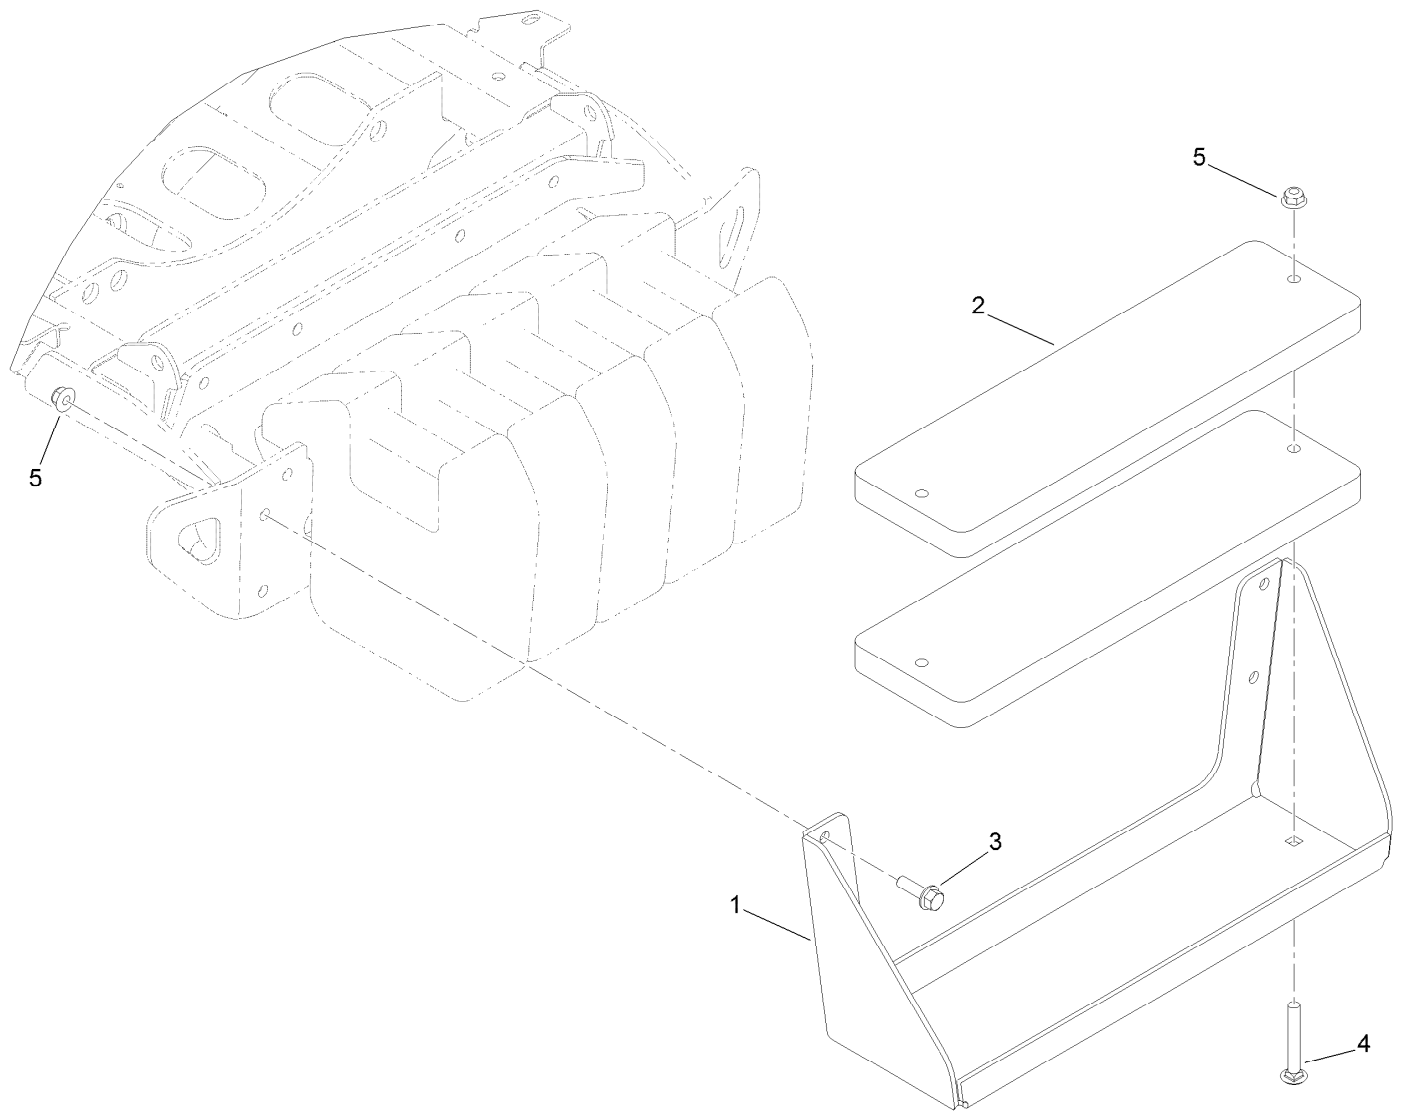

**Count on it.**

**Parts Catalog**

**Weight Kit**

**Groundsmaster® 3200 Series Traction Unit**

Model No. 144-0480

## Weight Kit Assembly No. 144-0480

<i>Ref.</i>	<i>Part Number</i>	<i>Qty.</i>	<i>Description</i>
1	144-0483-03	1	Bracket-Weight
2	144-0484-03	2	Plate-Weight, 25 Lbs
3	3234-24	4	Screw-HHF
4	3231-9	2	Screw-CARR
5	104-8301	6	Nut-HF, NI