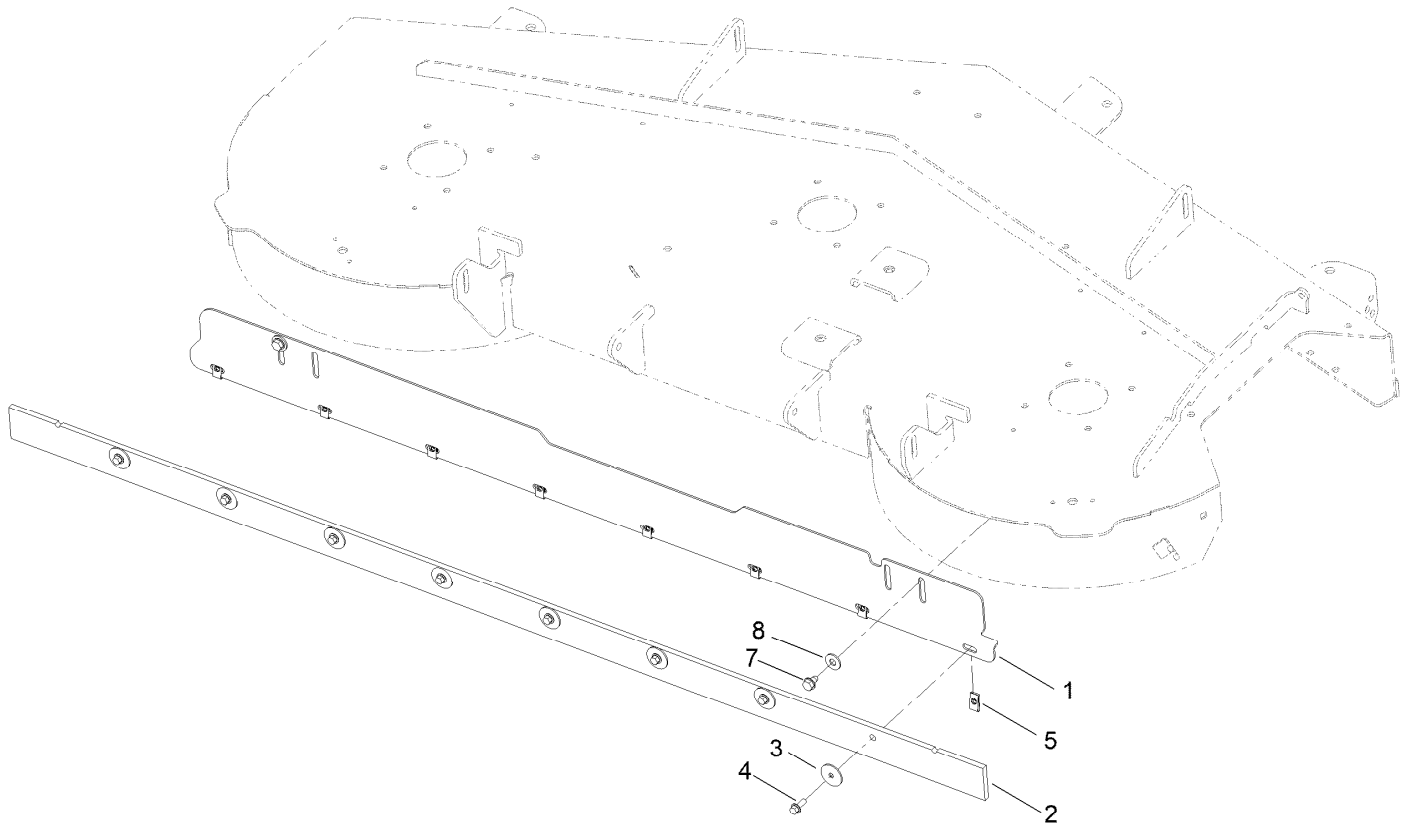

## Striping Kit

Zero-Turn-Radius Riding Mower with  
54in/60in Cutting Unit

Model No. 140-5161

# Striping Kit Assembly No. 140-5161