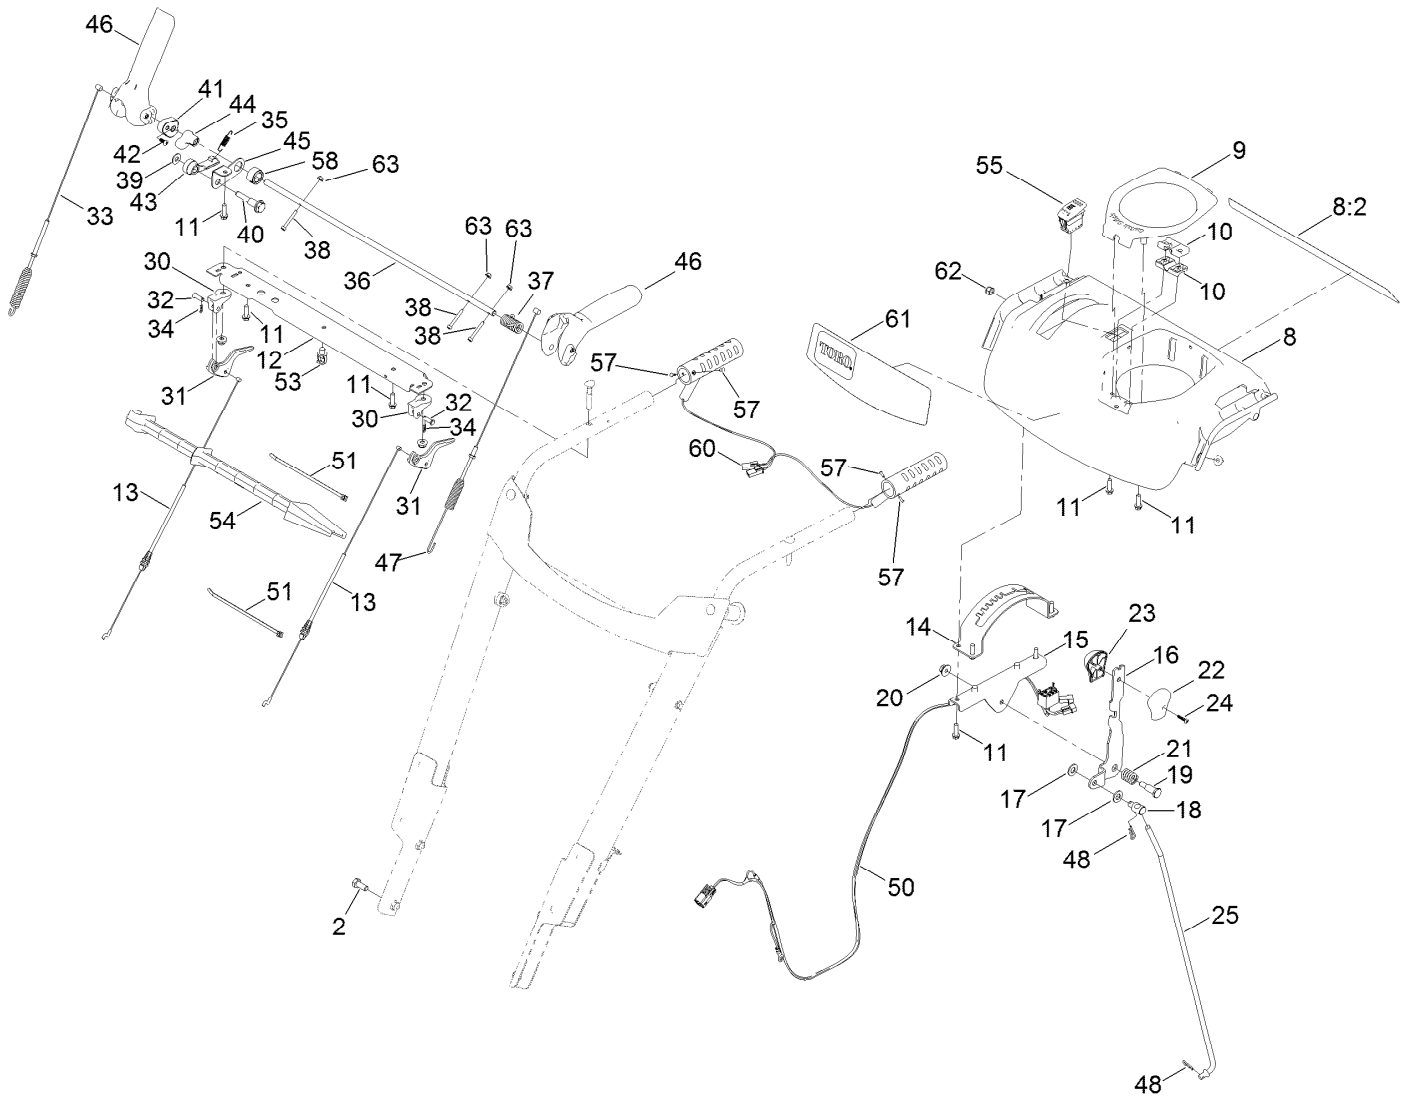

Traction Control Assembly

Traction Control Assembly (continued)

<i>Ref.</i>	<i>Part Number</i>	<i>Qty.</i>	<i>Description</i>	<i>Ref.</i>	<i>Part Number</i>	<i>Qty.</i>	<i>Description</i>
2	137-3052	4	Screw-HH	37	138-0678	1	Spring-Torsion, Handle Return
8	138-8488	1	Panel-Control	38	139-3694	3	Screw-HSH
8:2	138-0650	1	Decal-Safety	39	98-3499	1	Washer-Flat
9	137-6178	1	Cover-Quickstick	40	138-0681	1	Screw-Shoulder
10	105-9987	2	Support-Rod	41	137-6227	1	Lock-Handle
11	137-3099	9	Screw-Plastite, HWH	42	137-9137	1	Screw-PPH
12	137-6197-01	1	Brace-Console	43	137-6229	1	Latch-Lockout
13	138-0726	2	Cable-Clutch	44	138-8466	1	Cam-Lockout
14	137-6187-03	1	Gate-Shift	45	138-3652	1	Link-Lockout
15	137-6188-03	1	Bracket-Shift	46	137-6171	2	Lever-Control
16	137-6231-03	1	Selector-Speed	47	138-0728	1	Cable-Traction
17	115-1166	2	Washer-Flat	48	137-3083	2	Pin-Hair
18	136-7193	1	Trunnion-Rod	50	138-3644	1	Harness-Wire, LED And Hand Warmers
19	137-3103	1	Screw-Shoulder, HH	51	614249	2	Tie-Cable
20	137-3038	1	Nut-HF	53	32180-030	1	Clip-Tie
21	136-7121	1	Spring-Compression	54	110-3408	1	Stick-Cleanout
22	105-9999	1	Knob-Shift, LH	55	122-1124	1	Switch-Rocker, On-None-Off (Heater)
23	106-4423	1	Knob-Shift, RH	57	3290-271	4	Rivet-Pop
24	94-4496	1	Screw-PPH	58	138-8467	1	Collar-Cam
25	137-6225	1	Rod-Shift	60	127-5951	2	Grip-Heated
30	105-9980	2	Mount-Lever, Clutch	61	138-0656	1	Decal-Console
31	106-4505	2	Lever-Clutch	62	137-3093	1	Nut-Hex
32	1-808265	2	Pin-Clevis	63	140-3749	3	Nut-Lock Rohs
33	138-3661	1	Cable-Auger				
34	108-2992	2	Pin-Hair				
35	136-7161	1	Spring-Lockout, Handle				
36	137-6182	1	Rod-Lockout