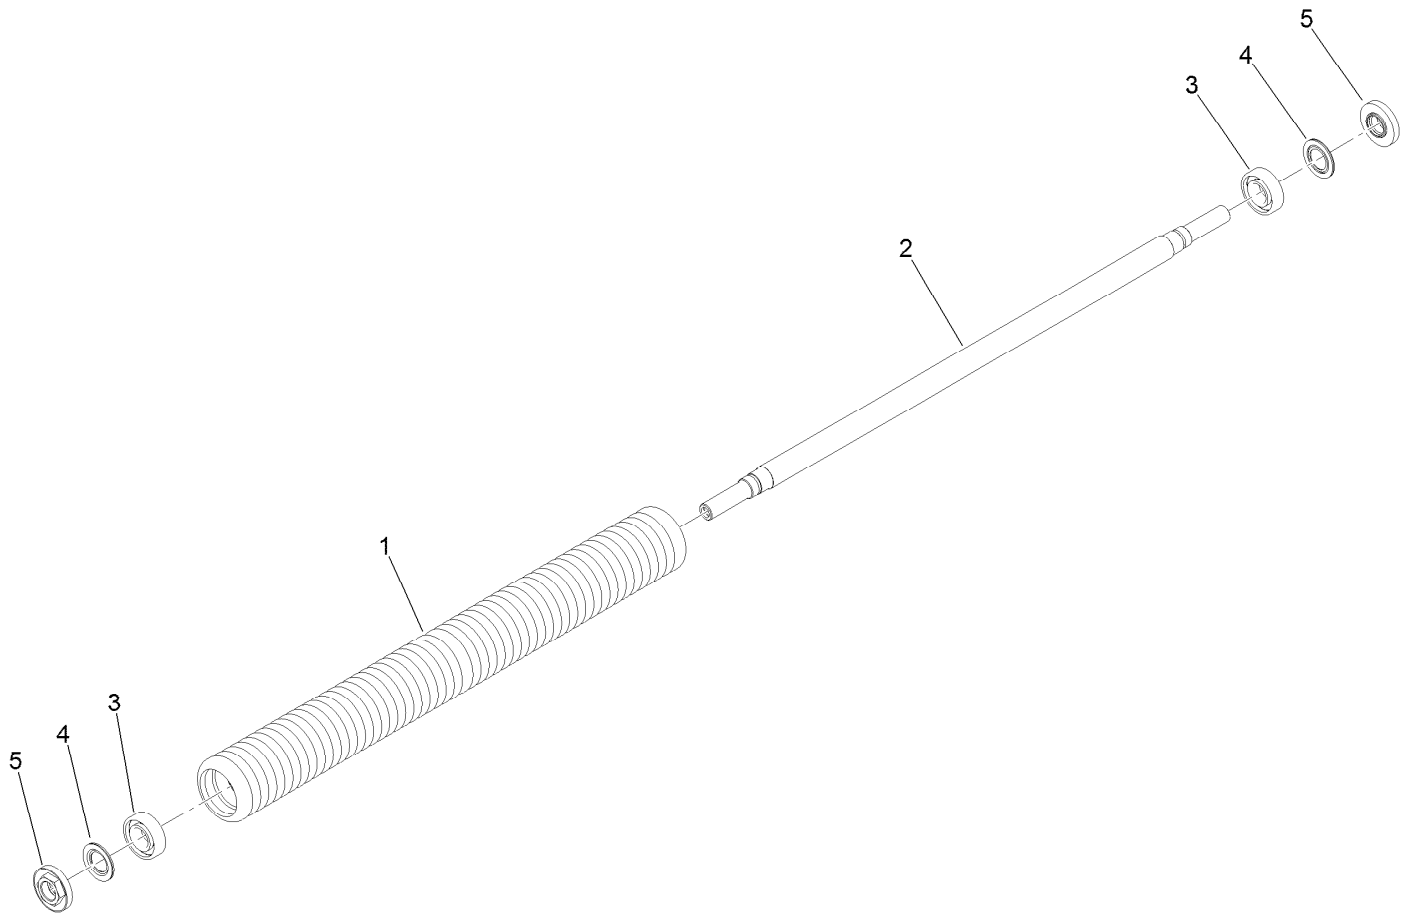

**Count on it.**

**Parts Catalog**

**Narrow Wiehle Roller Kit  
Greensmaster® DPA Cutting Units**

Model No. 04027

## Narrow Wiehle Roller Assembly

<i>Ref.</i>	<i>Part Number</i>	<i>Qty.</i>	<i>Description</i>
1	140-3444	1	Tube-Roller, Narrow Wiehle
2	132-4613	1	Shaft-Roller
3	117-6831	2	Bearing-Ball, Stainless
4	115-5604	2	Washer-Sealing, Flocked
5	117-9080	2	Nut-Lock, Bearing