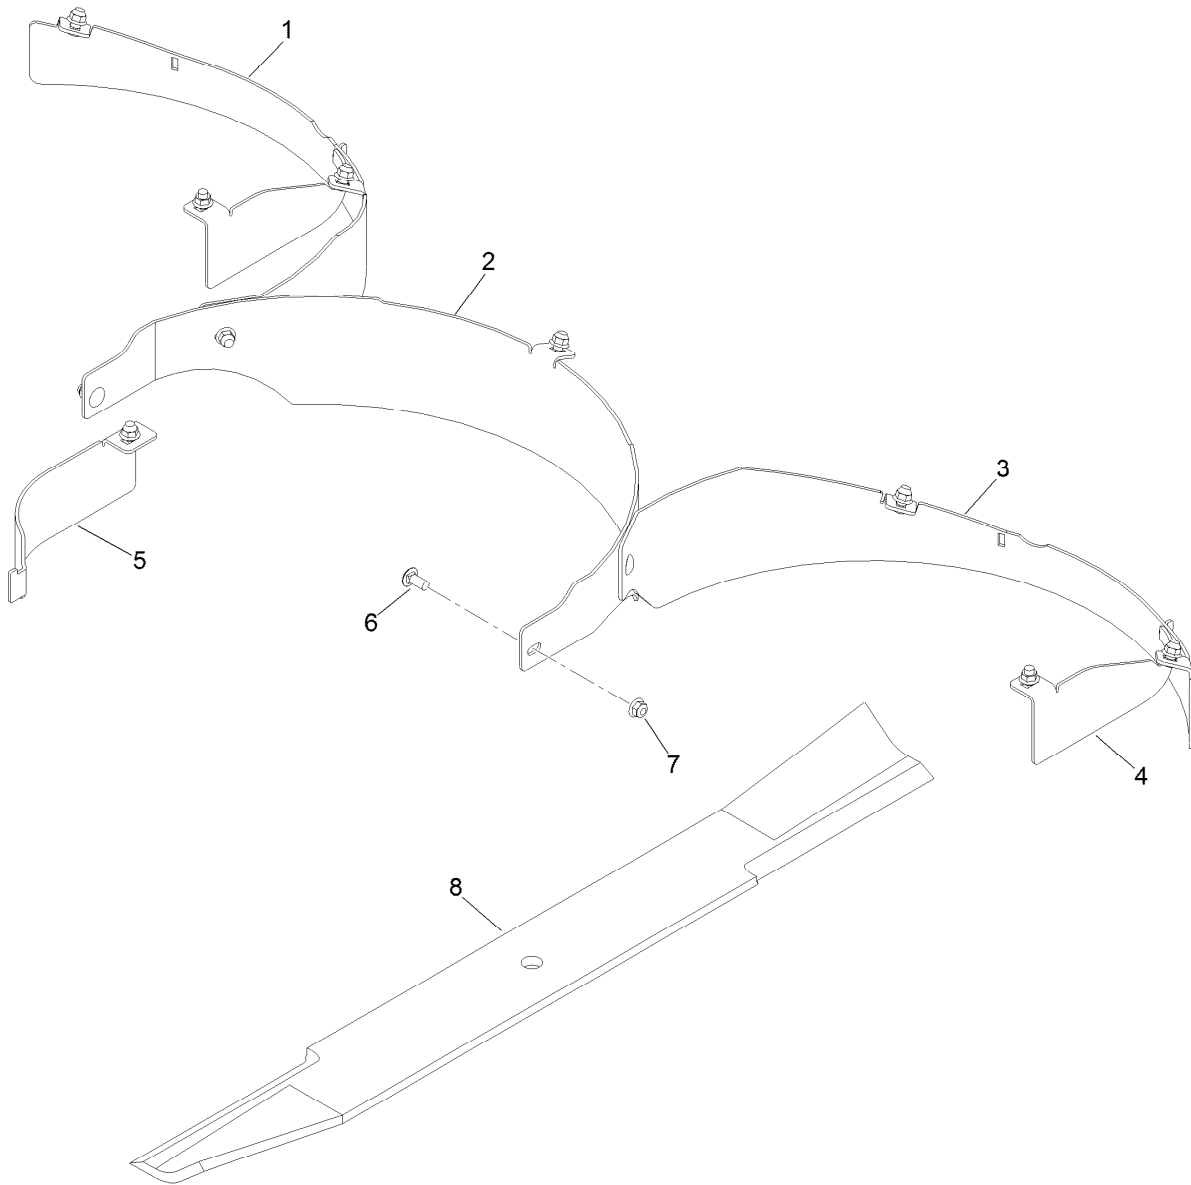

Count on it.

Parts Catalog

Recycler® Kit

**Groundsmaster® 3200 or 3300 Series
Traction Unit with 72in Rear Discharge
Rotary Mower**

Model No. 31979

Recycler Kit Assembly

<i>Ref.</i>	<i>Part Number</i>	<i>Qty.</i>	<i>Description</i>
1	140-3067-03	1	Baffle-Mulch, RH Rear
2	140-9044-03	1	Baffle-Mulch, Center Rear
3	140-3069-03	1	Baffle-Mulch, LH Rear
4	140-3071-03	2	Baffle-Kicker, Side
5	140-3072-03	1	Baffle-Kicker, Center
6	3231-27	12	Screw-CARR
7	104-8301	12	Nut-HF, NI
8	140-3058-03	3	Blade-Rotary, 24.5 Recycling