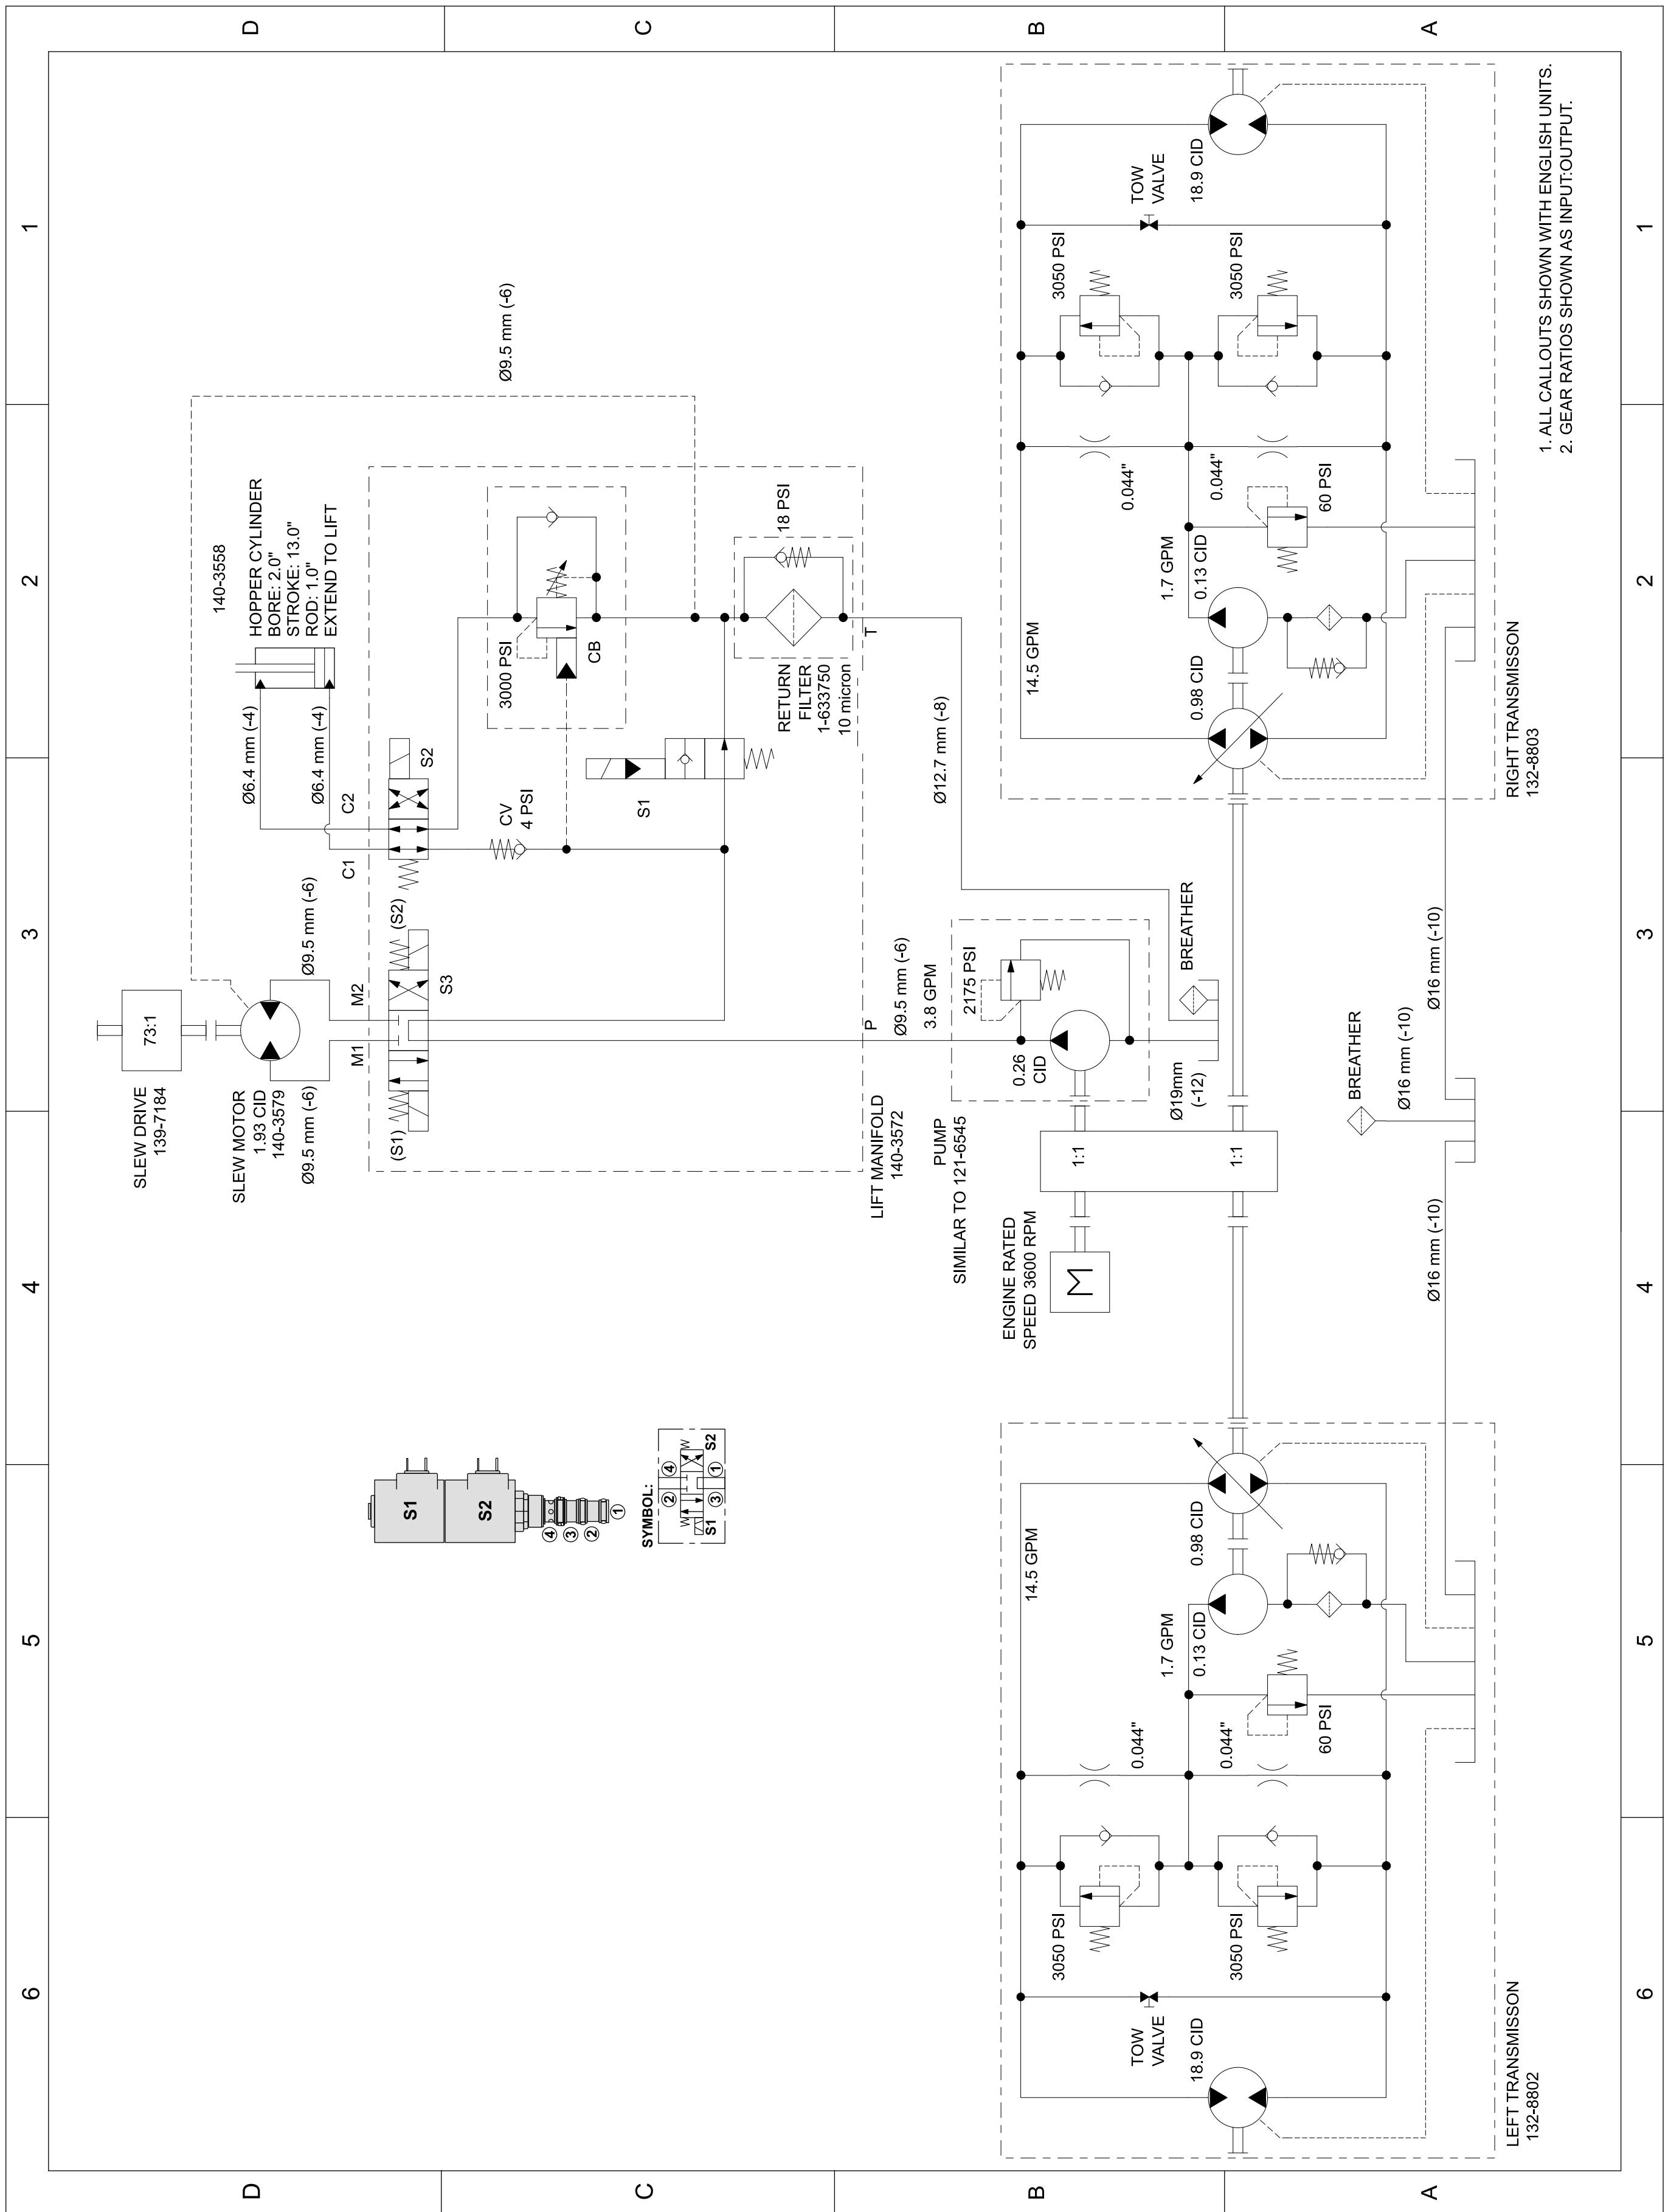

MB TX 2500S Tracked Mud Buggy

Model No. 68141—Serial No. 40000000 and Up

Hydraulic Schematic

Model No. 68141
140-7221 Rev B
1 of 1

1. ALL CALLOUTS SHOWN WITH ENGLISH UNITS.
2. GEAR RATIOS SHOWN AS INPUT:OUTPUT.