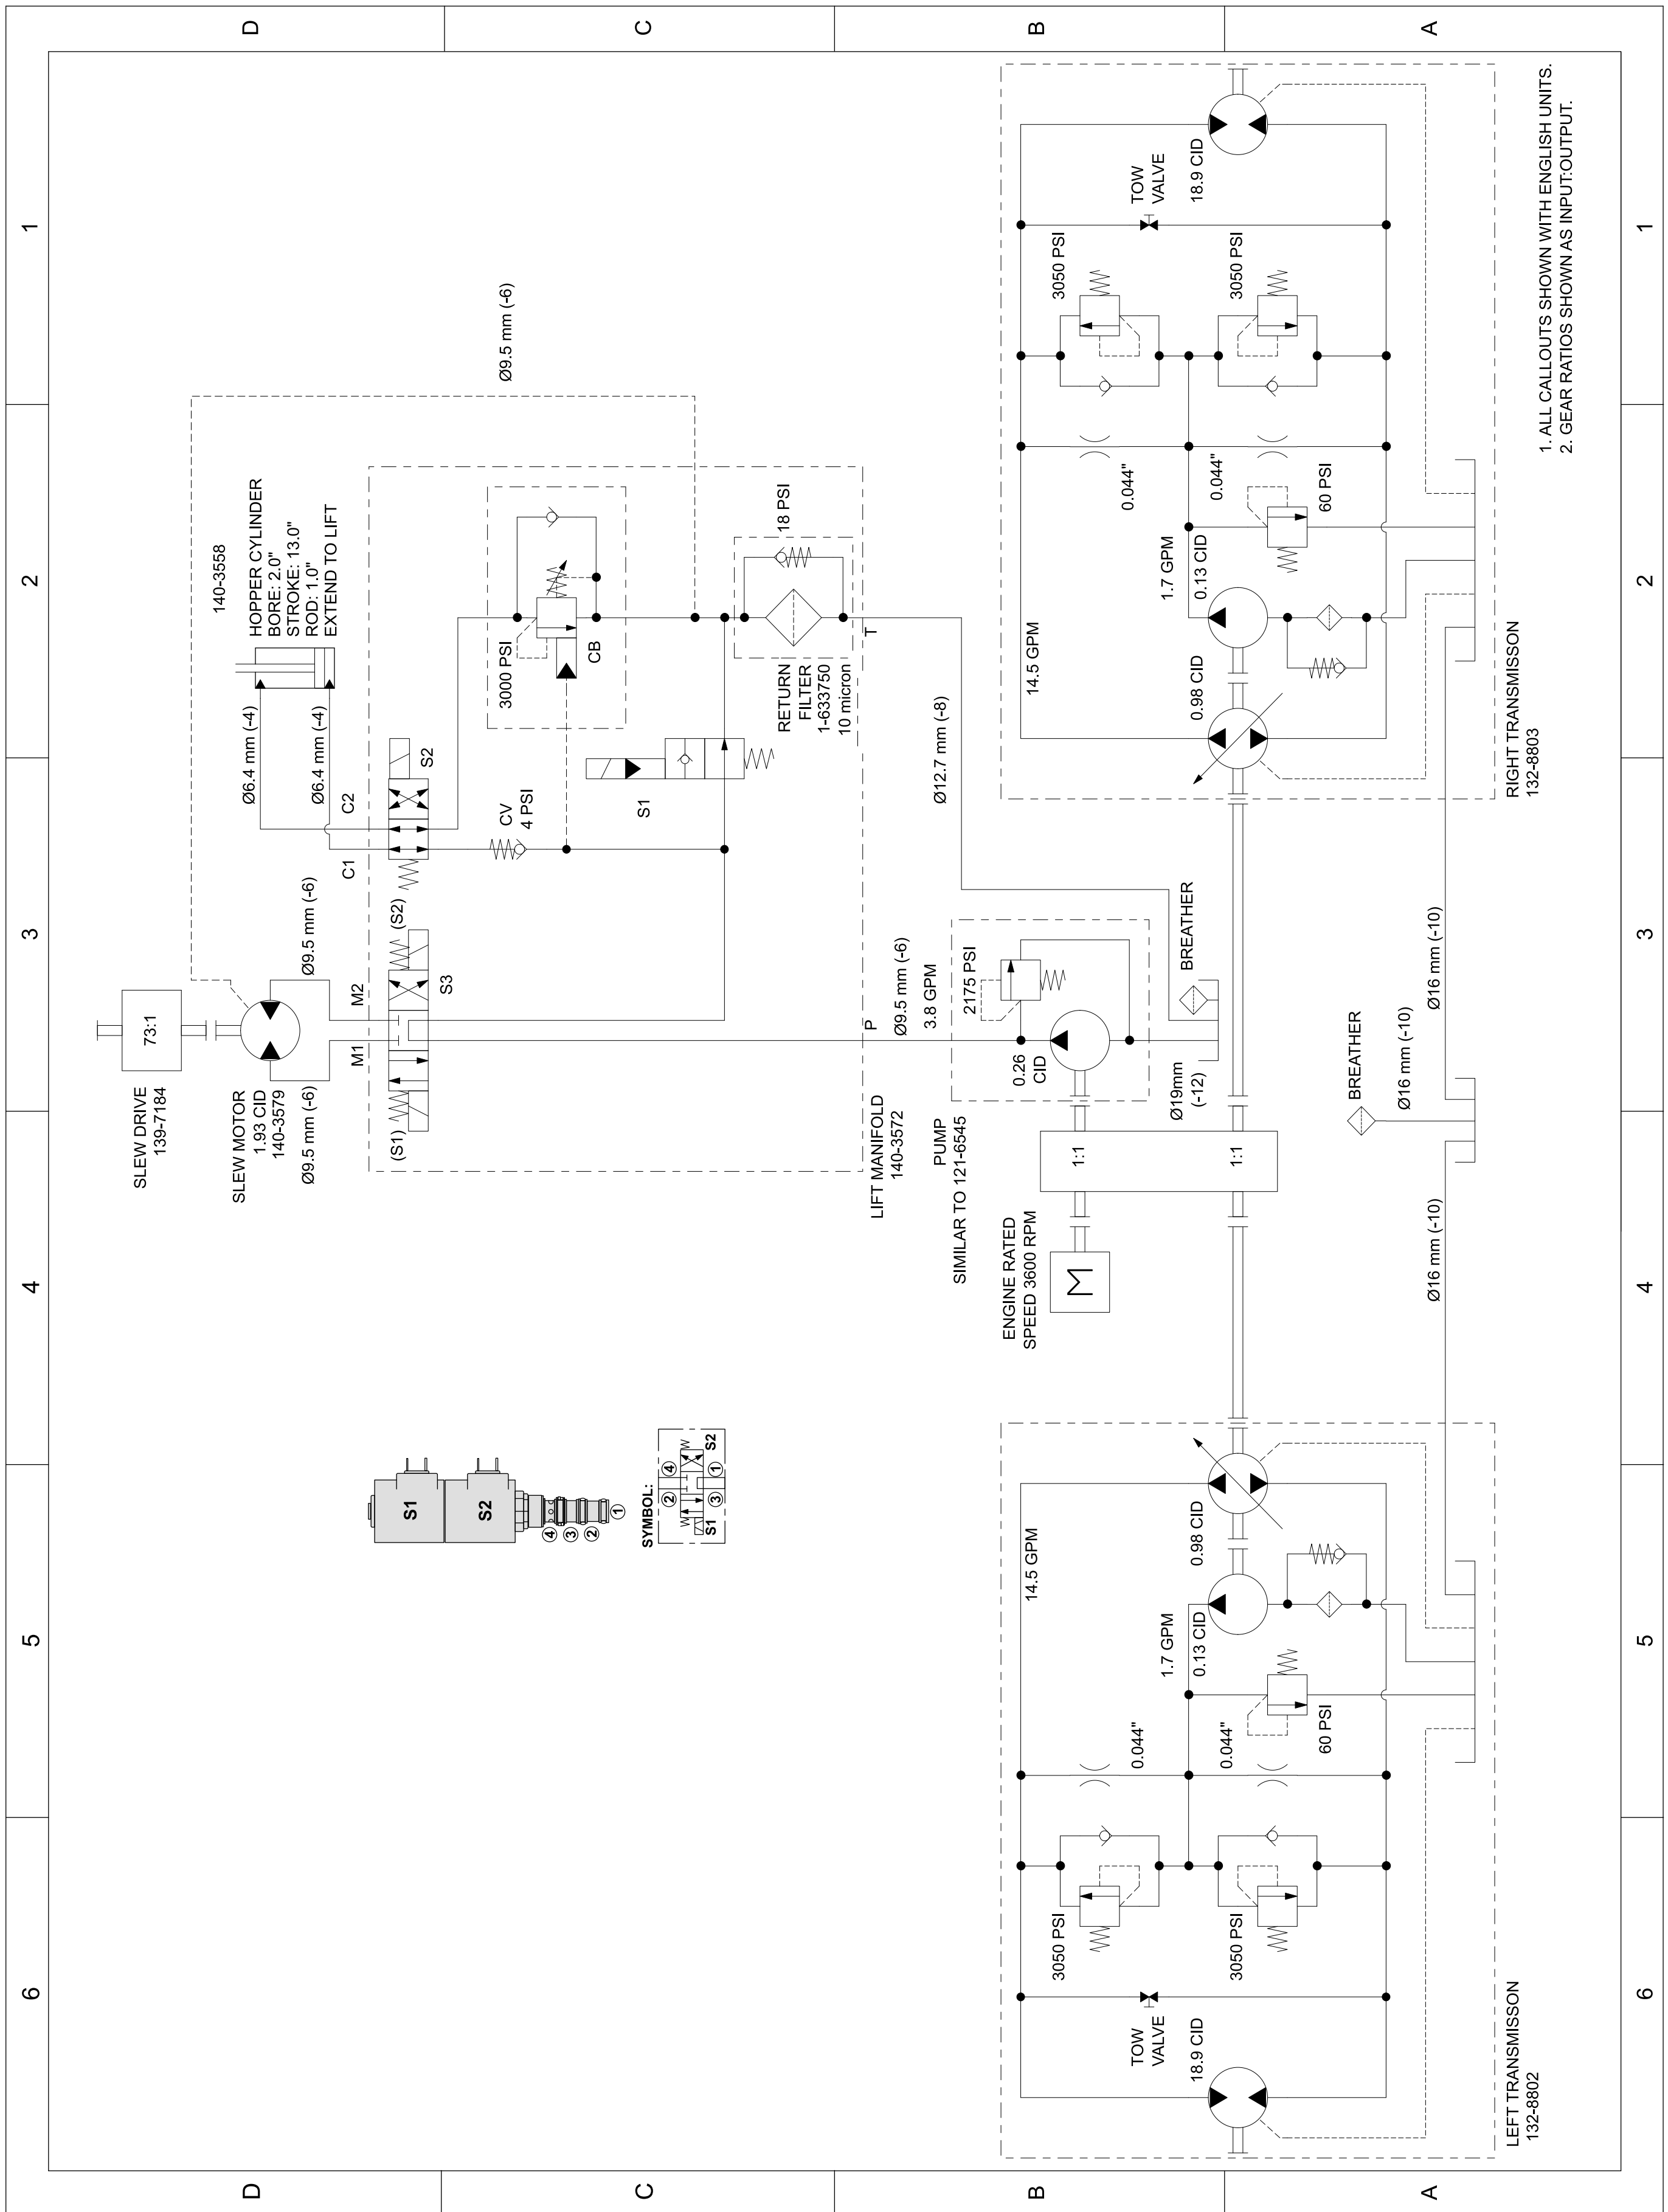

MB TX 2500S Tracked Mud Buggy

Model No. 68141—Serial No. 40000000 and Up

Hydraulic Schematic

Model No. 68141
140-7221 Rev B
1 of 1

g327140