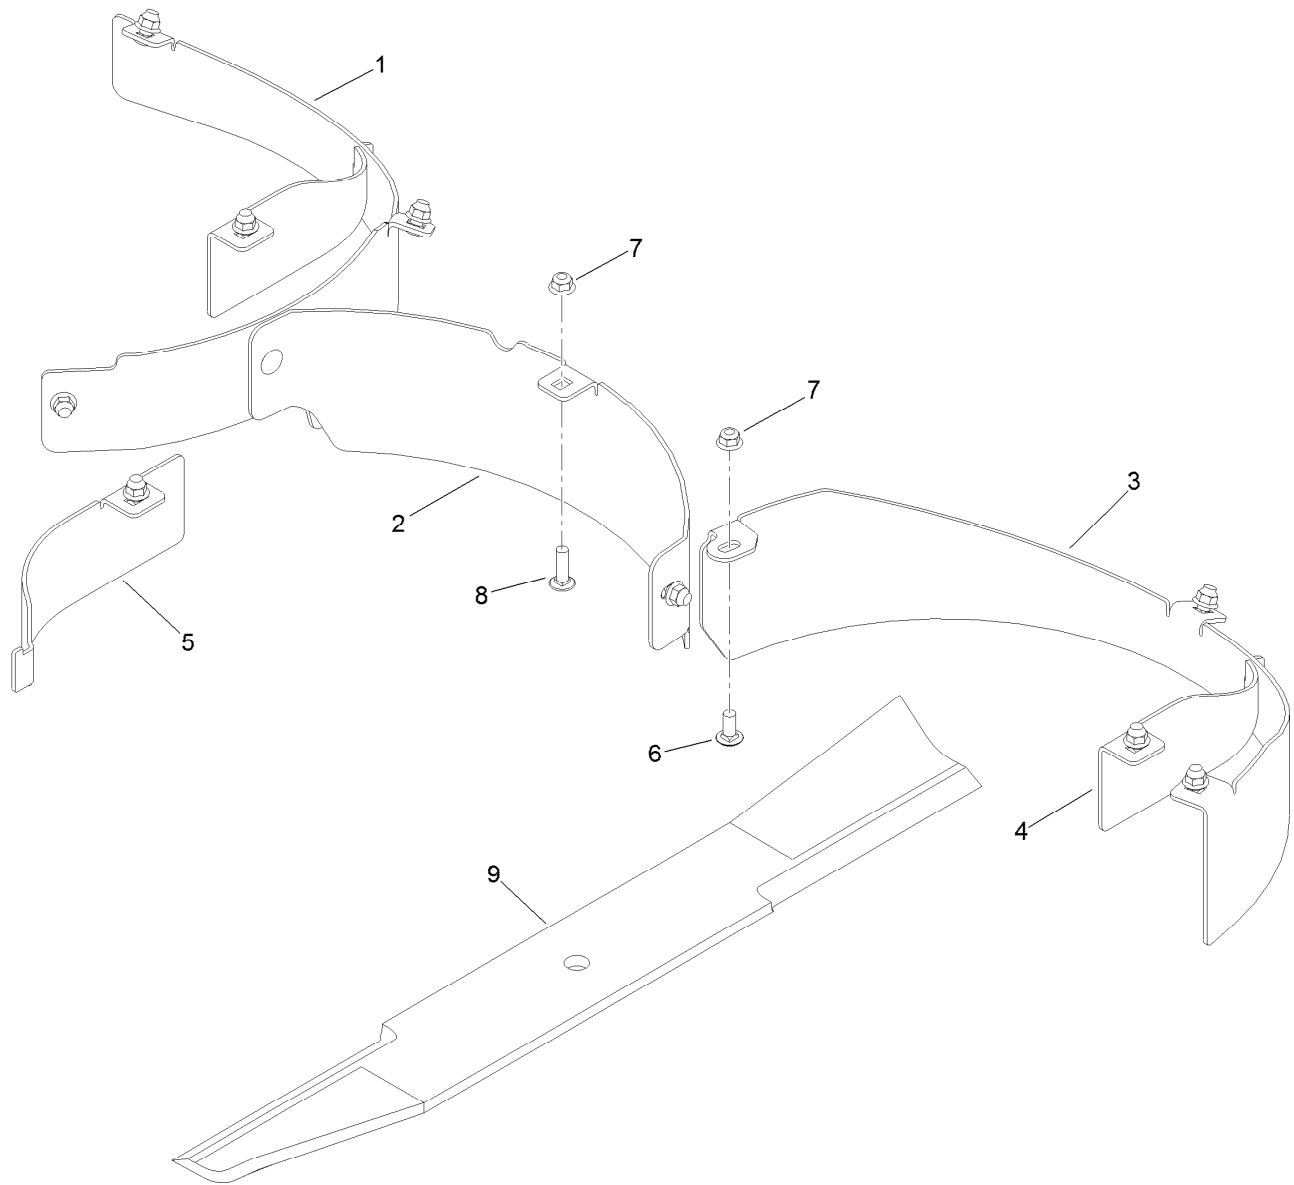

Count on it.

Parts Catalog

Recycler® Kit

**Groundsmaster® 3200 or 3300 Series
Traction Unit with 60in Rear Discharge
Rotary Mower**

Model No. 31977

Recycler Kit Assembly

| <i>Ref.</i> | <i>Part Number</i> | <i>Qty.</i> | <i>Description</i> |
|-------------|--------------------|-------------|------------------------------|
| 1 | 140-3074-03 | 1 | Baffle-Mulch, RH Rear |
| 2 | 140-9042-03 | 1 | Baffle-Mulch, Rear Center |
| 3 | 140-3076-03 | 1 | Baffle-Mulch, LH Rear |
| 4 | 140-3077-03 | 2 | Baffle-Kicker, Side |
| 5 | 140-3078-03 | 1 | Baffle-Kicker, Center |
| 6 | 3231-27 | 11 | Screw-CARR |
| 7 | 104-8301 | 12 | Nut-HF, NI |
| 8 | 3231-28 | 1 | Screw-CARR |
| 9 | 140-3060-03 | 3 | Blade-Rotary, 20.5 Recycling |