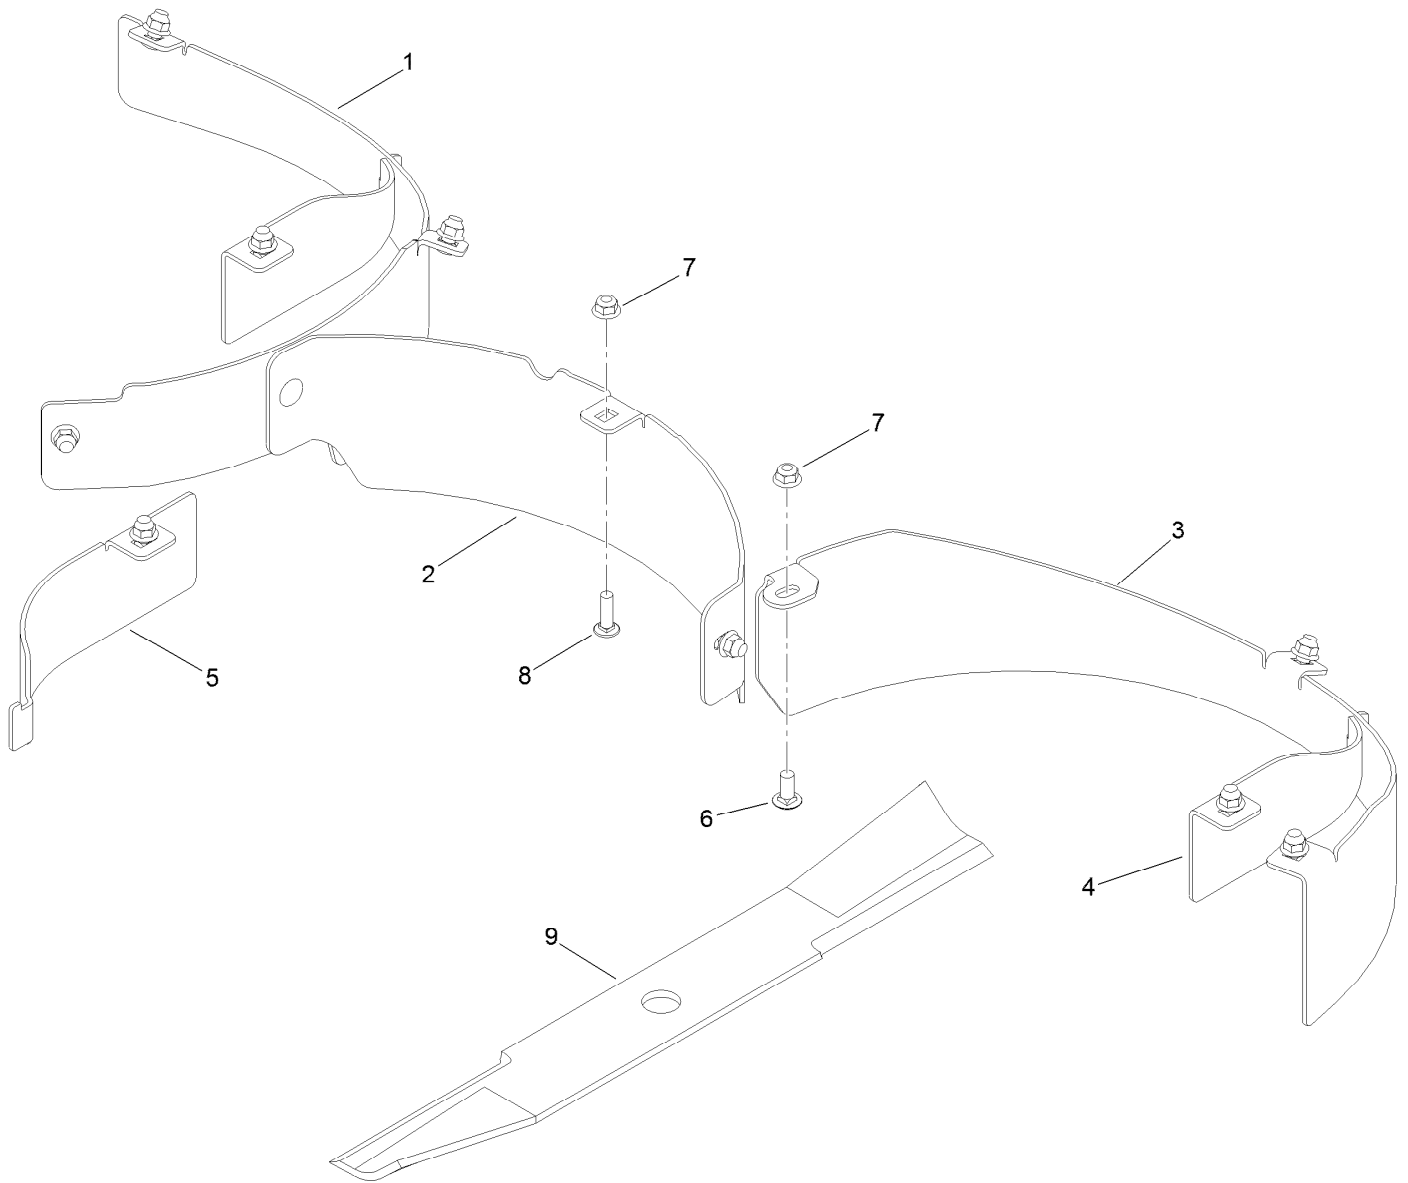

Count on it.

Parts Catalog

Recycler® Kit

**Groundsmaster® 3200 or 3300 Series
Traction Unit with 60in Rear Discharge
Rotary Mower**

Model No. 31985

Recycler Kit Assembly

<i>Ref.</i>	<i>Part Number</i>	<i>Qty.</i>	<i>Description</i>
1	140-3074-03	1	Baffle-Mulch, RH Rear
2	140-9042-03	1	Baffle-Mulch, Rear Center
3	140-3076-03	1	Baffle-Mulch, LH Rear
4	140-3077-03	2	Baffle-Kicker, Side
5	140-3078-03	1	Baffle-Kicker, Center
6	3231-27	11	Screw-CARR
7	104-8301	12	Nut-HF, NI
8	3231-28	1	Screw-CARR
9	140-4855	3	Blade-20.50 Recycler