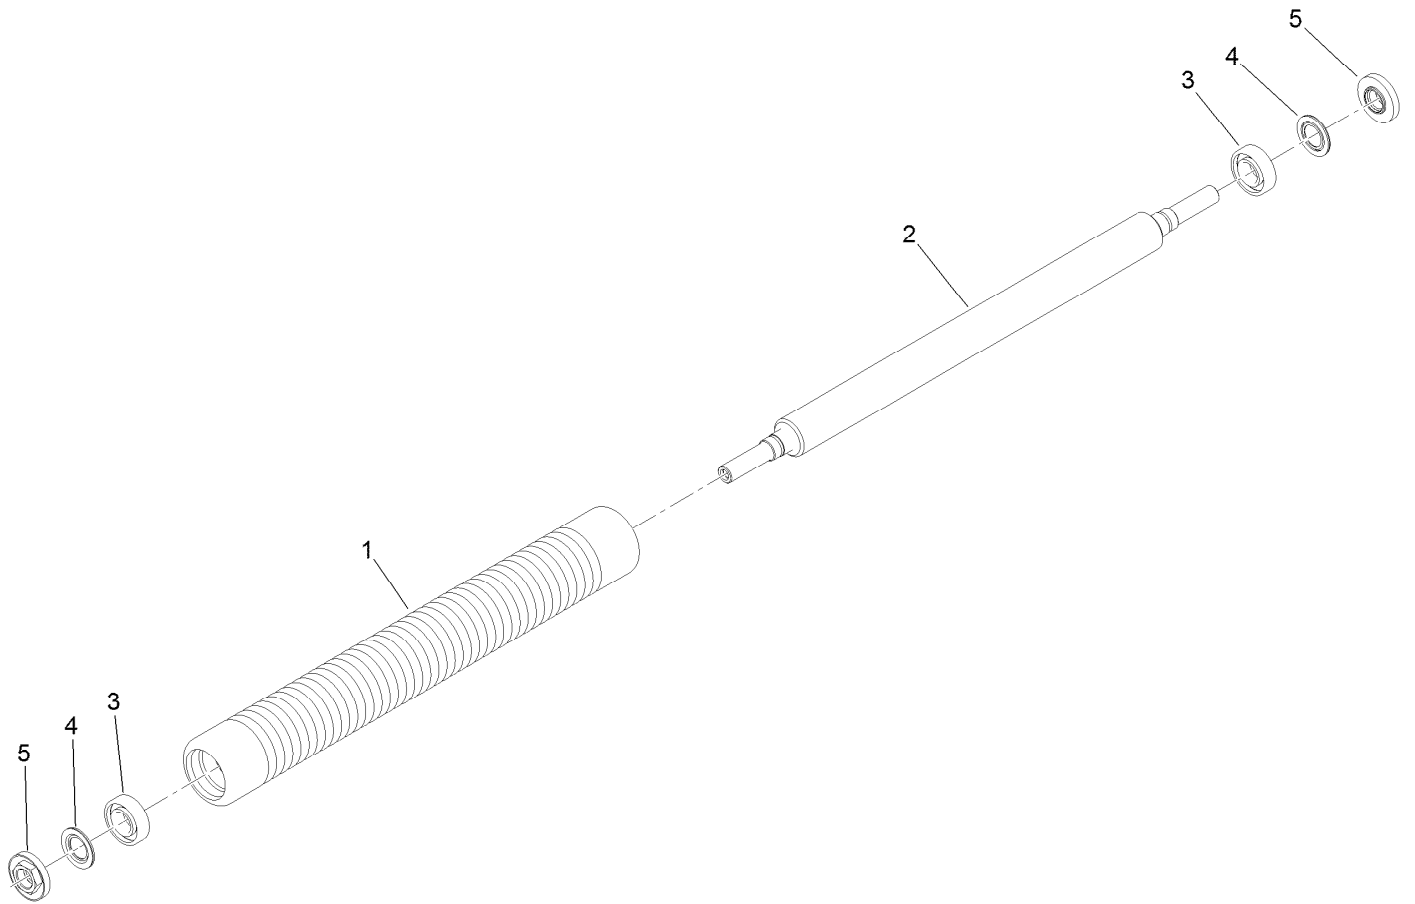

Count on it.

Parts Catalog

Wihle Roller Assembly

Greensmaster® 1018 Mower

Model No. 140-3362

Wiehle Roller Assembly No. 140-3362

<i>Ref.</i>	<i>Part Number</i>	<i>Qty.</i>	<i>Description</i>
1	138-1547	1	Roller-Wiehle
2	140-3360	1	Shaft-Roller, 18 Inch
3	117-6831	2	Bearing-Ball, Stainless
4	115-5604	2	Washer-Sealing, Flocked
5	117-9080	2	Nut-Lock, Bearing