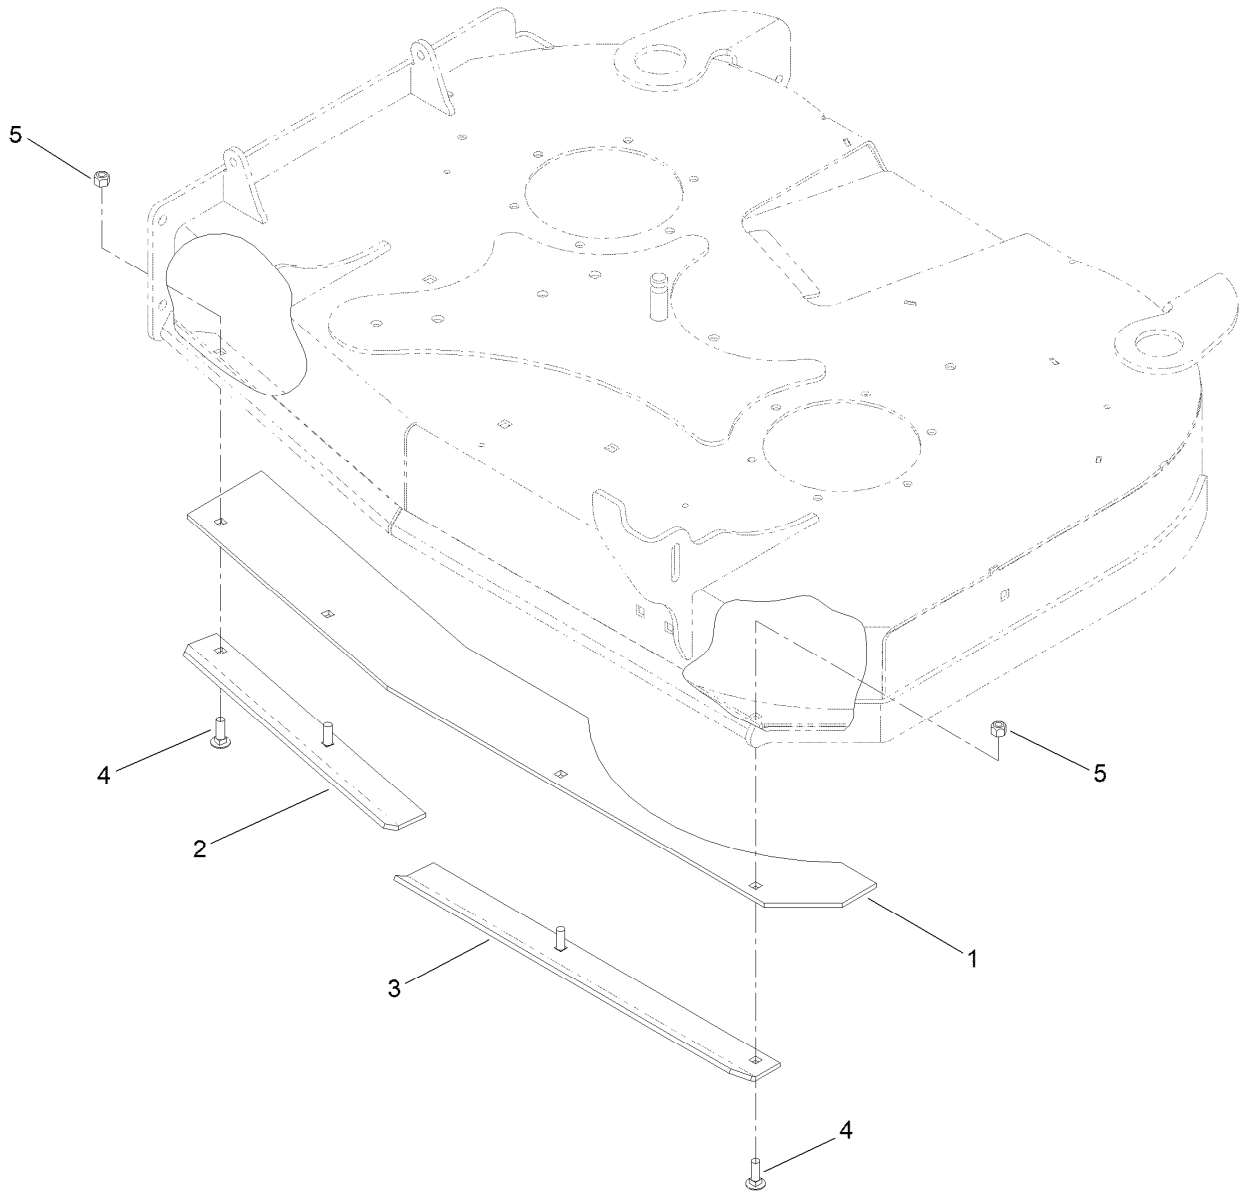

Count on it.

Parts Catalog

Bagger Enhancement Kit
Proline Commercial Walk-Behind Mower
with 36in Floating Cutting Unit

Model No. 140-4321

Bagging Enhancement Assembly No. 140-4321

<i>Ref.</i>	<i>Part Number</i>	<i>Qty.</i>	<i>Description</i>
1	140-9441	1	Skirt-Rubber
2	140-9442-01	1	Bracket-Skirt, RH
3	140-9443-01	1	Bracket-Skirt, LH
4	3230-2	4	Bolt-CARR
5	3296-29	4	Nut-Lock, NI