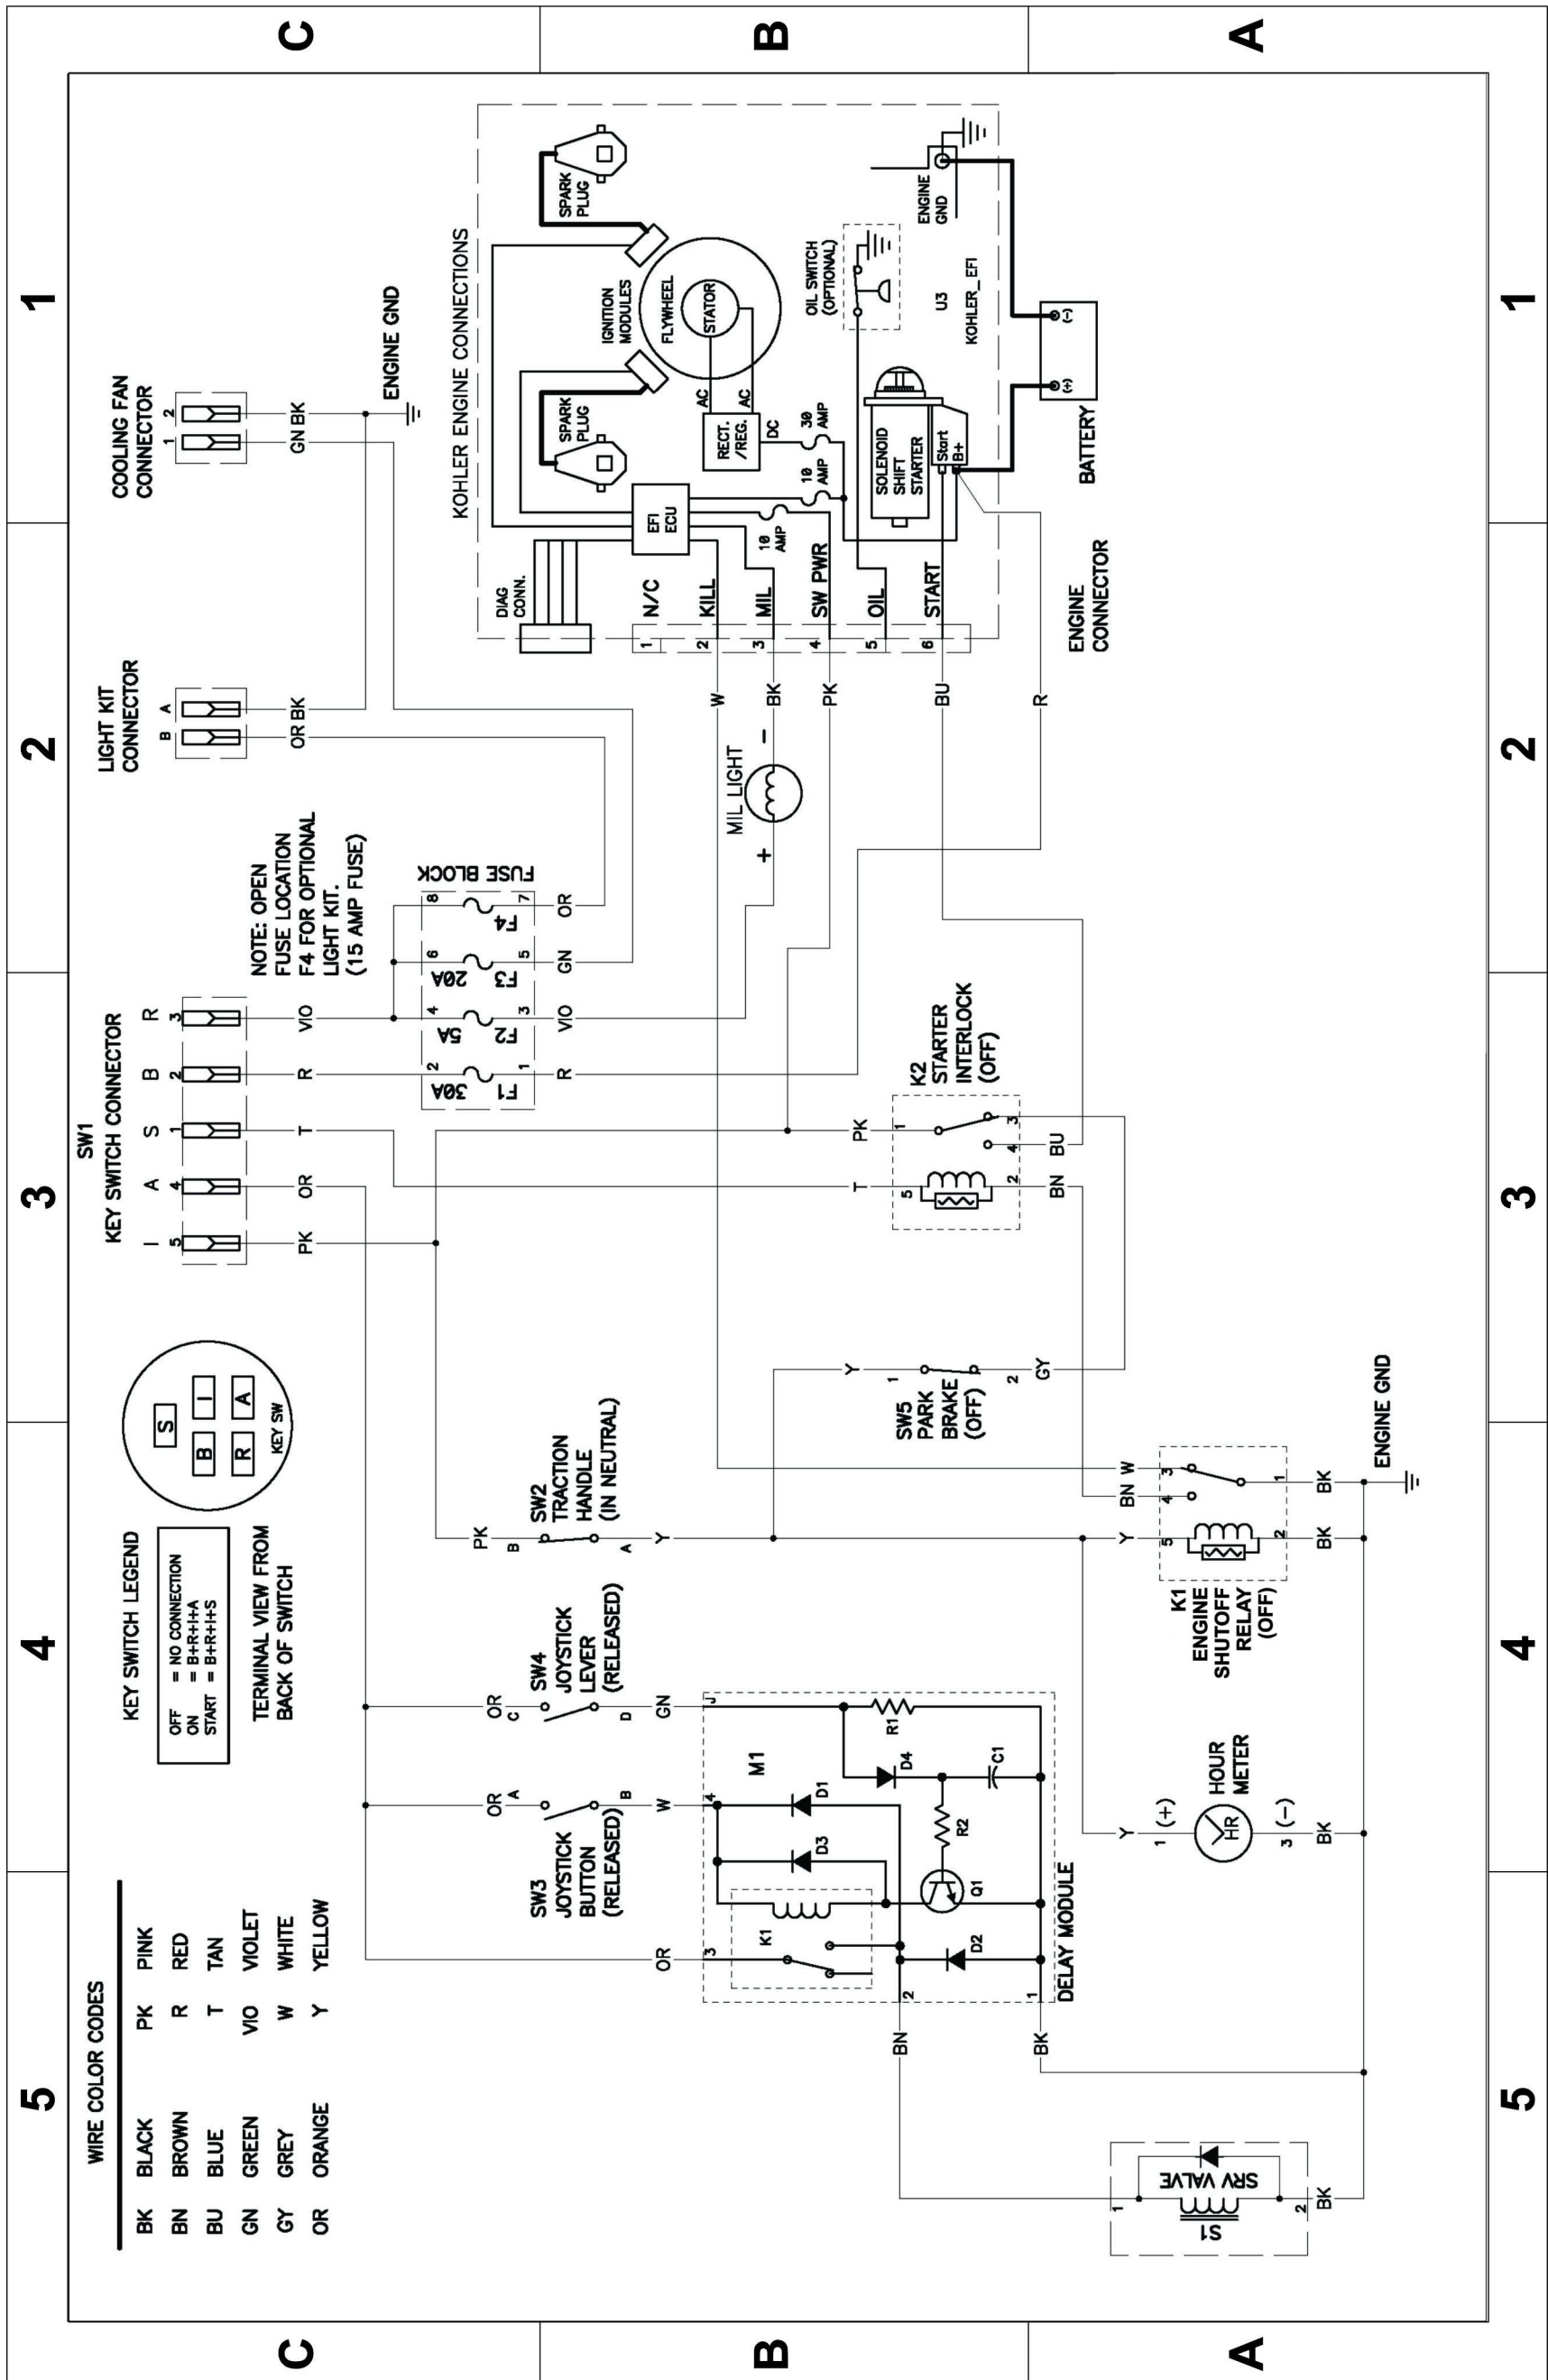

STX-38 EFI Stump Grinder with Intelli-Sweep®

Model No. 23214—Serial No. 405800000 and Up

Electrical Schematic

Model No. 23214
130-7573 Rev A
1 of 1

g319645