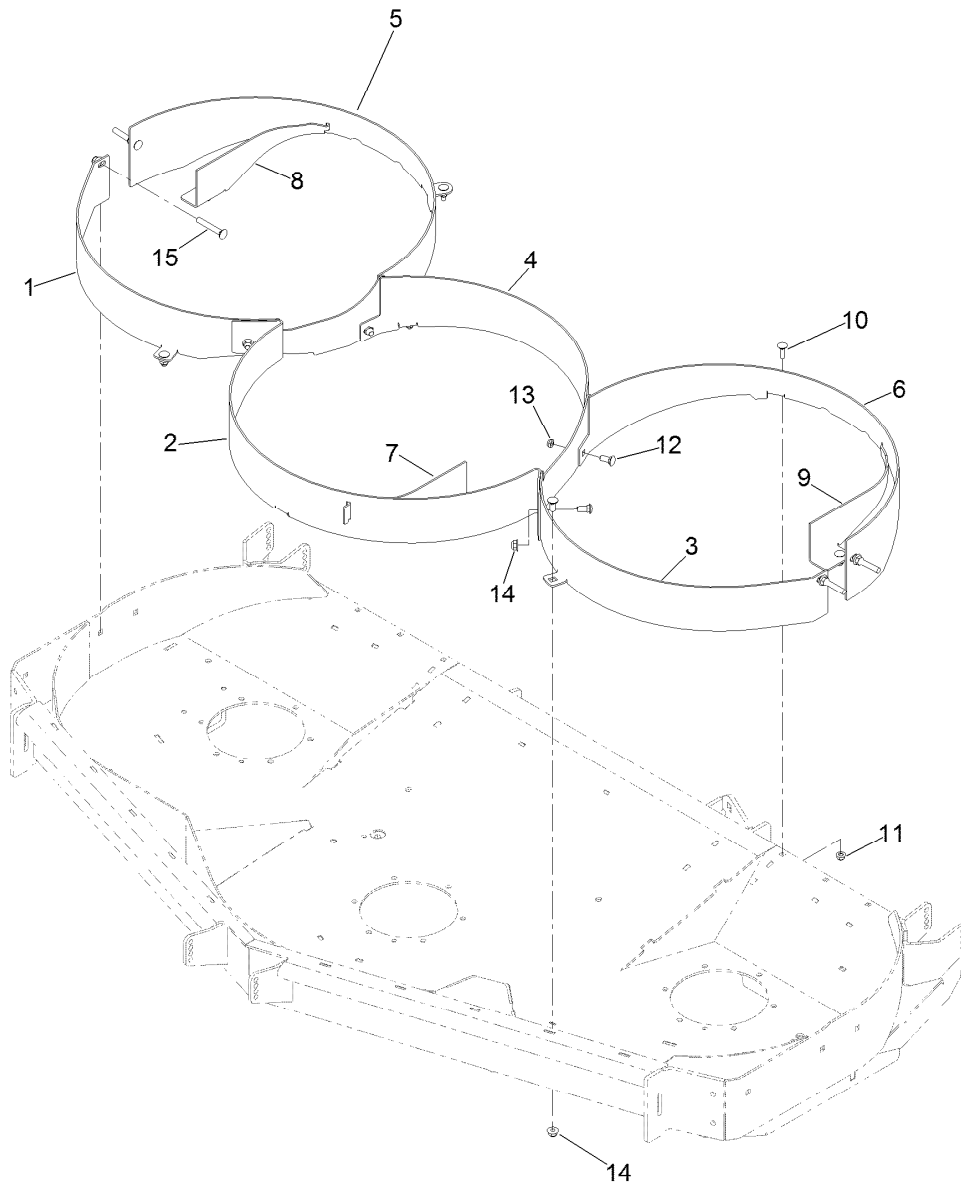

Count on it.

Parts Catalog

Baffle Kit

72in Rear Discharge Z Master® Mowers

Model No. 144-0380

Baffle Kit Assembly No. 144-0380

<i>Ref.</i>	<i>Part Number</i>	<i>Qty.</i>	<i>Description</i>
1	116-8386-03	1	Baffle-Mulch, Front RH
2	116-8387-03	1	Baffle-Mulch, Front LH
3	116-8389-03	1	Baffle-Mulch, Front Center
4	116-8391-03	1	Baffle-Mulch, Rear LH
5	116-8390-03	1	Baffle-Mulch, Rear RH
6	116-8392-03	1	Baffle-Rear, Center
7	116-8511-03	1	Baffle-Kicker, LH
8	116-8344-03	1	Baffle-Kicker, Front Center
9	116-8510-03	1	Baffle-Kicker, RH
10	3231-12	12	Bolt-CARR
11	104-8301	14	Nut-HF, NI
12	3296-59	2	Nut-Lock, NI
13	3230-2	2	Bolt-CARR
14	104-8300	2	Nut-HF, NI
15	3231-31	4	Screw-CARR