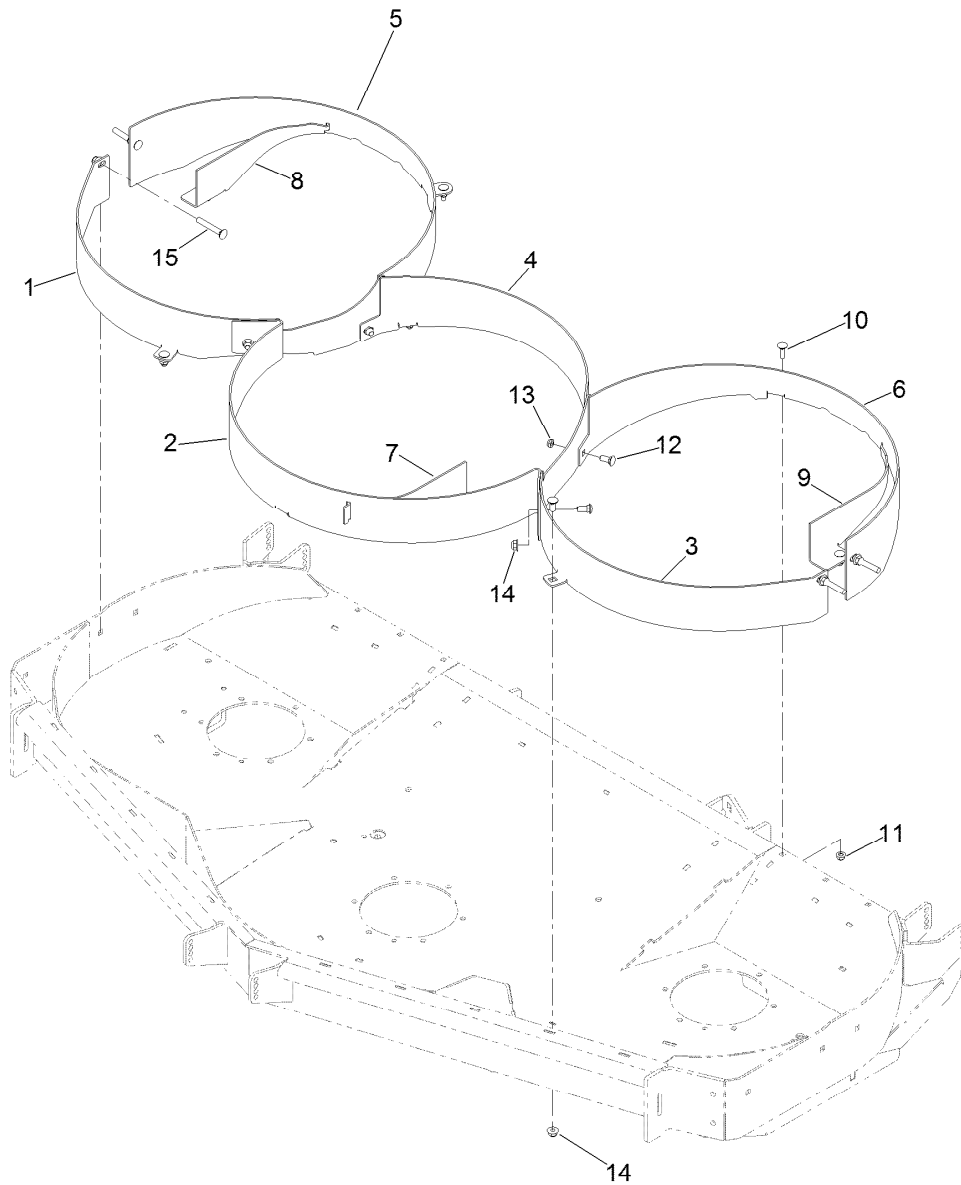

Count on it.

Parts Catalog

Baffle Kit

72in Rear Discharge Z Master® Mowers

Model No. 144-0380

Baffle Kit Assembly No. 144-0380

Ref.	Part Number	Qty.	Description
1	116-8386-03	1	Baffle-Mulch, Front RH
2	116-8387-03	1	Baffle-Mulch, Front LH
3	116-8389-03	1	Baffle-Mulch, Front Center
4	116-8391-03	1	Baffle-Mulch, Rear LH
5	116-8390-03	1	Baffle-Mulch, Rear RH
6	116-8392-03	1	Baffle-Rear, Center
7	116-8511-03	1	Baffle-Kicker, LH
8	116-8344-03	1	Baffle-Kicker, Front Center
9	116-8510-03	1	Baffle-Kicker, RH
10	3231-12	12	Bolt-CARR
11	104-8301	14	Nut-HF, NI
12	3296-59	2	Nut-Lock, NI
13	3230-2	2	Bolt-CARR
14	104-8300	2	Nut-HF, NI
15	3231-31	4	Screw-CARR