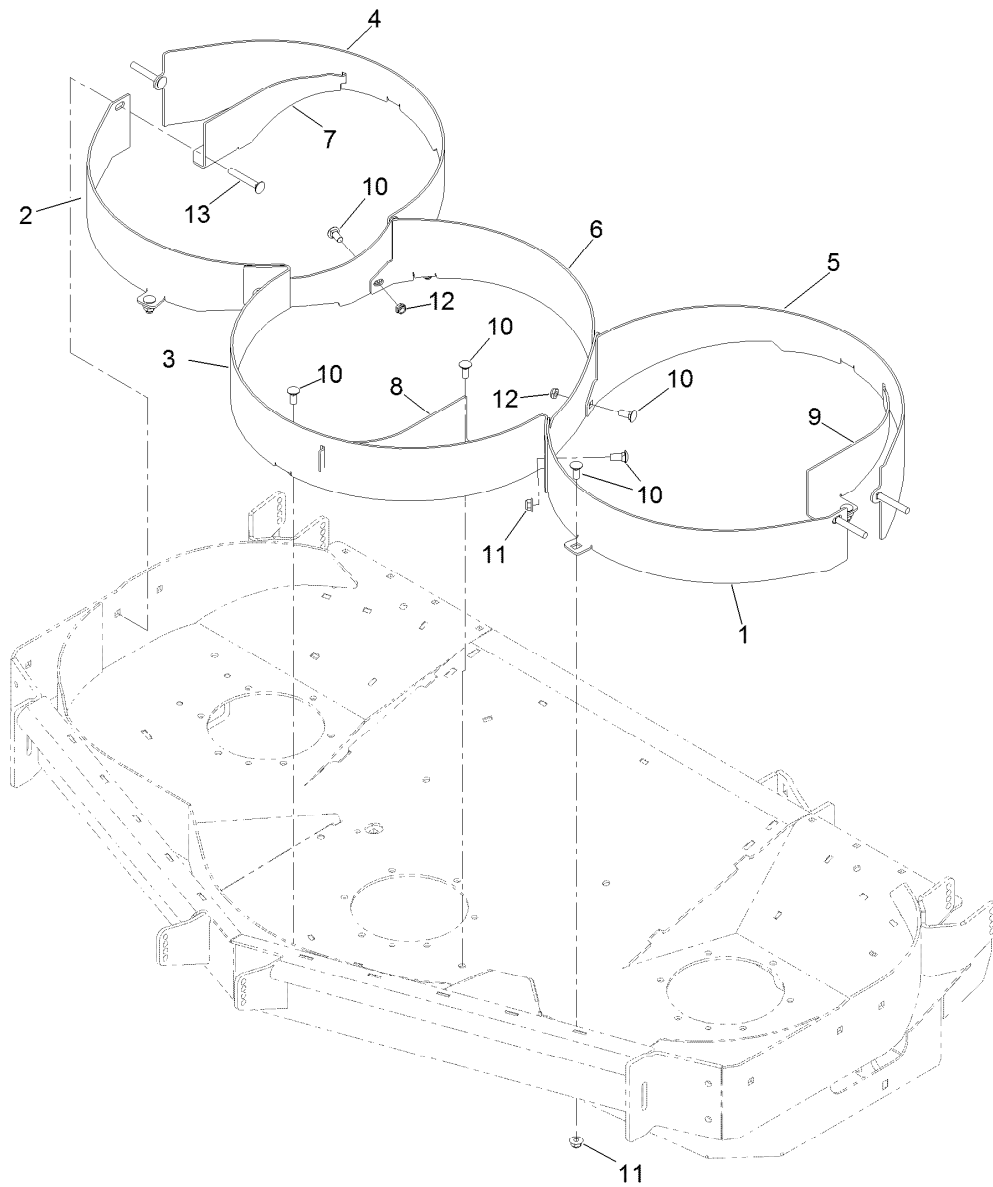

**Count on it.**

**Parts Catalog**

**Baffle Kit**

**60in Rear Discharge Z Master® Mowers**

Model No. 144-0379

## Baffle Kit Assembly No. 144-0379

<i>Ref.</i>	<i>Part Number</i>	<i>Qty.</i>	<i>Description</i>
1	116-8334-03	1	Baffle-Mulch, Front RH
2	116-8333-03	1	Baffle-Mulch, Front LH
3	116-8336-03	1	Baffle-Mulch Front Center
4	116-8337-03	1	Baffle-Mulch Rear LH
5	116-8338-03	1	Baffle-Mulch Rear RH
6	116-8339-03	1	Baffle-Mulch, Rear Center
7	116-8343-03	1	Baffle-Kicker, LH
8	116-8344-03	1	Baffle-Kicker, Front Center
9	116-8342-03	1	Baffle-Kicker, RH
10	3231-12	14	Bolt-CARR
11	104-8301	16	Nut-HF, NI
12	3296-59	2	Nut-Lock, NI
13	3231-31	4	Screw-CARR