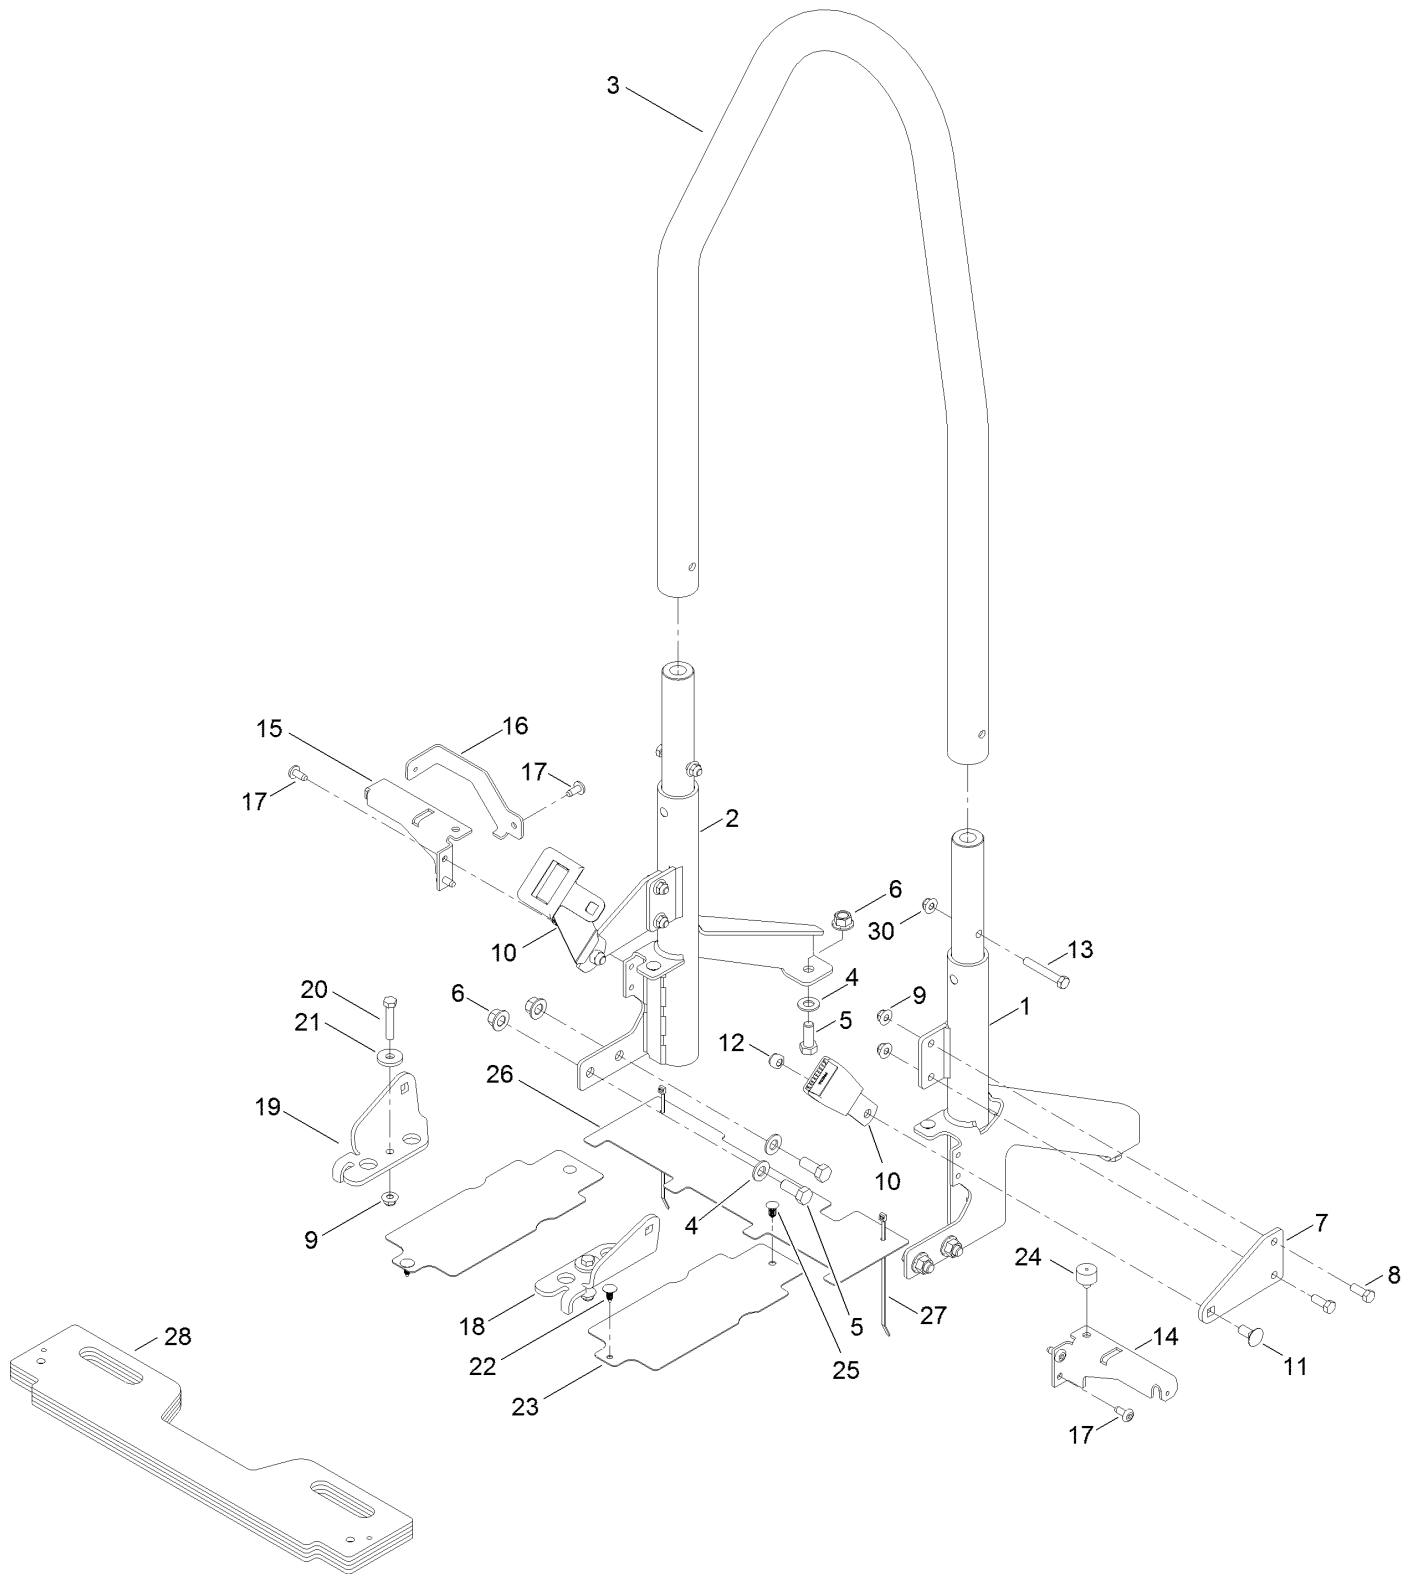

**Count on it.**

**Parts Catalog**

**ROPS Kit**

**TimeCutter® Riding Mower**

Model No. 79485

# Roll-Over Protection System Assembly

## Roll-Over Protection System Assembly (continued)

<i>Ref.</i>	<i>Part Number</i>	<i>Qty.</i>	<i>Description</i>	<i>Ref.</i>	<i>Part Number</i>	<i>Qty.</i>	<i>Description</i>
1	140-5098-03	1	Mount-ROPS, LH	16	140-0388-03	1	Pod - Support, RH W/Mr
2	140-5099-03	1	Mount-ROPS, RH	17	138-9753	4	Screw
3	138-7527-03	1	Tube-ROPS, Upper	18	139-5821-03	1	Bracket - LH Seat Belt
4	139-2611	6	Washer-Flat	19	139-5822-03	1	Bracket - RH Seat Belt
5	139-2636	6	Screw-HH	20	HDW07736	2	HHCS 3/8-16 X 2, GR5, Cz
6	139-1689	6	Nut-HF	21	99-2098	2	Washer
7	139-7543-03	2	Mount - Seatbelt	22	117-2382	4	Plug-Plastic
8	139-2600	4	Screw-HH	23	140-2133	2	Shield - Belt
9	119-4042	6	Nut-HF, NI	24	120-7893	1	Bumper-Grommet
10	140-0367	1	Belt - Seat	25	133-0875	2	Rivet-Push
11	3232-1	2	Screw-CARR	26	140-5047	1	Guard - Rear
12	119-4039	2	Nut-Hex, NI	27	614249	2	Tie-Cable
13	139-1711	2	Screw-HH	28	139-7482-03	4	Weight-Bagger
14	140-0386-03	1	Support - Pod LH	30	139-1706	2	Nut-Flange, Lock
15	140-0387-03	1	Support - Pod, RH				