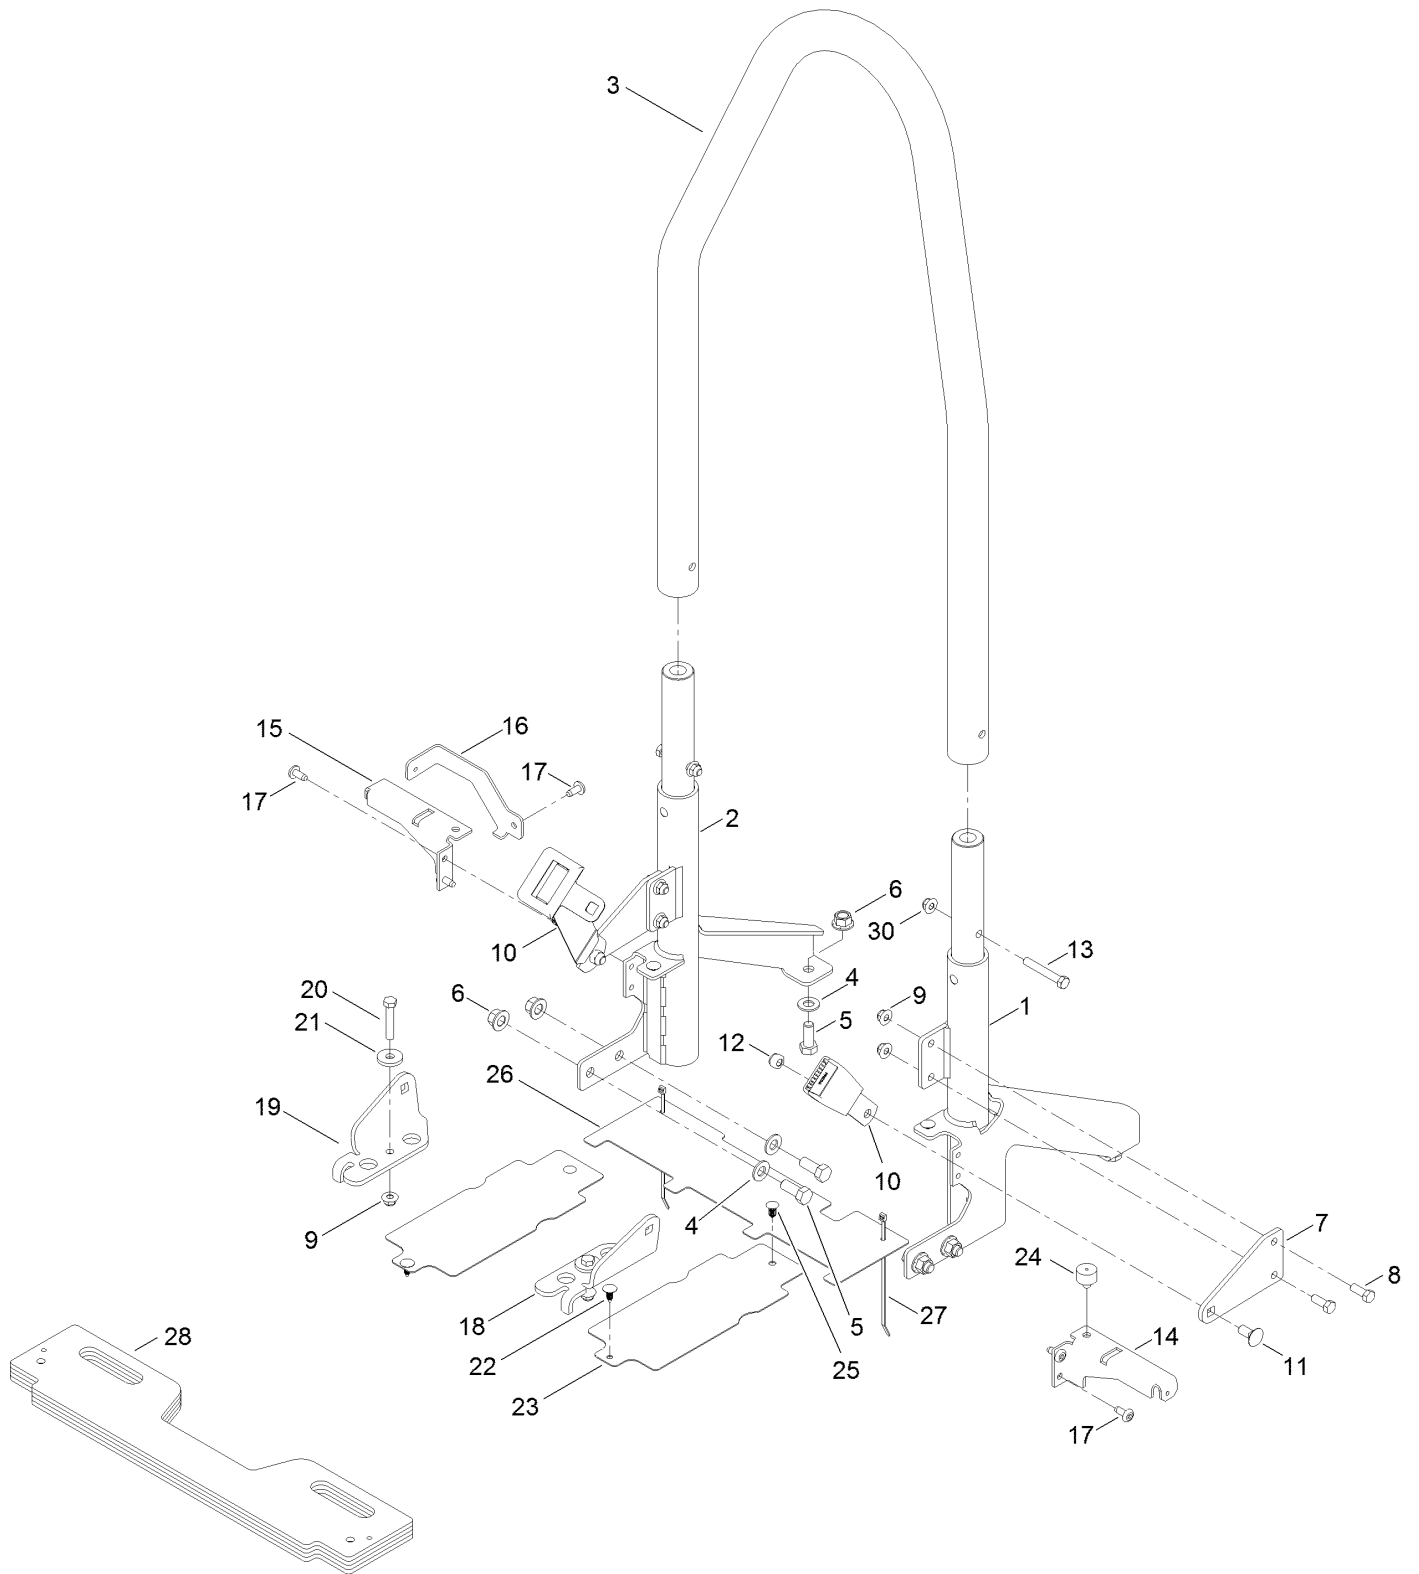

Count on it.

Parts Catalog

ROPS Kit

TimeCutter® Riding Mower

Model No. 79485

Roll-Over Protection System Assembly

Roll-Over Protection System Assembly (continued)

<i>Ref.</i>	<i>Part Number</i>	<i>Qty.</i>	<i>Description</i>	<i>Ref.</i>	<i>Part Number</i>	<i>Qty.</i>	<i>Description</i>
1	140-5098-03	1	Mount-ROPS, LH	16	140-0388-03	1	Pod - Support, RH W/Mr
2	140-5099-03	1	Mount-ROPS, RH	17	138-9753	4	Screw
3	138-7527-03	1	Tube-ROPS, Upper	18	139-5821-03	1	Bracket - LH Seat Belt
4	139-2611	6	Washer-Flat	19	139-5822-03	1	Bracket - RH Seat Belt
5	139-2636	6	Screw-HH	20	HDW07736	2	HHCS 3/8-16 X 2, GR5, Cz
6	139-1689	6	Nut-HF	21	99-2098	2	Washer
7	139-7543-03	2	Mount - Seatbelt	22	117-2382	4	Plug-Plastic
8	139-2600	4	Screw-HH	23	140-2133	2	Shield - Belt
9	119-4042	6	Nut-HF, NI	24	120-7893	1	Bumper-Grommet
10	140-0367	1	Belt - Seat	25	133-0875	2	Rivet-Push
11	3232-1	2	Screw-CARR	26	140-5047	1	Guard - Rear
12	119-4039	2	Nut-Hex, NI	27	614249	2	Tie-Cable
13	139-1711	2	Screw-HH	28	139-7482-03	4	Weight-Bagger
14	140-0386-03	1	Support - Pod LH	30	139-1706	2	Nut-Flange, Lock
15	140-0387-03	1	Support - Pod, RH				