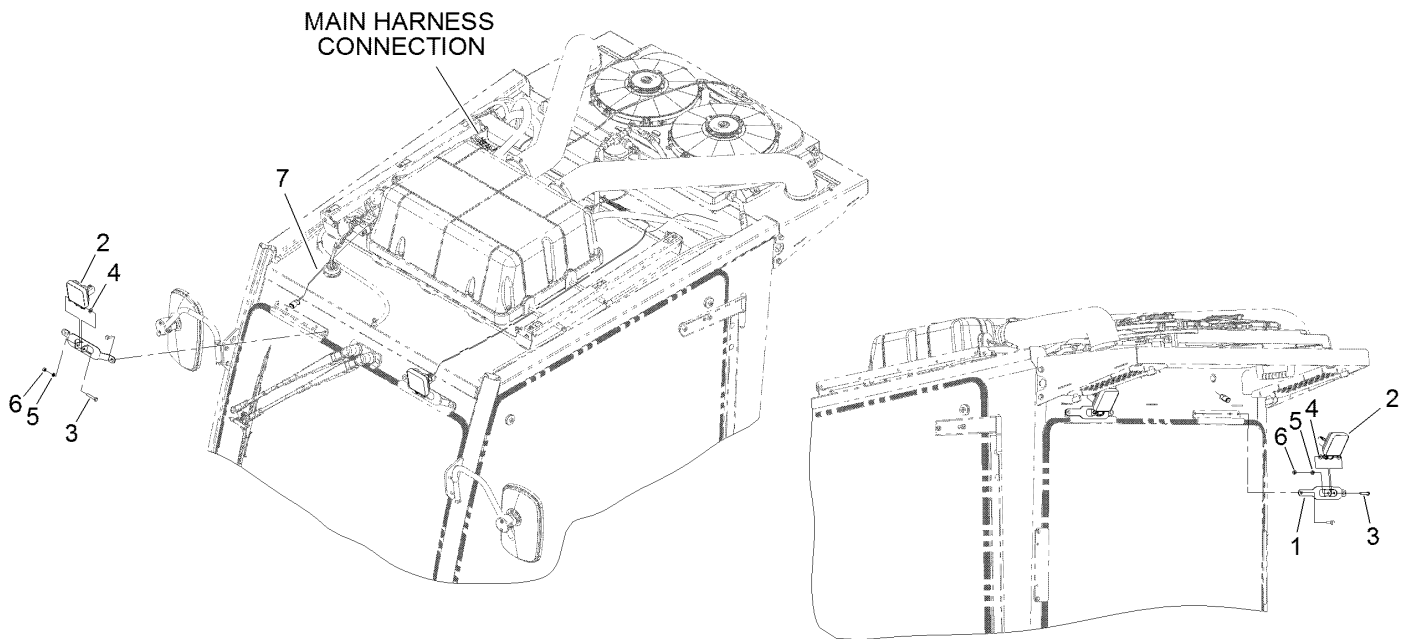

Count on it.

Parts Catalog

LED Work Light Kit

**Groundsmaster® 3200 or 3310 Series
Traction Unit with Cab**

Model No. 31993

LED Work Light Assembly

<i>Ref.</i>	<i>Part Number</i>	<i>Qty.</i>	<i>Description</i>
1	140-4414-03	4	Mount-Light, Work
2	140-6604	4	Light-Work, LED
3	33113-035	4	Screw-HH
4	139-1323	8	Washer-Spcl
5	43-5930	4	Washer-Lock, Spring
6	33013-00	4	Nut-Hex
7	122-1766	1	Harness-Wire, Worklights