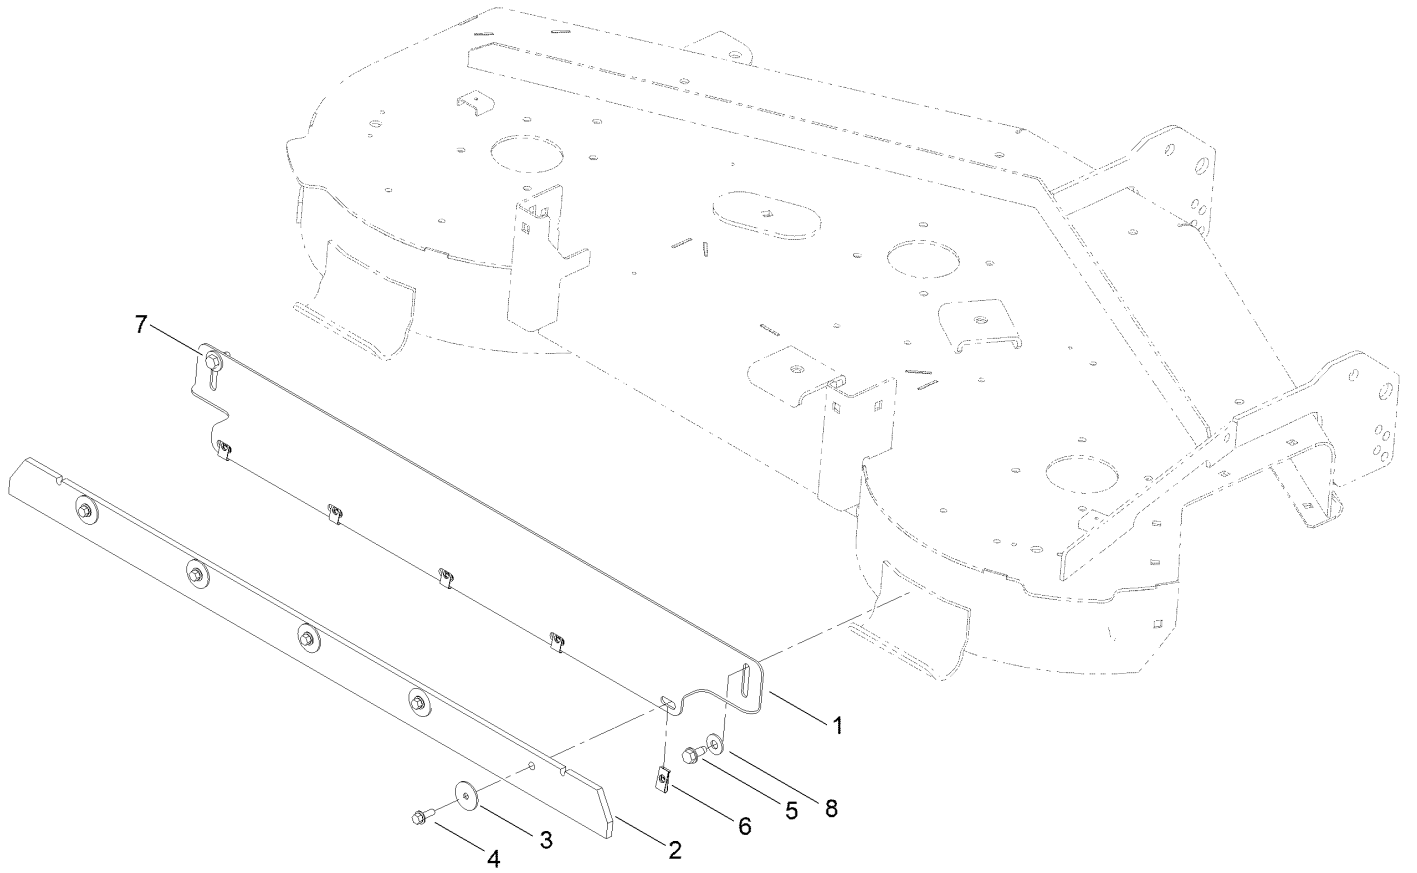

Parts Catalog

Striping Kit

Zero-Turn-Radius Riding Mower with 50in
Cutting Unit

Model No. 140-5160

Striping Kit Assembly No. 140-5160

Striping Kit Assembly No. 140-5160 (continued)

<i>Ref.</i>	<i>Part Number</i>	<i>Qty.</i>	<i>Description</i>	<i>Ref.</i>	<i>Part Number</i>	<i>Qty.</i>	<i>Description</i>
1	121-5707-03	1	Bracket-Striping, 50In	5	32144-70	2	Screw-HWHTF
2	121-5705	1	Wiper	6	3290-199	5	Nut-Speed
3	139-2612	5	Washer-Flat	7	139-1727	2	Screw-HWH, Thd Roll
4	120-9678	5	Screw-HHF	8	139-1723	2	Washer-Flat