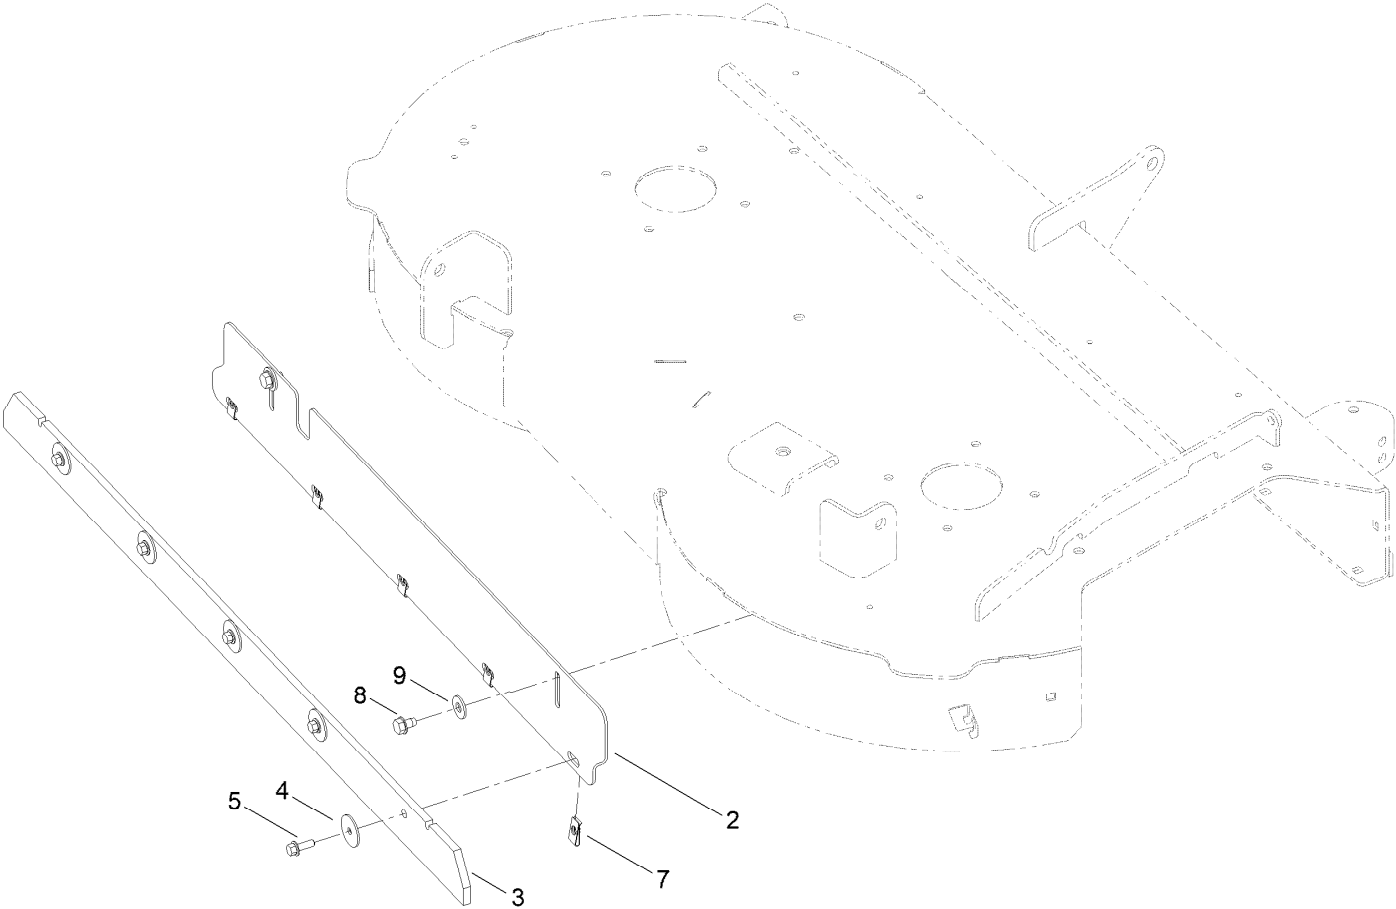

Parts Catalog

Striping Kit

Zero-Turn-Radius Riding Mower with 42in
Cutting Unit

Model No. 140-5159

42 Inch Striping Kit Assembly No. 140-5159

42 Inch Striping Kit Assembly No. 140-5159 (continued)

<i>Ref.</i>	<i>Part Number</i>	<i>Qty.</i>	<i>Description</i>
2	140-5163-03	1	Bracket-Striping, 42
3	121-5705	1	Wiper
4	139-2612	5	Washer-Flat
5	120-9678	5	Screw-HHF

<i>Ref.</i>	<i>Part Number</i>	<i>Qty.</i>	<i>Description</i>
7	3290-199	5	Nut-Speed
8	139-1727	2	Screw-HWH, Thd Roll
9	139-1723	2	Washer-Flat