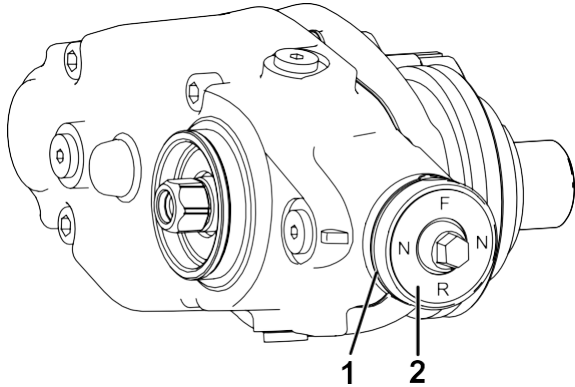

Customer Bulletin

Commercial Products

January 22, 2020

Groomer Drive Direction Knob Falls Off Universal Groomer Drive (Greens)

Bulletin Type Information Only

Status Final

Affected Units

Model Number(s)	Serial Number(s)
04648	318000001 to 319999999
04707	318000001 to 319999999

Situation Important Information

The sun's ultraviolet rays can cause the O-ring on the groomer-direction drive knob to deteriorate, which allows the set pin and knob to fall off of the groomer-drive housing.

- 1. O-ring
- 2. Knob

Corrective Action Fix as Fail

If the O-ring deteriorates, install the Groomer Knob Kit (Part No. 137-0959), which includes a new groomer-drive knob and hex-socket bolt. Refer to your authorized Toro distributor for more information.