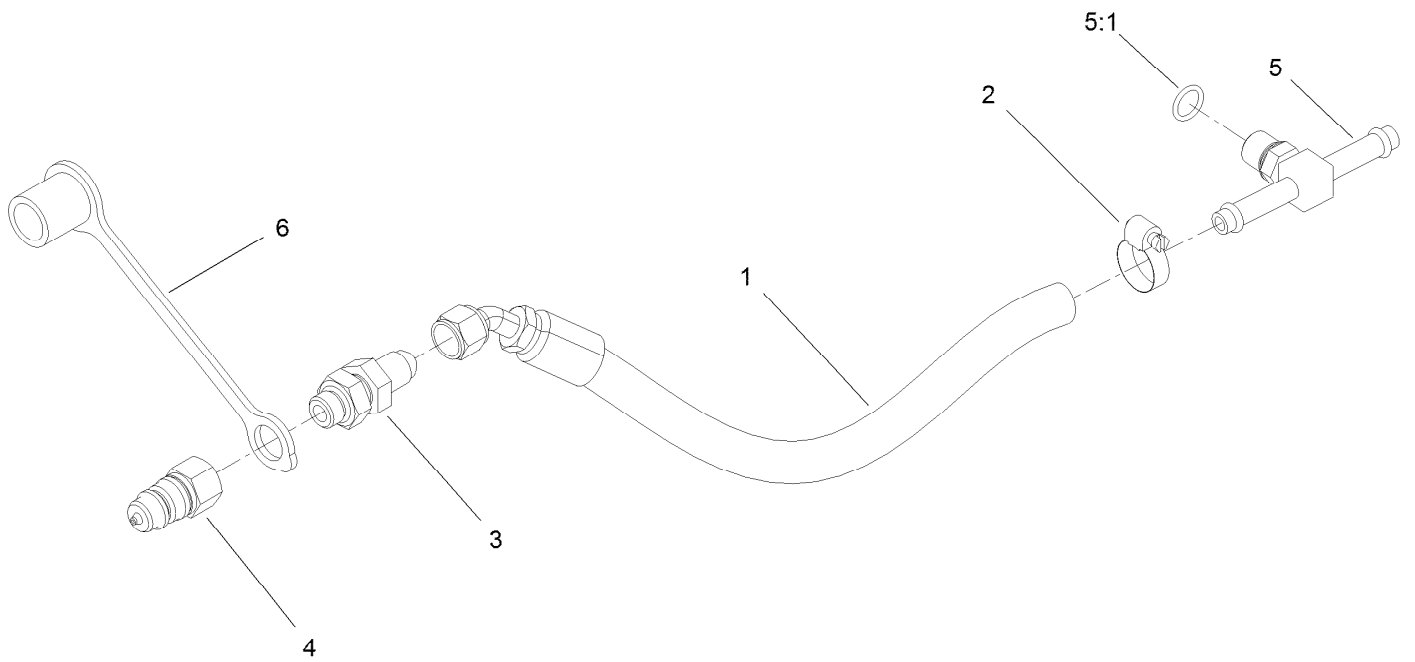

Count on it.

Parts Catalog

**High Flow Case Drain Kit
GrandStand® Multi Force Mower**

Model No. 136-7436

High Flow Case Drain Assembly No. 136-7436

<i>Ref.</i>	<i>Part Number</i>	<i>Qty.</i>	<i>Description</i>
1	136-8310	1	Hose ASM
2	2412-36	1	Clamp-Hose
3	136-8306	1	Fitting, Bulkhead
4	63-1240	1	Nipple-Disconnect, Quick
5	136-8307	1	Fitting-Tee
5:1	237-42	1	O-Ring
6	353-985	1	Cap-Dust