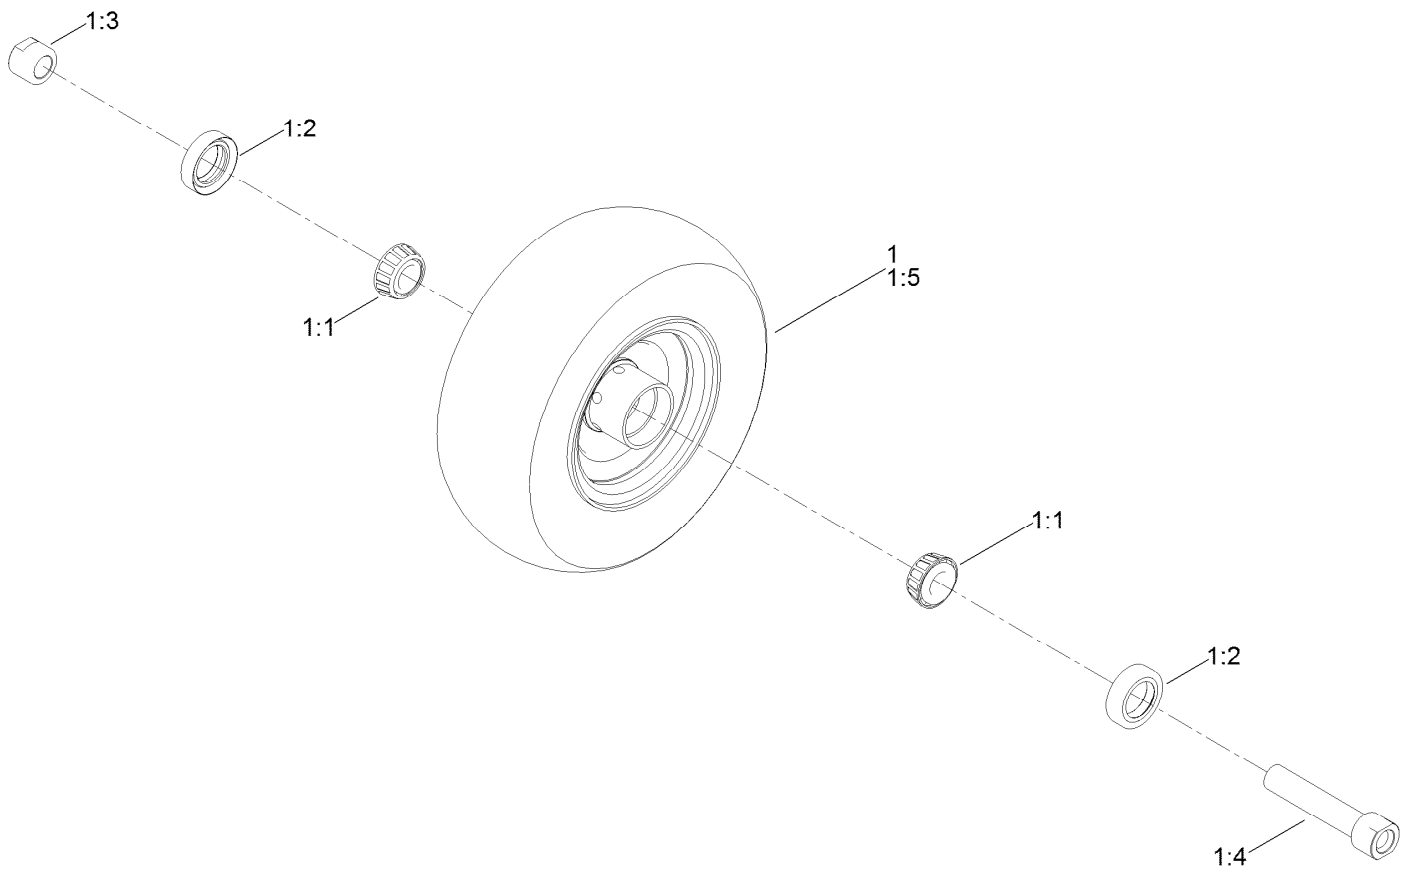

**Count on it.**

**Parts Catalog**

**Pneumatic Caster Wheel Kit  
GrandStand® Mower**

Model No. 140-4311

# Pneumatic Caster Wheel Kit Assembly 140-4311

# Pneumatic Caster Wheel Kit Assembly 140-4311 (continued)

<i>Ref.</i>	<i>Part Number</i>	<i>Qty.</i>	<i>Description</i>	<i>Ref.</i>	<i>Part Number</i>	<i>Qty.</i>	<i>Description</i>
1	140-4290	2	Wheel And Bearing ASM	1:3	103-3051	1	Spacer-Nut ●
1:1	1-633585	2	Bearing-Cone, Taper	1:4	126-5359	1	Caster Axle ASM
1:2	103-0063	2	Seal-Caster	1:5	140-4291	1	Wheel And Tire ASM

● Use Pro-Lock, Nut Type (P/N 1-840022, .5ml tube) on spacer nut

**Count on it.**