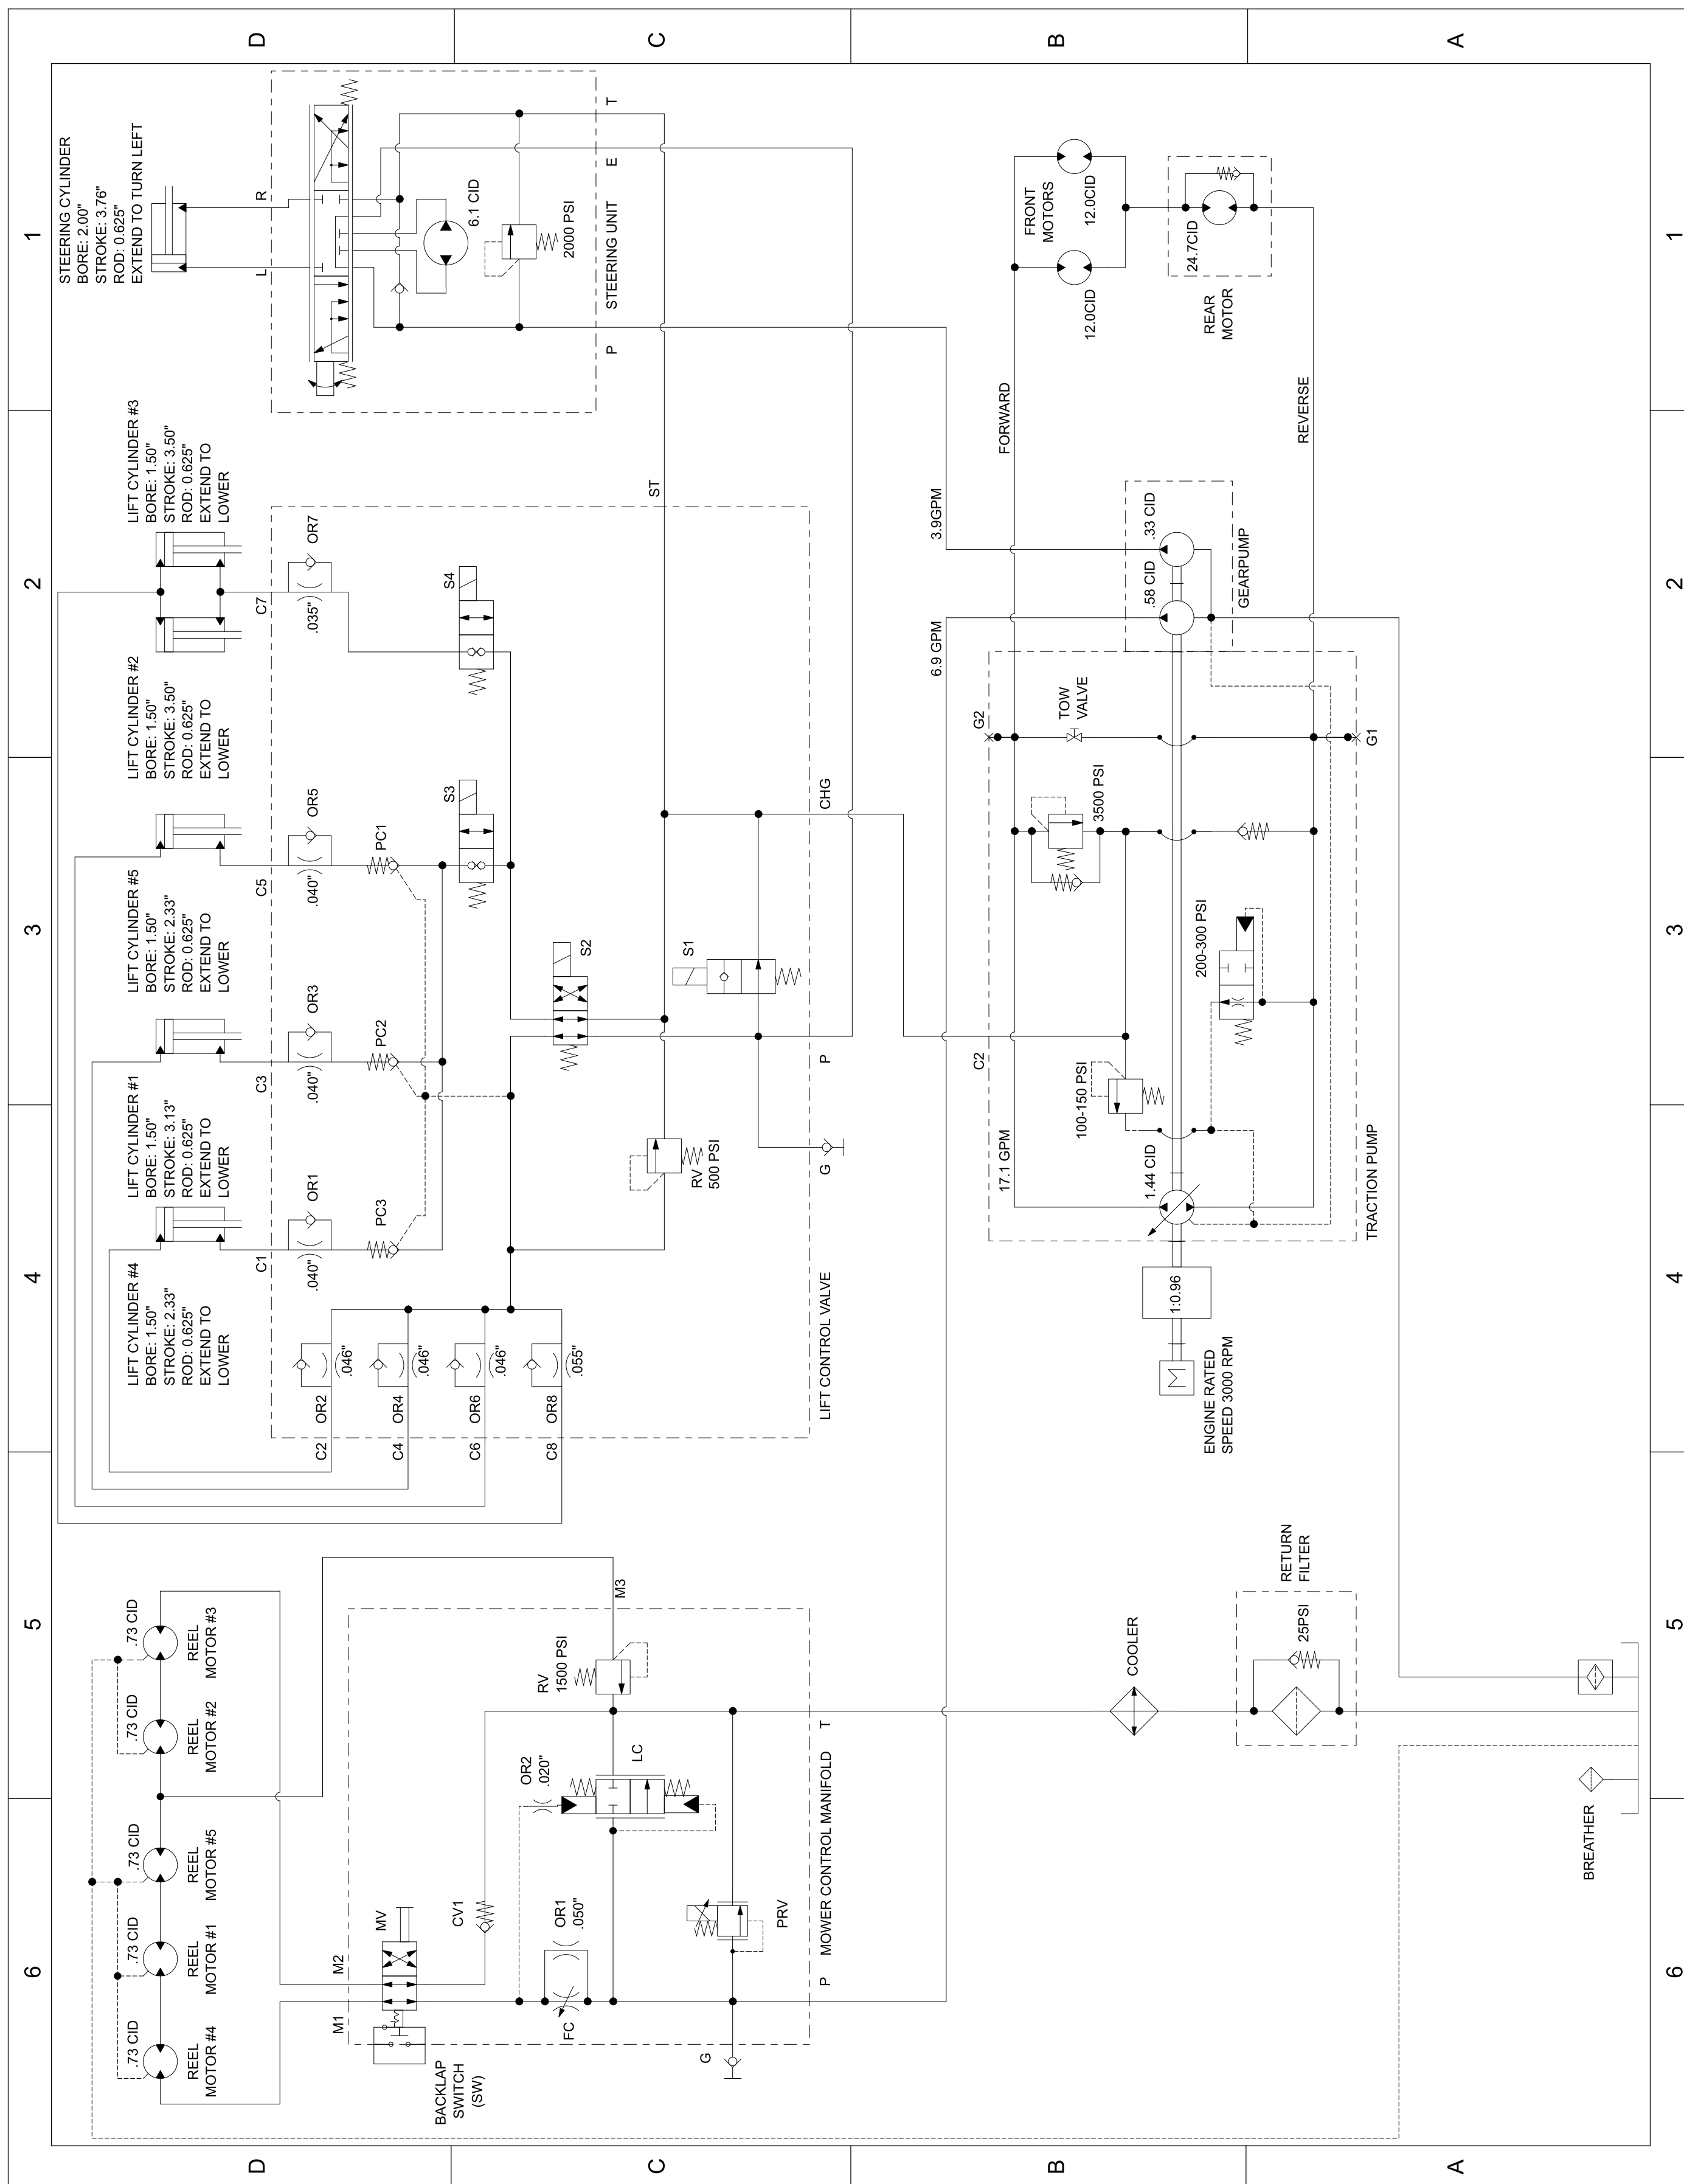

# Reelmaster® 3555 Traction Unit

Model No. 03820—Serial No. 40600000 and Up

Hydraulic Schematic

Model No. 03820  
133-4907 Rev B  
1 of 1

g314333