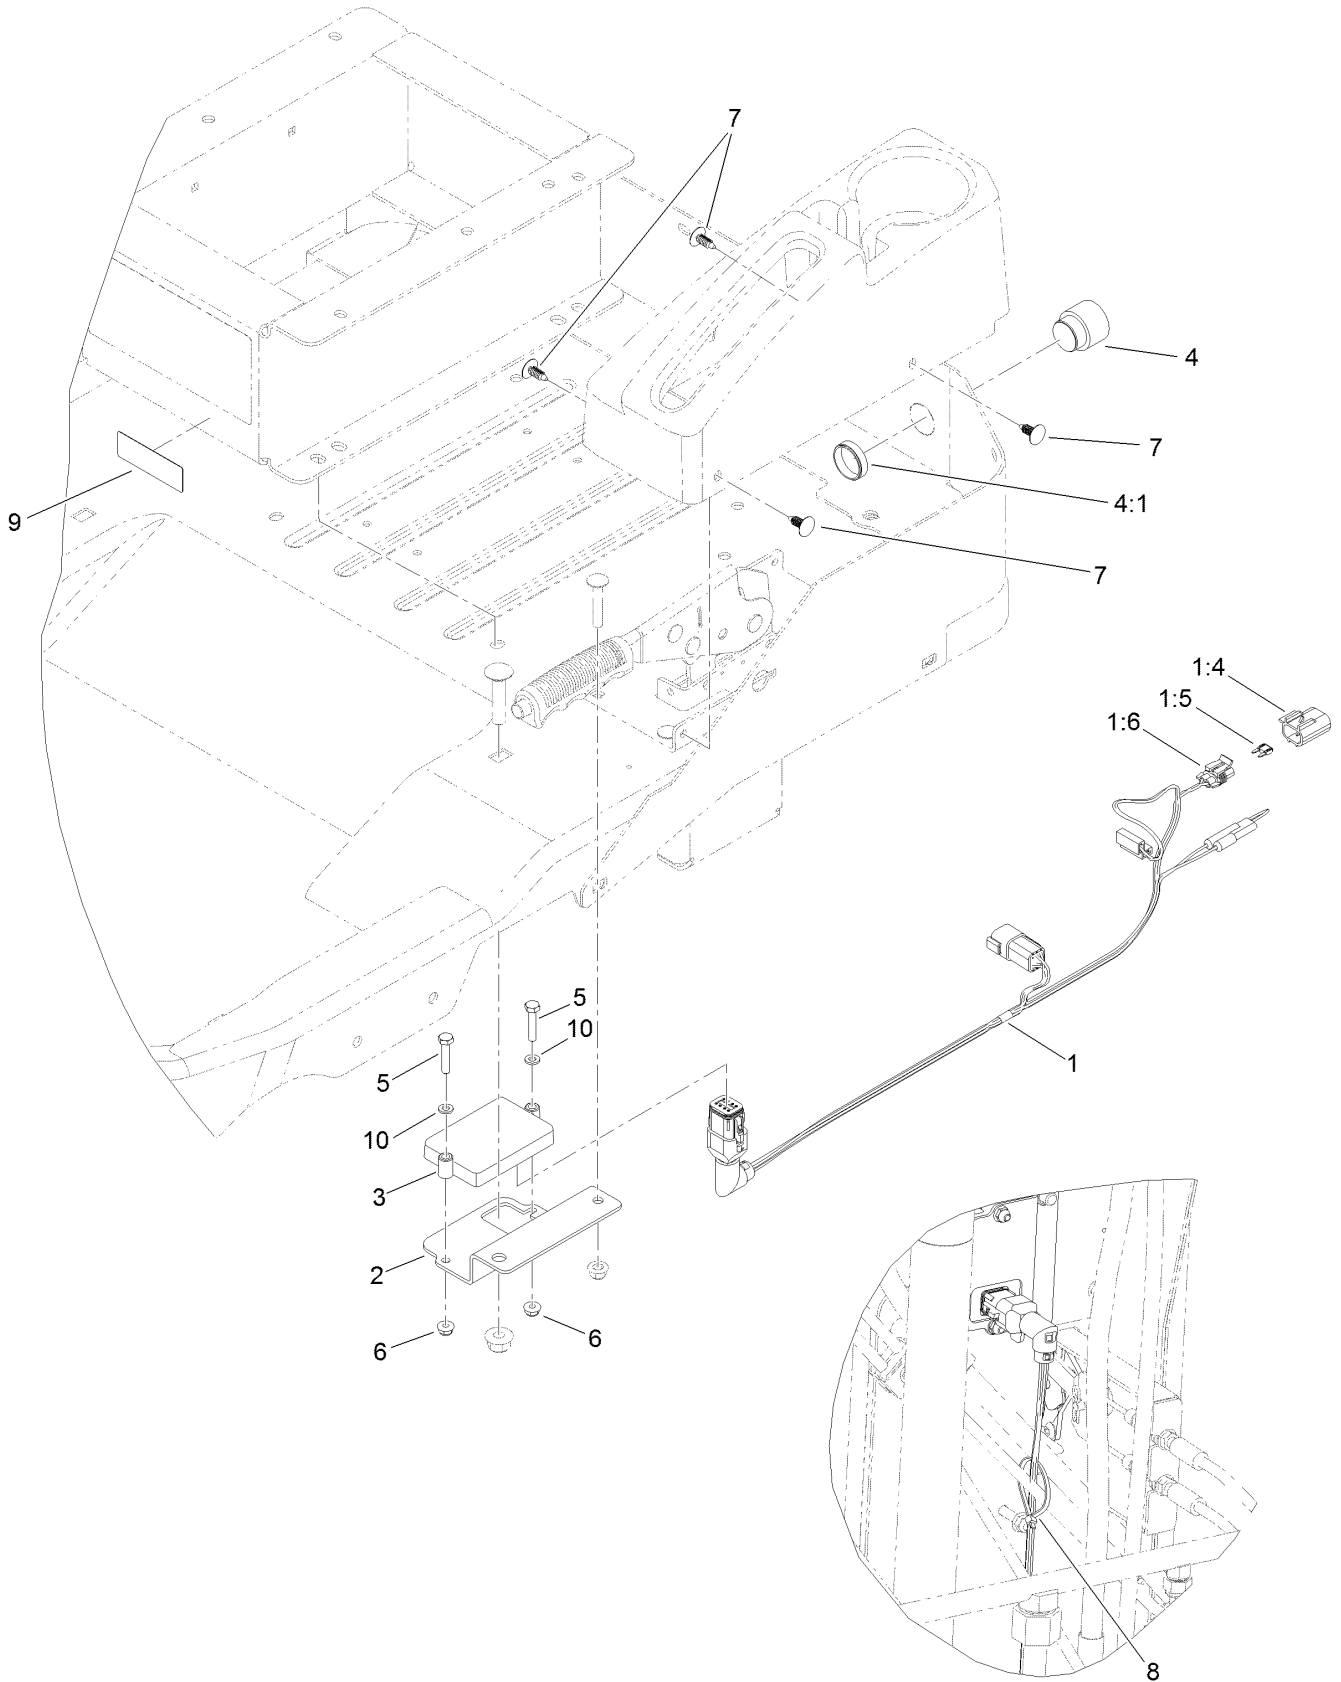

**Count on it.**

**Parts Catalog**

**Slope Sensor Kit**

**Groundsmaster® 3200 or 3300 Series  
Traction Unit**

Model No. 31952

# Slope Sensor Assembly

## Slope Sensor Assembly (continued)

<i>Ref.</i>	<i>Part Number</i>	<i>Qty.</i>	<i>Description</i>	<i>Ref.</i>	<i>Part Number</i>	<i>Qty.</i>	<i>Description</i>
1	122-1665	1	Harness-Wire, Slope Sensor	4:1	104-5107	1	Nut-Plastic, Knurled
1:4	32180-101	1	Cover-Fuse, Single	5	321-8	2	Screw-HH
1:5	121-8861	1	Fuse-Mini Blade, 2 Amp	6	104-7201	2	Nut-HF
1:6	32180-416	1	Cap-Tethered	7	117-2382	4	Plug-Plastic
2	139-6191-03	1	Bracket-Slope Sensor	8	3290-378	1	Tie-Cable
3	122-1266	1	Controller (Fasm-Tsm-0802)	9	140-2710	1	Decal-Slope Sensor
4	80-9330	1	Audio Alarm ASM	10	3256-22	2	Washer-Flat