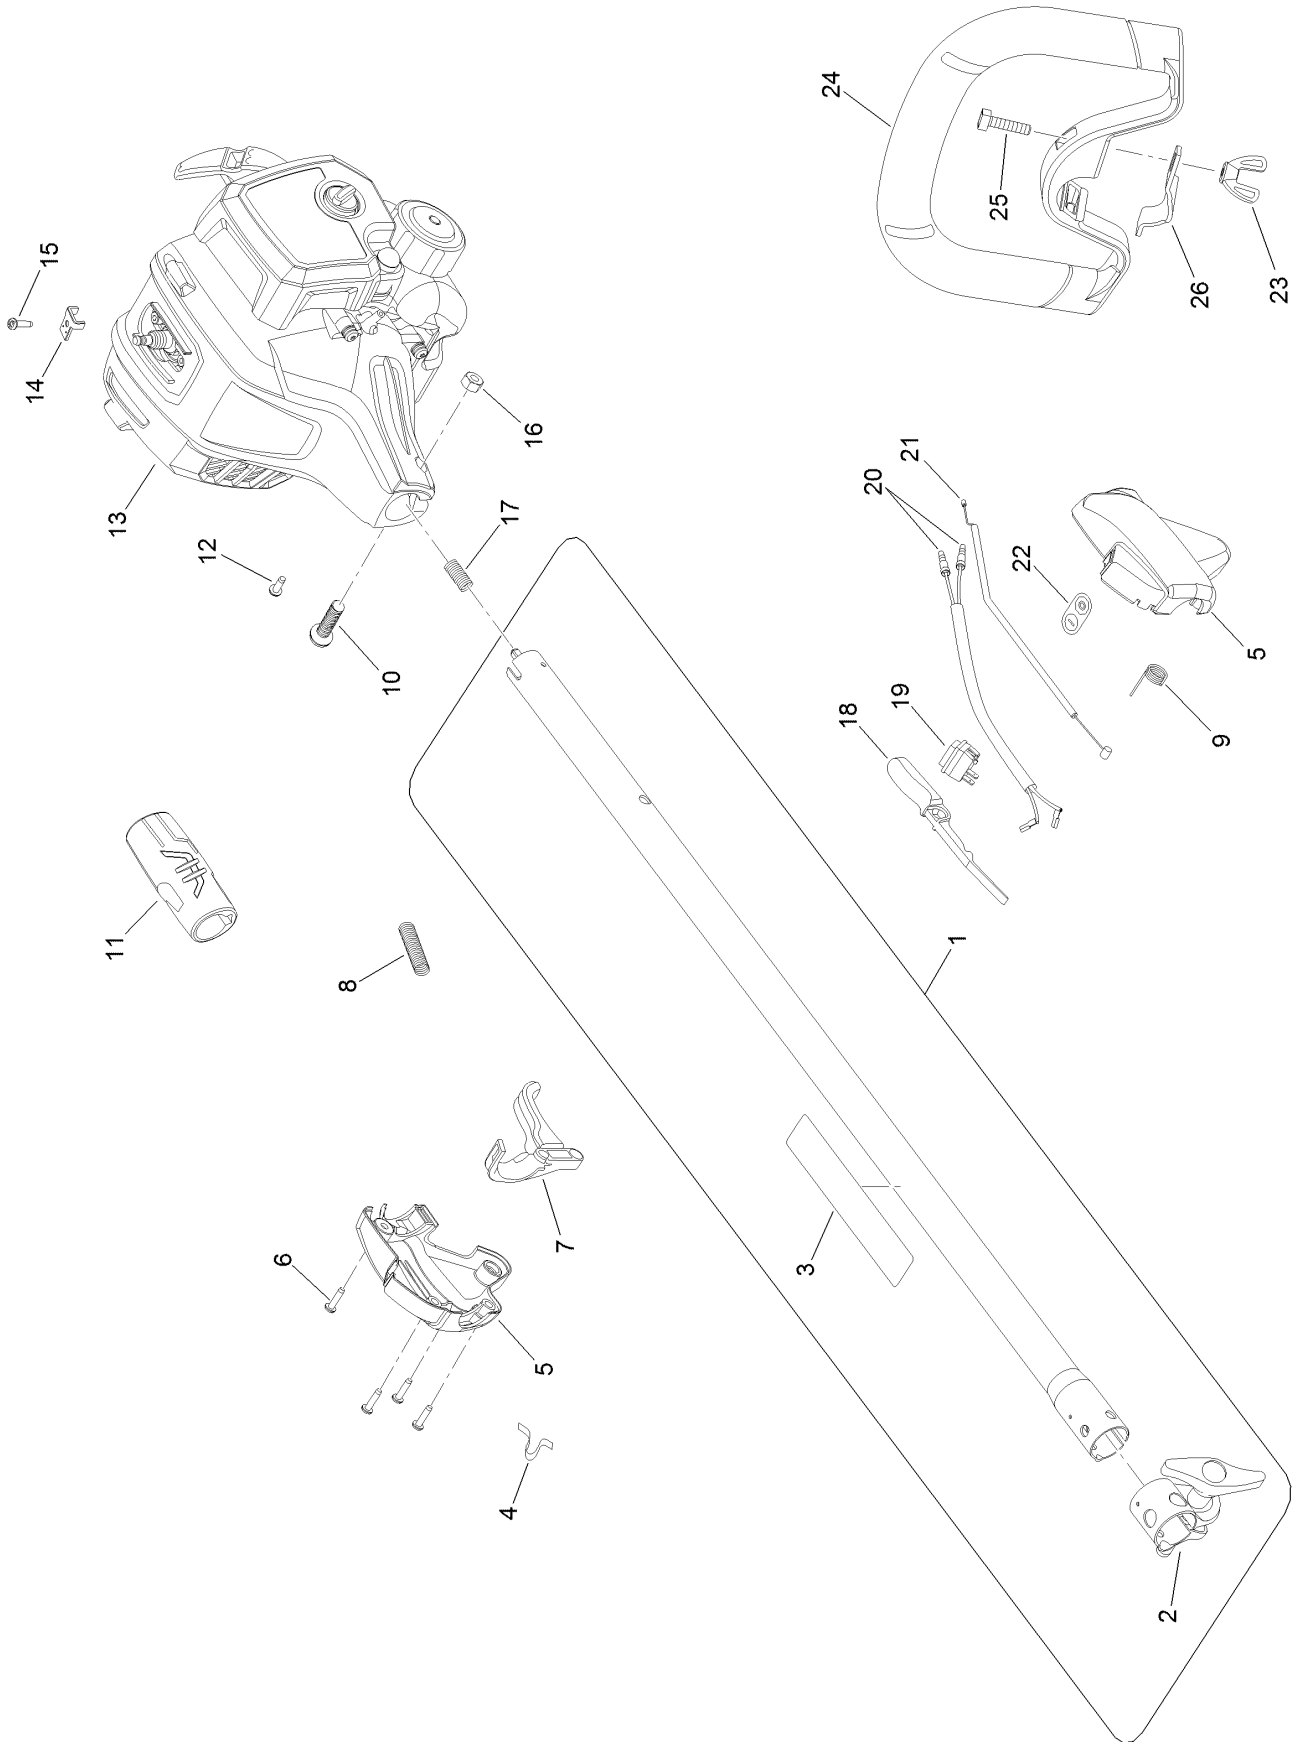

Upper Shaft, Handle and Power Head Assembly

Upper Shaft, Handle and Power Head Assembly (continued)

<i>Ref.</i>	<i>Part Number</i>	<i>Qty.</i>	<i>Description</i>	<i>Ref.</i>	<i>Part Number</i>	<i>Qty.</i>	<i>Description</i>
1	308159025	1	Upper Shaft ASM	14	638133001	1	Clamp-Cable, Throttle
2	308045014	1	Shaft Clamp ASM	15	660734001	1	Screw
3	940657164	1	Decal-Warning	16	678029002	1	Nut-Hex
4	638431001	1	Clip-Strap, Shoulder	17	690140011	1	Spring-Compression
5	308869003	1	Control Handle ASM	18	518695017	1	Lock-Trigger
6	660563002	4	Screw	19	760961005	1	Switch-On/Off
7	518696017	1	Trigger	20	308863029	1	Lead
8	518210004	1	Tube-Corrugated	21	308225011	1	Cable-Throttle
9	690694002	1	Spring-Trigger	22	940864003	1	Label-On/Stop
10	T660697001	1	Screw	23	518949001	1	Nut-Wing
11	570234016	1	Grip-Shaft, Upper	24	526760001	1	Handle-Shaft, Upper
12	660925011	1	Screw	25	660857001	1	Screw
13		1	Power Head ASM Not Serviced Separately, For Replacement Parts See Power Head Components Assembly ●	26	639167001	1	Clamp-Handle, Upper Shaft

● Not serviced separately