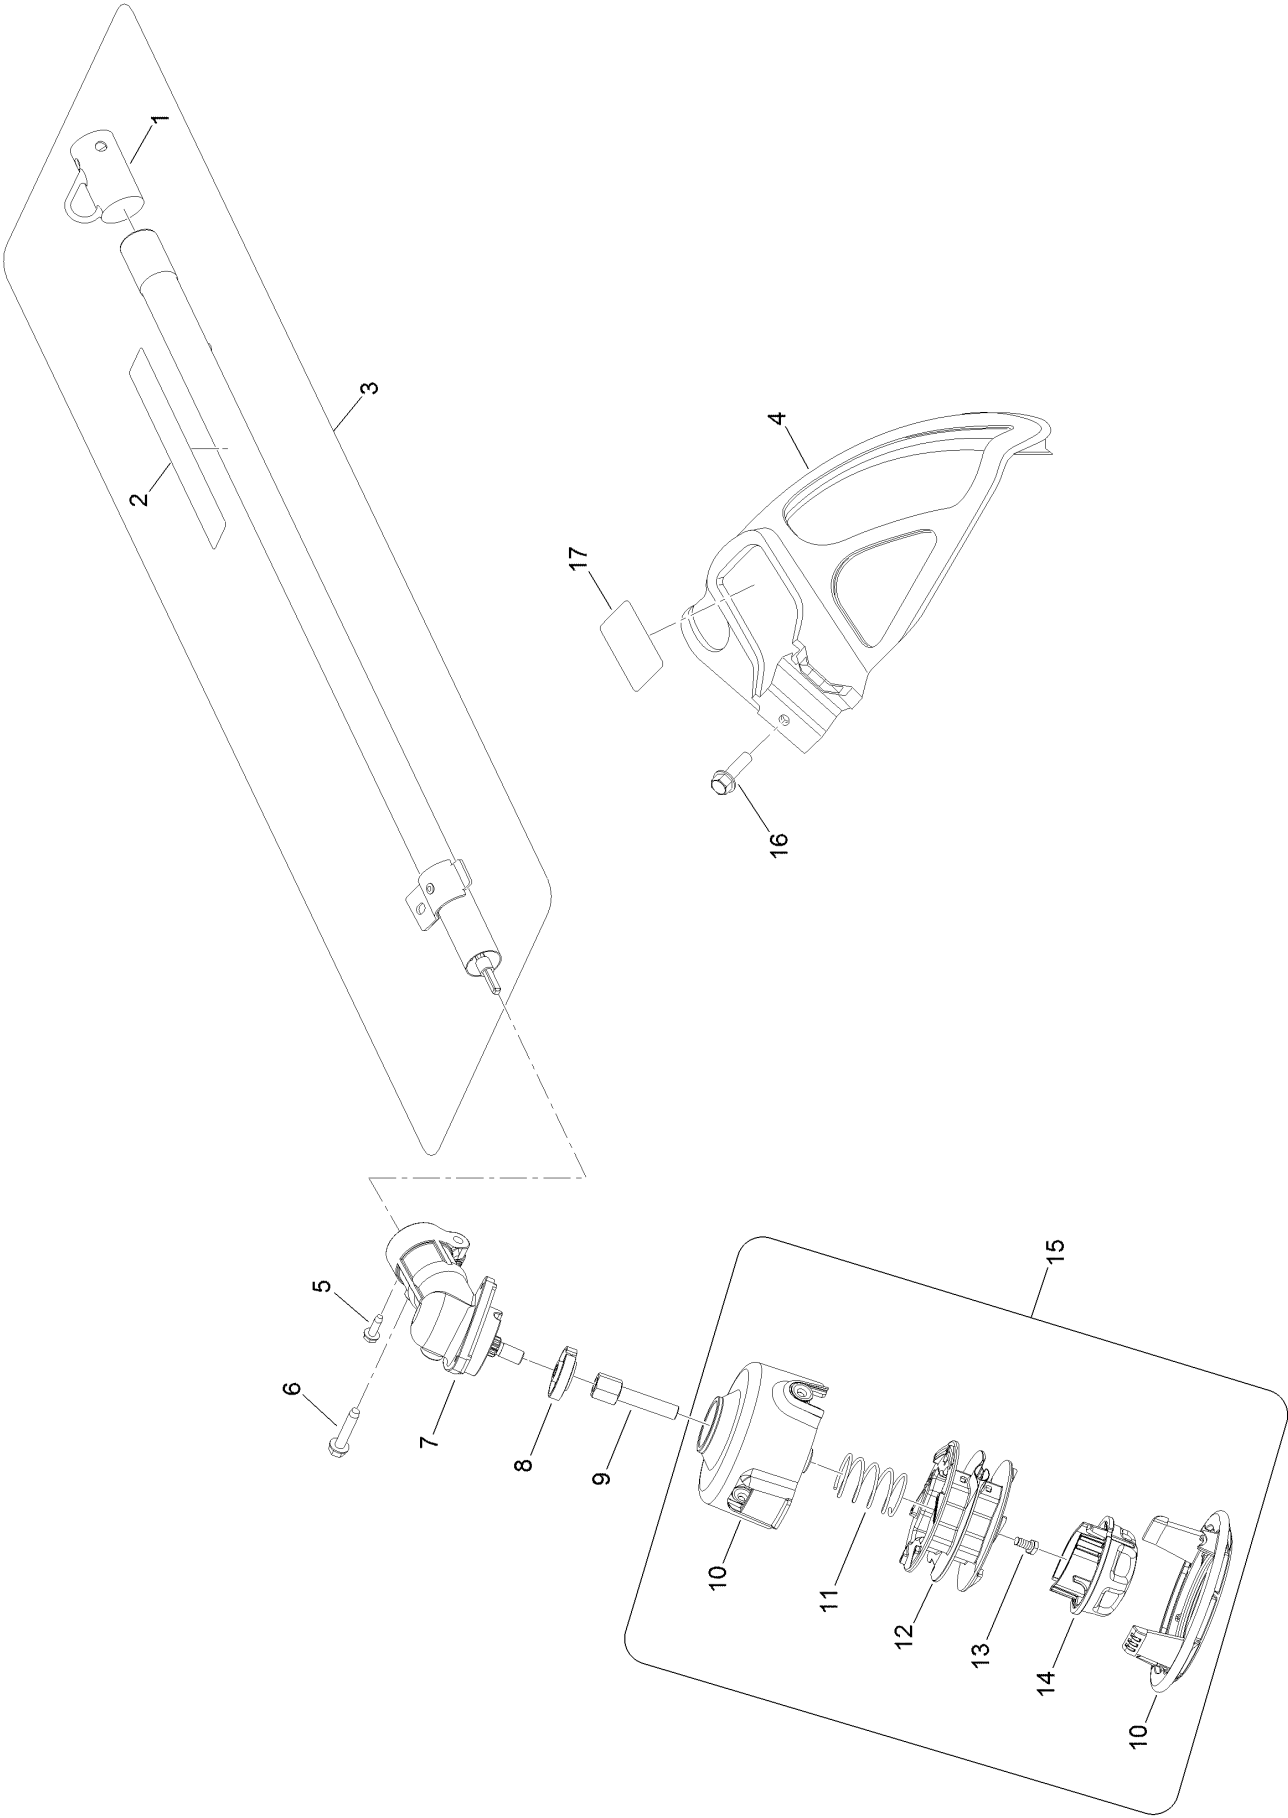

Trimmer Head, Shaft and Guard Assembly

Trimmer Head, Shaft and Guard Assembly (continued)

<i>Ref.</i>	<i>Part Number</i>	<i>Qty.</i>	<i>Description</i>	<i>Ref.</i>	<i>Part Number</i>	<i>Qty.</i>	<i>Description</i>
1	519019004	1	Hanger Cap	10	308827003	1	Housing-Stringhead
2	940657165	1	Decal-Warning	11	678749001	1	Spring-Compression
3	308035059	1	Shaft ASM	12	308924002	1	Spool
4	308473004	1	Grass Deflector ASM	13	660649001	1	Bolt
5	660736001	1	Screw-HWH	14	518803003	1	Knob-Bump
6	660642001	1	Screw	15	309034005	1	Spool Head ASM
7	308210015	1	Head-Gear	16	660738002	1	Screw-HWH
8	678011001	1	Washer-Flange	17	940865002	1	Decal-Grass Deflector
9	678019004	1	Adaptor-Head Shaft, Trimmer