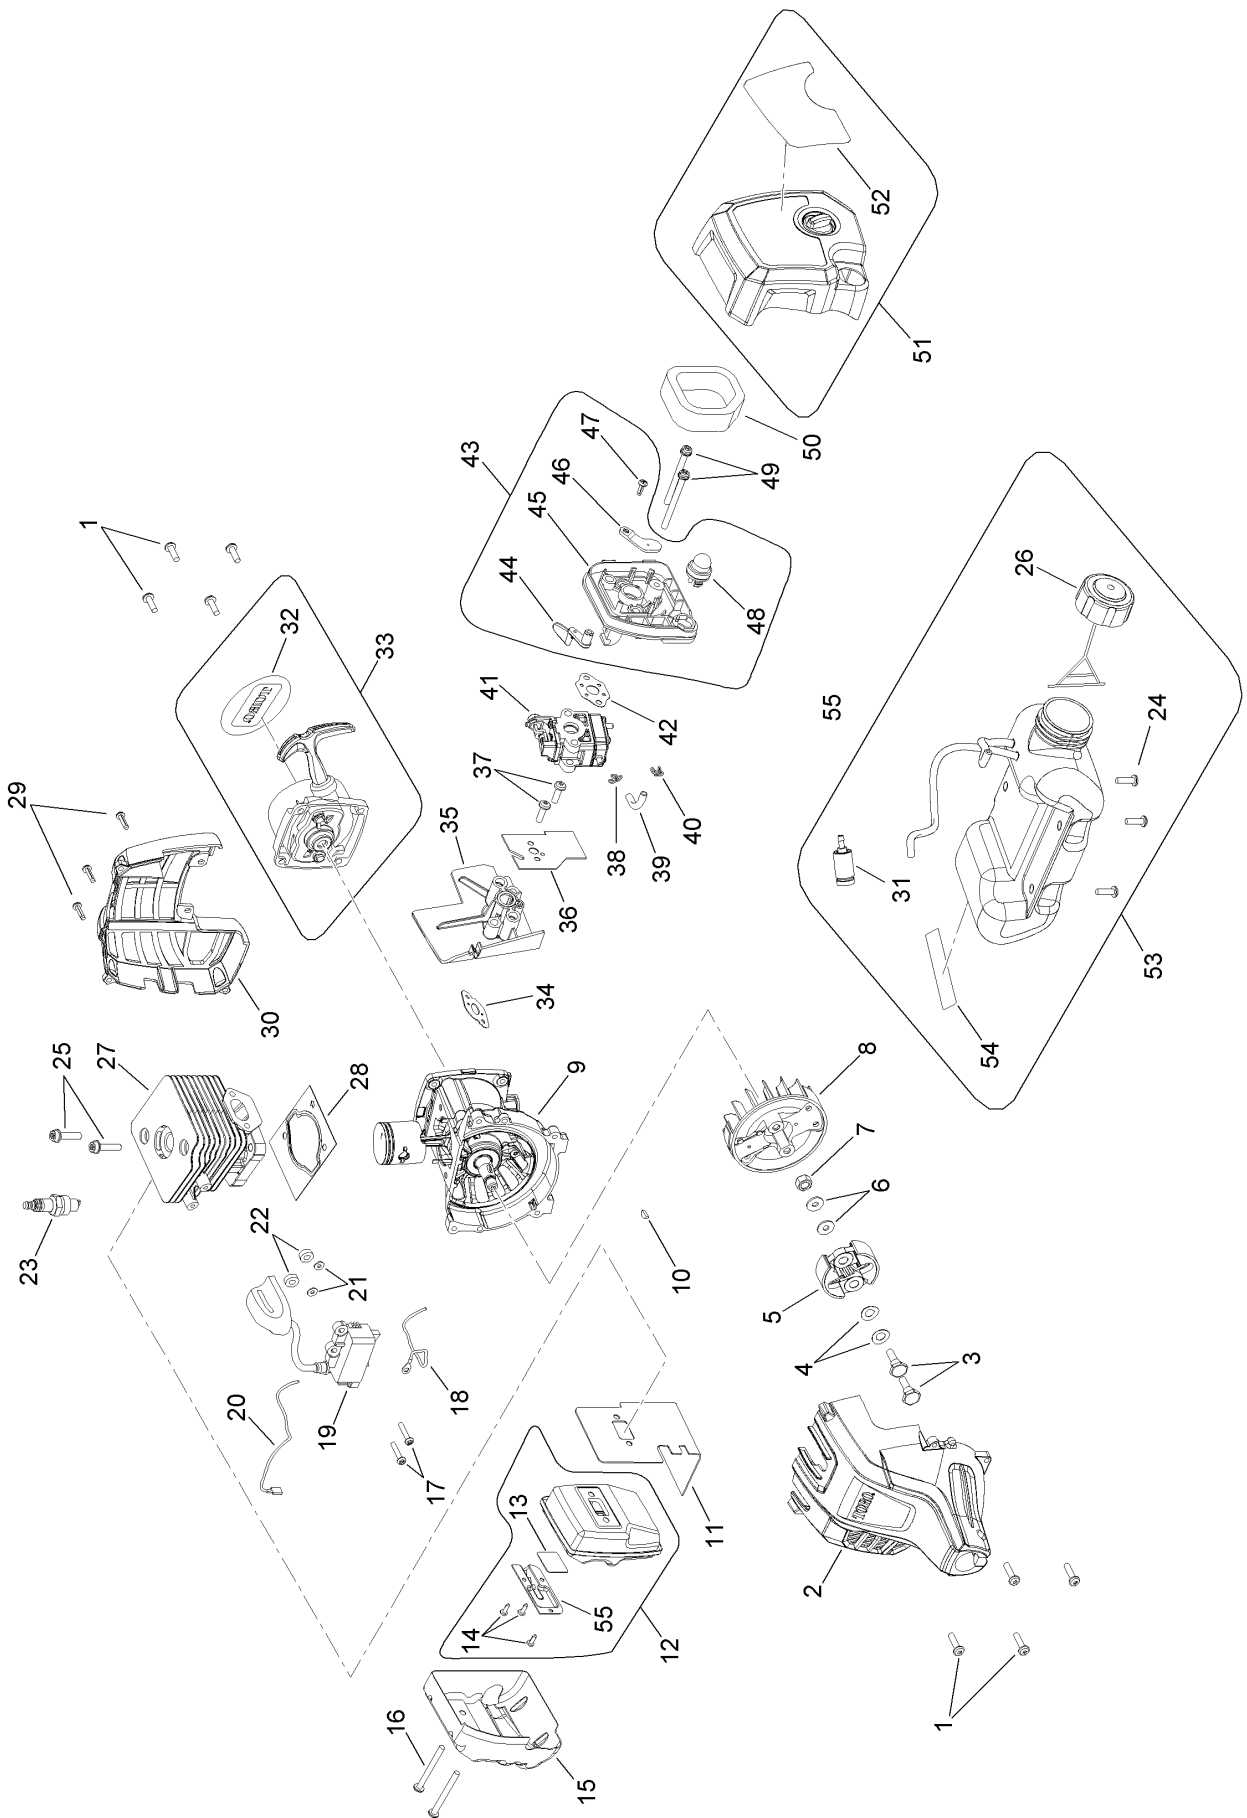

Power Head Components Assembly

Power Head Components Assembly (continued)

<i>Ref.</i>	<i>Part Number</i>	<i>Qty.</i>	<i>Description</i>	<i>Ref.</i>	<i>Part Number</i>	<i>Qty.</i>	<i>Description</i>
1	660344001	4	Screw-PH	29	660466001	4	Screw
2	300754031	1	Housing-Engine, Front	30	591644002	1	Housing-Engine, Rear
3	660353001	2	Screw-Clutch	31	310976001	4	Filter-Fuel
4	690696001	2	Washer-Curved	32	940865001	1	Plate-Logo
5	307091001	1	Clutch ASM	33	308430016	1	Recoil Starter And Starter Cup ASM
6	690695001	2	Washer	34	903279002	1	Gasket-Heat Dam
7	690689001	1	Nut-Rotor	35	532001001	1	Heat Dam
8	640574002	1	Rotor	36	901697001	1	Gasket
9	300749010	1	Crankcase ASM	37	T662210002	2	Screw
10	690688001	2	Key-Woodruff	38	690700001	1	Clip-Hose
11	630002032	2	Gasket-Muffler	39	562967010	1	Fuel Line 45Mm
12	300748021	1	Muffler ASM	40	690699001	1	Clip-Hose
13	638268001	1	Screen	41	308480001	1	Carburetor ASM
14	660870001	3	Screw-PH	42	9071103	1	Gasket-Carburetor
15	638027002	1	Shield-Heat	43	308478004	1	Filter Housing ASM
16	660347001	2	Screw-PH	44	590458001	1	Lever-Choke
17	660968004	2	Screw And Washer	45	518130001	1	Plate-Carburetor
18	290143002	1	Wire-Lead, Red	46	590946001	1	Plate-Choke
19	290178024	1	Coil Boot ASM	47	660345001	1	Screw-PH
20	290143001	1	Wire-Lead, Black	48	300780002	1	Primer ASM
21	690969001	2	Washer	49	660454015	2	T20 Torx Cap Soc HD
22	590462001	2	Spacer	50	560873001	1	Element-Filter, Air
23	870170001	1	Spark Plug	51	308890002	1	Cover ASM
24	66097002	3	T25 Torx Pan Head	52	940686148	1	Decal-Start
25	660342001	2	Screw-Socket Head	53	205309002	1	Fuel Tank And Cap ASM
26	310816020	1	Cap-Fuel	54	941019010	1	Combustion Warning Label
27	642368001	1	Cylinder	55	638267001	1	Cover-Trimmer
28	900709007	1	Gasket