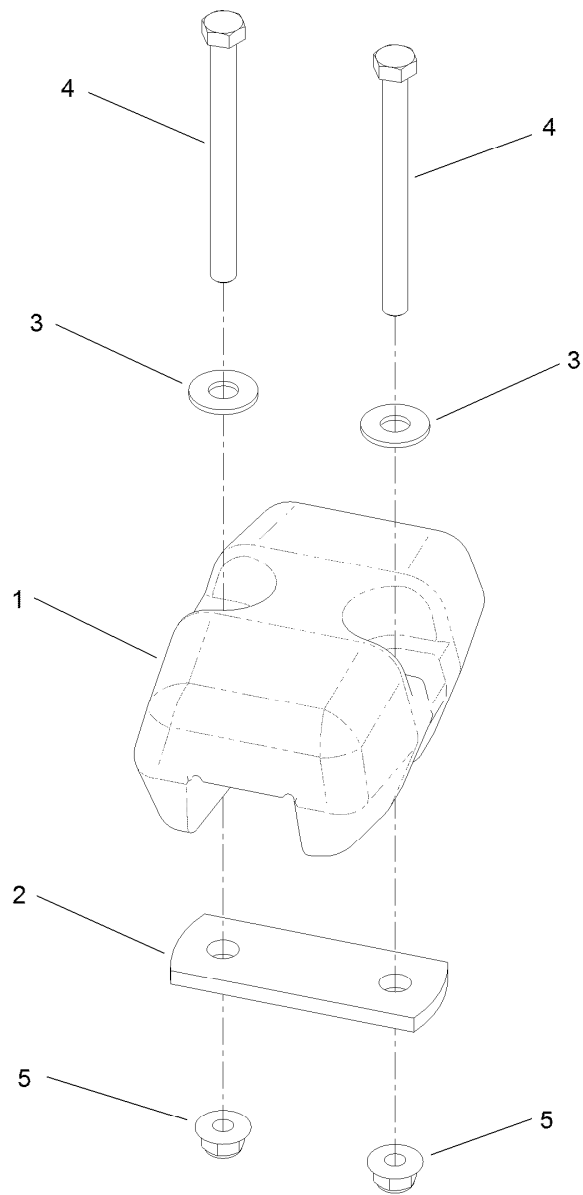

Count on it.

Parts Catalog

Weight Kit

Proline Commercial Walk-Behind Mower

Model No. 138-6866

Weight Assembly No. 138-6866

<i>Ref.</i>	<i>Part Number</i>	<i>Qty.</i>	<i>Description</i>
1	103-2455-01	2	Weight-Support, Caster
2	116-3419-01	2	Bracket, Front Weight
3	3256-4	4	Washer-Flat
4	323-17	4	Screw-HH
5	104-8301	4	Nut-HF, NI