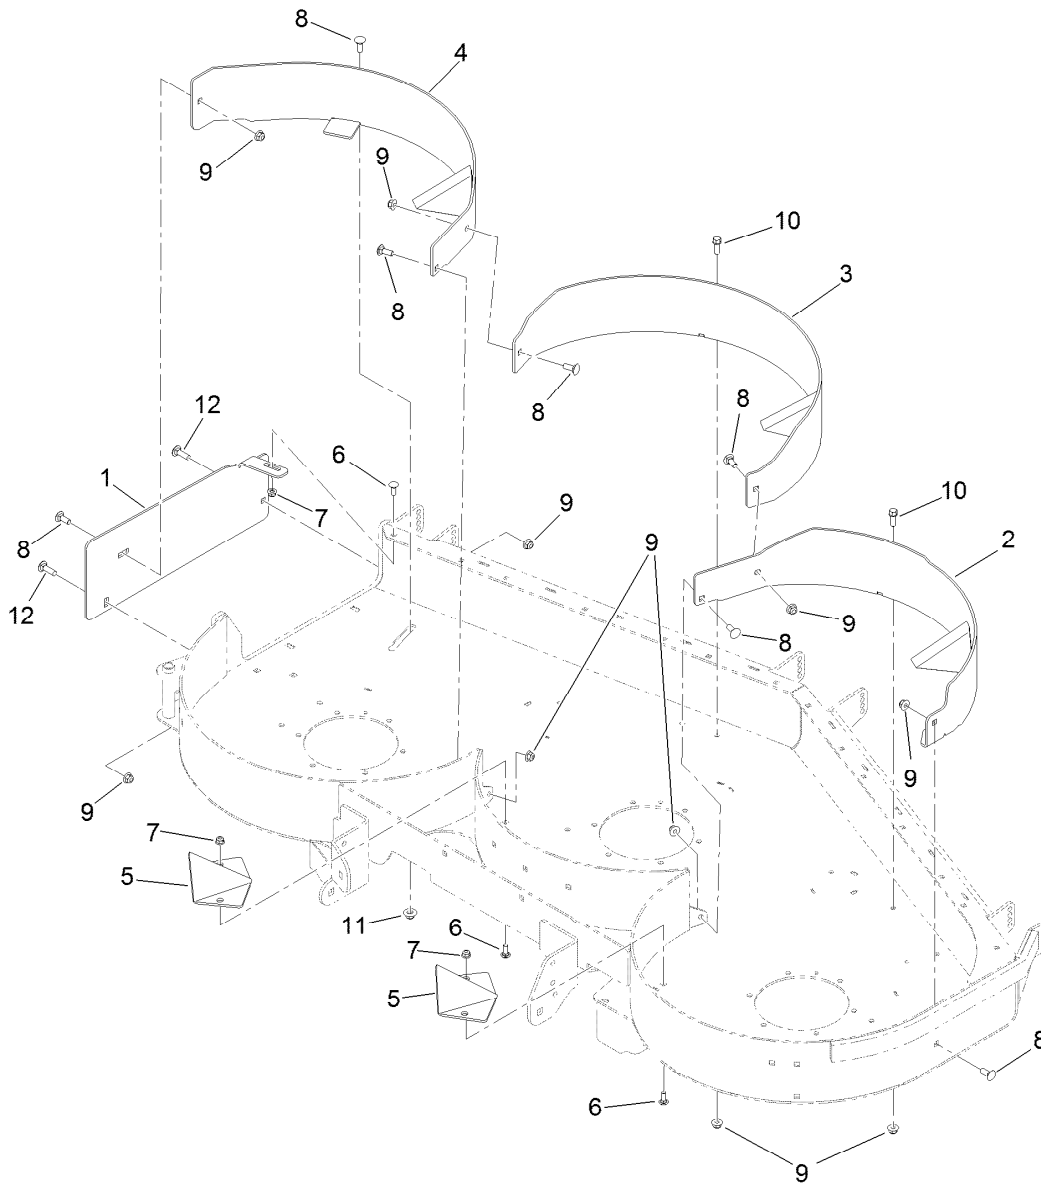

Count on it.

Parts Catalog

**72in Recycler® Kit
Z Master® G3 Mower**

Model No. 139-6659

72in Recycler Kit Assembly No. 139-6659

<i>Ref.</i>	<i>Part Number</i>	<i>Qty.</i>	<i>Description</i>
1	115-7471-01	1	Plate-Cover, Discharge
2	138-7326-01	1	Baffle-Recycler, LH
3	115-7497-01	1	Baffle-Center
4	139-6660-01	1	Baffle-RH
5	107-1616-01	2	Kicker
6	3230-16	5	Screw-CARR
7	104-8300	5	Nut-HF, NI
8	3231-2	7	Bolt-CARR
9	104-8301	10	Nut-HF, NI
10	92-1624	2	Screw-HWH
11	109-6658	1	Nut-Flange, NI
12	3231-25	2	Bolt-CARR